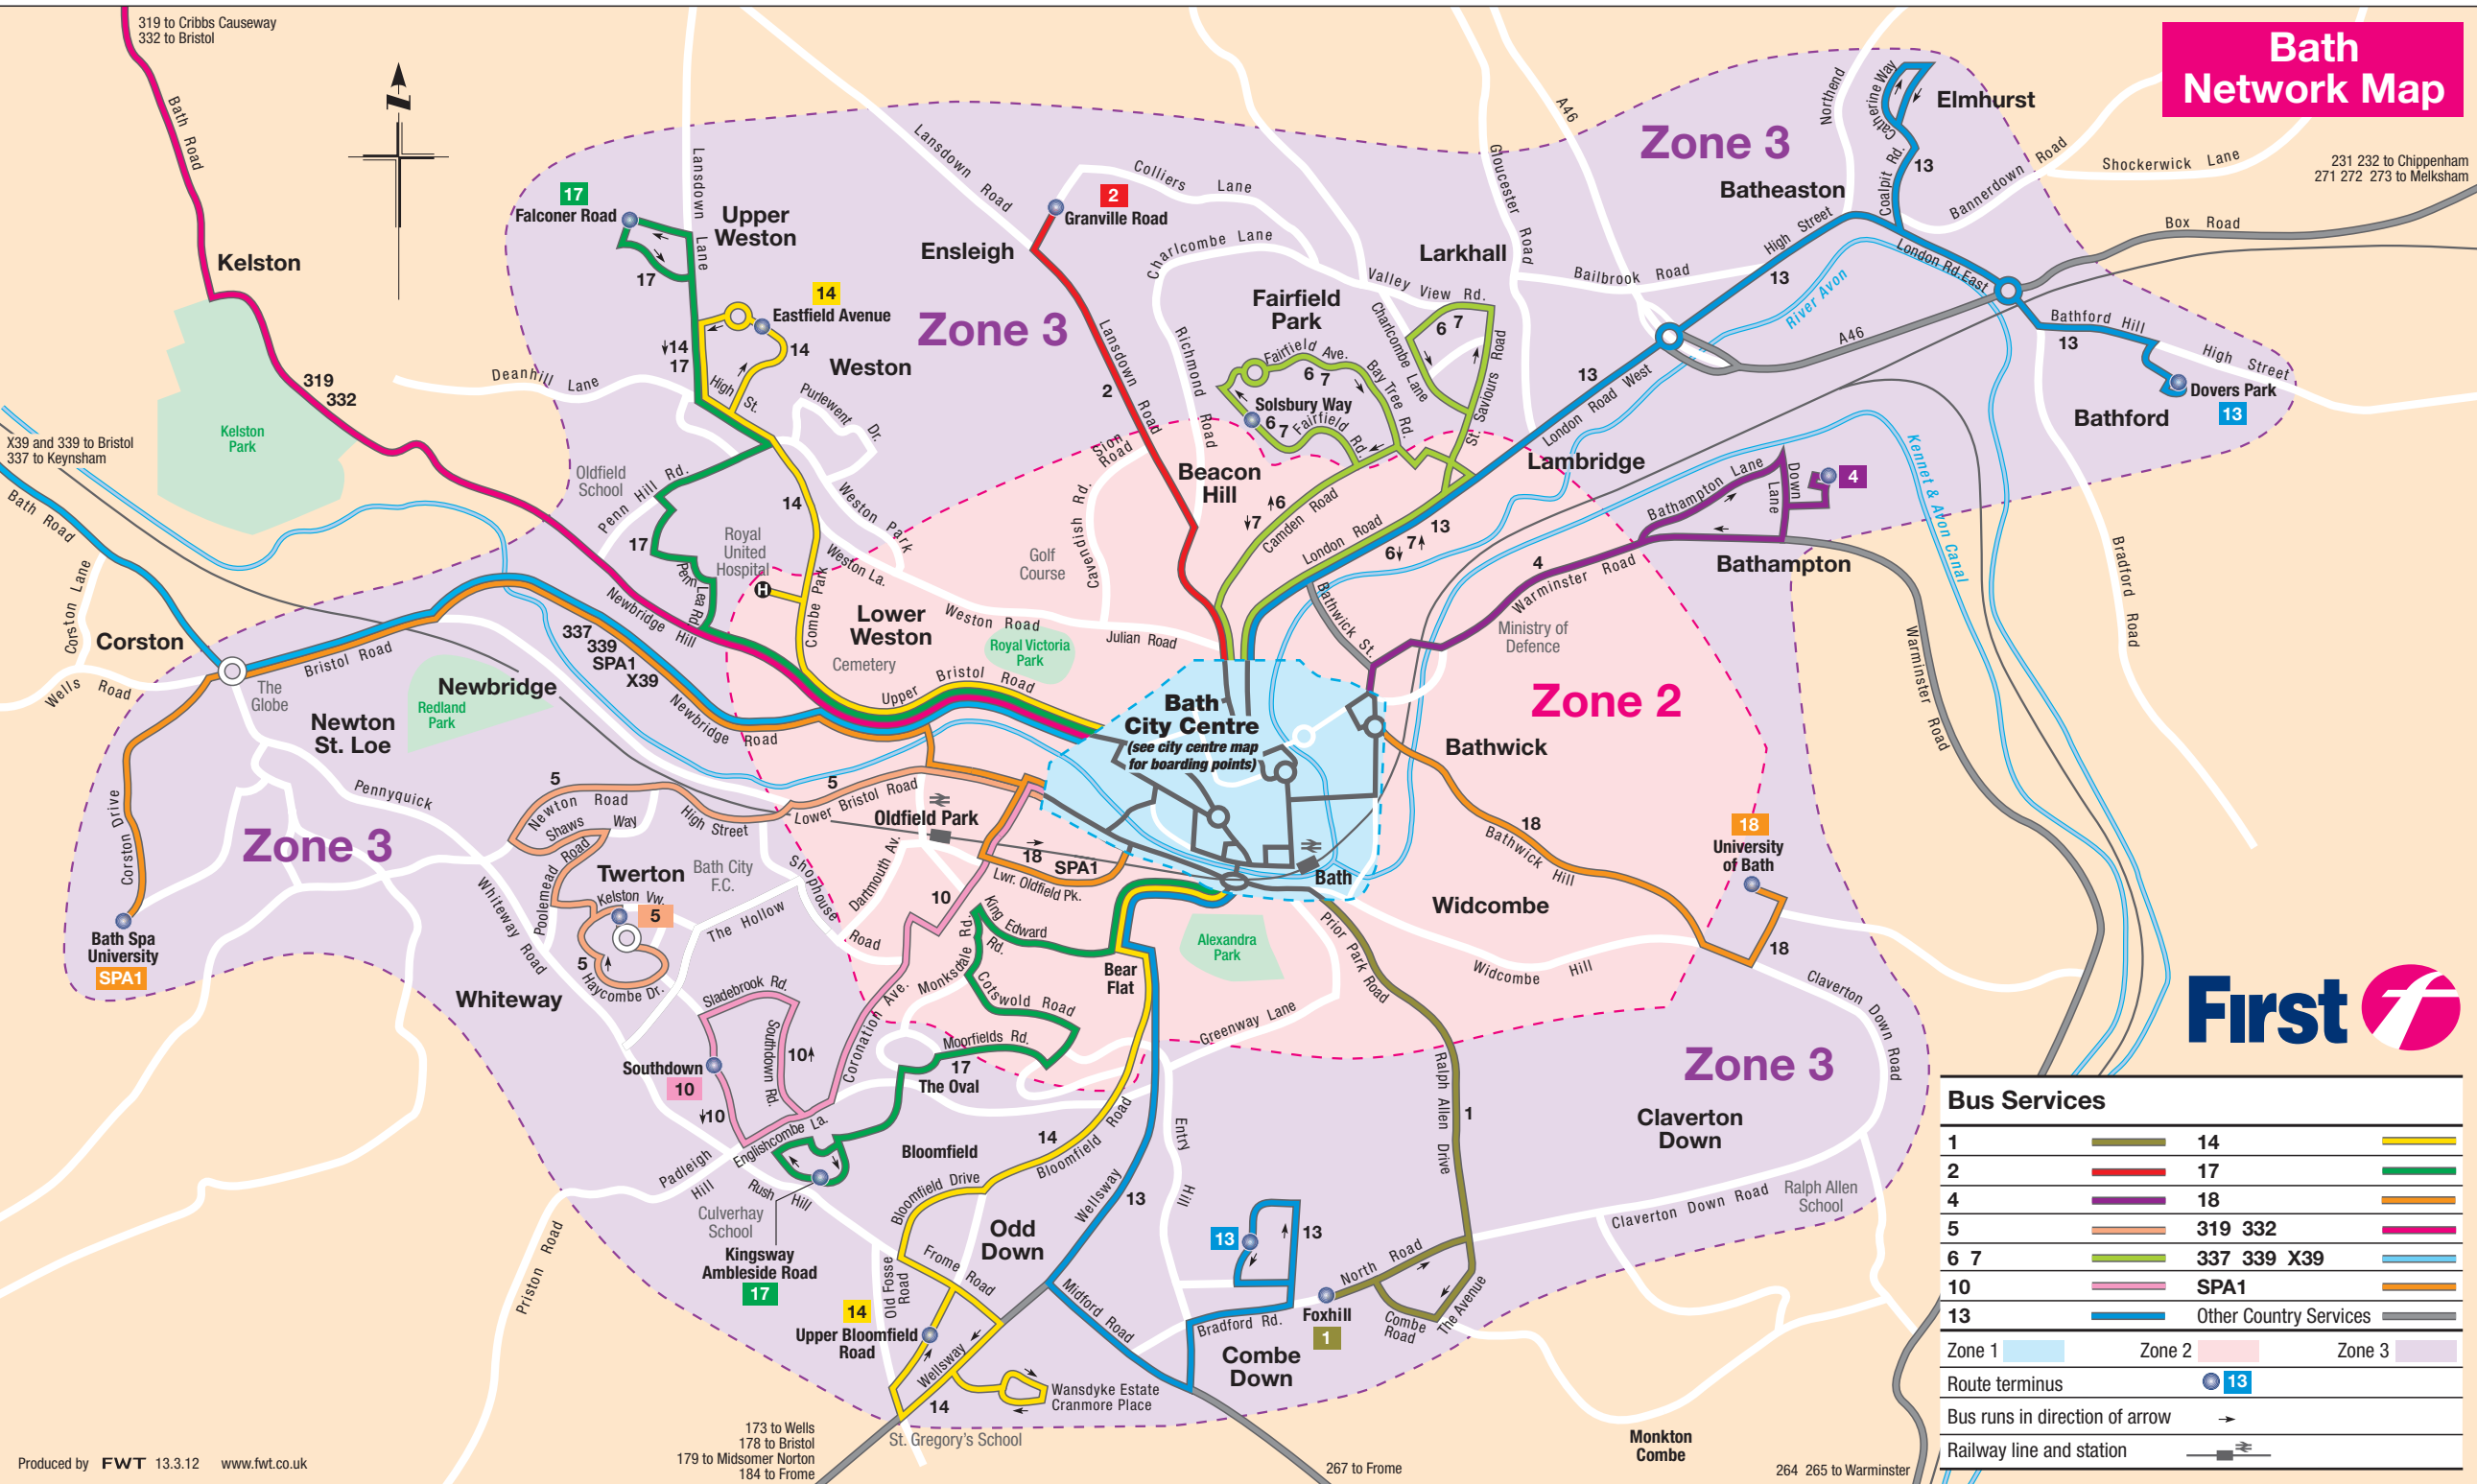

Bath Network Map

Bus Services		
1	14	17
2	17	18
4	18	319 332
5	319 332	337 339 X39
6 7	337 339 X39	SPA1
10	SPA1	Other Country Services
13	Other Country Services	
Zone 1	Zone 2	Zone 3
Route terminus		
Bus runs in direction of arrow		
Railway line and station		