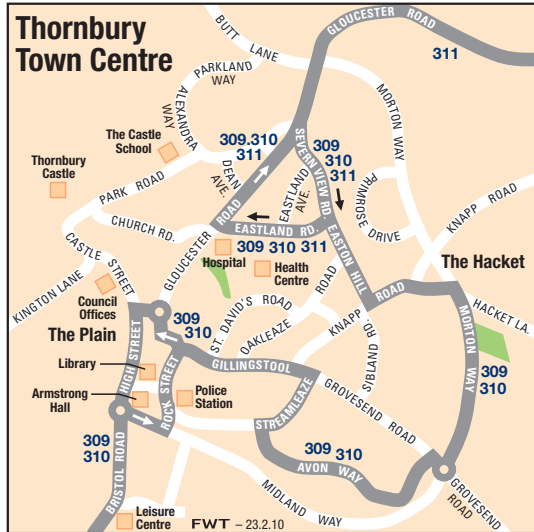

309 310 311

Route of 309 310 311	
Terminus Points	
Main Bus stops	