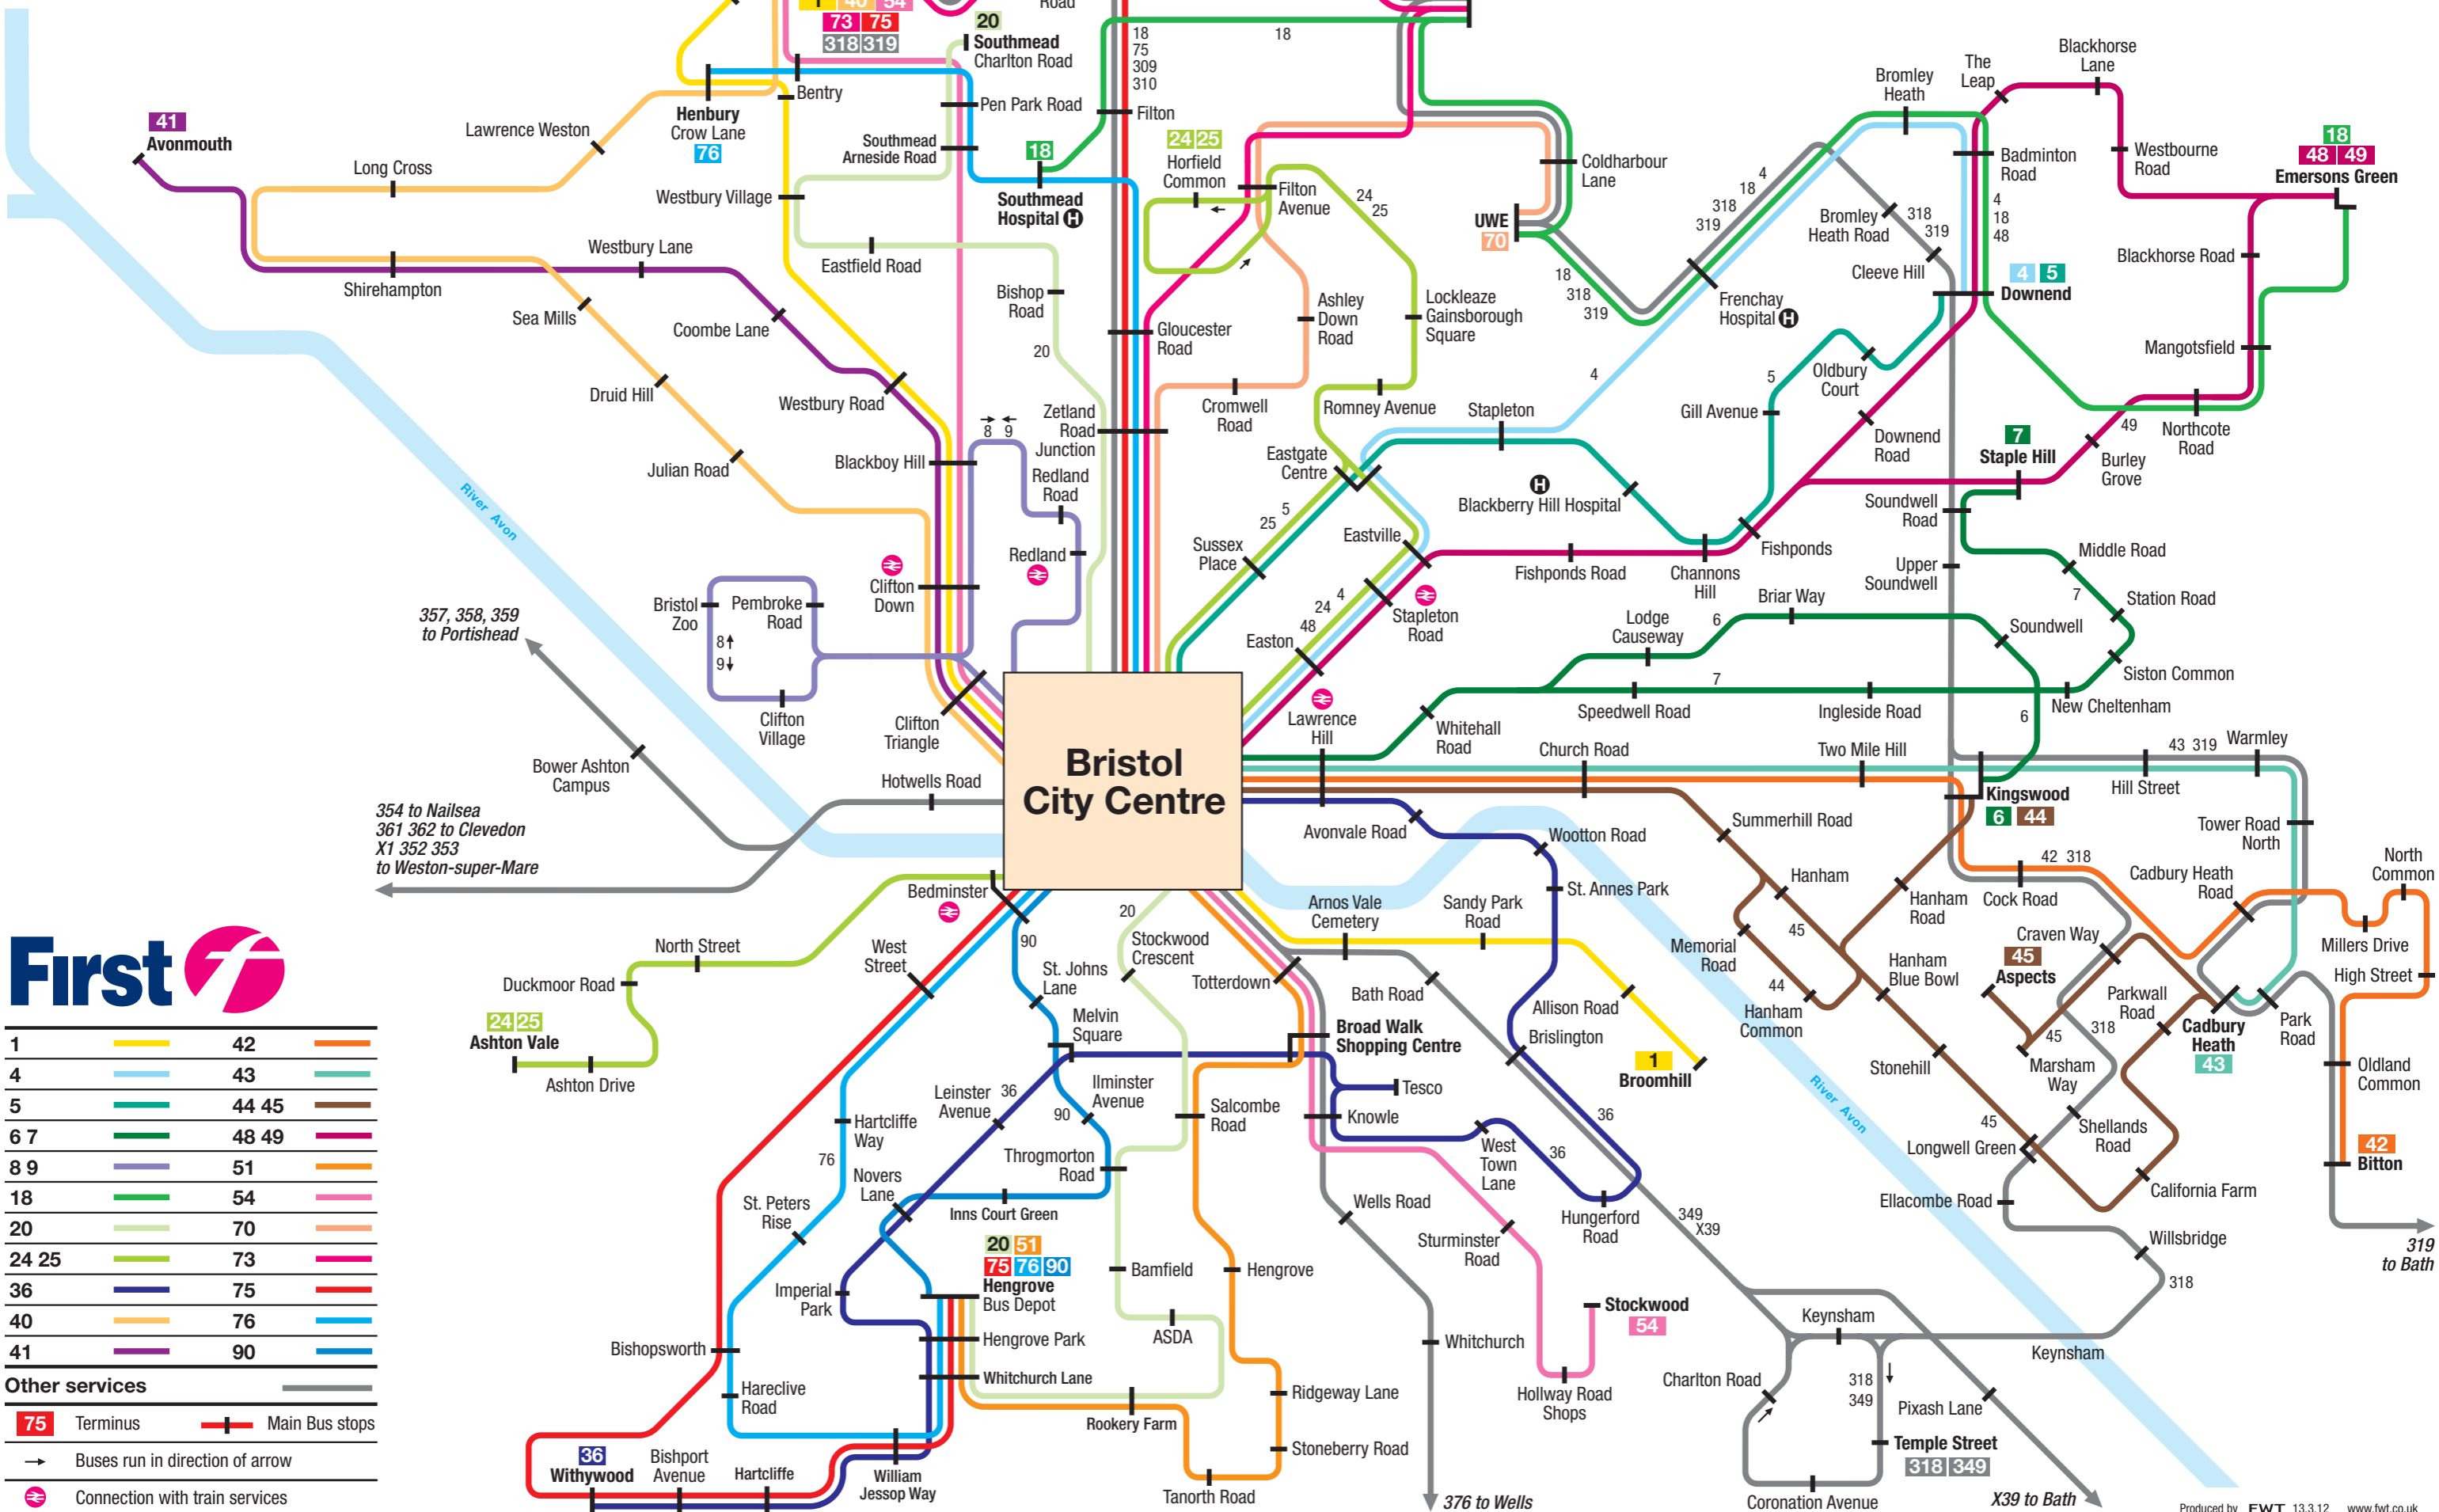

# Bristol Network Diagram

Main Services throughout the day,  
peak only services not shown

1	42
4	43
5	44 45
6 7	48 49
8 9	51
18	54
20	70
24 25	73
36	75
40	76
41	90

**Other services**

- 75 Terminus
- + Main Bus stops
- Buses run in direction of arrow
- ⊕ Connection with train services