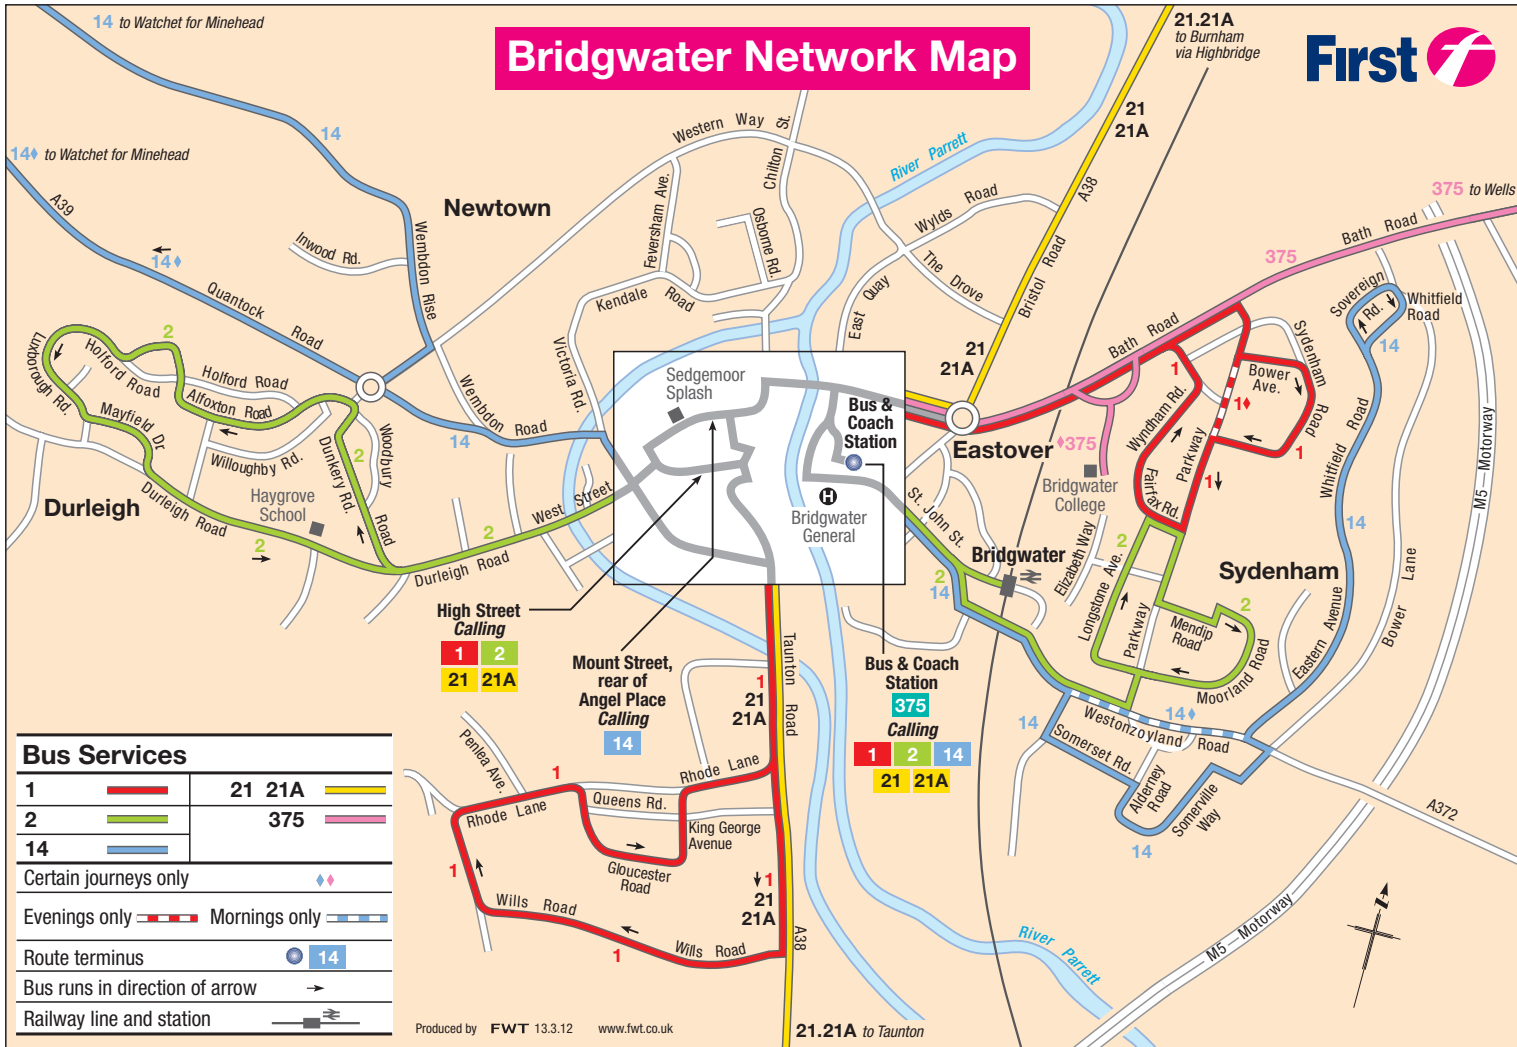

Bridgwater Network Map

Bus Services	
1	21 21A
2	375
14	
Certain journeys only	
Evenings only	Mornings only
Route terminus	
Bus runs in direction of arrow	
Railway line and station	