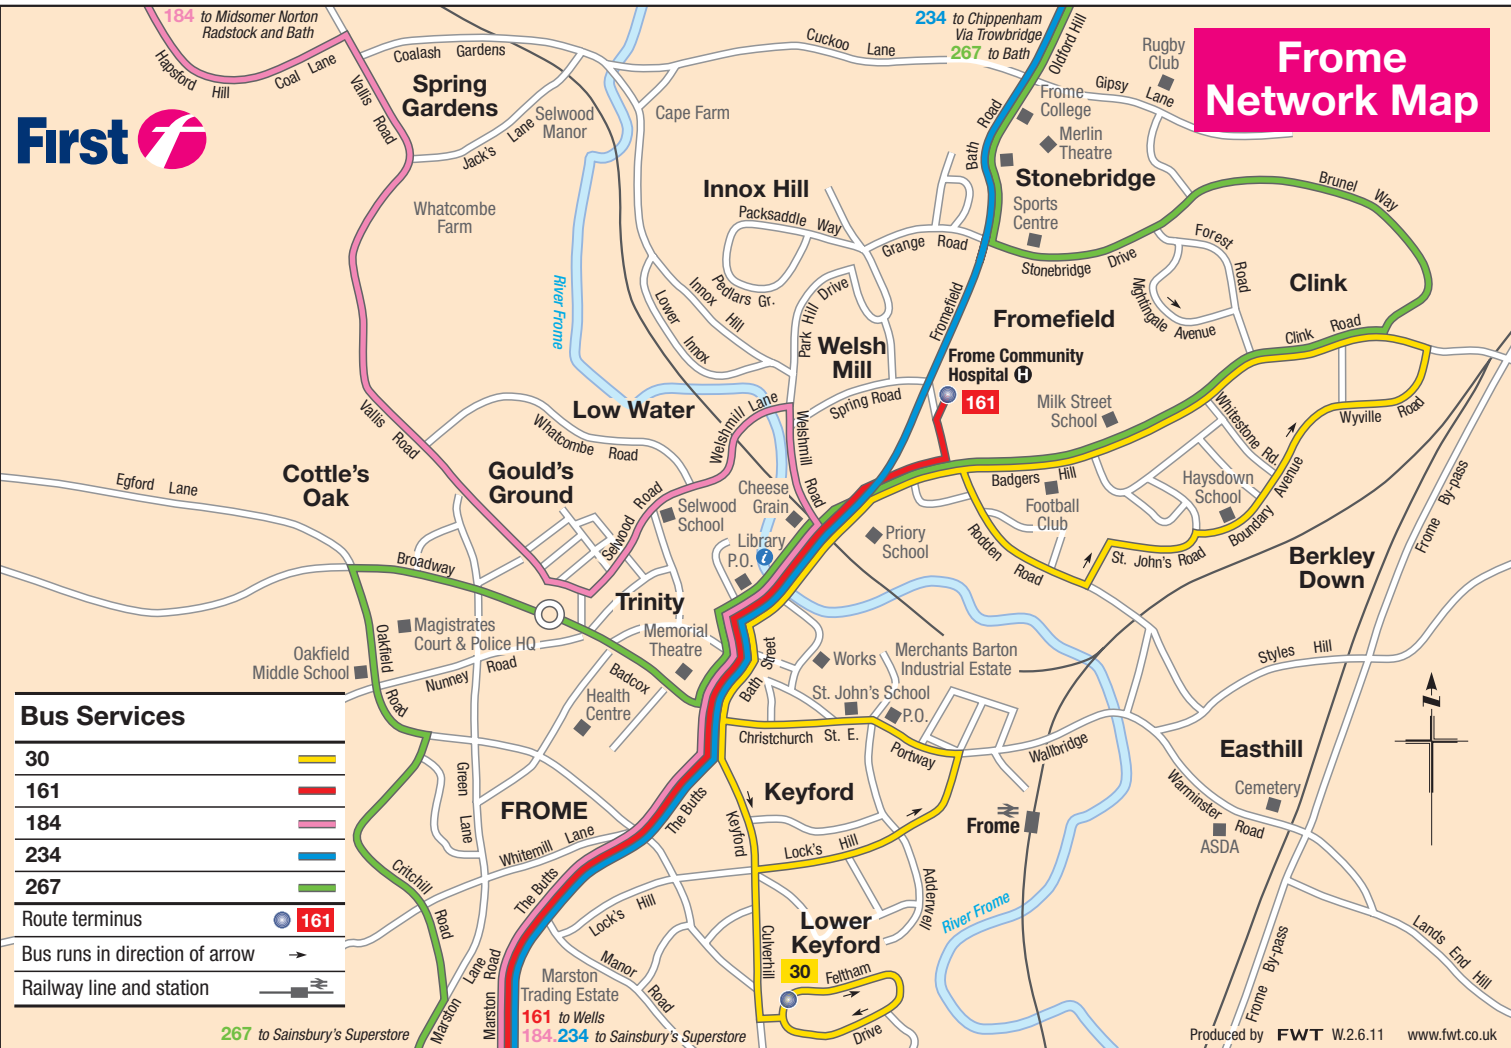

Frome Network Map

Bus Services	
30	
161	
184	
234	
267	
Route terminus	
Bus runs in direction of arrow	
Railway line and station	

267 to Sainsbury's Superstore
 161 to Wells
 184 234 to Sainsbury's Superstore