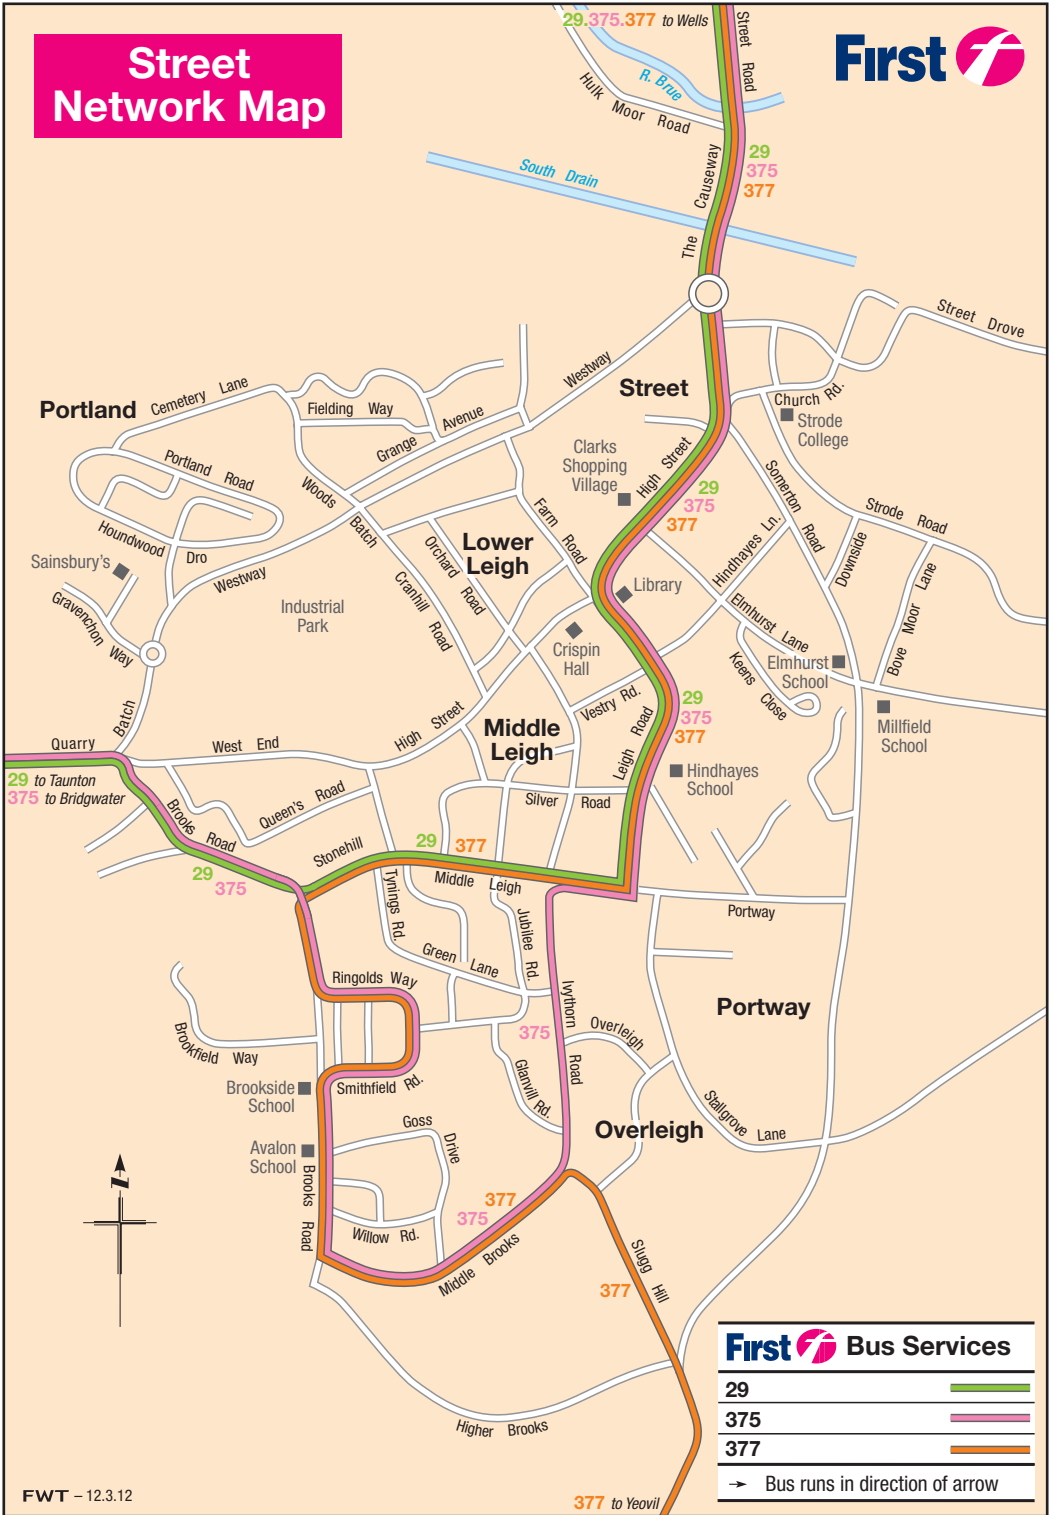

# Street Network Map

First Bus Services	
29	
375	
377	
→ Bus runs in direction of arrow	