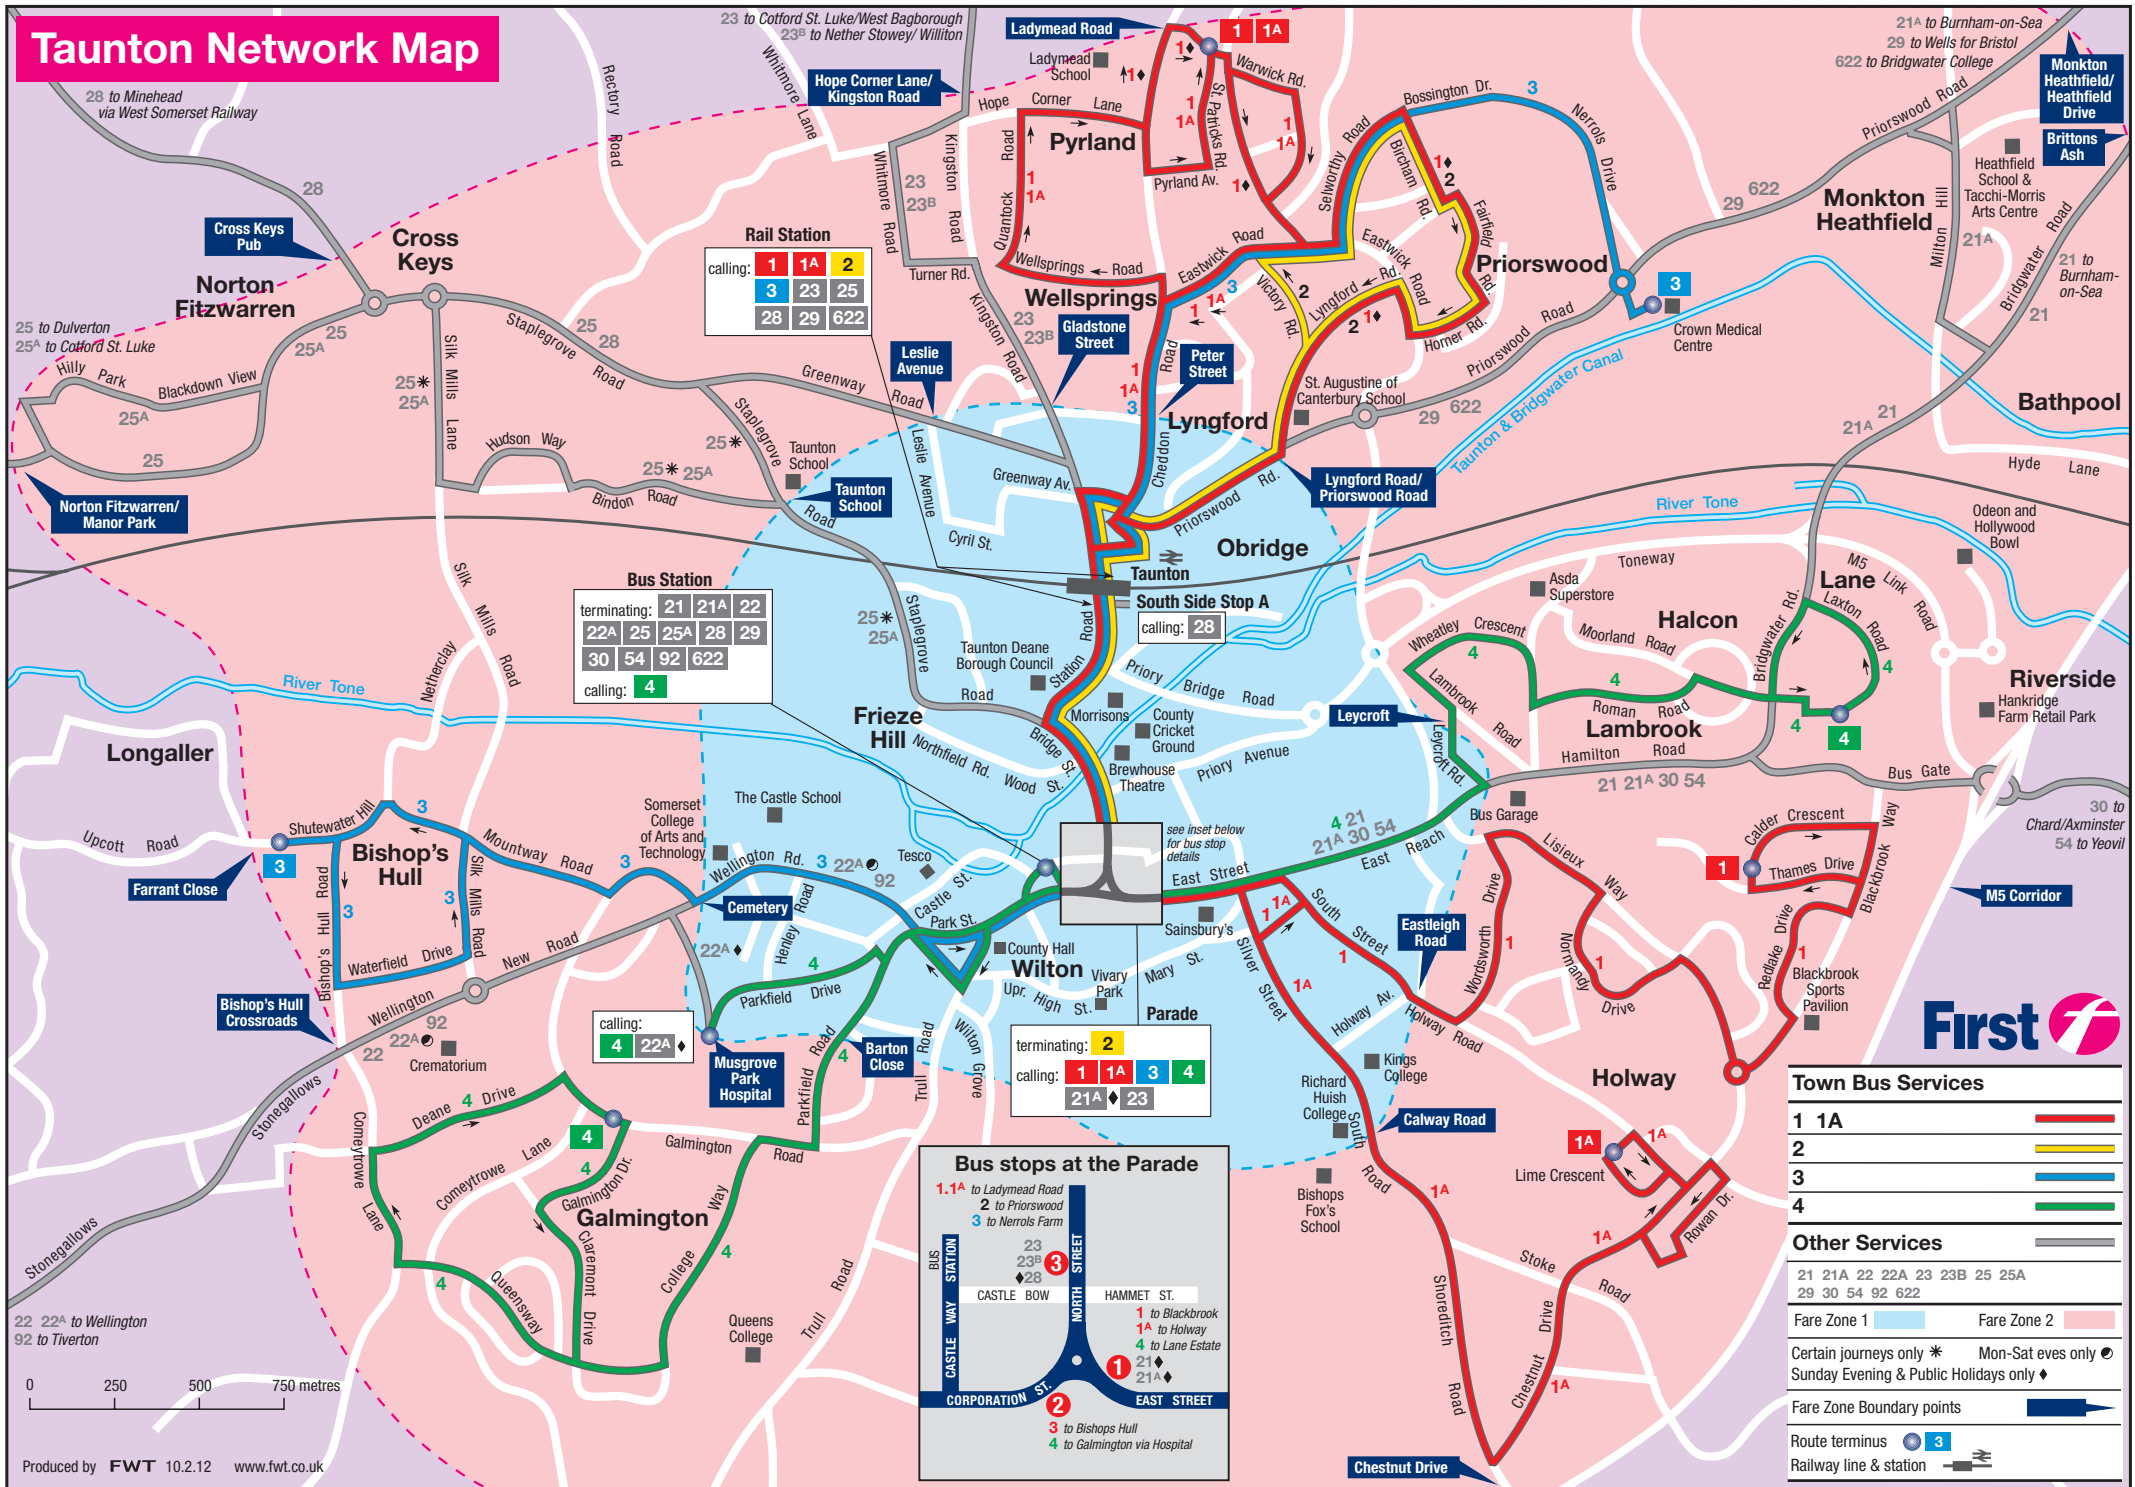

Taunton Network Map

Rail Station

calling:	1	1A	2
	3	23	25
	28	29	622

Bus Station

terminating:	21	21A	22
	22A	25	25A
	28	29	
calling:	30	54	92
			622
			4

Bus stops at the Parade

terminating:	2			
calling:	1	1A	3	4
	21A	23		

Town Bus Services

- 1 1A
- 2
- 3
- 4

Other Services

- 21 21A 22 22A 23 23B 25 25A
- 29 30 54 92 622

Fare Zone 1 Fare Zone 2

Certain journeys only * Mon-Sat eves only ☉ Sunday Evening & Public Holidays only ♦

Fare Zone Boundary points

Route terminus 3

Railway line & station