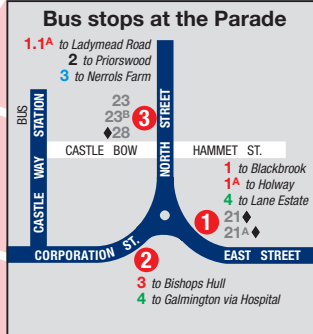

Taunton Network Map

Rail Station

calling:	1	1A	2
	3	23	25
	28	29	622

Bus Station

terminating:	21	21A	22
	22A	25	25A
	28	29	
calling:	30	54	92
			622
			4

Bus stops at the Parade

terminating:	2			
calling:	1	1A	3	4
	21A	23		

Town Bus Services

- 1 1A
- 2
- 3
- 4

Other Services

- 21 21A 22 22A 23 23B 25 25A
- 29 30 54 92 622

Fare Zone 1 Fare Zone 2

Certain journeys only * Mon-Sat eves only ☉ Sunday Evening & Public Holidays only ♦

Fare Zone Boundary points

Route terminus 3

Railway line & station