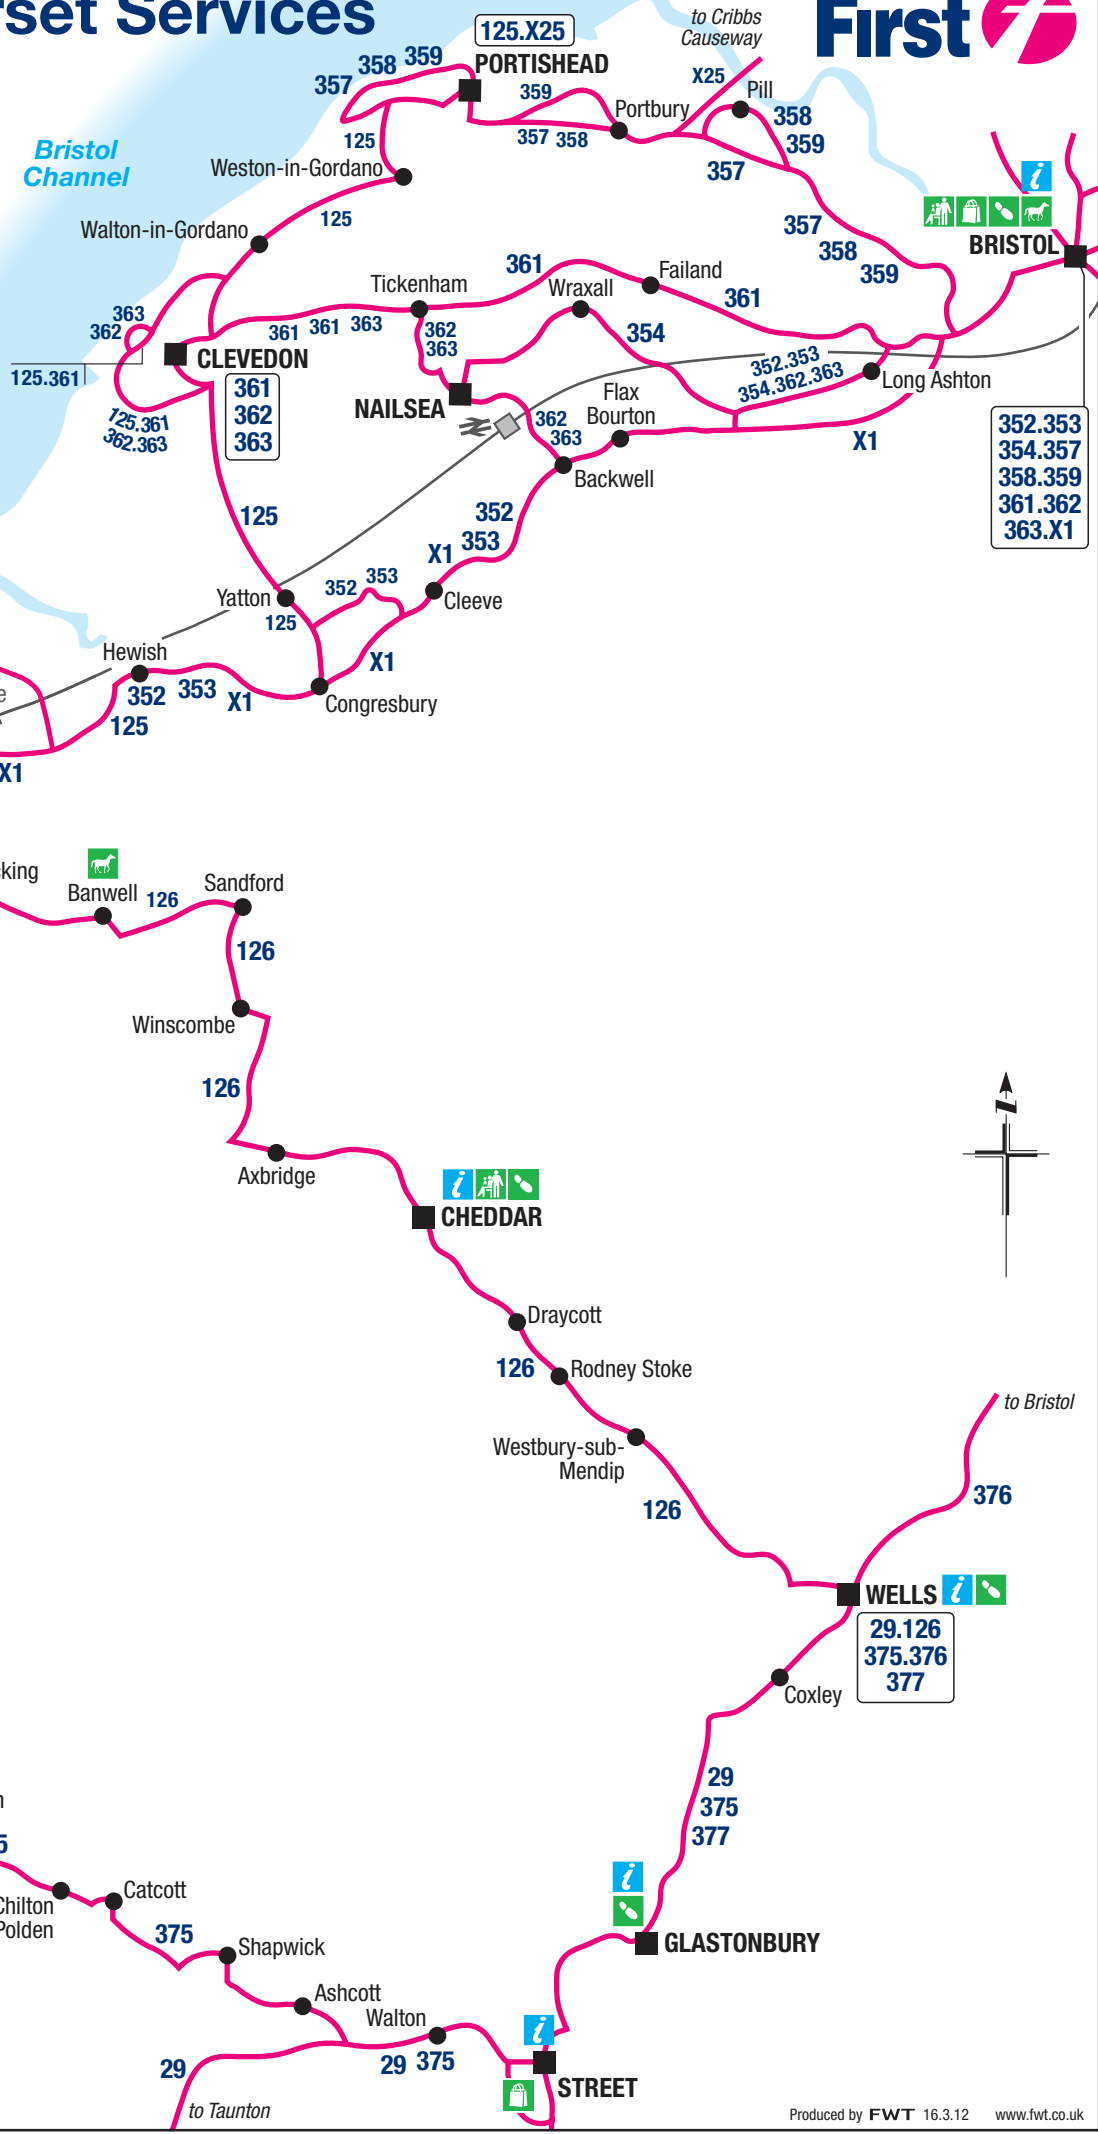

# North Somerset Services

First bus routes	
Bus route and service number	102
Route terminus	353
Rail line and station	
Tourist Information Centre	
Family attraction	
Shopping centre	
Tourist attraction	
Animal/wildlife park (not necessarily horses)	

Bristol Channel

352.353  
354.357  
358.359  
361.362  
363.X1

1.102  
112.125  
126.352  
353.X1

29.126  
375.376  
377