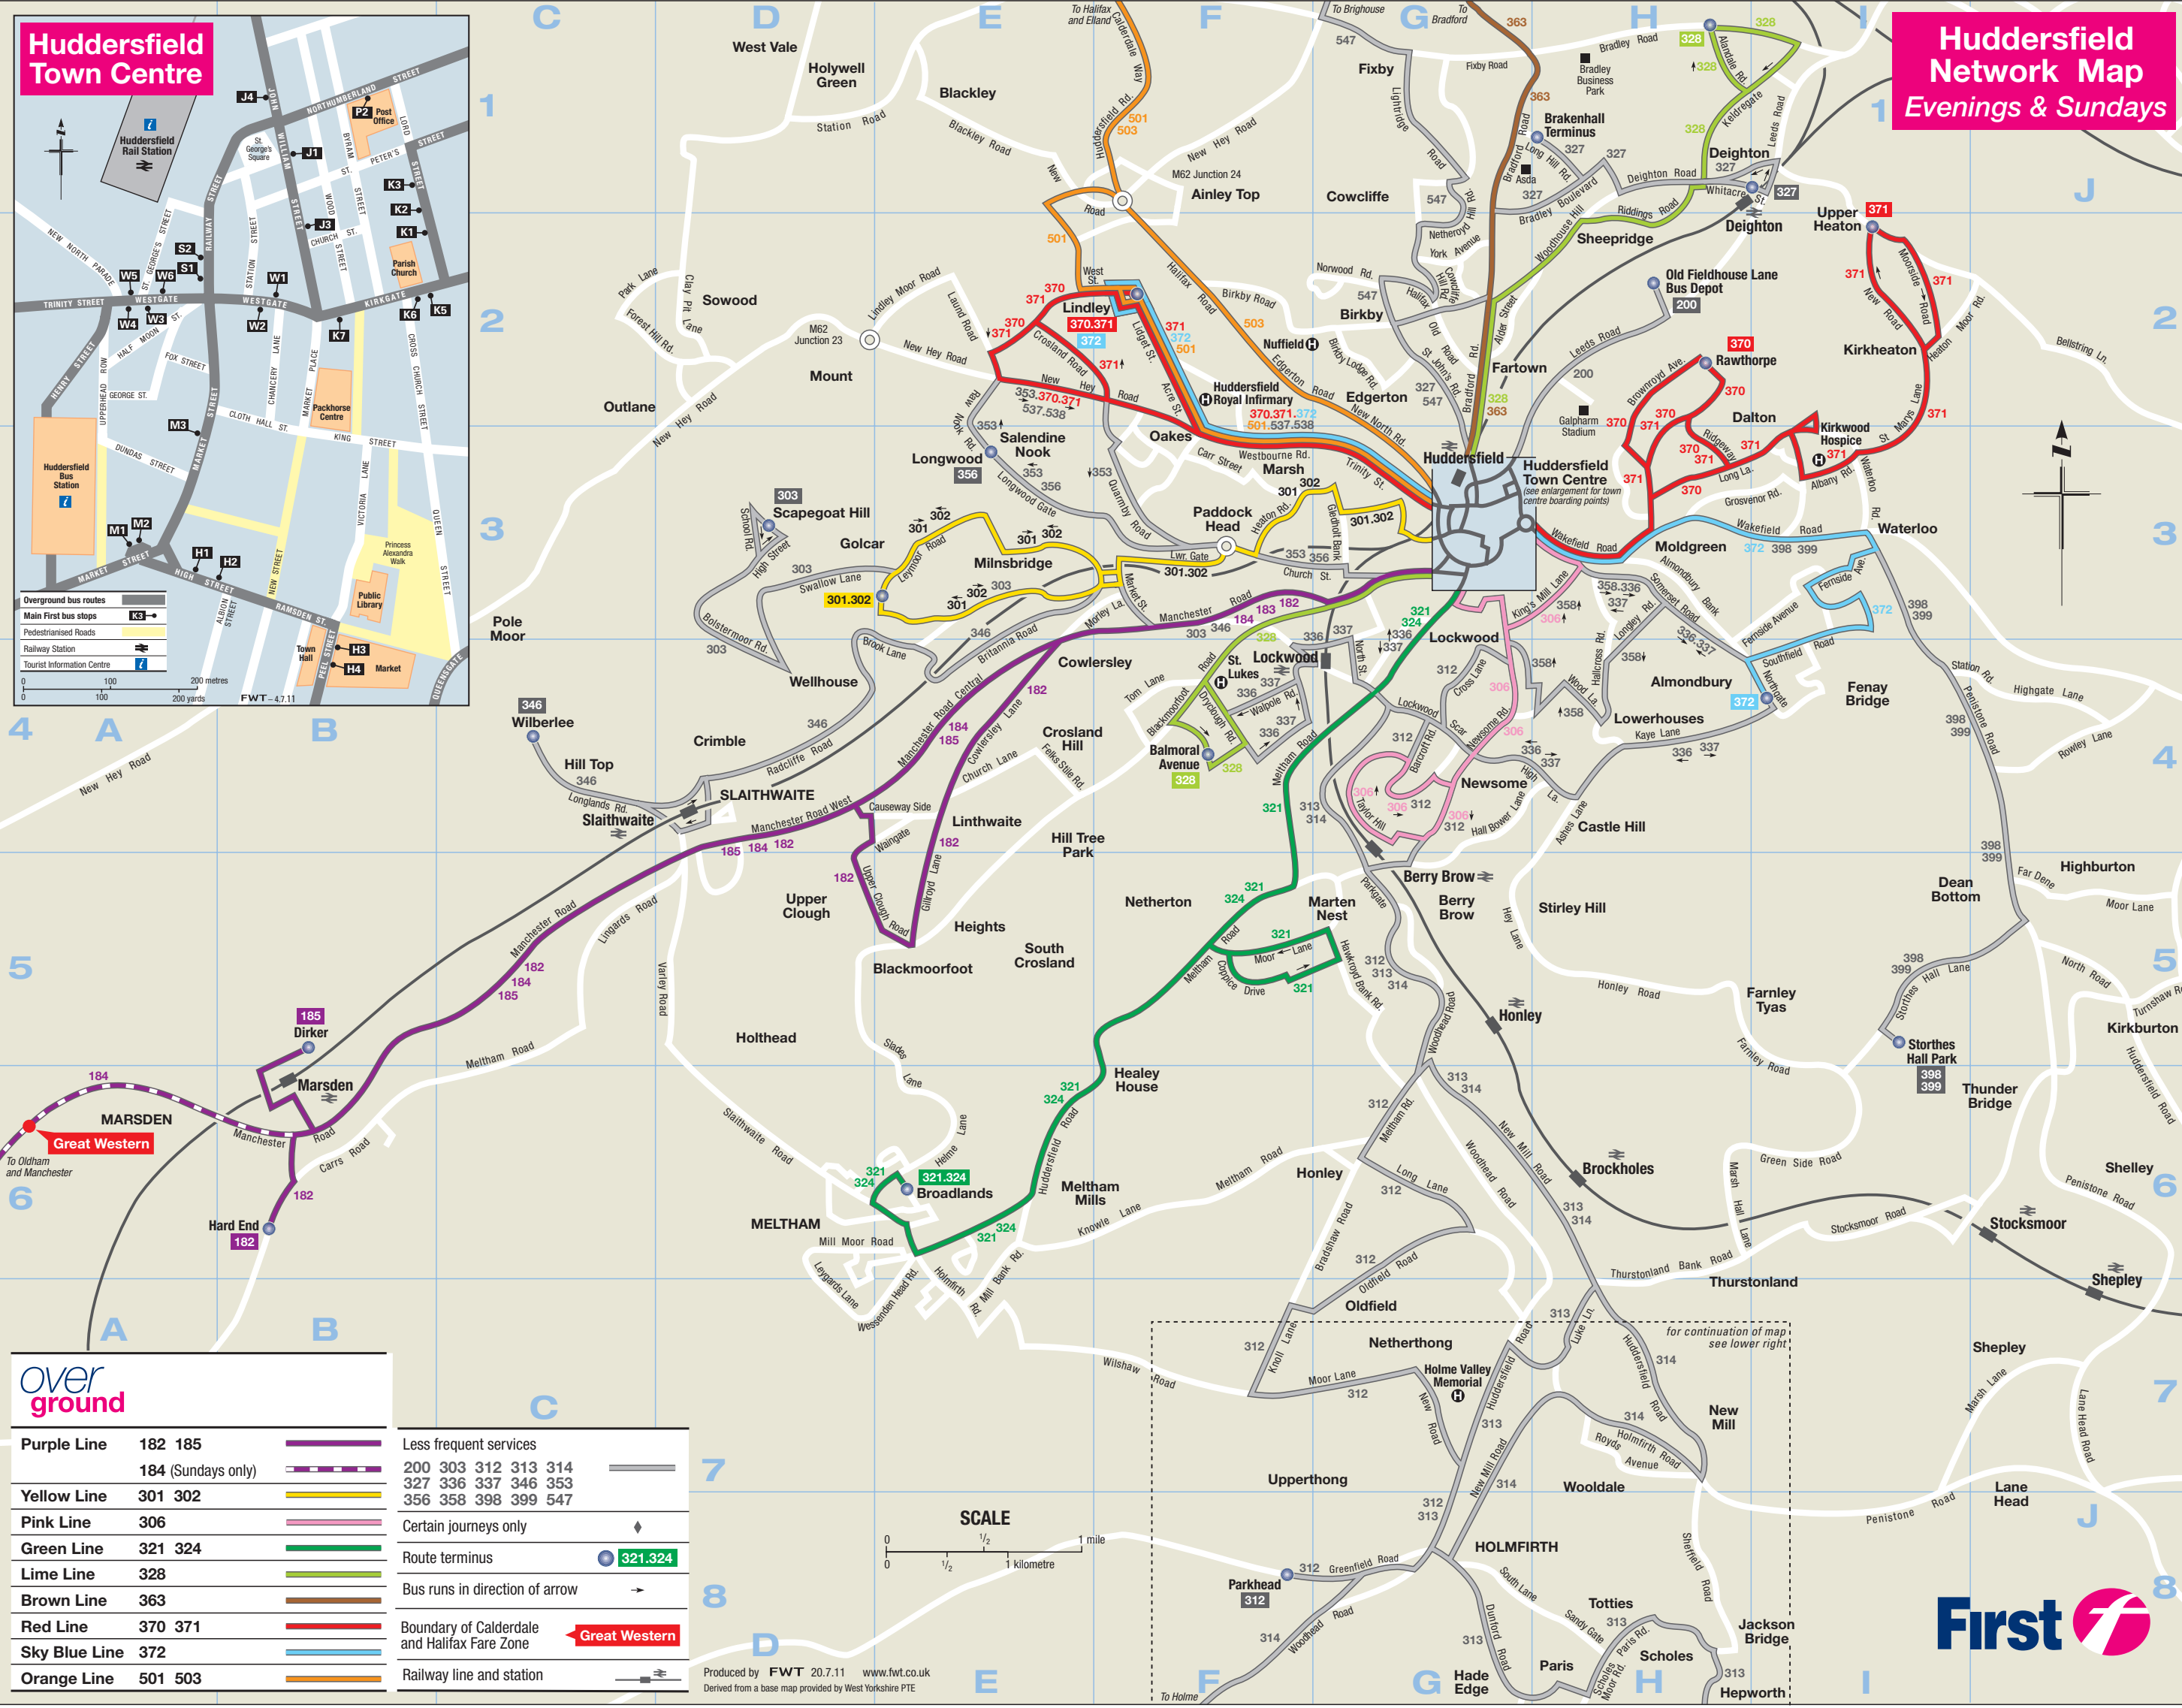

# Huddersfield Town Centre

# Huddersfield Network Map

## Evenings & Sundays

Line Color	Line Numbers	Service Type
Purple	182 185	Less frequent services
Purple	184 (Sundays only)	Less frequent services
Yellow	301 302	Less frequent services
Pink	306	Certain journeys only
Green	321 324	Route terminus
Lime	328	Route terminus
Brown	363	Bus runs in direction of arrow
Red	370 371	Boundary of Calderdale and Halifax Fare Zone
Sky Blue	372	Boundary of Calderdale and Halifax Fare Zone
Orange	501 503	Railway line and station