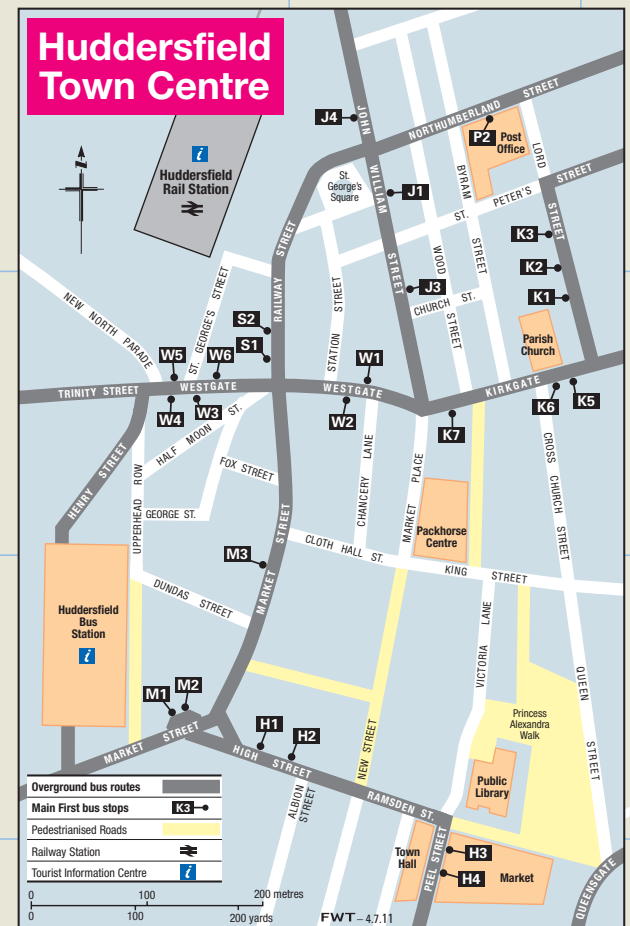

# Huddersfield Town Centre

# Huddersfield Network Map

## Evenings & Sundays

Line Color	Line Numbers	Service Type
Purple	182 185	Less frequent services
Purple	184 (Sundays only)	Less frequent services
Yellow	301 302	Less frequent services
Pink	306	Certain journeys only
Green	321 324	Route terminus
Lime	328	Route terminus
Brown	363	Bus runs in direction of arrow
Red	370 371	Boundary of Calderdale and Halifax Fare Zone
Sky Blue	372	Boundary of Calderdale and Halifax Fare Zone
Orange	501 503	Railway line and station