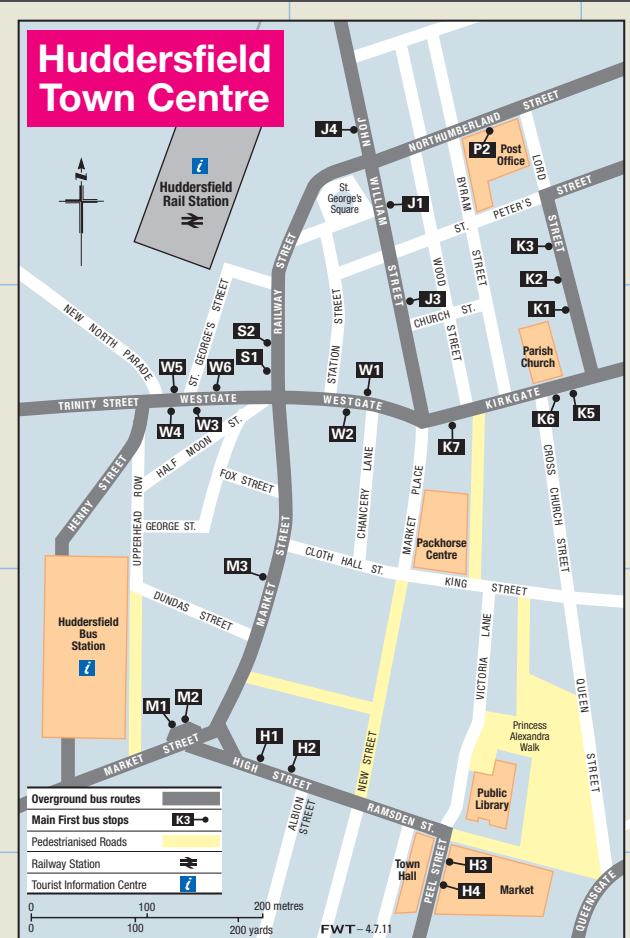

Huddersfield Town Centre

Huddersfield Network Map

Monday - Saturday Daytime

overground		Services which operate at 20 minute intervals or better Monday to Saturday daytime.	
Purple Line	181 183 184 185	Less frequent Overground services	308 312 313 314 316 327
Yellow Line	301 302	Less frequent services	342 356 358 387 398
Pink Line	306	Certain journeys only	399 537 538 X6
Green Line	321 323 324	Route terminus	◆
Lime Line	328	Bus runs in direction of arrow	→
Brown Line	363	Boundary of Calderdale and Halifax Fare Zone	→ Great Western
Red Line	370 371	Railway line and station	—
Sky Blue Line	372		
Orange Line	503		

Produced by FWT 4.7.11 www.fwt.co.uk
Derived from a base map provided by West Yorkshire PTE