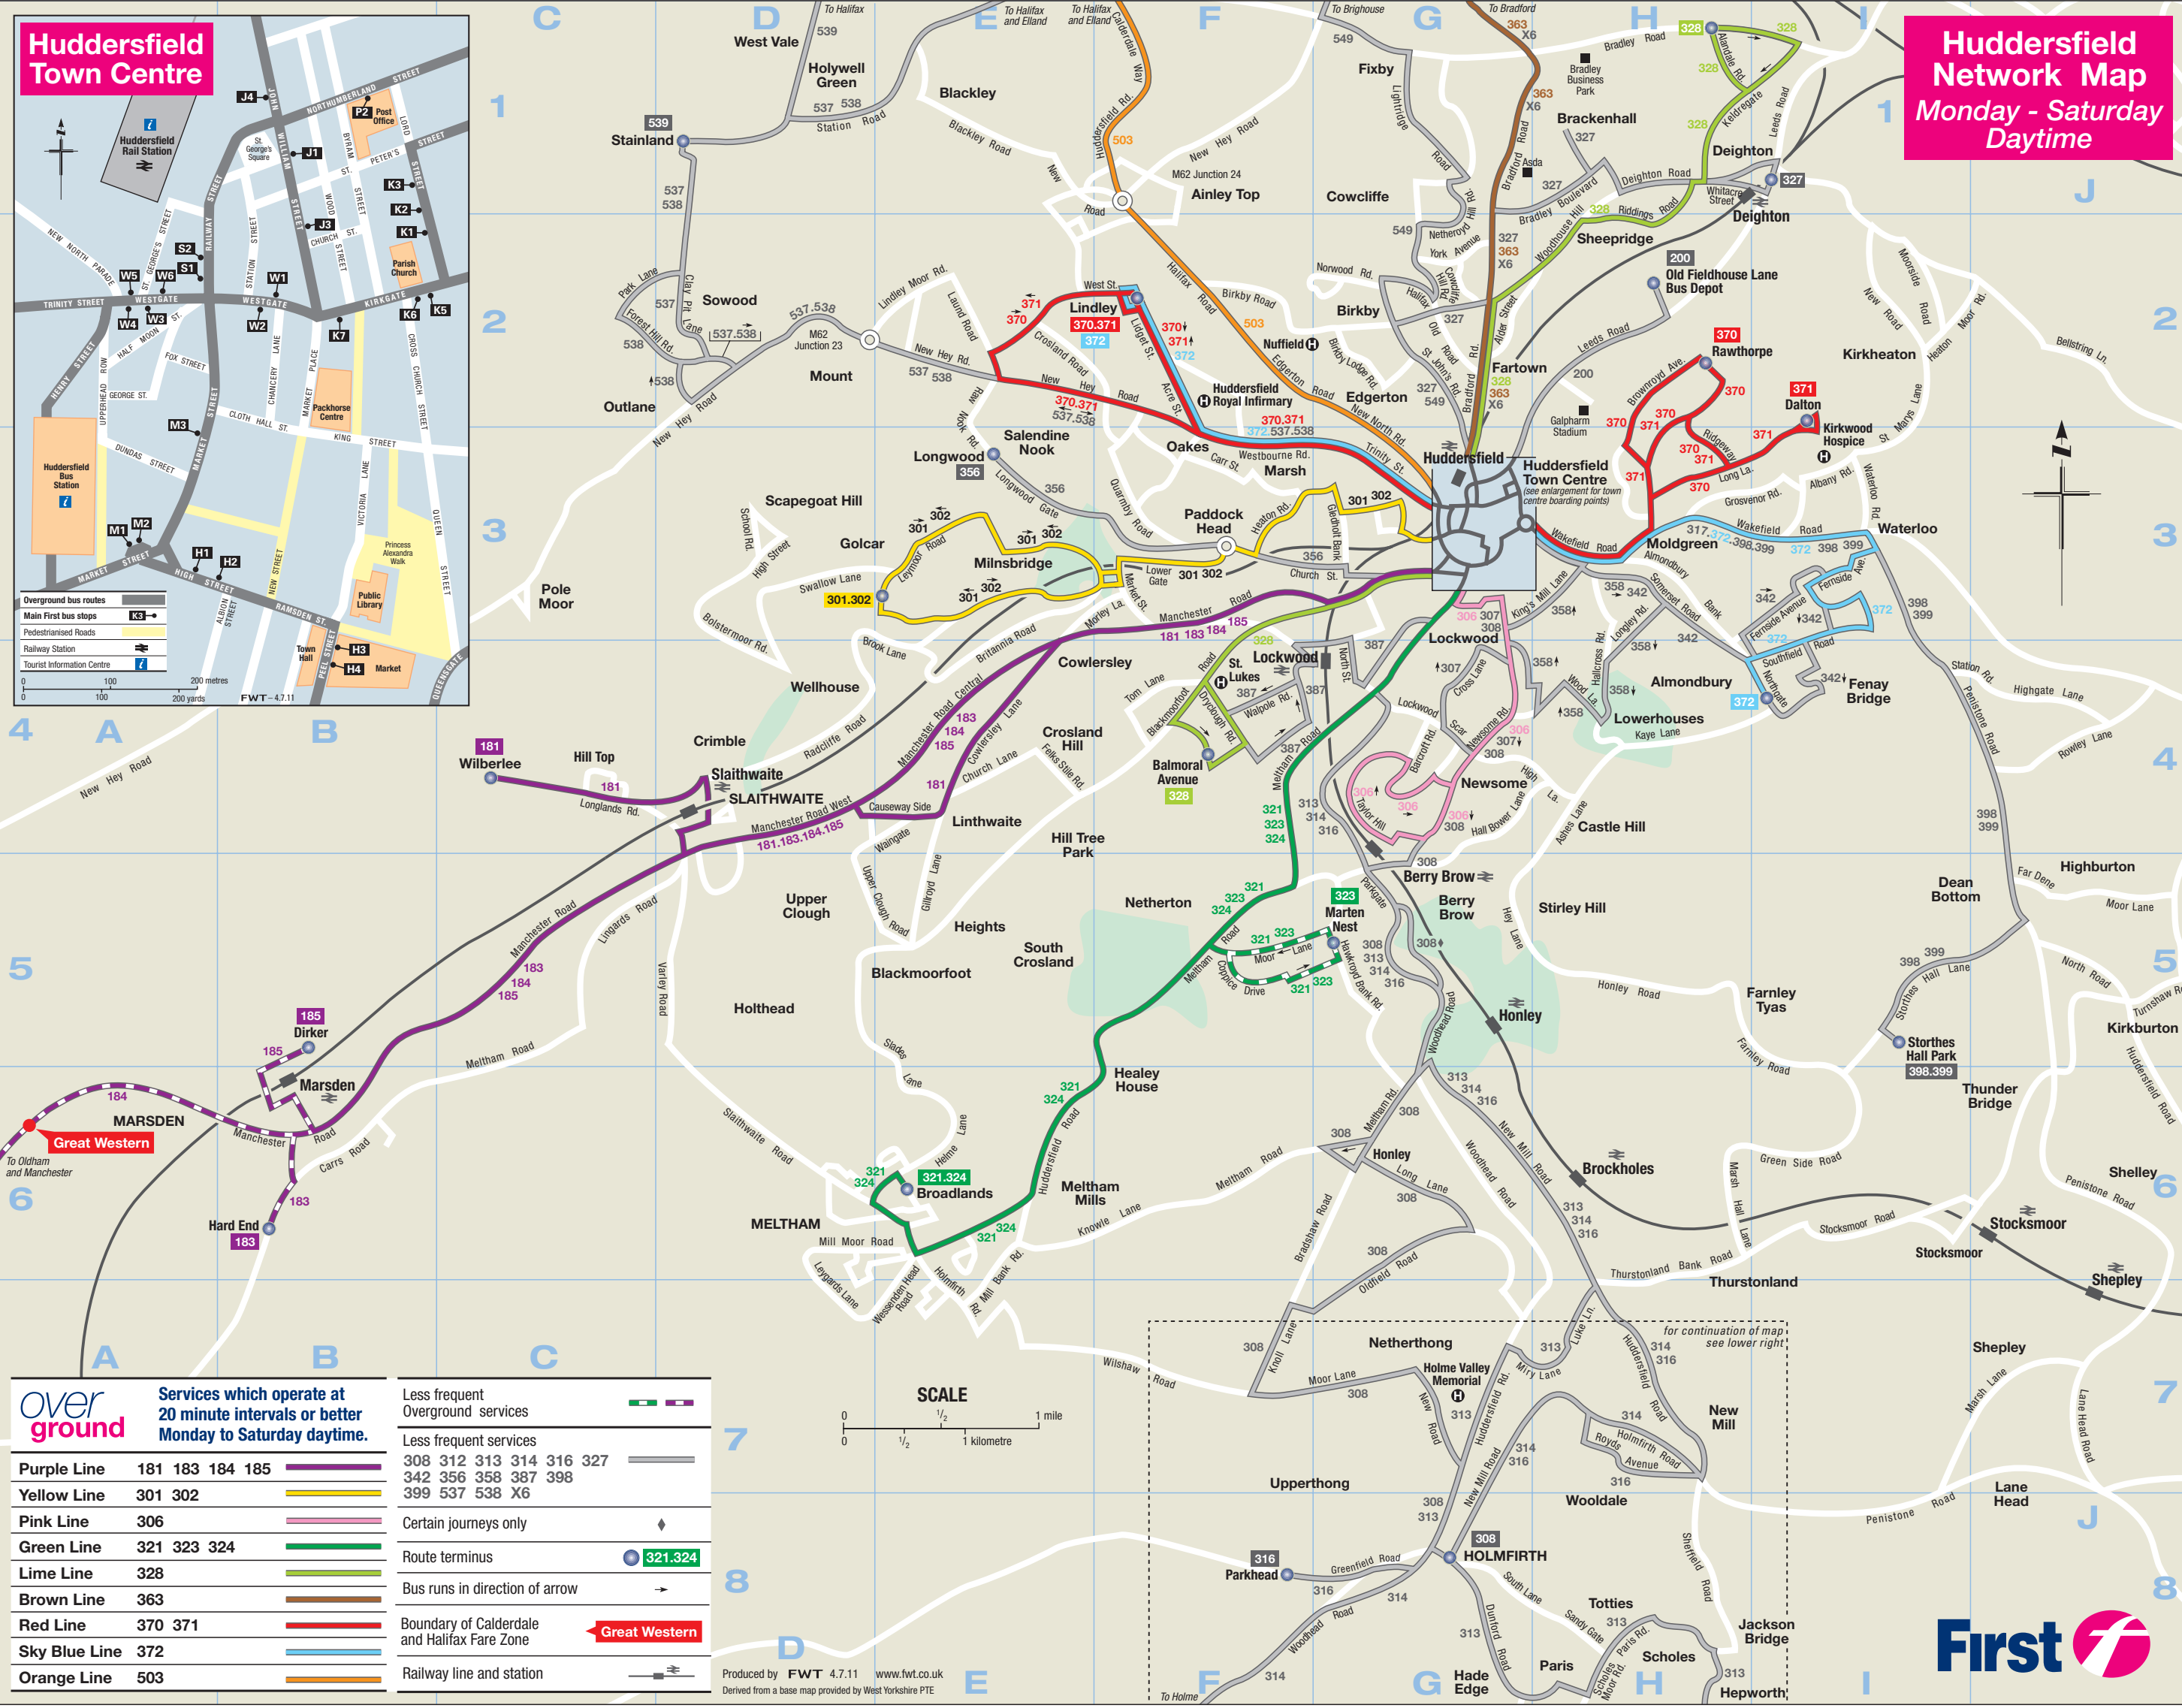

Huddersfield Town Centre

Huddersfield Network Map

Monday - Saturday Daytime

overground		Services which operate at 20 minute intervals or better Monday to Saturday daytime.	
Purple Line	181 183 184 185	Less frequent Overground services	308 312 313 314 316 327
Yellow Line	301 302	Less frequent services	342 356 358 387 398
Pink Line	306	Certain journeys only	399 537 538 X6
Green Line	321 323 324	Route terminus	◆
Lime Line	328	Bus runs in direction of arrow	→
Brown Line	363	Boundary of Calderdale and Halifax Fare Zone	→ Great Western
Red Line	370 371	Railway line and station	—
Sky Blue Line	372		
Orange Line	503		

Produced by FWT 4.7.11 www.fwt.co.uk
Derived from a base map provided by West Yorkshire PTE