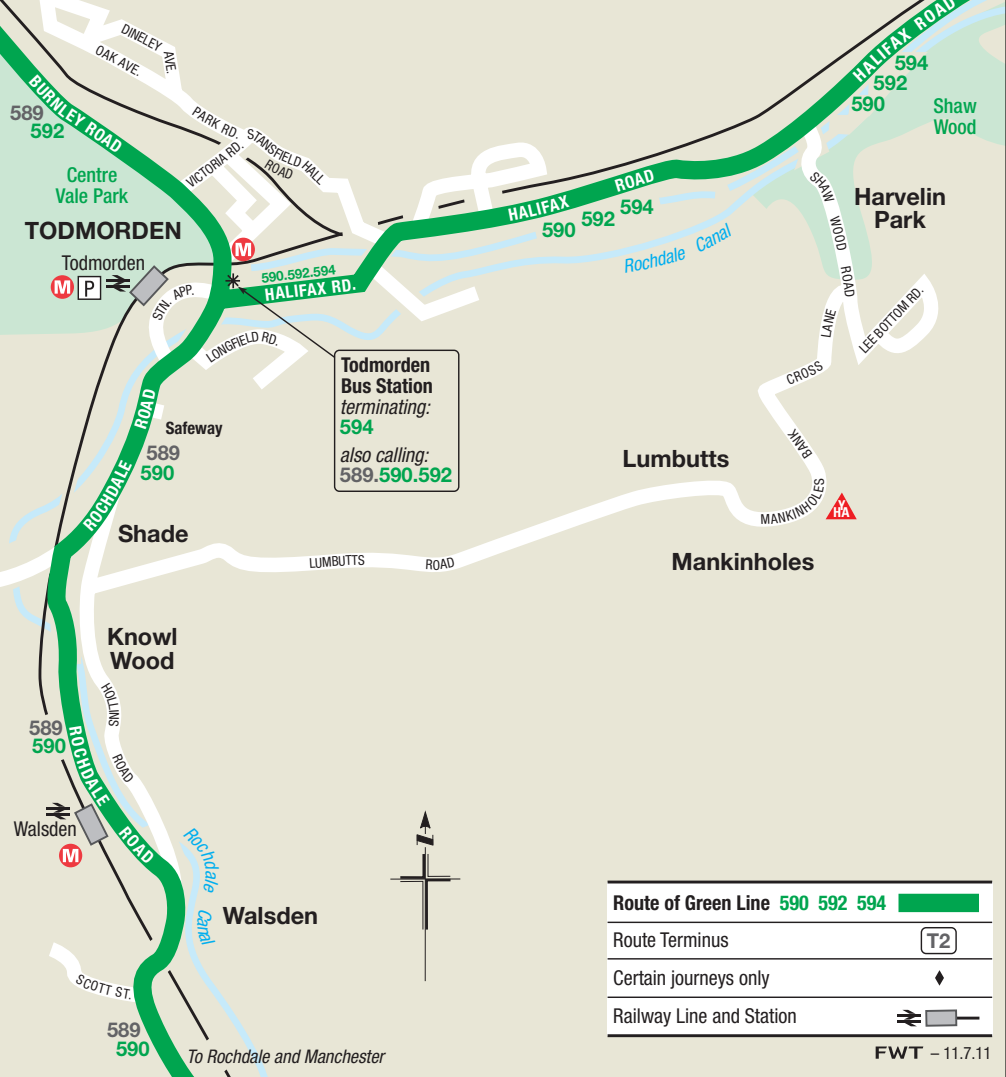

Todmorden

To Halifax, Leeds and Hebden Bridge

To Burnley and Blackpool

Todmorden Bus Station terminating: 594
also calling: 589.590.592

Route of Green Line 590 592 594	
Route Terminus	
Certain journeys only	
Railway Line and Station	