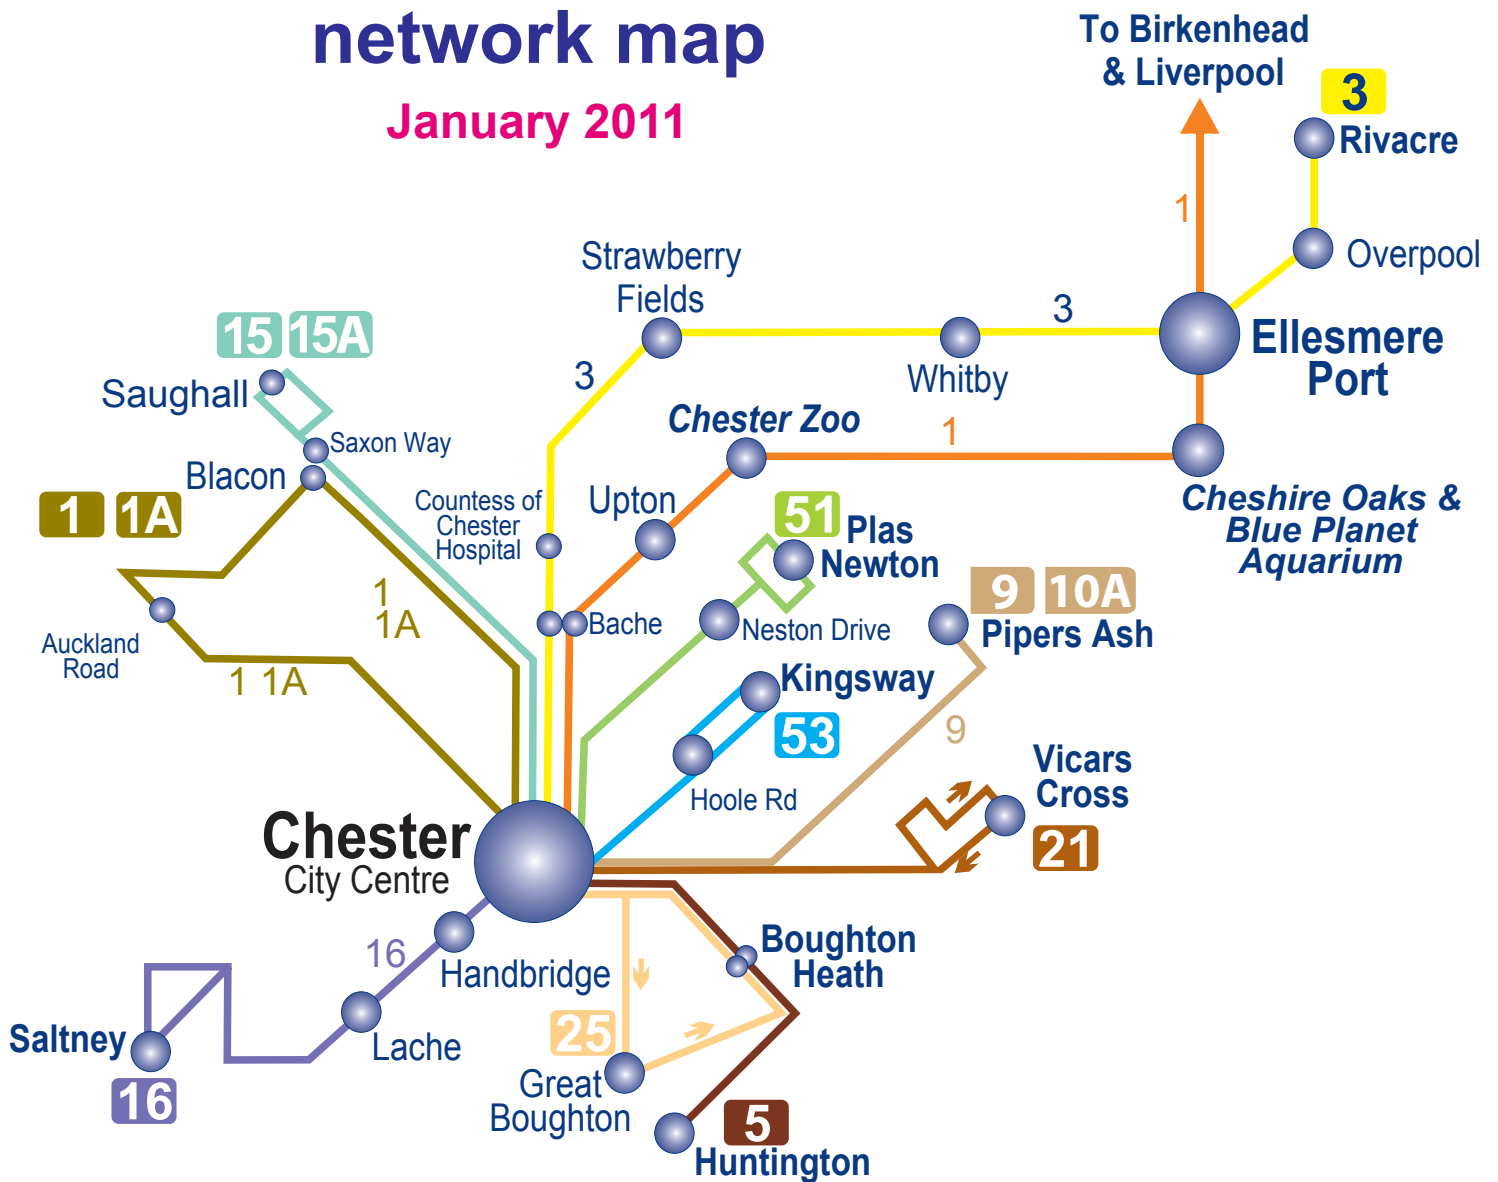

Chester & Ellesmere Port network map

January 2011

Your frequent bus network in Chester & Ellesmere Port

showing daytime frequencies on the busiest sections of route Mondays to Saturdays

| | | | | | |
|------|------------------|--------|------------------|----|------------------|
| 1 | Every 15 minutes | 9 10A | Every 20 minutes | 25 | Every 30 minutes |
| 1 1A | Every 10 minutes | 15 15A | Every 15 minutes | 51 | Every 15 minutes |
| 3 | Every 20 minutes | 16 | Every 15 minutes | 53 | Every 15 minutes |
| 5 | Every 30 minutes | 21 | Every 20 minutes | | |