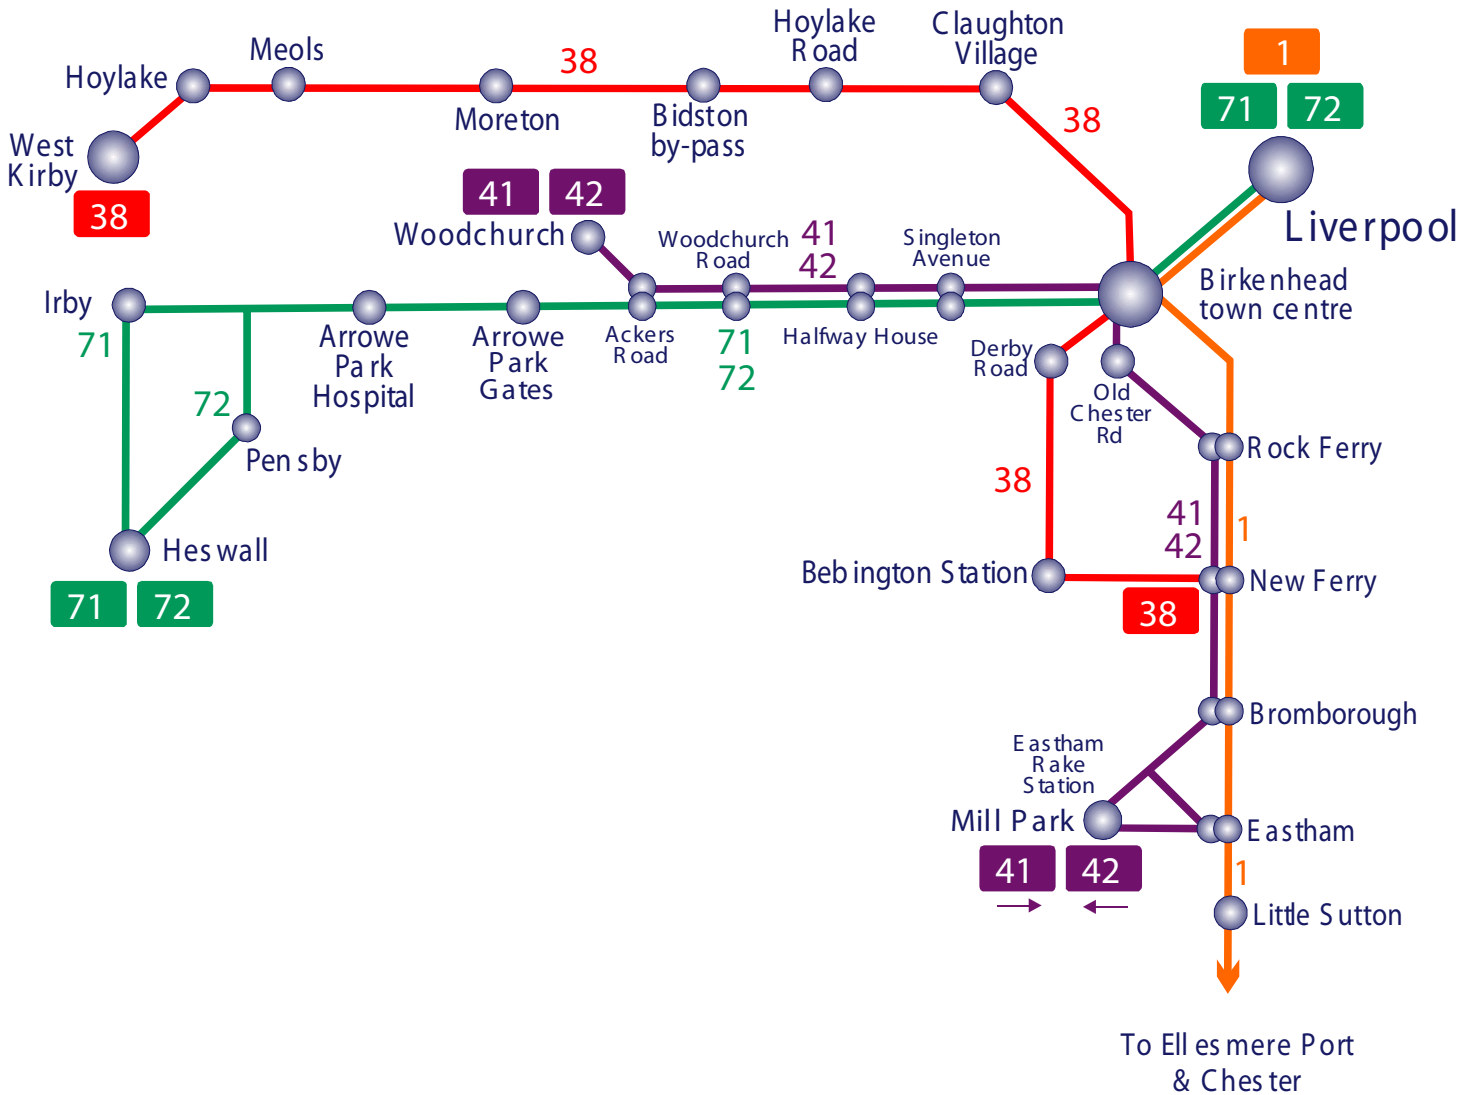

Wirral bus network

January 2011

Your bus network in Wirral

showing daytime frequencies on the busiest sections of route Mondays to Saturdays

1 Every **15** minutes

41 42 Every **15** minutes

38 Every **30** minutes

71 72 Every **10** minutes