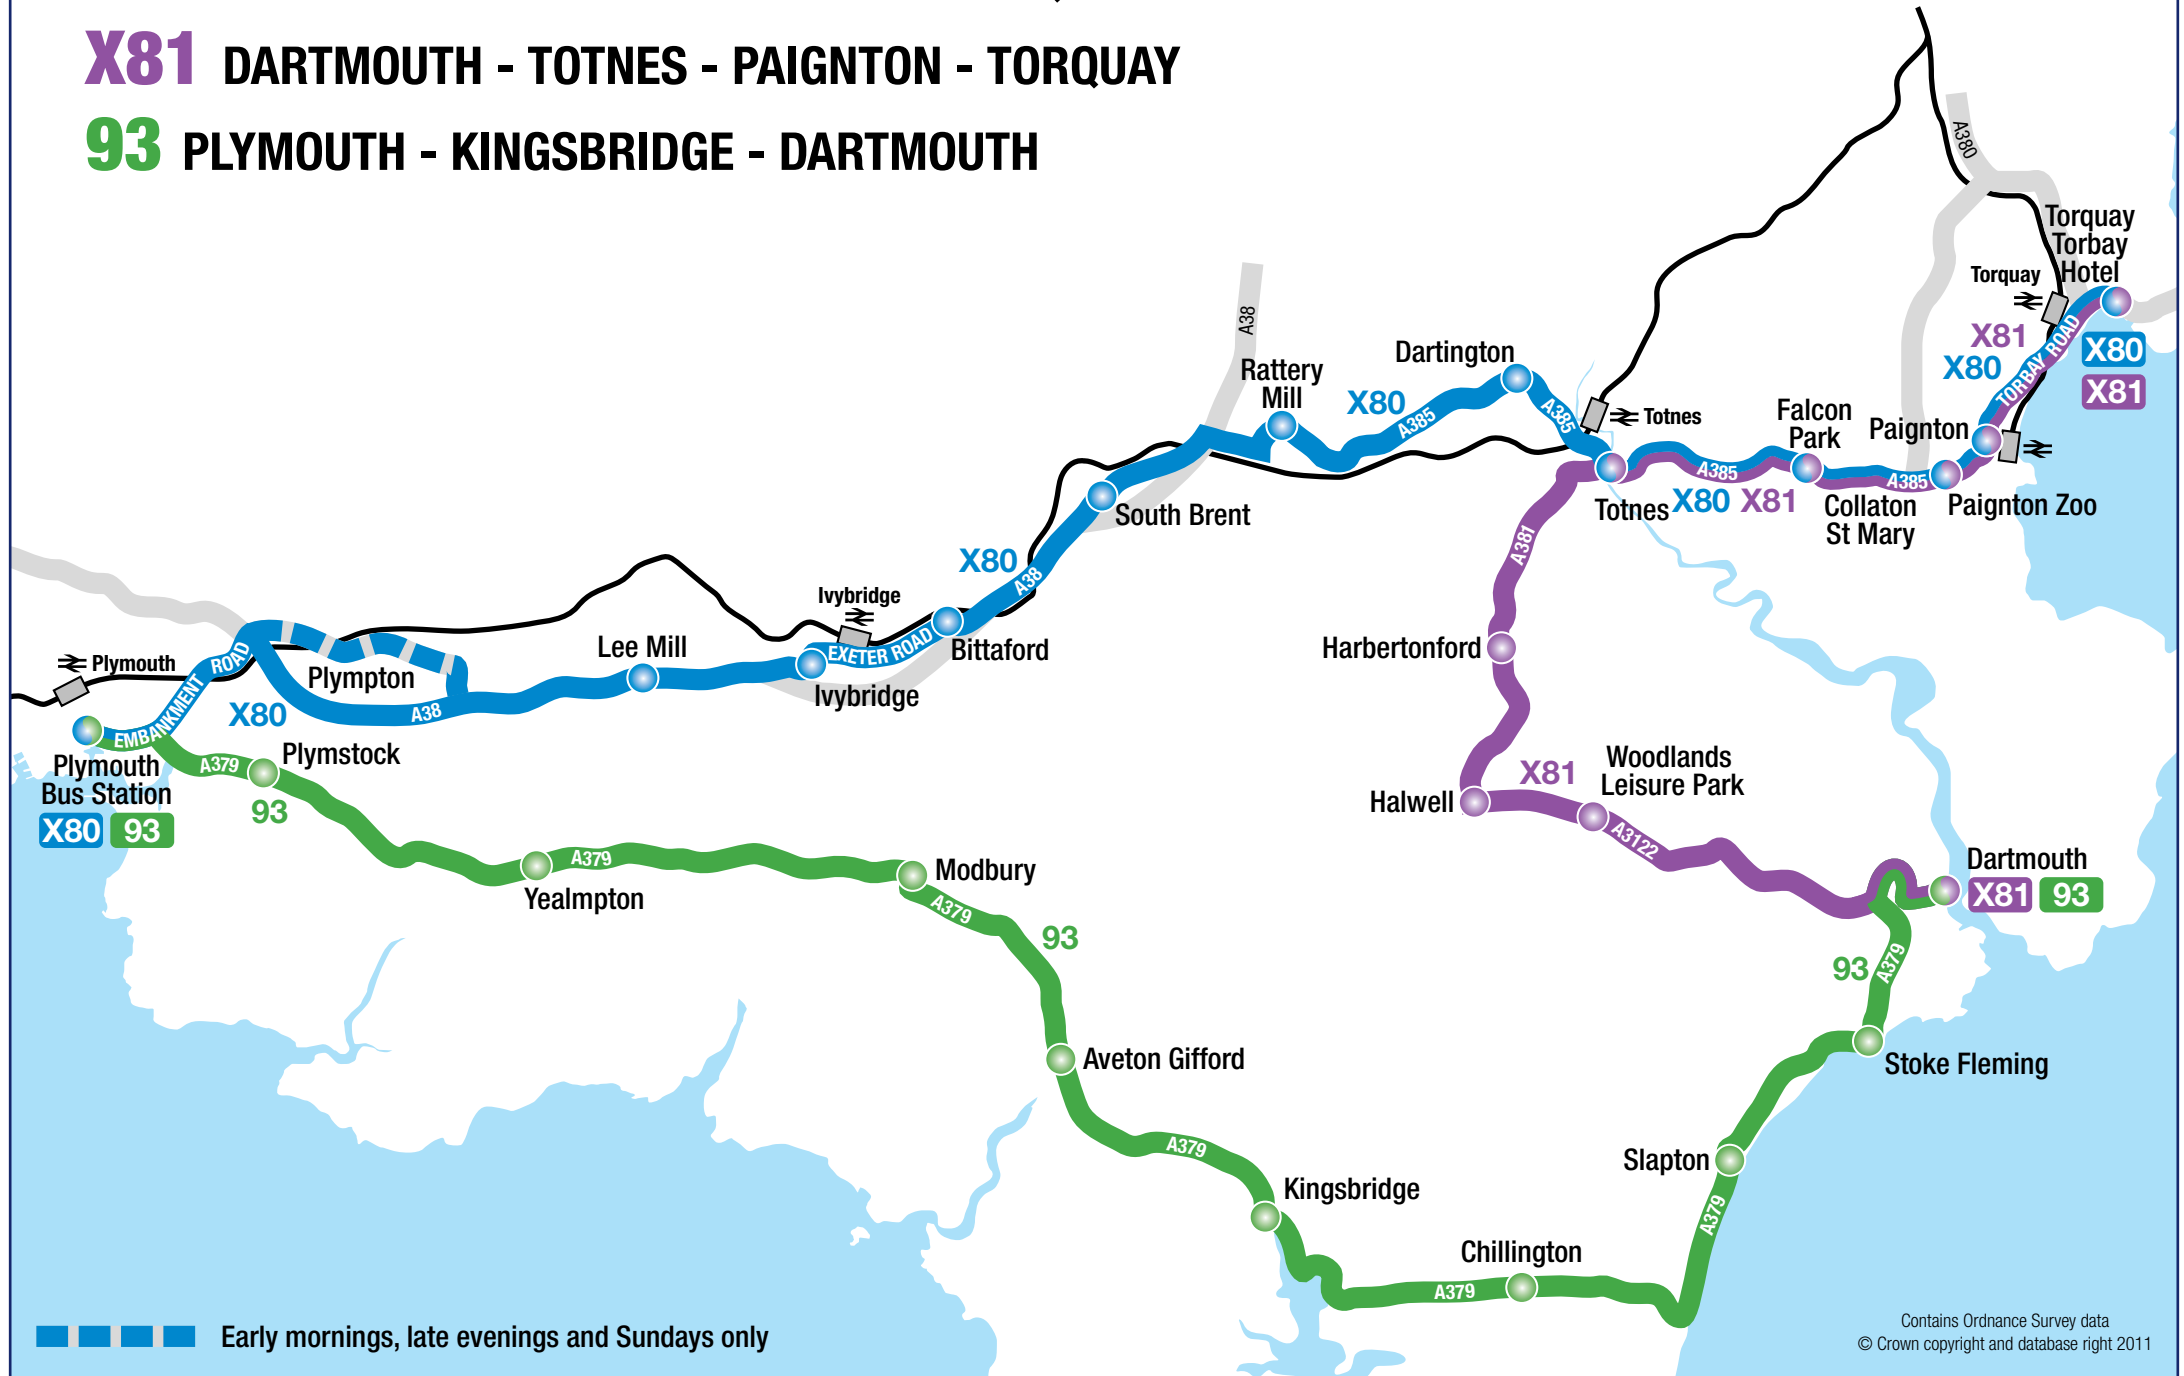

X80 PLYMOUTH - TOTNES - PAIGNTON - TORQUAY

X81 DARTMOUTH - TOTNES - PAIGNTON - TORQUAY

93 PLYMOUTH - KINGSBRIDGE - DARTMOUTH

Contains Ordnance Survey data
© Crown copyright and database right 2011