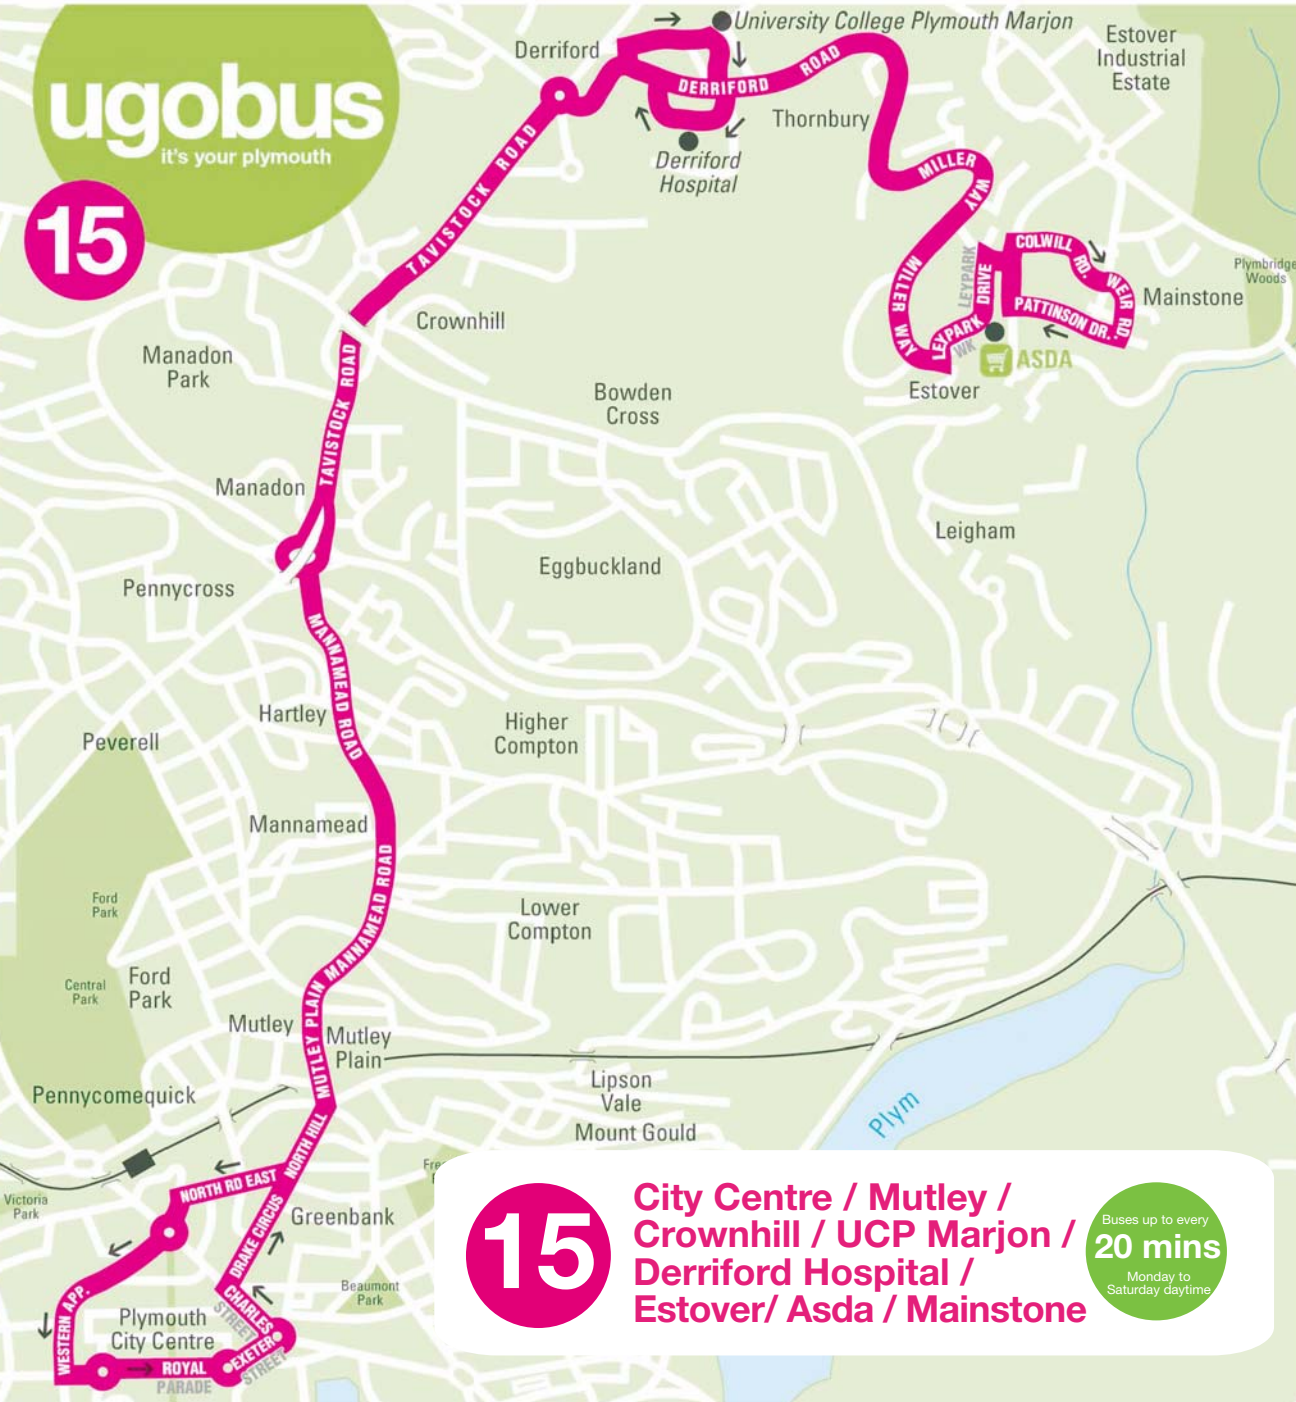

**ugobus**  
it's your plymouth

**15**

**15**

**City Centre / Mutley /  
Crownhill / UCP Marjon /  
Derriford Hospital /  
Estover/ Asda / Mainstone**

Buses up to every  
**20 mins**  
Monday to  
Saturday daytime