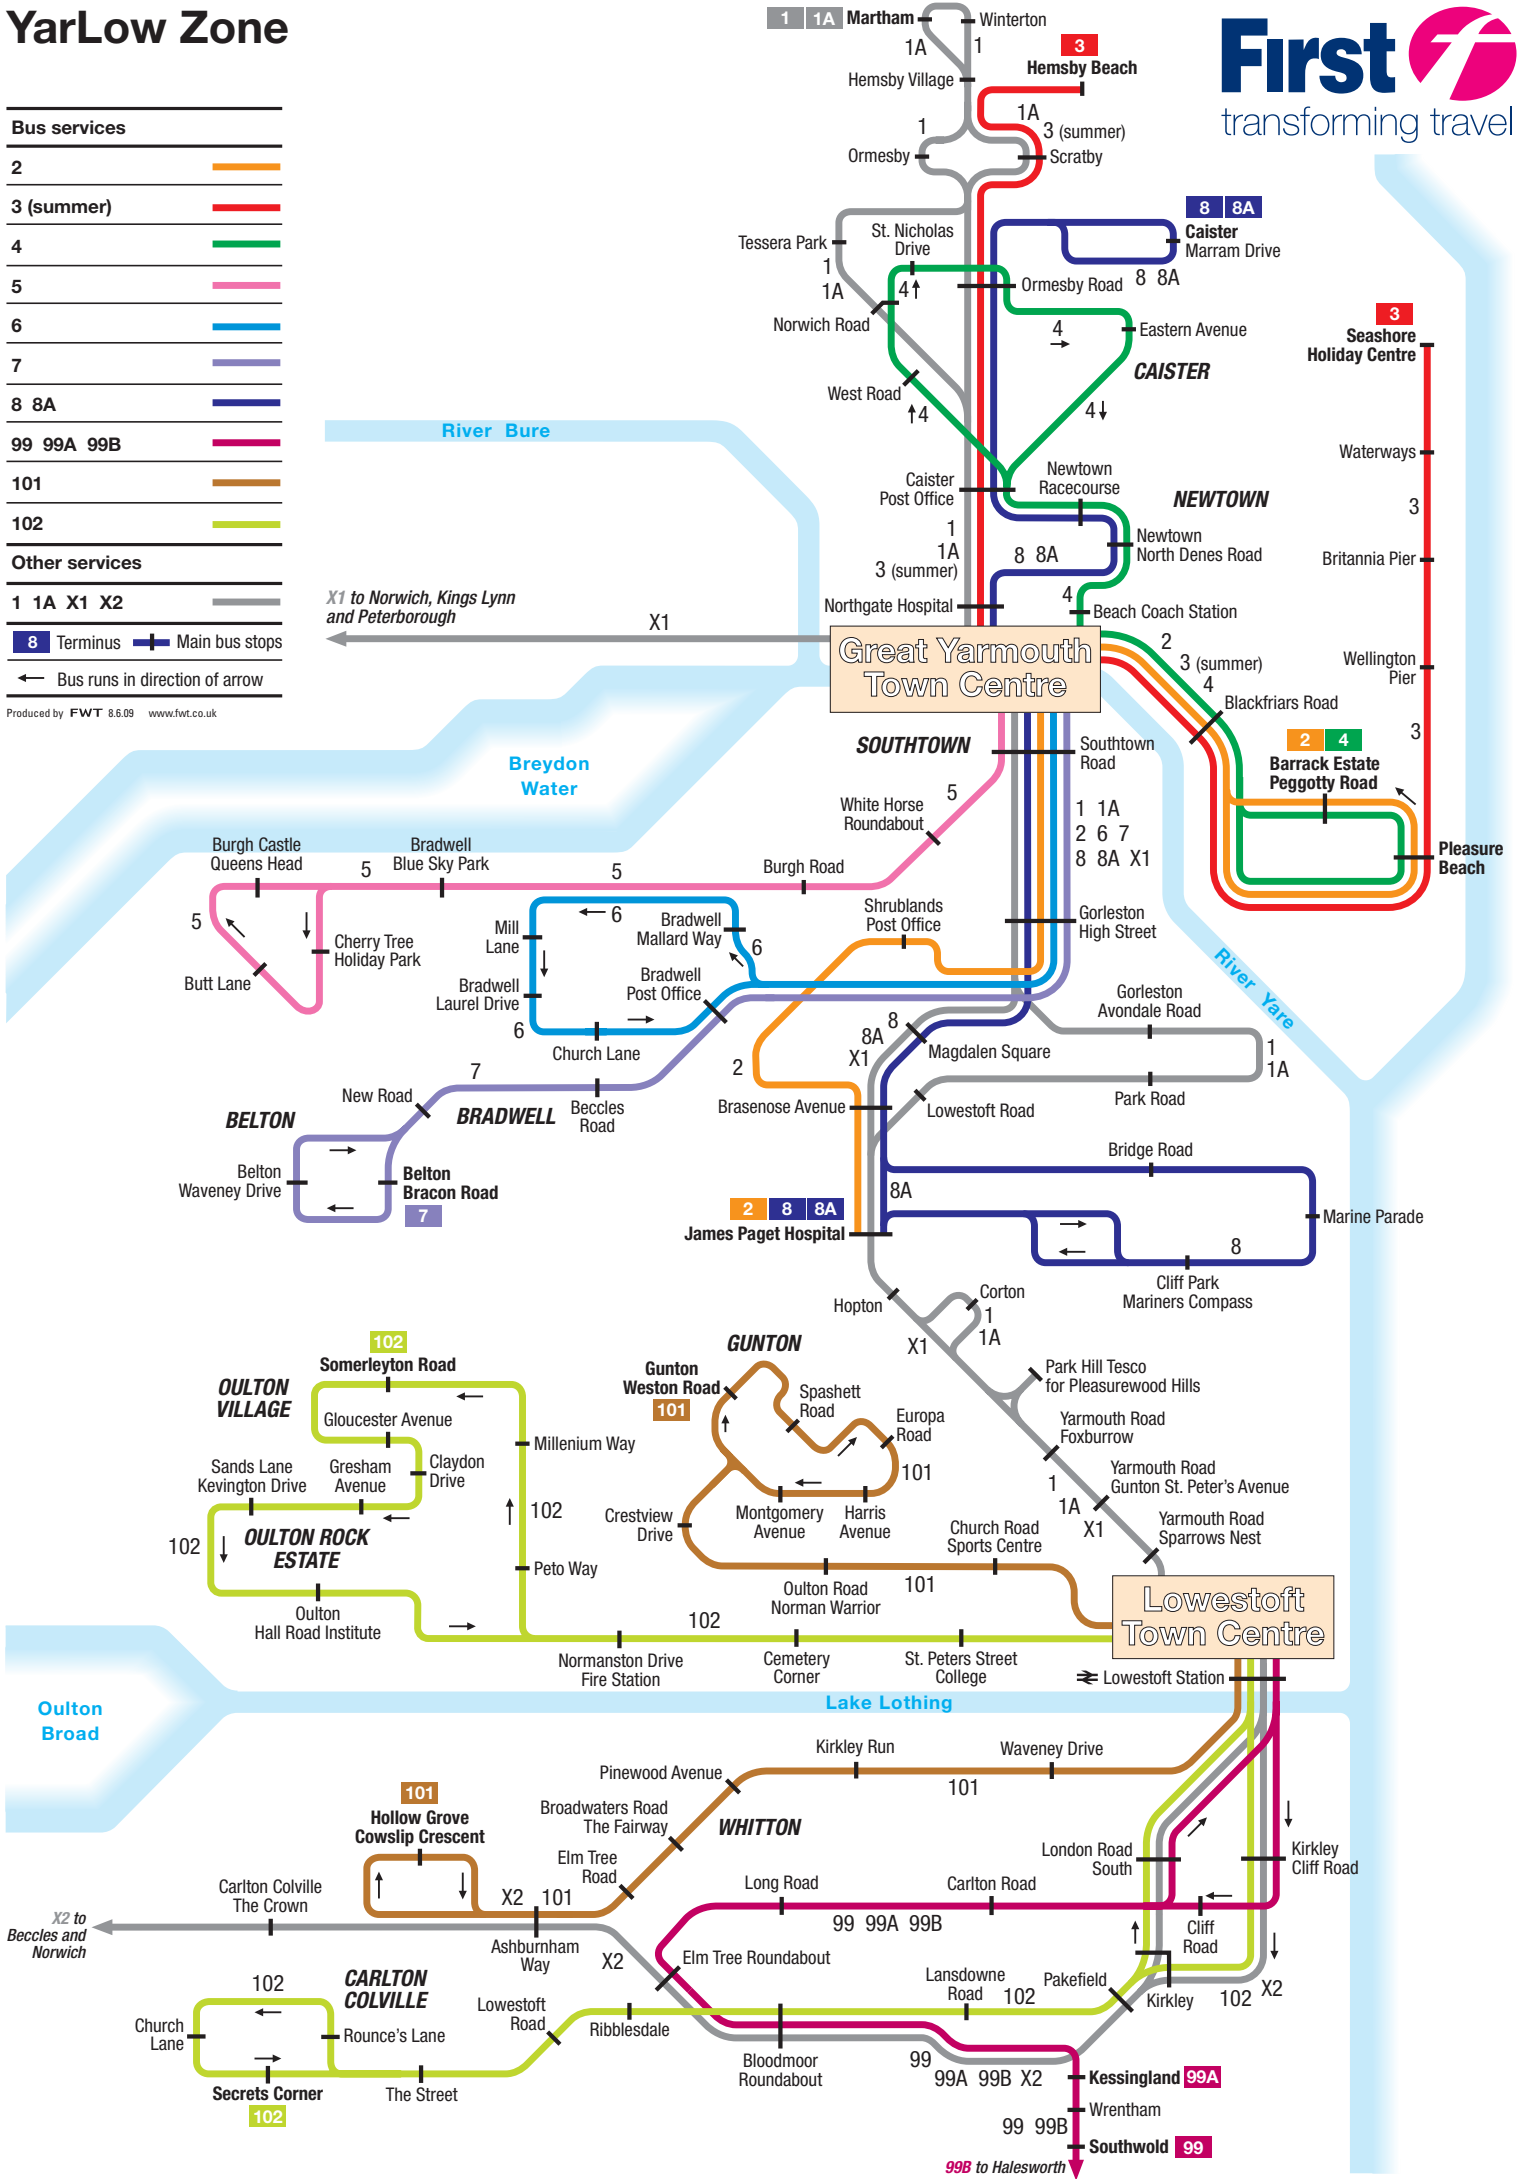

YarLow Zone

Bus services	
2	
3 (summer)	
4	
5	
6	
7	
8 8A	
99 99A 99B	
101	
102	
Other services	
1 1A X1 X2	
8	Terminus Main bus stops
← Bus runs in direction of arrow	

Produced by FWT 8.6.09 www.fwt.co.uk

X2 to Beccles and Norwich

99B to Halesworth