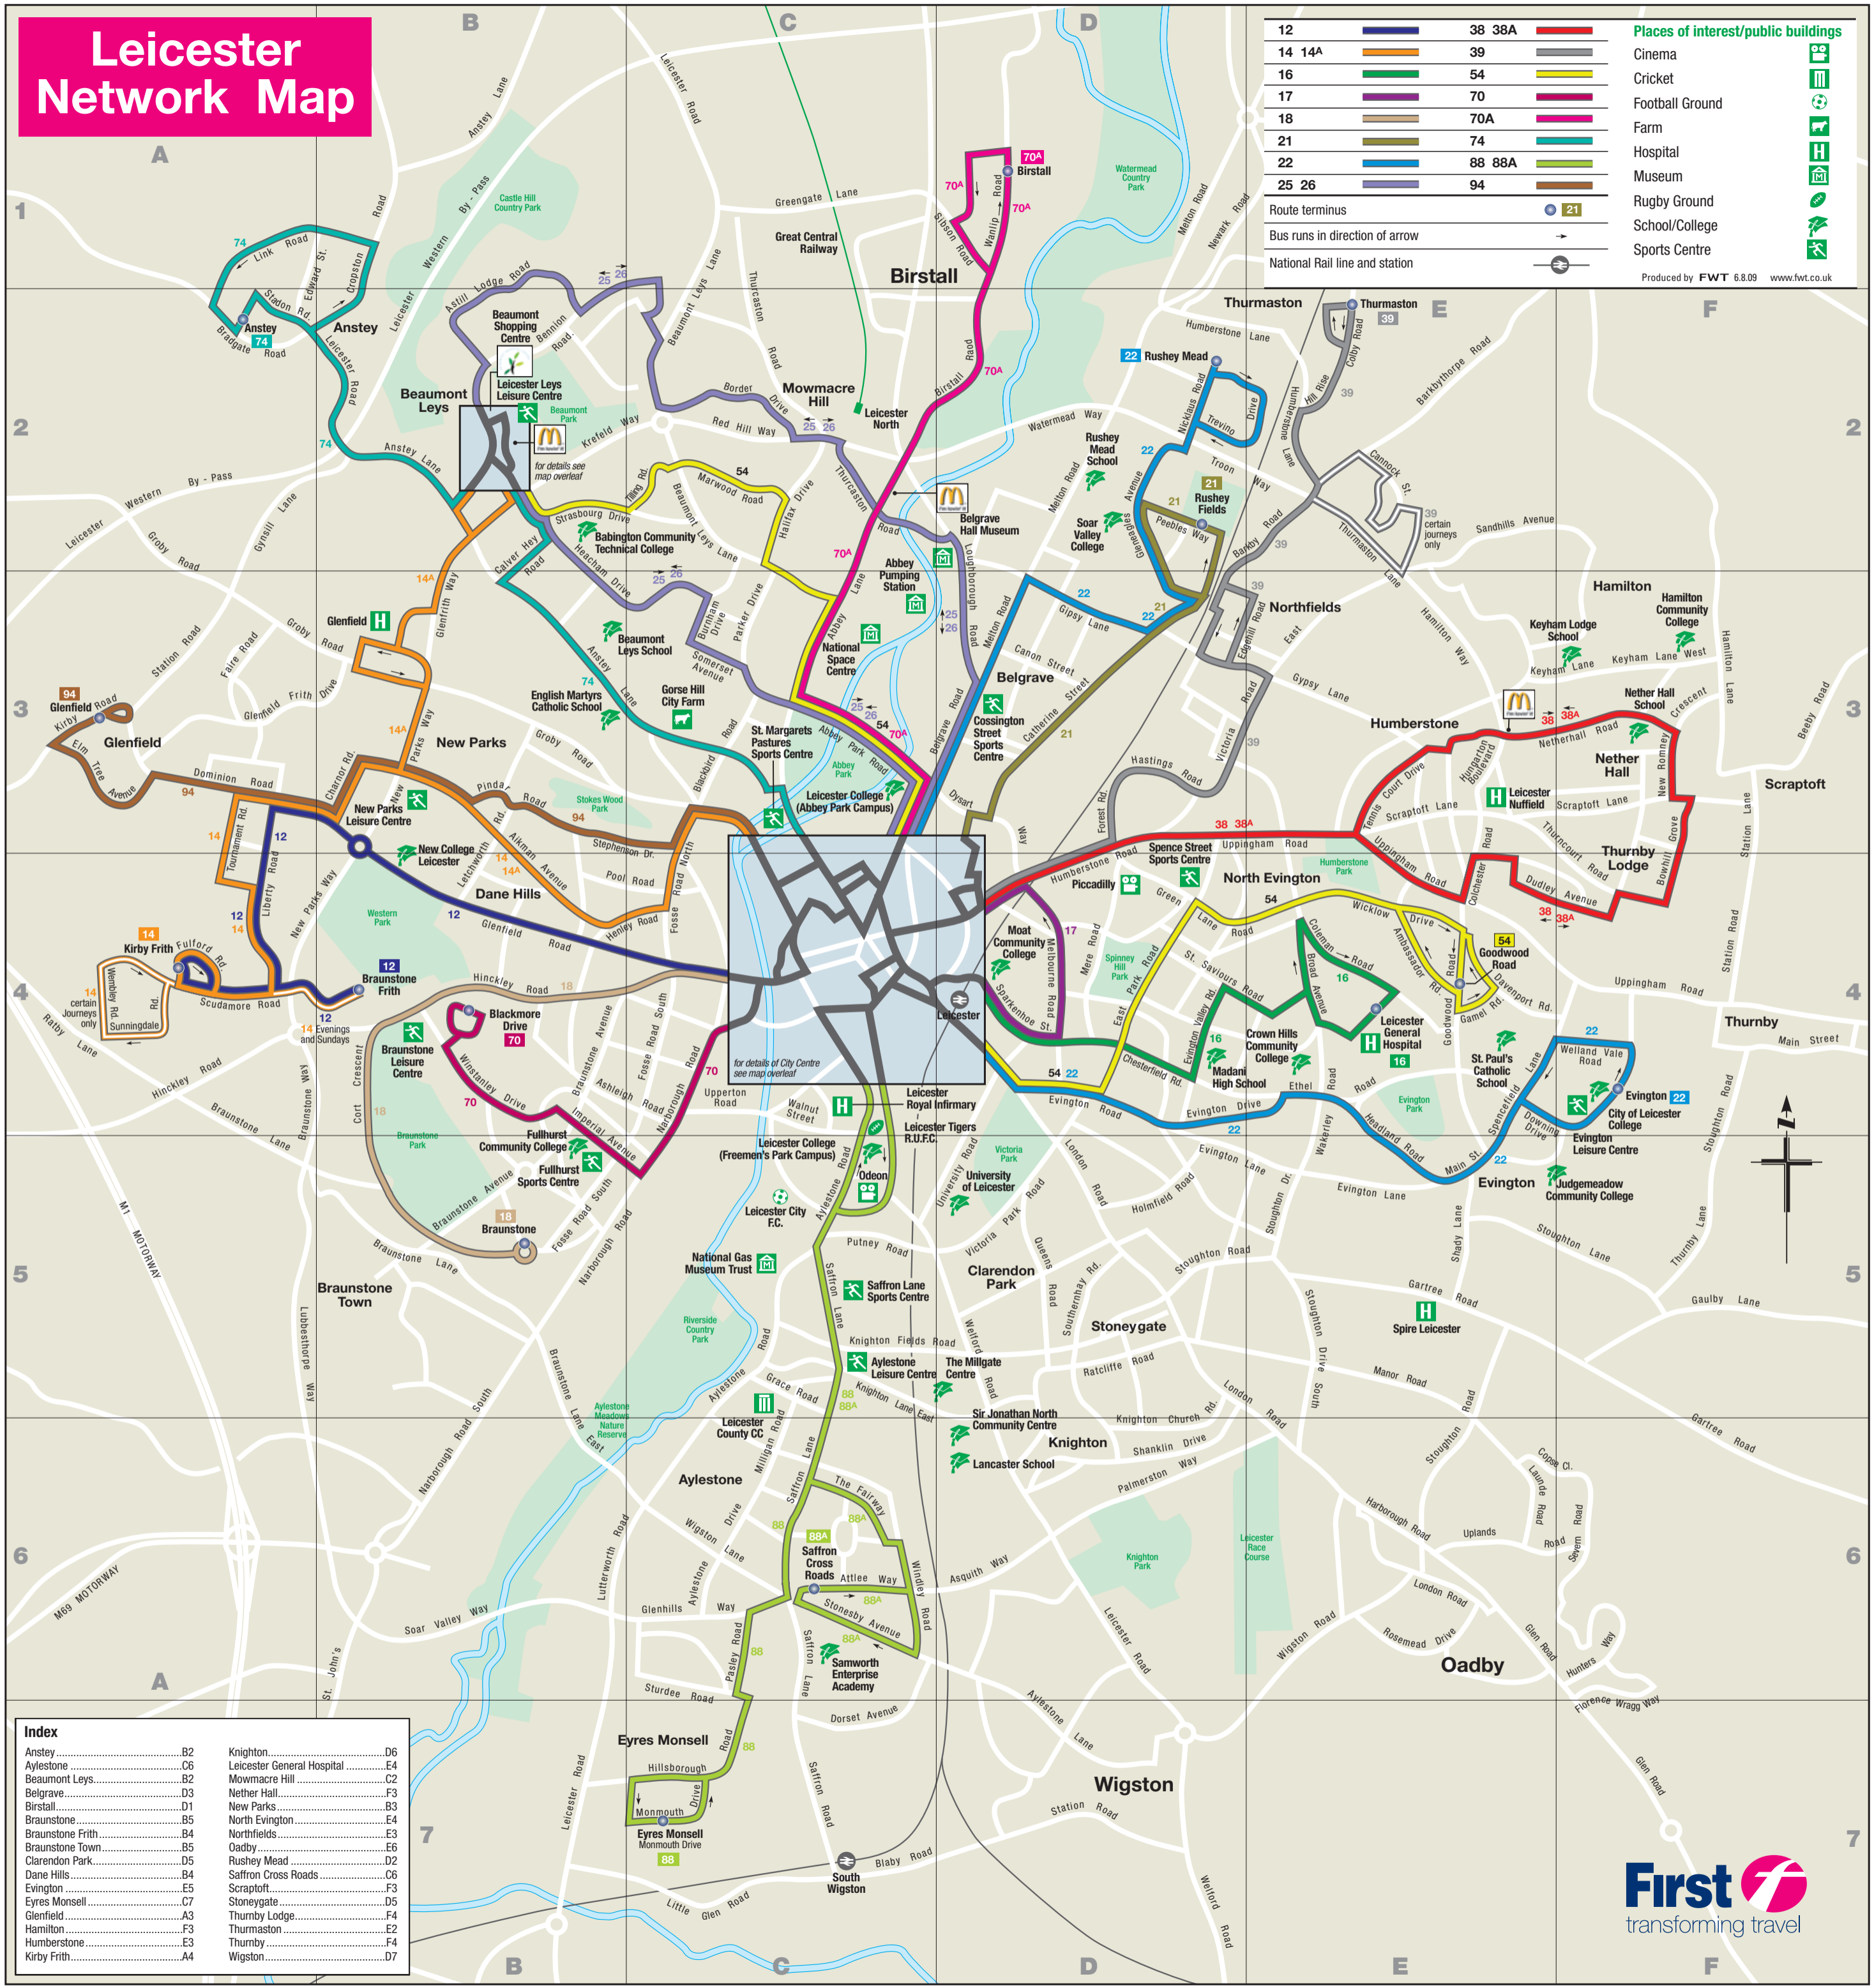

Leicester Network Map

12		38 38A		Places of interest/public buildings Cinema Cricket Football Ground Farm Hospital Museum Rugby Ground School/College Sports Centre
14 14A		39		
16		54		
17		70		
18		70A		
21		74		
22		88 88A		
25 26		94		
Route terminus				
Bus runs in direction of arrow				
National Rail line and station				

Produced by FWT 6.8.09 www.fwt.co.uk

Index	
Anstey	B2
Aylestone	C6
Beaumont Leys	B2
Belgrave	D3
Birstall	D1
Braunstone	B5
Braunstone Frith	B4
Braunstone Town	B5
Clarendon Park	D5
Evington	E5
Eyres Monsell	D5
Glenfield	A3
Hamilton	F3
Humberstone	E3
Kirby Frith	A4
Knights	D6
Leicester General Hospital	E4
Mowmacre Hill	C2
Nether Hall	F3
New Parks	B3
North Evington	E4
Northfields	E3
Oadby	E6
Rushey Mead	E4
Saffron Cross Roads	C6
Scraptoft	F3
Stoneygate	D5
Thurmaston	E4
Thurnby	F4
Wigston	D7