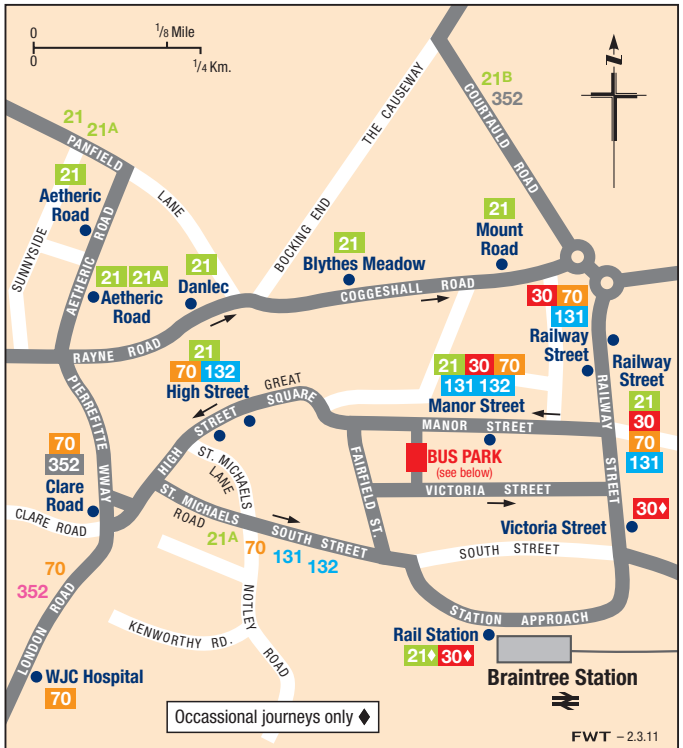

Braintree Town Centre

Braintree Bus Park Stand Information

Stand	Service	Destination
A	131 132	Witham
B	30	Beckers Green
	70	Chelmsford
	352	Chelmsford
C	21 21A	Black Notley
	30	Kings Park via Marlborough
	70	Colchester
D	21	Halstead via Deanery Gardens
	21B 352	Halstead via Church Lane
E	131 132	Springwood Drive
	X32	Stansted Airport