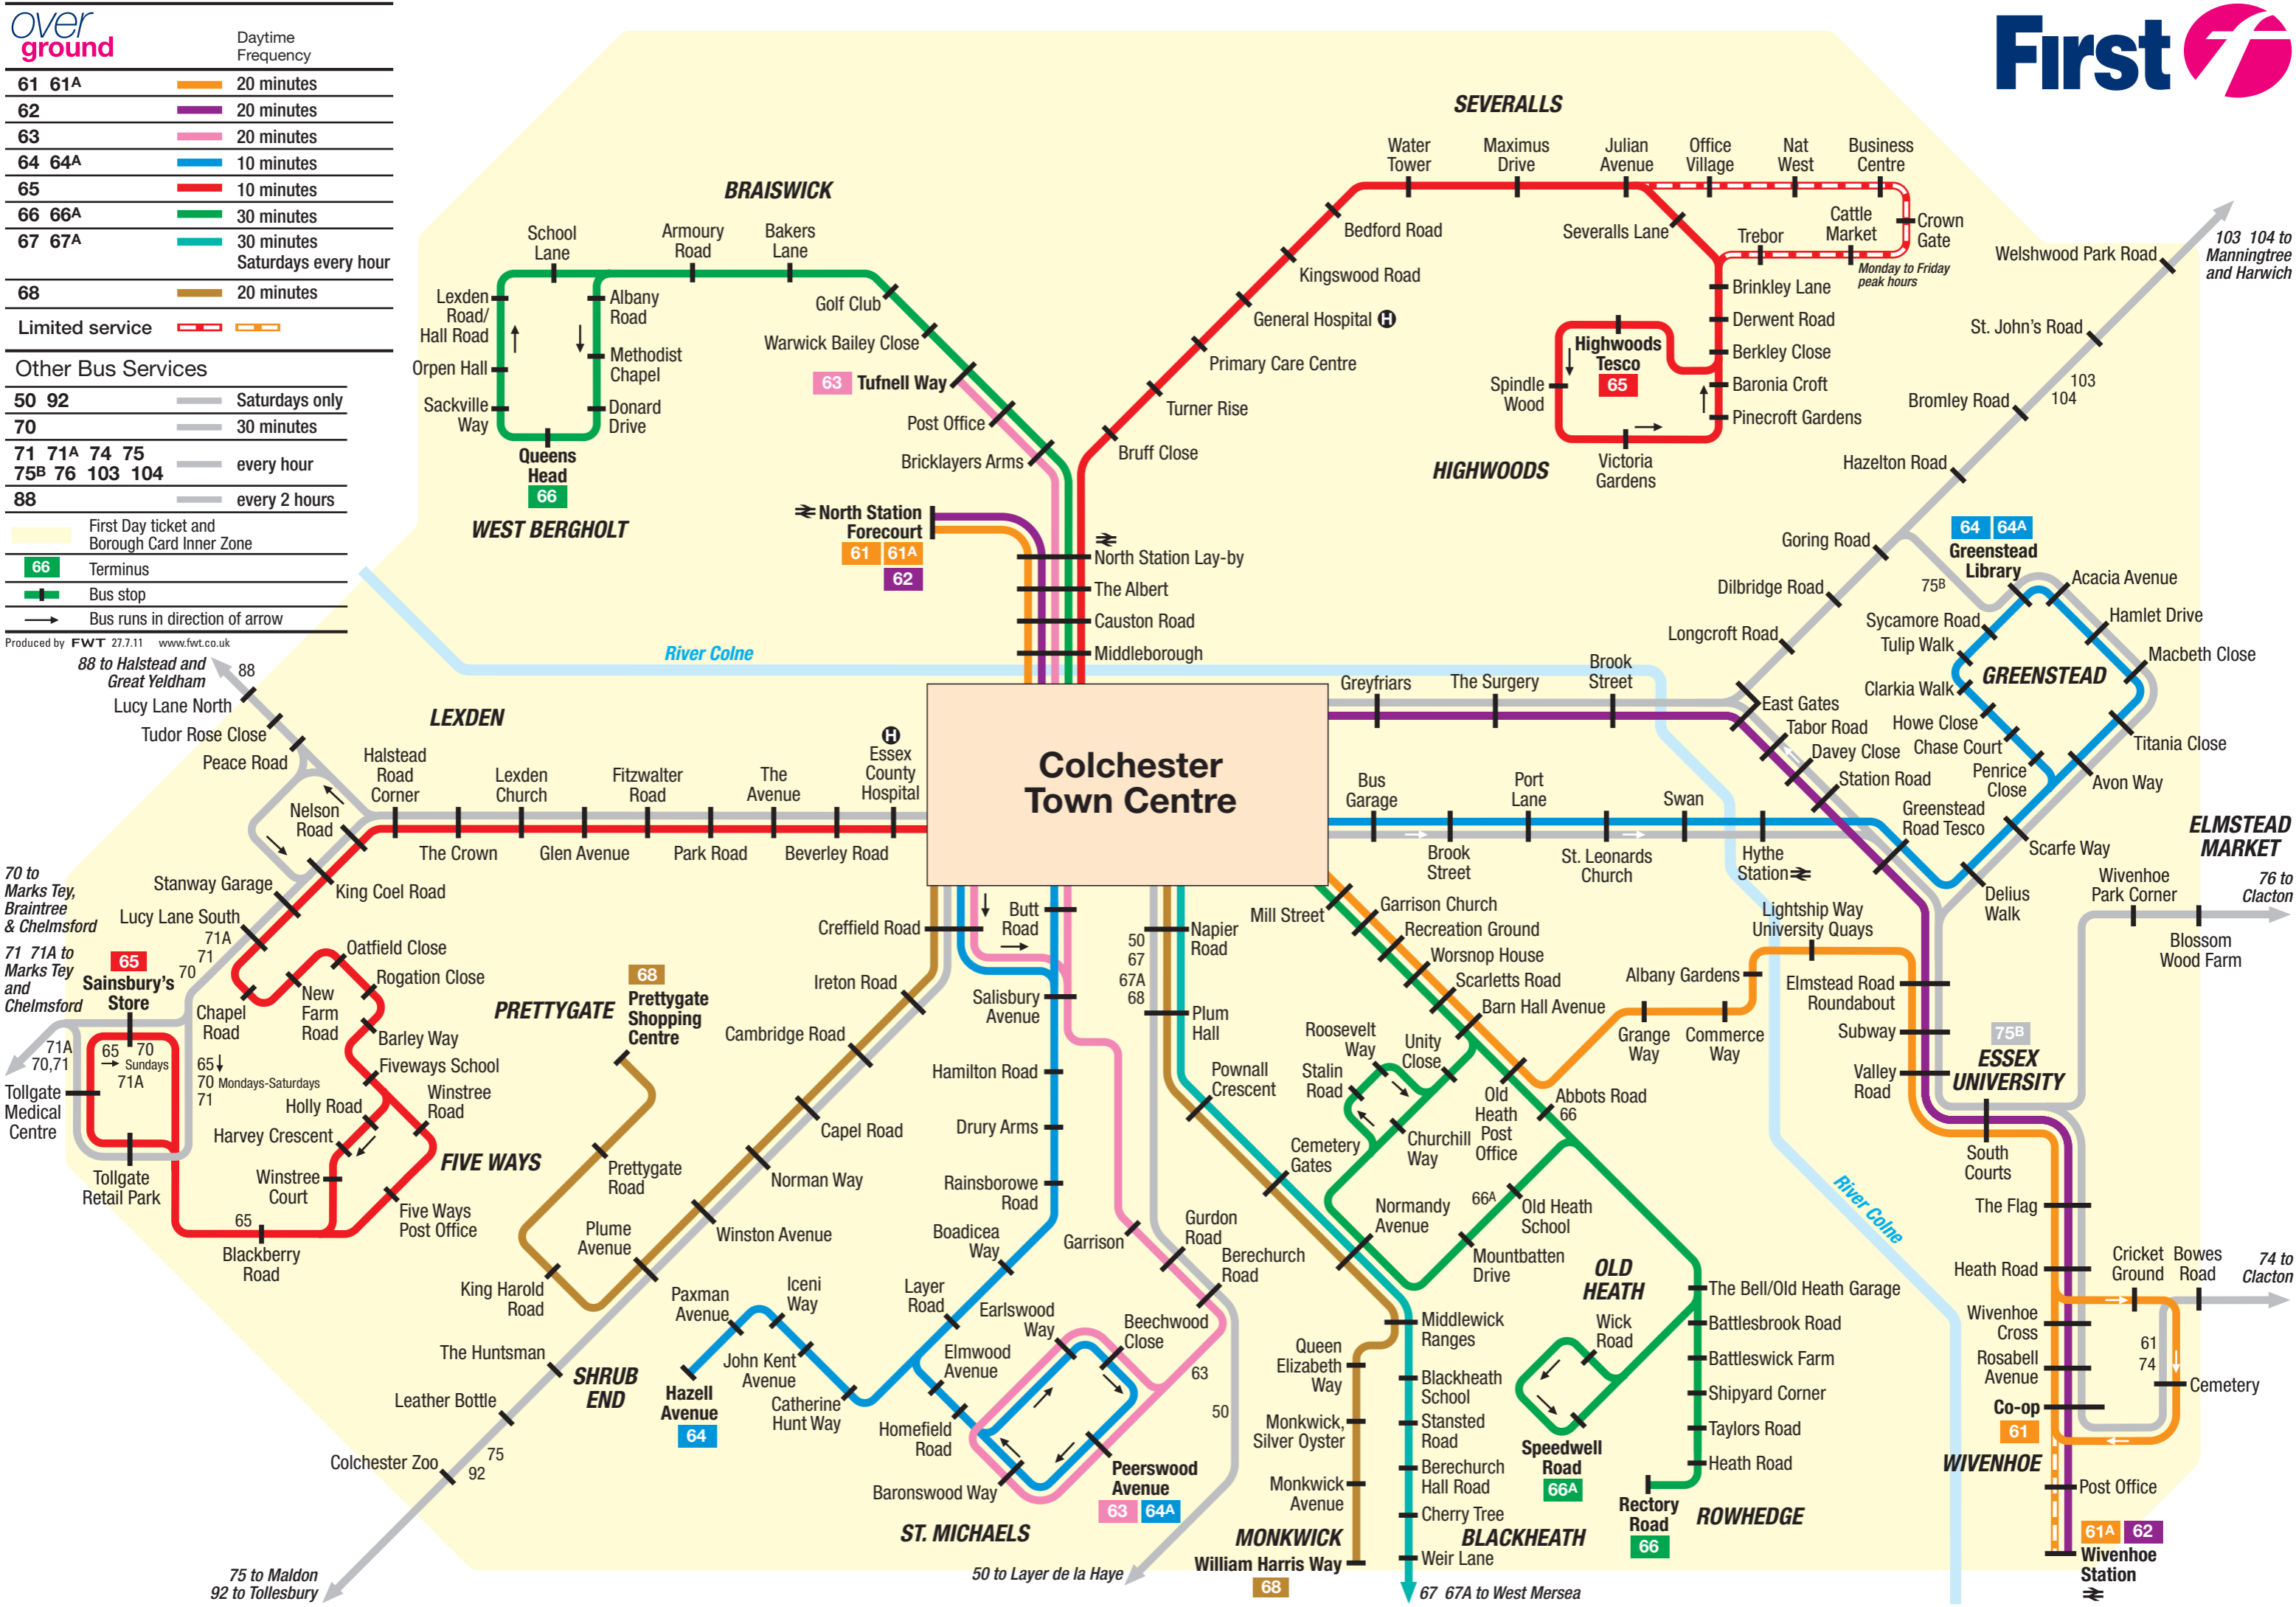

61 61A	20 minutes
62	20 minutes
63	20 minutes
64 64A	10 minutes
65	10 minutes
66 66A	30 minutes
67 67A	30 minutes
68	20 minutes

Limited service

Other Bus Services

50 92	Saturdays only
70	30 minutes
71 71A 74 75	every hour
75B 76 103 104	every hour
88	every 2 hours

- First Day ticket and Borough Card Inner Zone
- 66 Terminus
- Bus stop
- Bus runs in direction of arrow

Produced by FWT 27.7.11 www.fwt.co.uk

88 to Halstead and Great Yeldham
 70 to Marks Tey, Braintree & Chelmsford
 71 71A to Marks Tey and Chelmsford
 75 to Maldon
 92 to Tollesbury
 50 to Layer de la Haye
 67 67A to West Mersea
 76 to Clacton
 74 to Clacton
 103 104 to Manningtree and Harwich