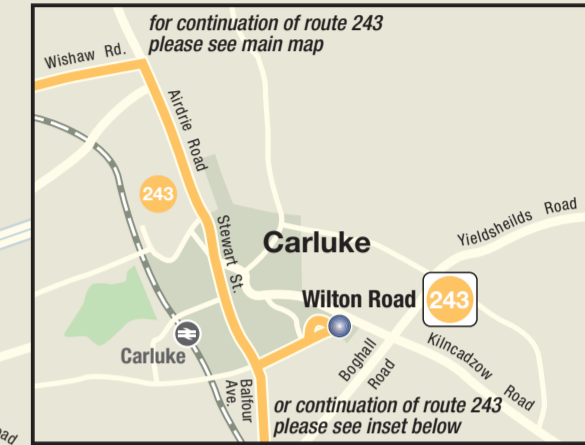

Lanarkshire Network Map

7 7A	66 166	228	255
16 18	77	229	263
17	113	230	267
20	201	240	X1
31 131	207 209	241	X11
32	225	242	
62	226	243	
65 165	227	245	

Certain journeys or limited services
Bus runs in direction of arrow
Route terminus
First Scotrail line and station

Places of interest/public buildings

- Football Ground
- Hospital
- Museum
- Sports Centre
- Theatre

Unlimited Travel in Lanarkshire

Lanarkshire **FirstDay** £3.50
Lanarkshire **FirstWeek** £13.00