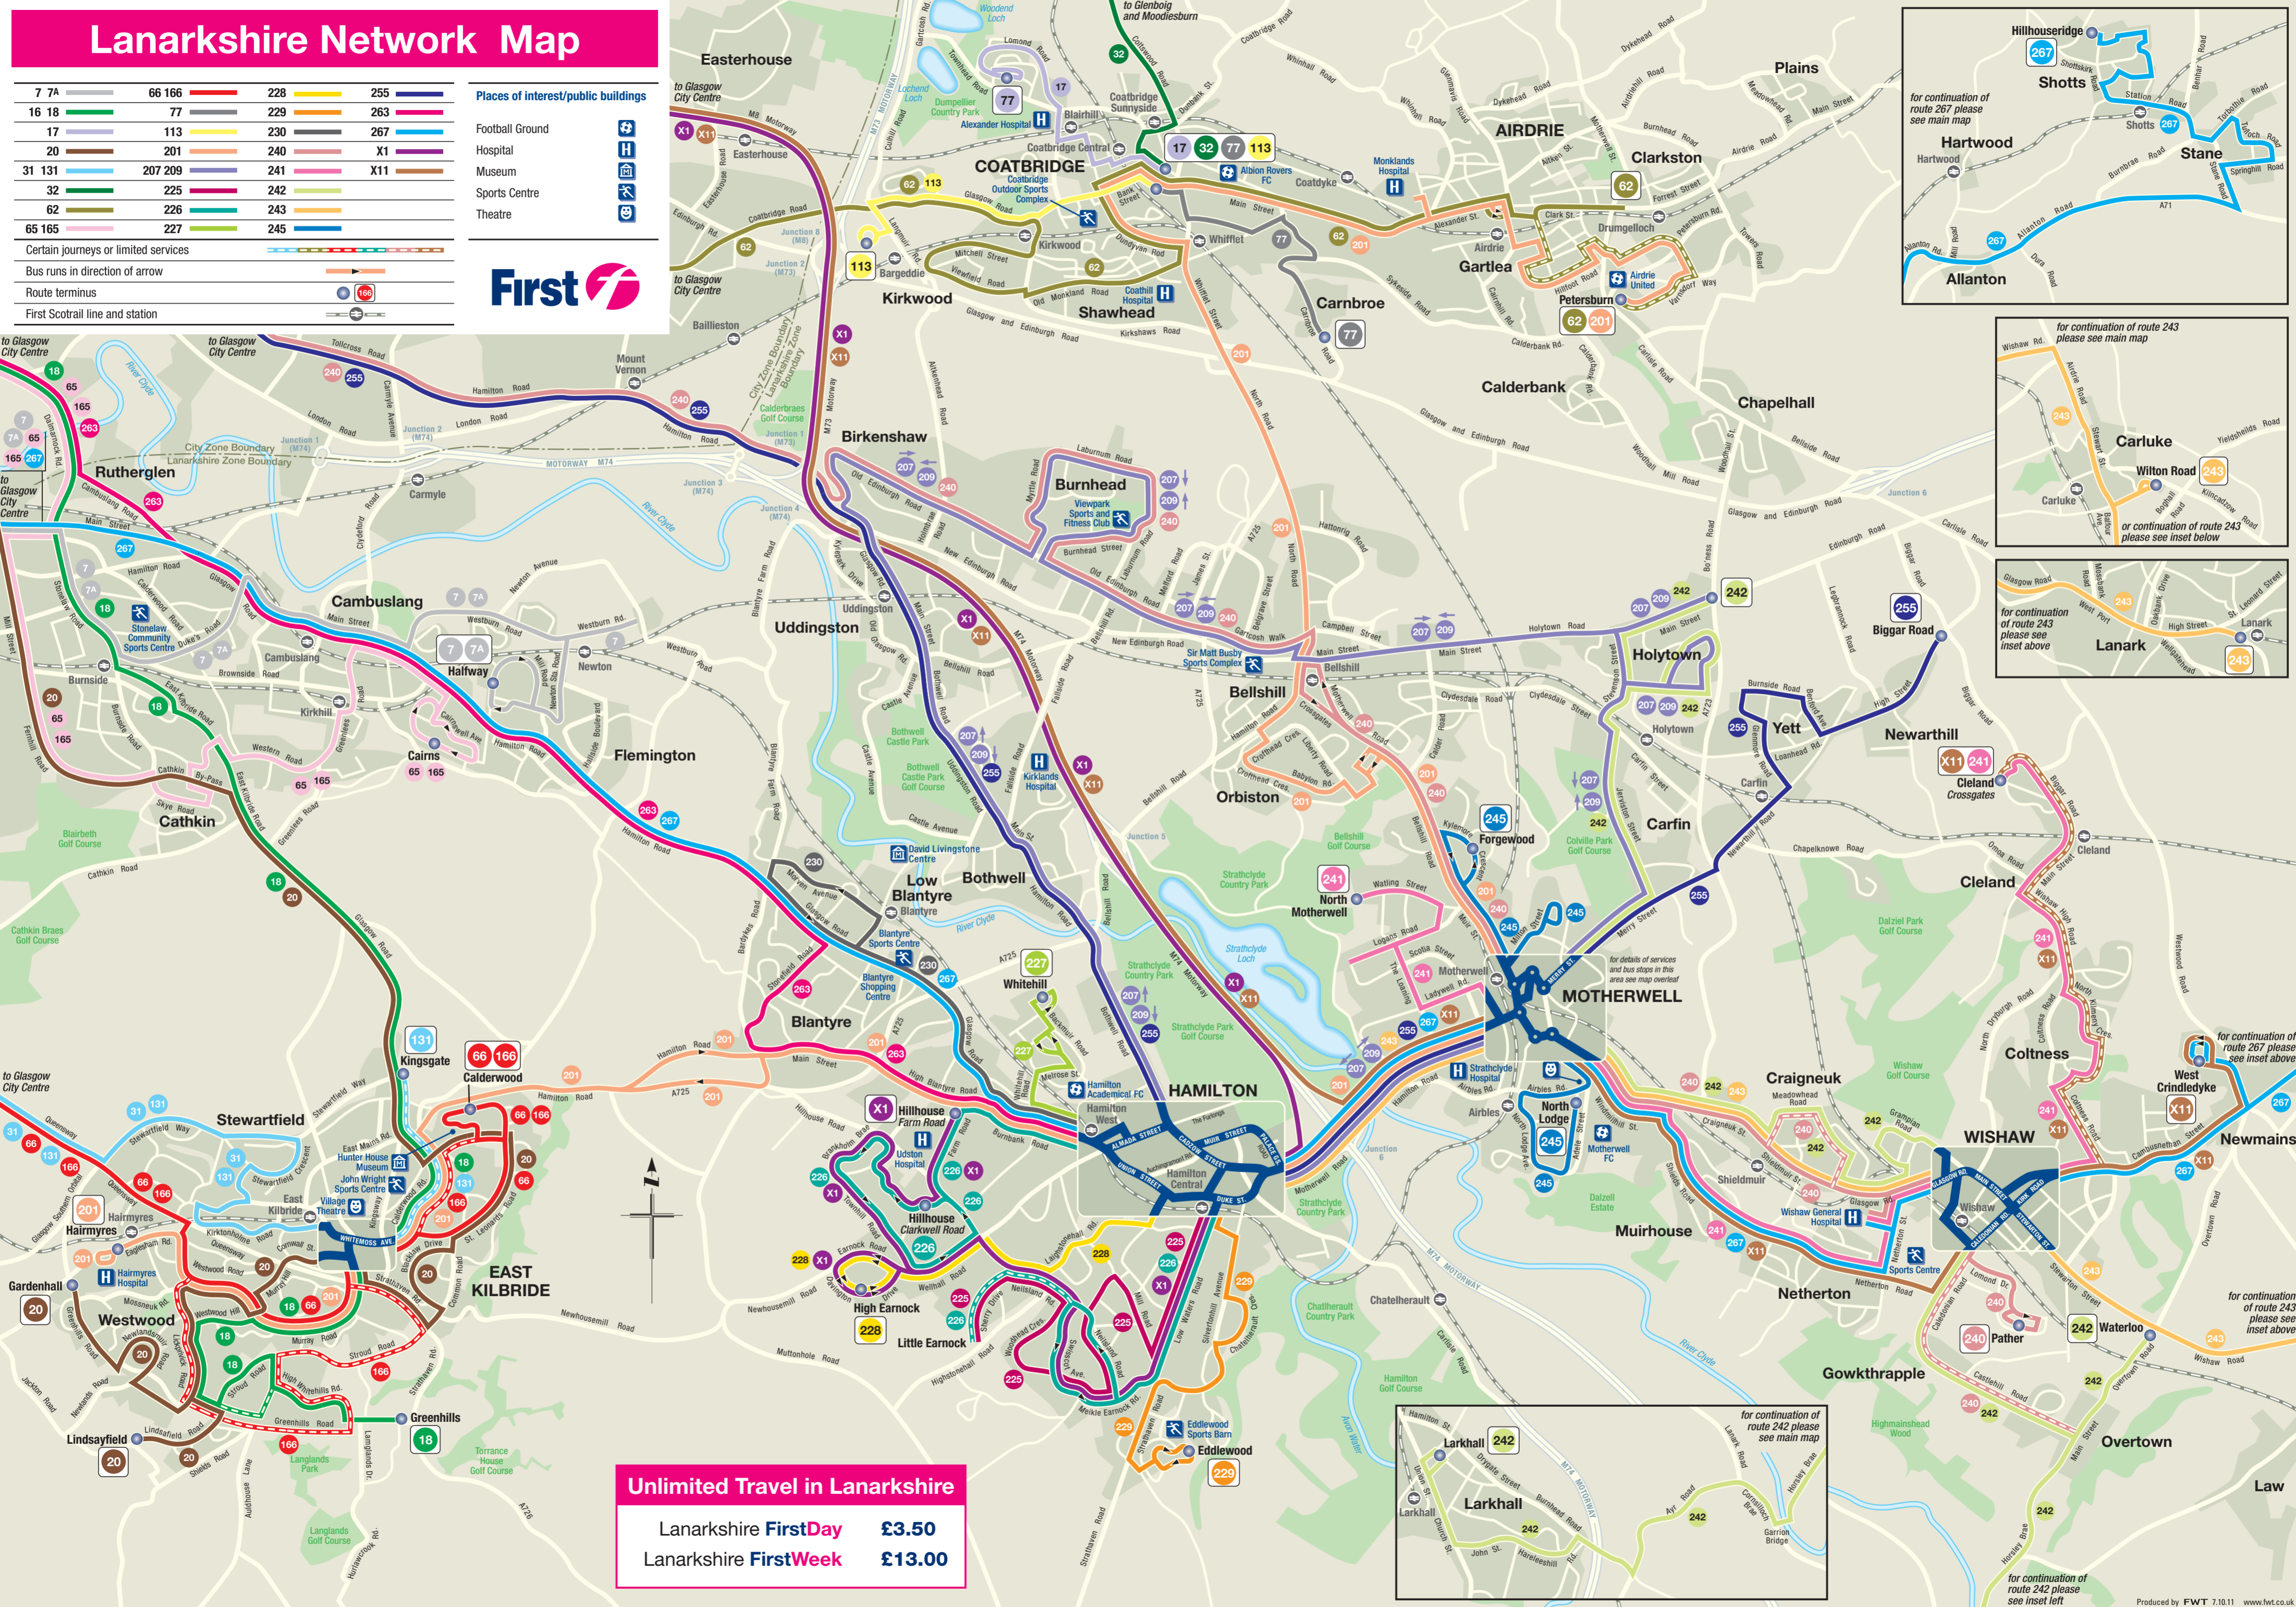

# Lanarkshire Network Map

|        |         |     |     |
|--------|---------|-----|-----|
| 7 7A   | 66 166  | 228 | 255 |
| 16 18  | 77      | 229 | 263 |
| 17     | 113     | 230 | 267 |
| 20     | 201     | 240 | X1  |
| 31 131 | 207 209 | 241 | X11 |
| 32     | 225     | 242 |     |
| 62     | 226     | 243 |     |
| 65 165 | 227     | 245 |     |

Certain journeys or limited services  
 Bus runs in direction of arrow  
 Route terminus  
 First Scotrail line and station

## Places of interest/public buildings

- Football Ground
- Hospital
- Museum
- Sports Centre
- Theatre

**Unlimited Travel in Lanarkshire**

Lanarkshire **FirstDay** £3.50  
 Lanarkshire **FirstWeek** £13.00