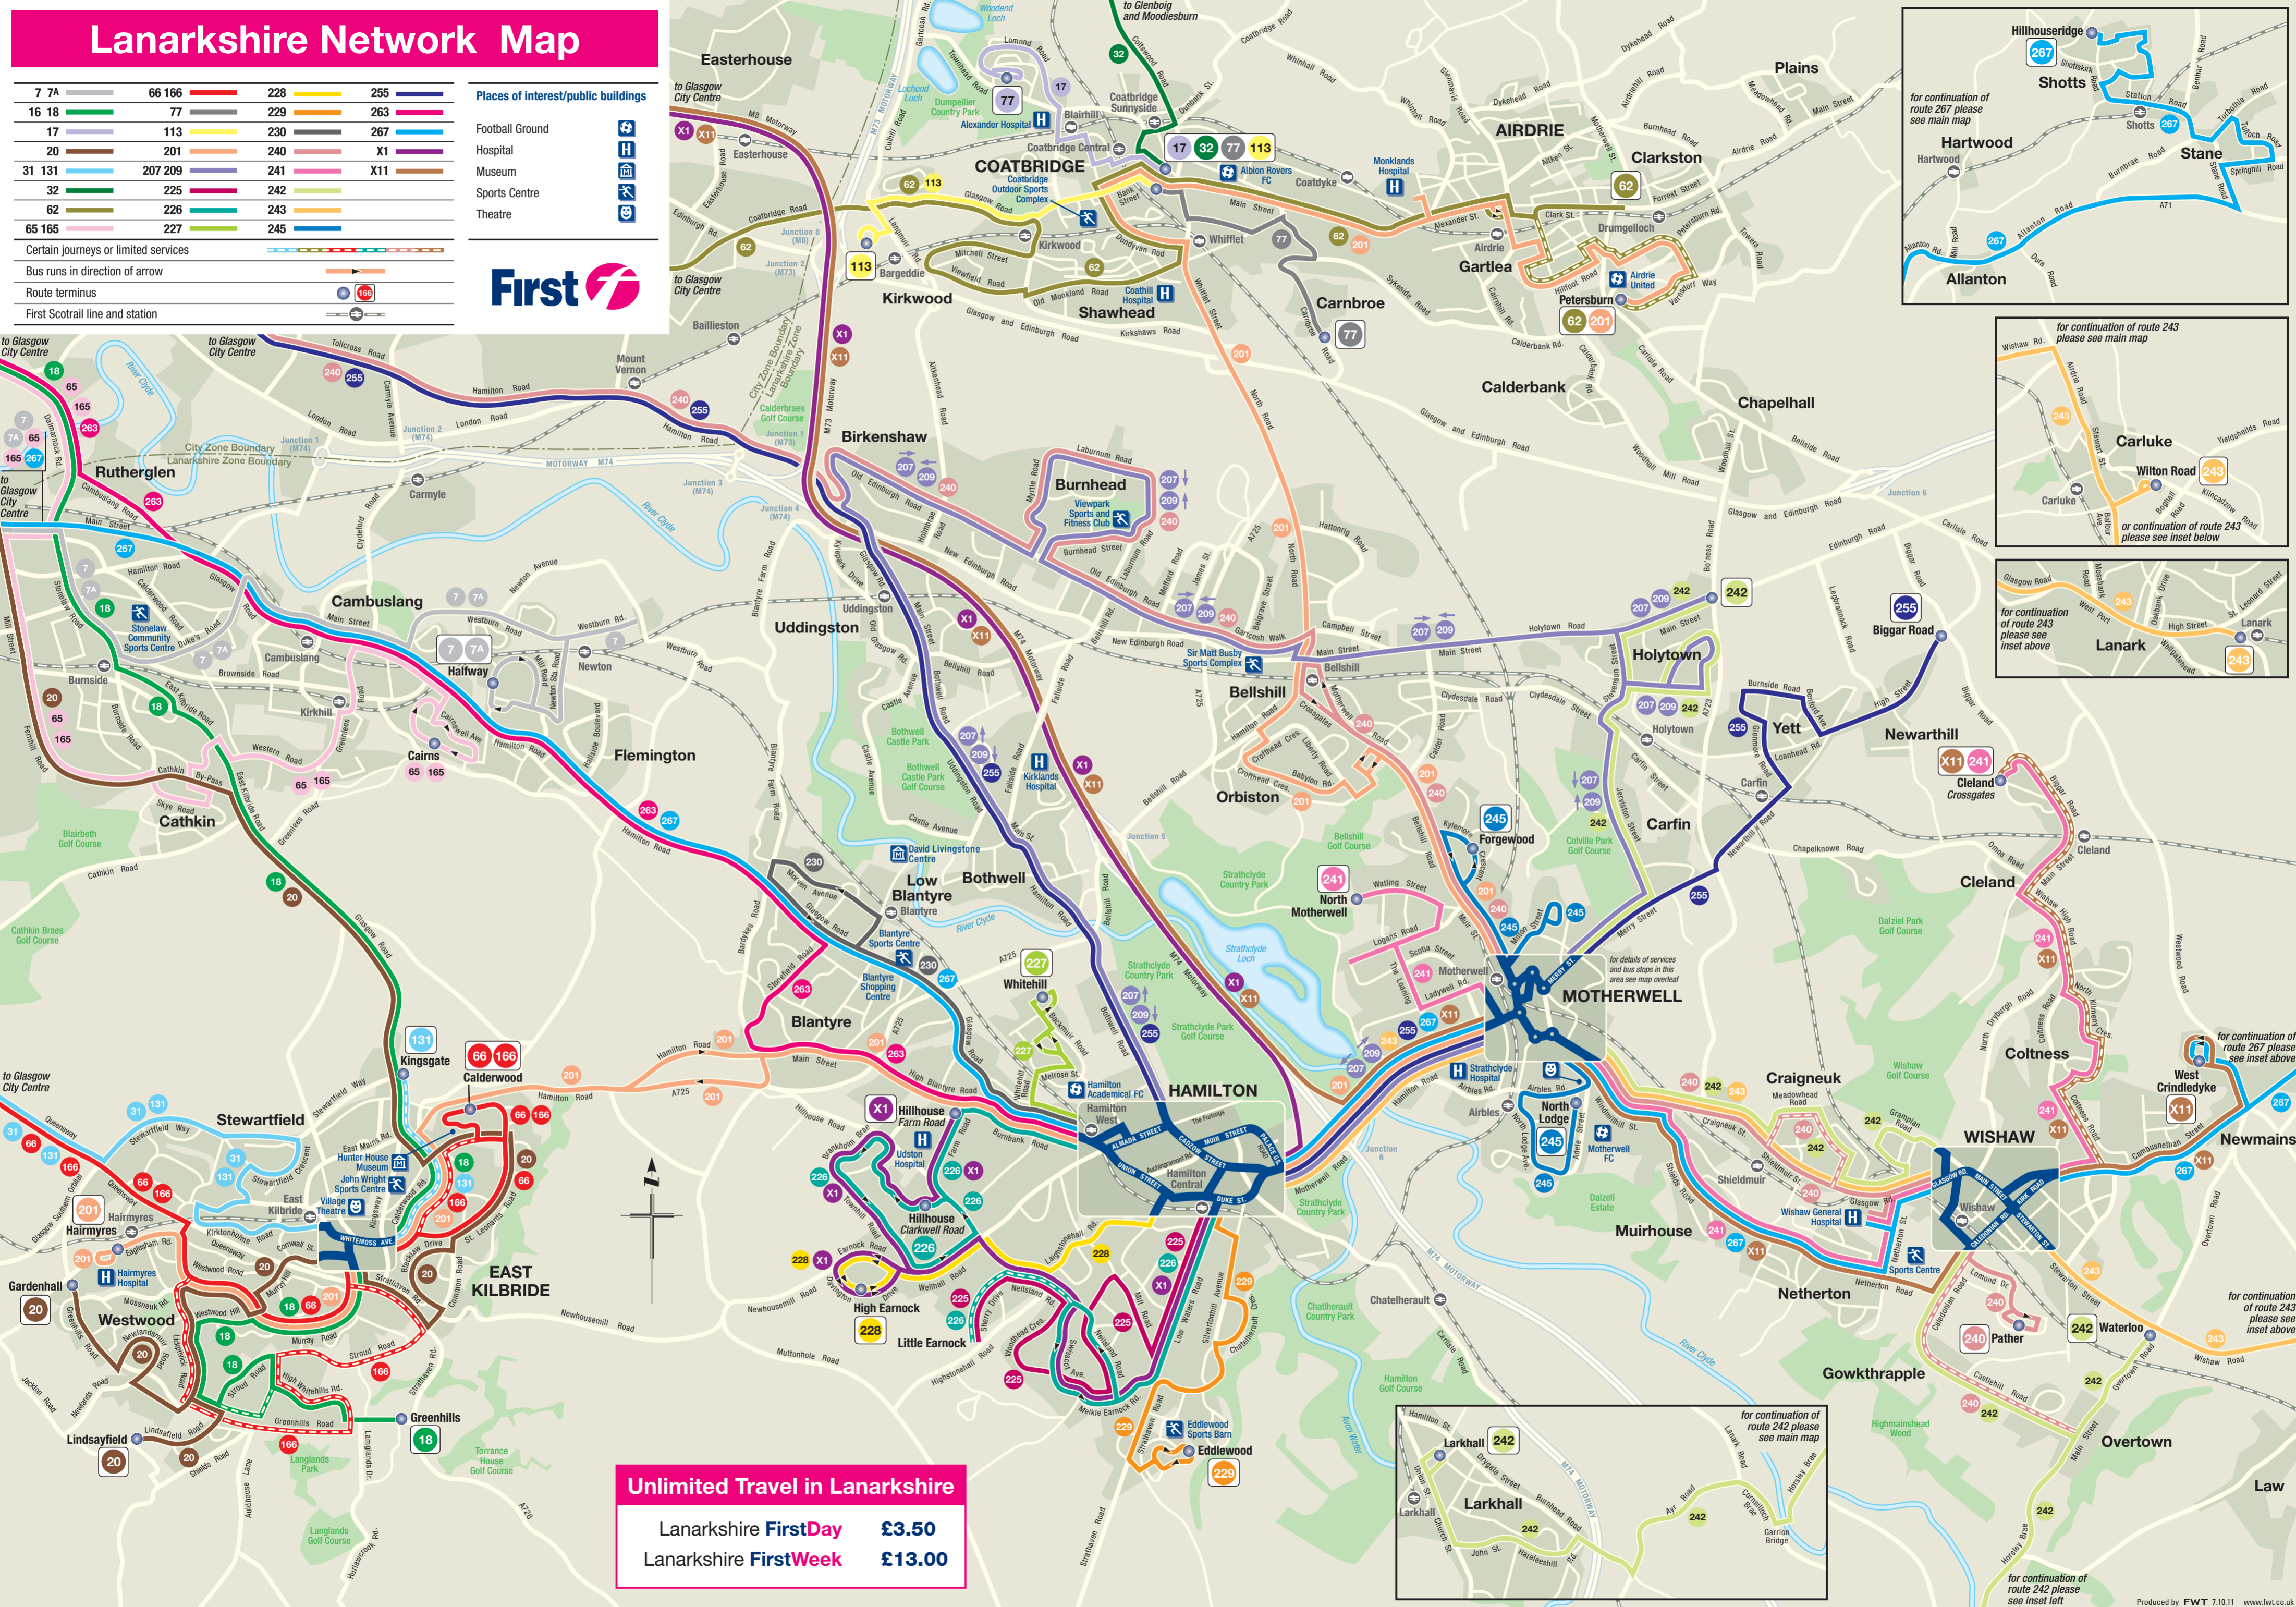

Lanarkshire Network Map

7 7A	66 166	228	255
16 18	77	229	263
17	113	230	267
20	201	240	X1
31 131	207 209	241	X11
32	225	242	
62	226	243	
65 165	227	245	

Certain journeys or limited services
 Bus runs in direction of arrow
 Route terminus
 First Scotrail line and station

Places of interest/public buildings

- Football Ground
- Hospital
- Museum
- Sports Centre
- Theatre

for continuation of route 267 please see inset above

for continuation of route 242 please see inset left

Unlimited Travel in Lanarkshire

Lanarkshire **FirstDay** £3.50
 Lanarkshire **FirstWeek** £13.00