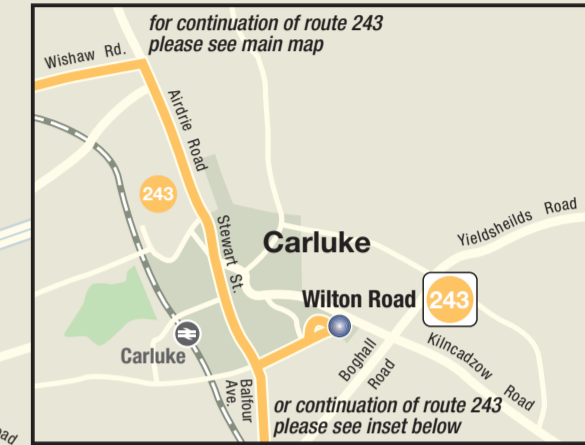

Lanarkshire Network Map

7 7A	66 166	228	255
16 18	77	229	263
17	113	230	267
20	201	240	X1
31 131	207 209	241	X11
32	225	242	
62	226	243	
65 165	227	245	

Certain journeys or limited services
 Bus runs in direction of arrow
 Route terminus
 First Scotrail line and station

Places of interest/public buildings

- Football Ground
- Hospital
- Museum
- Sports Centre
- Theatre

for continuation of route 267 please see inset above

for continuation of route 242 please see inset left