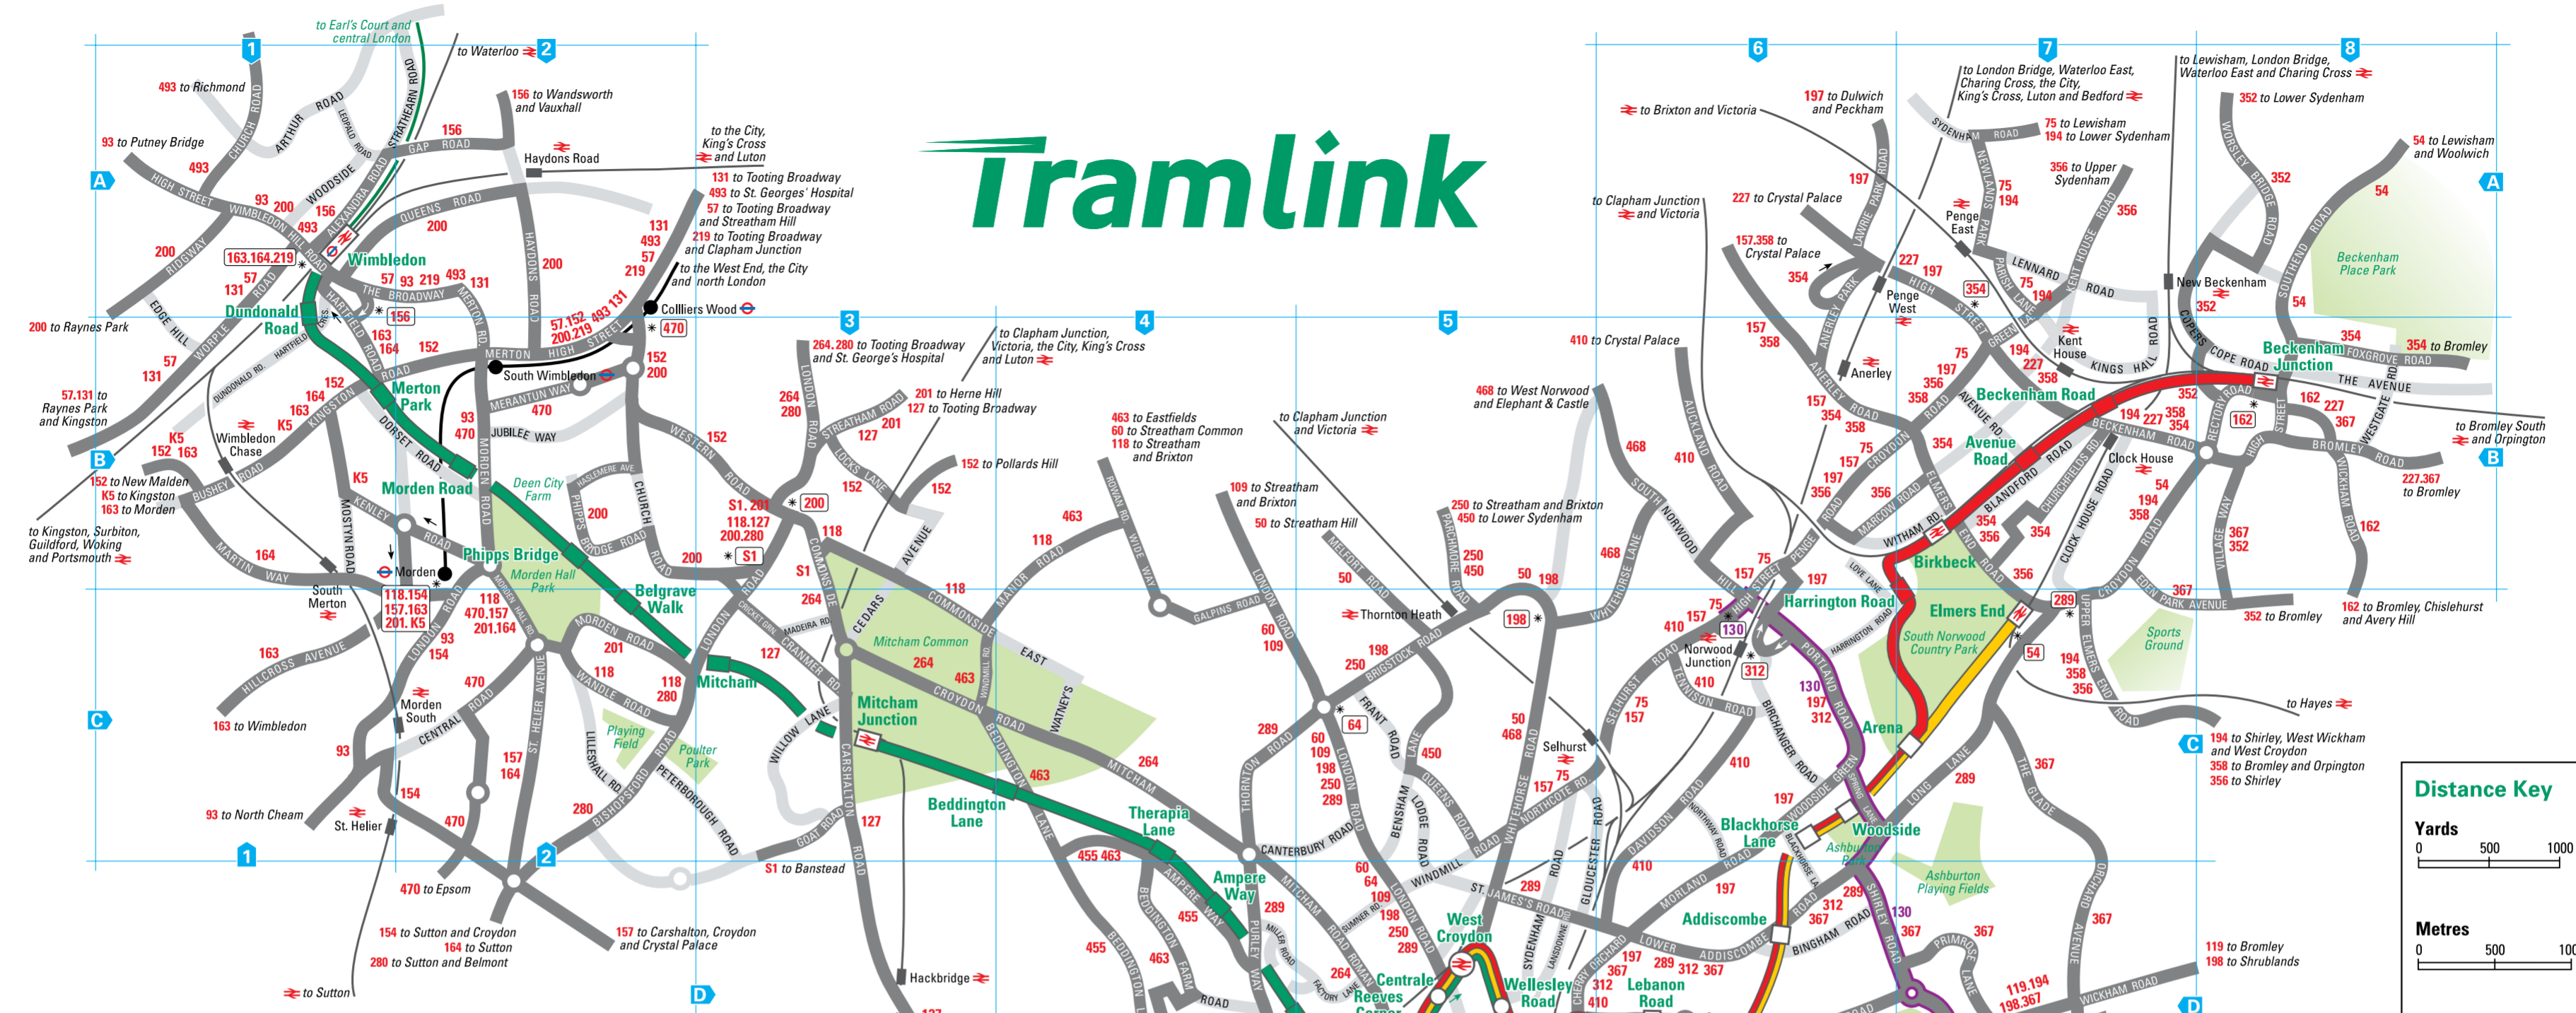

# Tramlink

## Croydon Town Centre

**Key**

- Bus roads
- Tramlink Feeder bus service
- Pedestrianised area
- Bus routes
- Bus route terminus
- Buses operate in one direction only
- National Rail Line and station
- Northern Line and station
- District Line and station

**Tram Key**

**Tramlink Route 1**

**Tramlink Route 2**

**Tramlink Route 3**

- Tram stop
- Interchange between different Tramlink routes
- Interchange with National Rail
- Interchange with London Underground
- Tramlink operates in one direction only