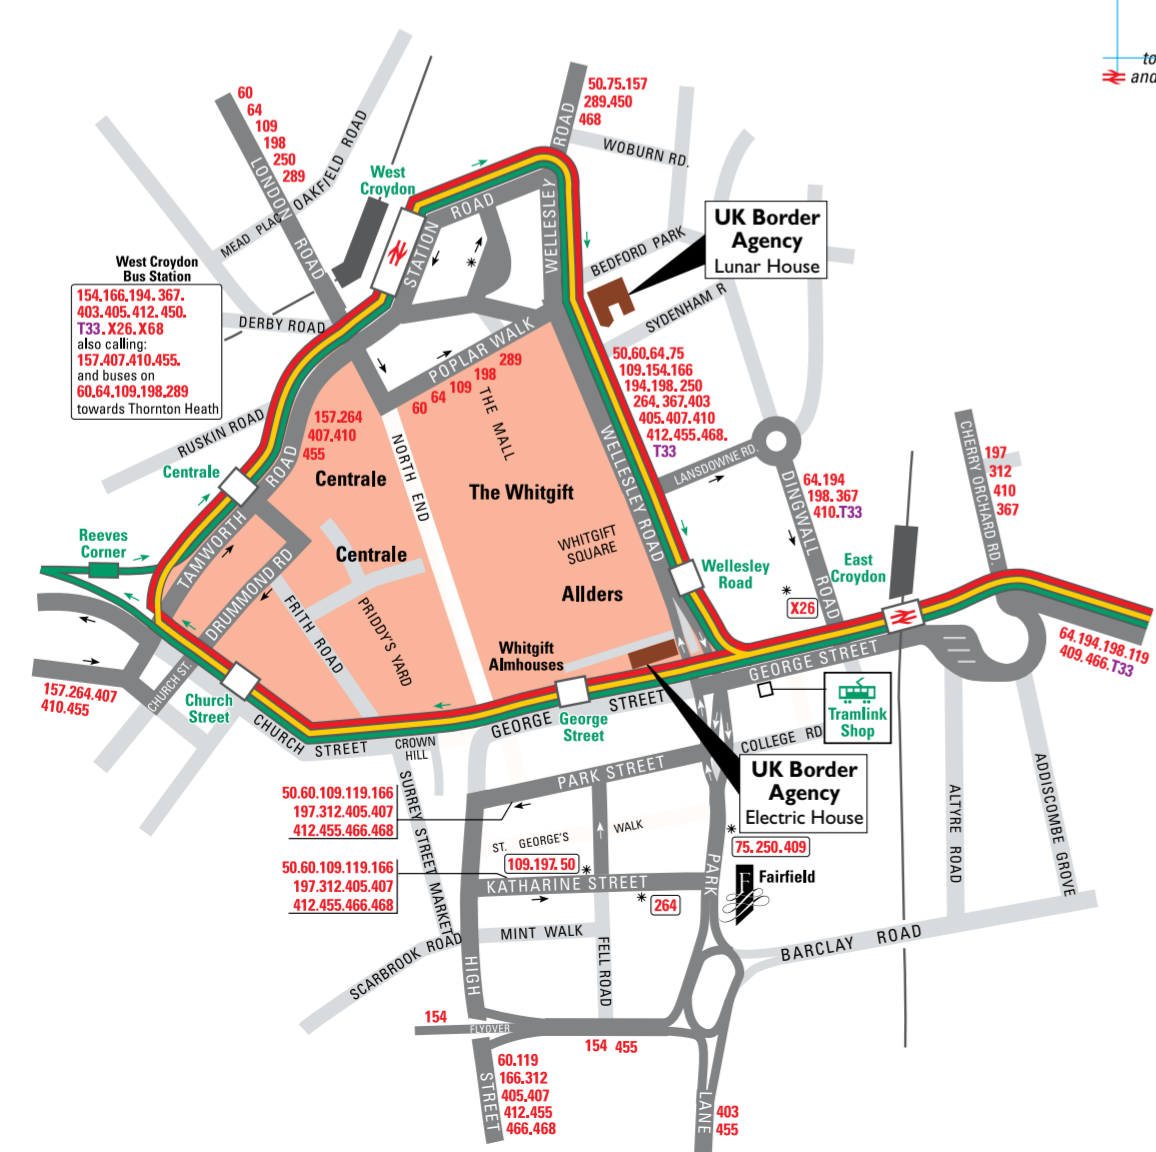

# Tramlink

## Croydon Town Centre

**Key**

- Bus roads
- Tramlink Feeder bus service
- Pedestrianised area
- Bus routes
- Bus route terminus
- Buses operate in one direction only
- National Rail Line and station
- Northern Line and station
- District Line and station

**Tram Key**

**Tramlink Route 1**

**Tramlink Route 2**

**Tramlink Route 3**

- Tram stop
- Interchange between different Tramlink routes
- Interchange with National Rail
- Interchange with London Underground
- Tramlink operates in one direction only