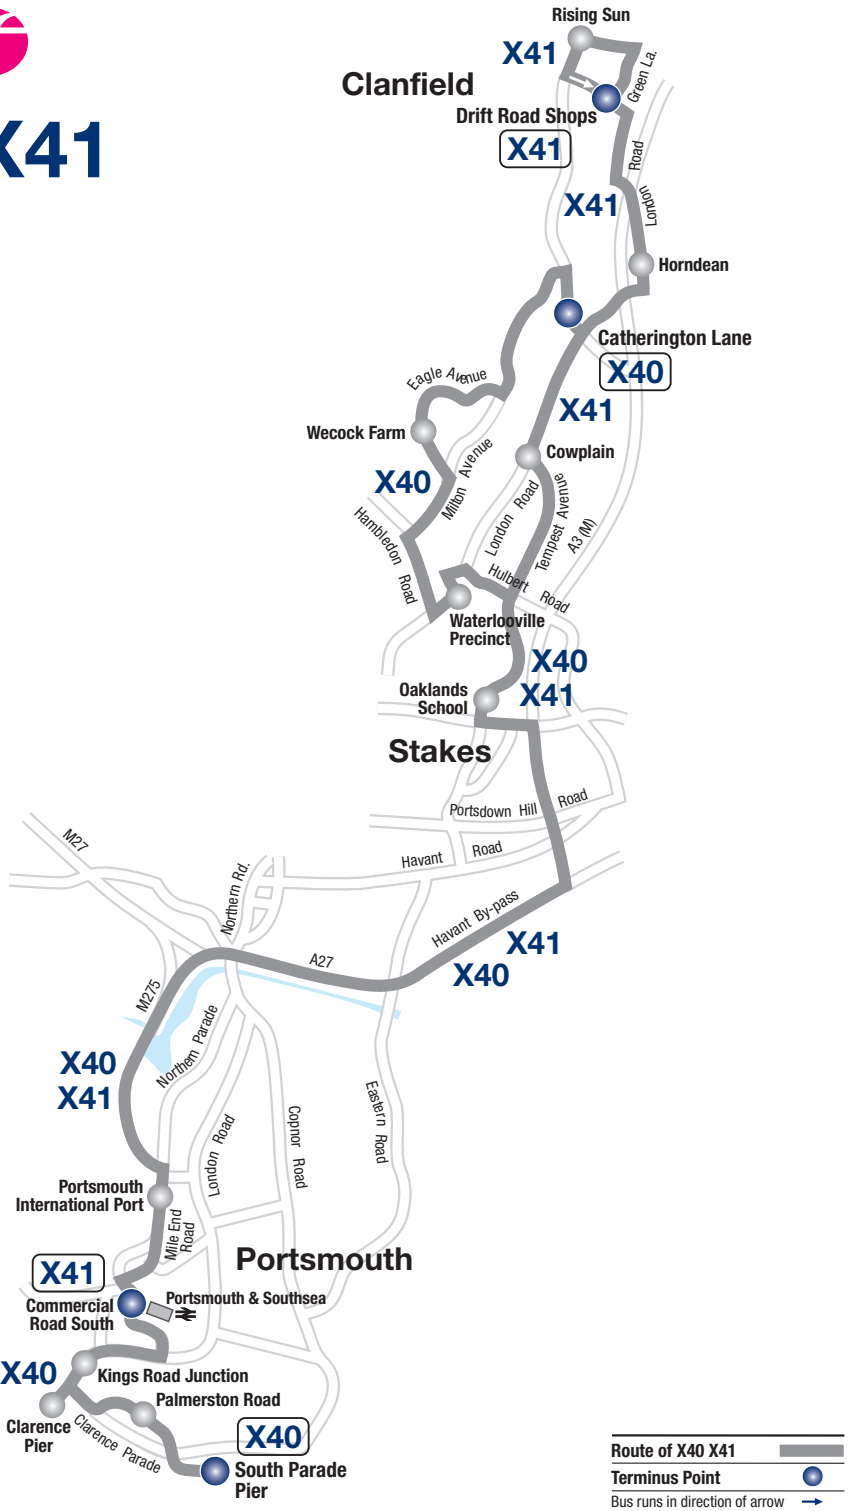

X40 X41

X42

Gunwharf – South Downs College – Waterlooille

via City Centre, M275, Cosham QA Hospital

Mondays to Fridays (except Public Holidays)

Service Number	X42	X42	X42	X42	X42	X42	X42		X42	X42	X42	X42	X42
Hard Interchange/Gunwharf Quay	0620	0645	0745	0815	0845	0915	0945	then every 30 mins until	1515	1545	1615	1645	1715
City Centre, Commercial Road South ➡	0625	0650	0750	0820	0850	0920	0950		1520	1551	1621	1651	1721
Portsmouth International Port	0629	0654	0755	0825	0855	0924	0954		1524	1556	1626	1656	1726
Cosham, QA Hospital	0637	0702	0805	0835	0905	0933	1003		1533	1606	1636	1706	1736
South Downs College	0646	0711	0815	0845	0915	0943	1013		1543	1616	1646	1716	1746
Waterlooville, Precinct	0654	0719	0824	0854	0924	0952	1022		1552	1625	1655	1725	1755

Saturdays, Sundays and Public Holidays

Service X42 does not run on Saturdays, Sundays or Public Holidays

X42

Waterlooville – South Downs College – Gunwharf

via Cosham QA Hospital, M275, City Centre

X43

Clanfield - Waterlooille - Gunwharf

via Cowplain, Cosham QA Hospital, M275, City Centre

Mondays to Fridays (except Public Holidays)

Service Number	X42	X42	X43	X42	X42	X42	X42		X42	X42	X42	X42	
Clanfield, Drift Road Shops	—	—	0735	—	—	—	—	then every 30 mins until	—	—	—	—	
Clanfield Rising Sun	—	—	0740	—	—	—	—		—	—	—	—	—
Drift Road, New Road	—	—	0745	—	—	—	—		—	—	—	—	—
Hordean Precinct	—	—	0752	—	—	—	—		—	—	—	—	—
Cowplain Shops	—	—	0759	—	—	—	—		—	—	—	—	—
Waterlooville, Precinct	0700	0725	0805	0827	0857	0927	0957		1627	1657	1727	1757	—
Hampshire Rose	—	—	0812	—	—	—	—	—	—	—	—	—	
South Downs College	0708	0733	—	0835	0905	0935	1005	1635	1705	1735	1805	—	
Cosham, QA Hospital	0717	0743	0818	0845	0915	0944	1014	1644	1714	1744	1814	—	
Portsmouth International Port	0725	0753	0827	0855	0925	0952	1022	1652	1722	1752	1822	—	
City Centre, Commercial Road South ➡	0730	0759	0833	0901	0931	0958	1028	1658	1728	1758	1828	—	
Hard Interchange/Gunwharf Quay	0736	0805	0837	0907	0936	1003	1033	1703	1733	1803	1833	—	