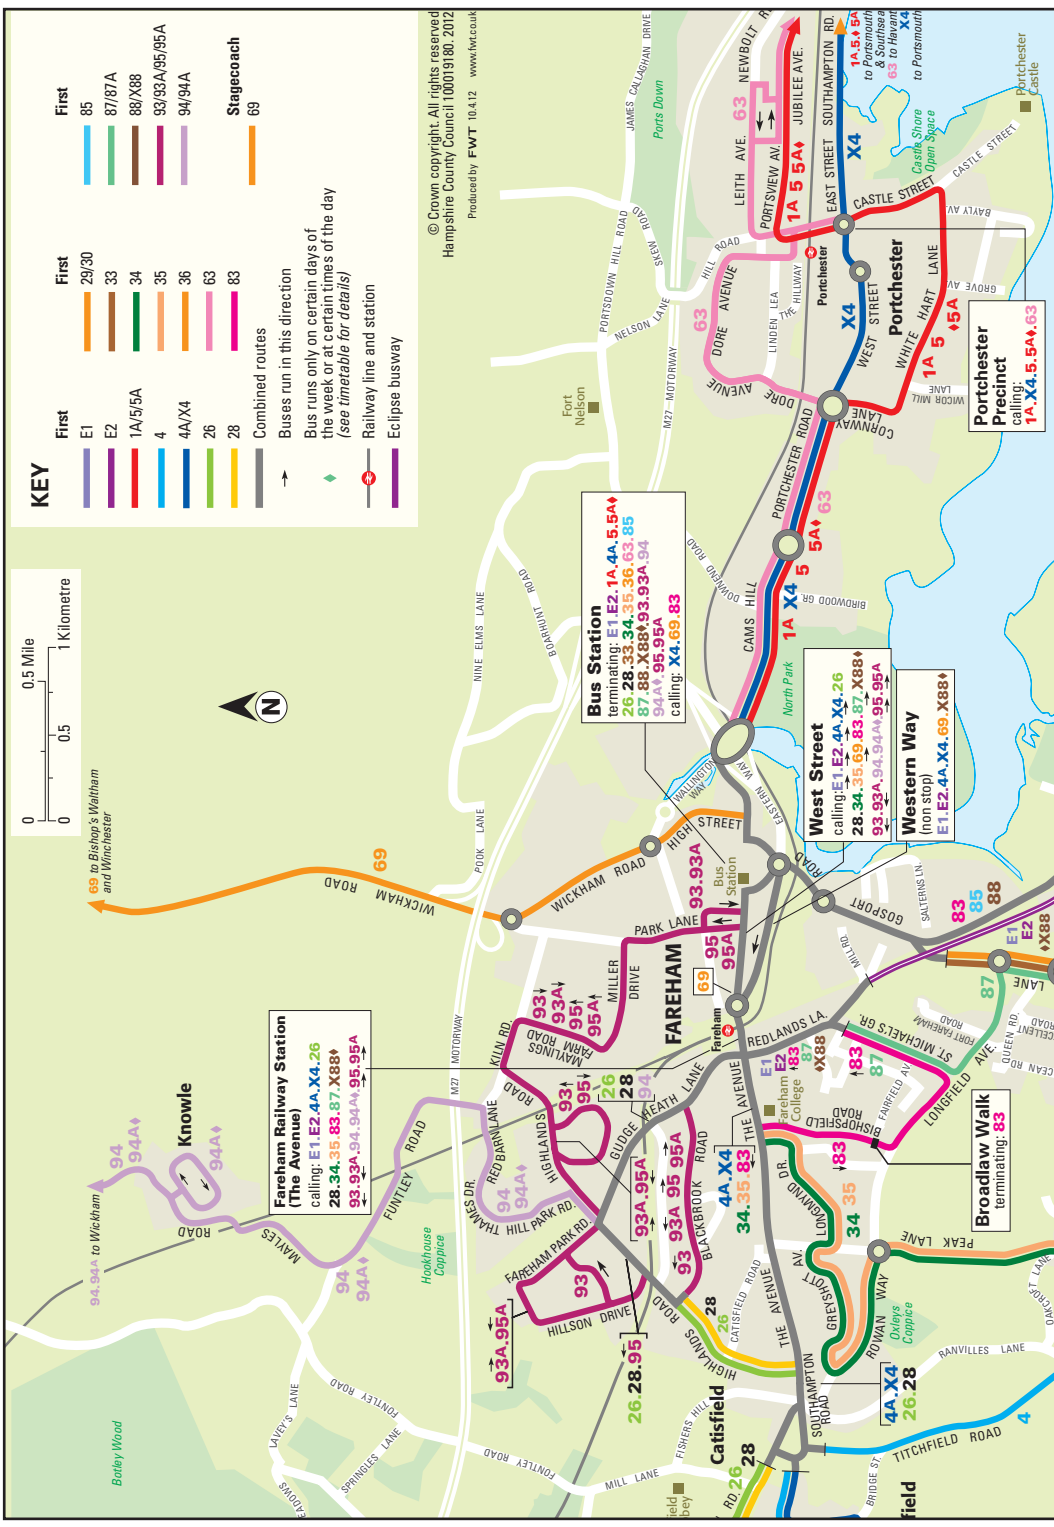

KEY

First	First	First
E1	29/30	85
E2	33	87/87A
1A/5/5A	34	88/X88
4	35	93/93A/95/95A
4A/X4	36	94/94A
26	63	Stagecoach
28	83	69

69 to Bishop's Waltham and Winchester

Fareham Railway Station (The Avenue)
calling: E1, E2, 4A, X4, 26
28, 34, 35, 83, 87, X88
93, 93A, 94, 94A, 95, 95A

Bus Station
calling: E1, E2, 1A, 4A, 5, 5A
26, 28, 34, 35, 83, 87, 88, X88
93, 93A, 94, 94A, 95, 95A
calling: X4, 69, 83

West Street
calling: E1, E2, 4A, X4, 26
28, 34, 35, 69, 83, 87, X88
93, 93A, 94, 94A, 95, 95A

Western Way (non stop)
E1, E2, 4A, X4, 69, X88

Portchester Precinct
calling: 1A, X4, 5, 5A, 63