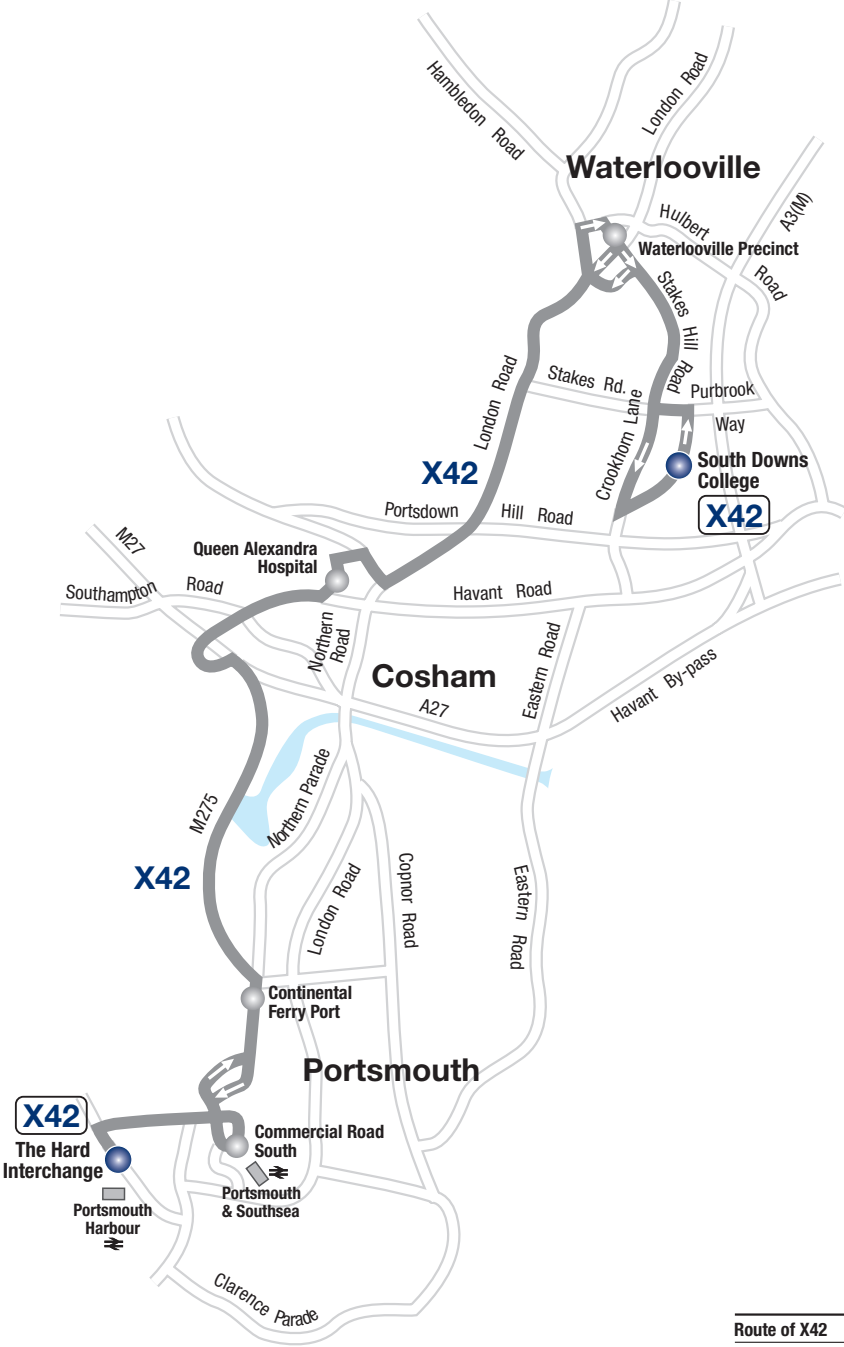

Route of X42	
Terminus Point	
Bus runs in direction of arrow