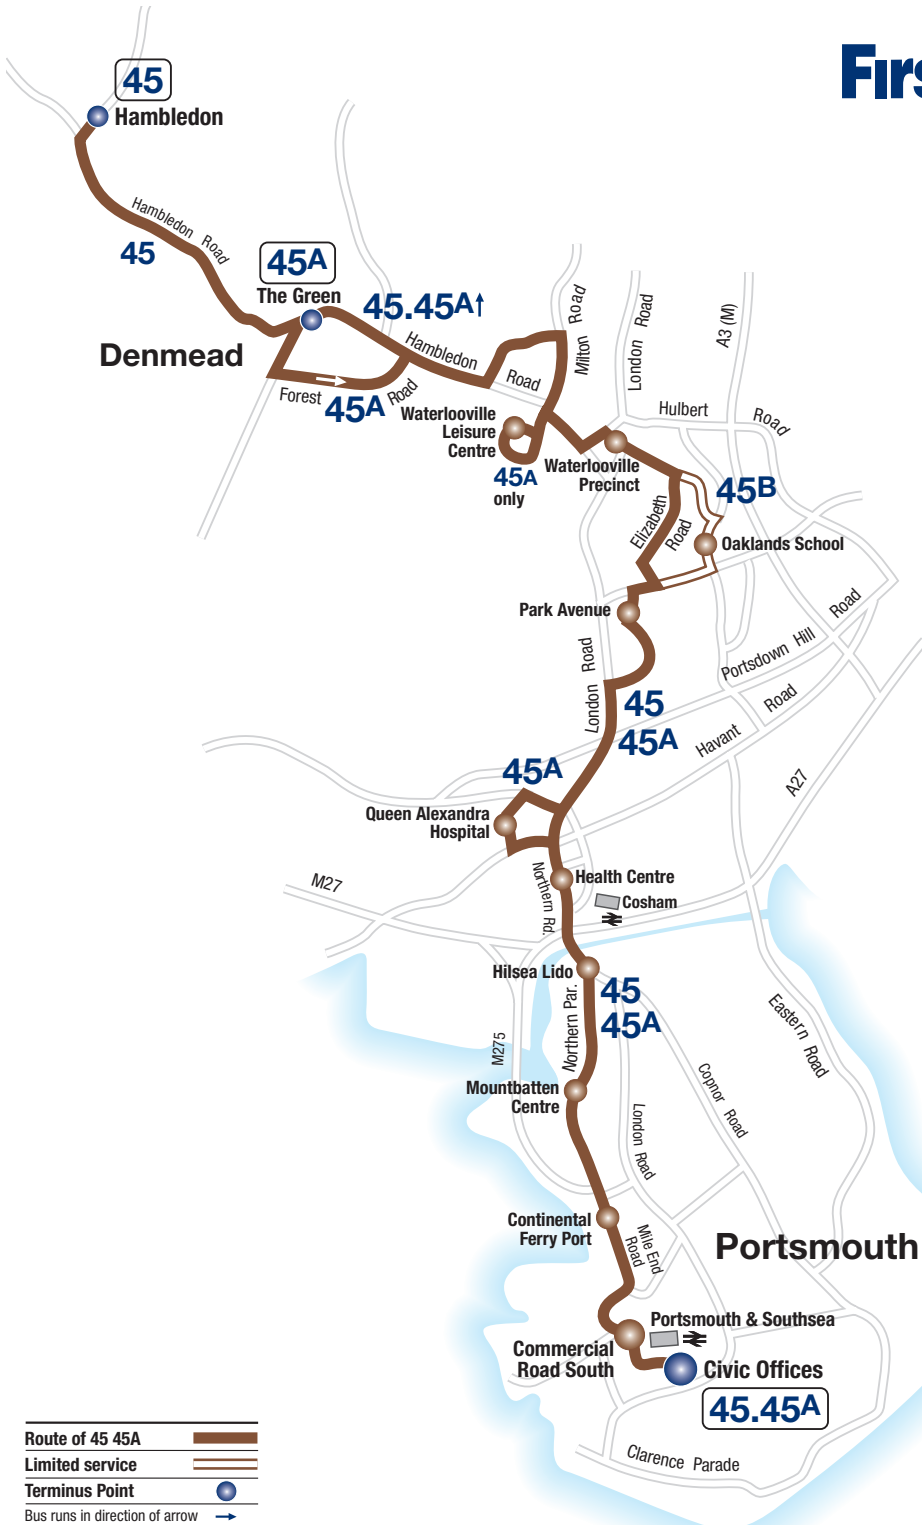

45 45A

Route of 45 45A	
Limited service	
Terminus Point	
Bus runs in direction of arrow