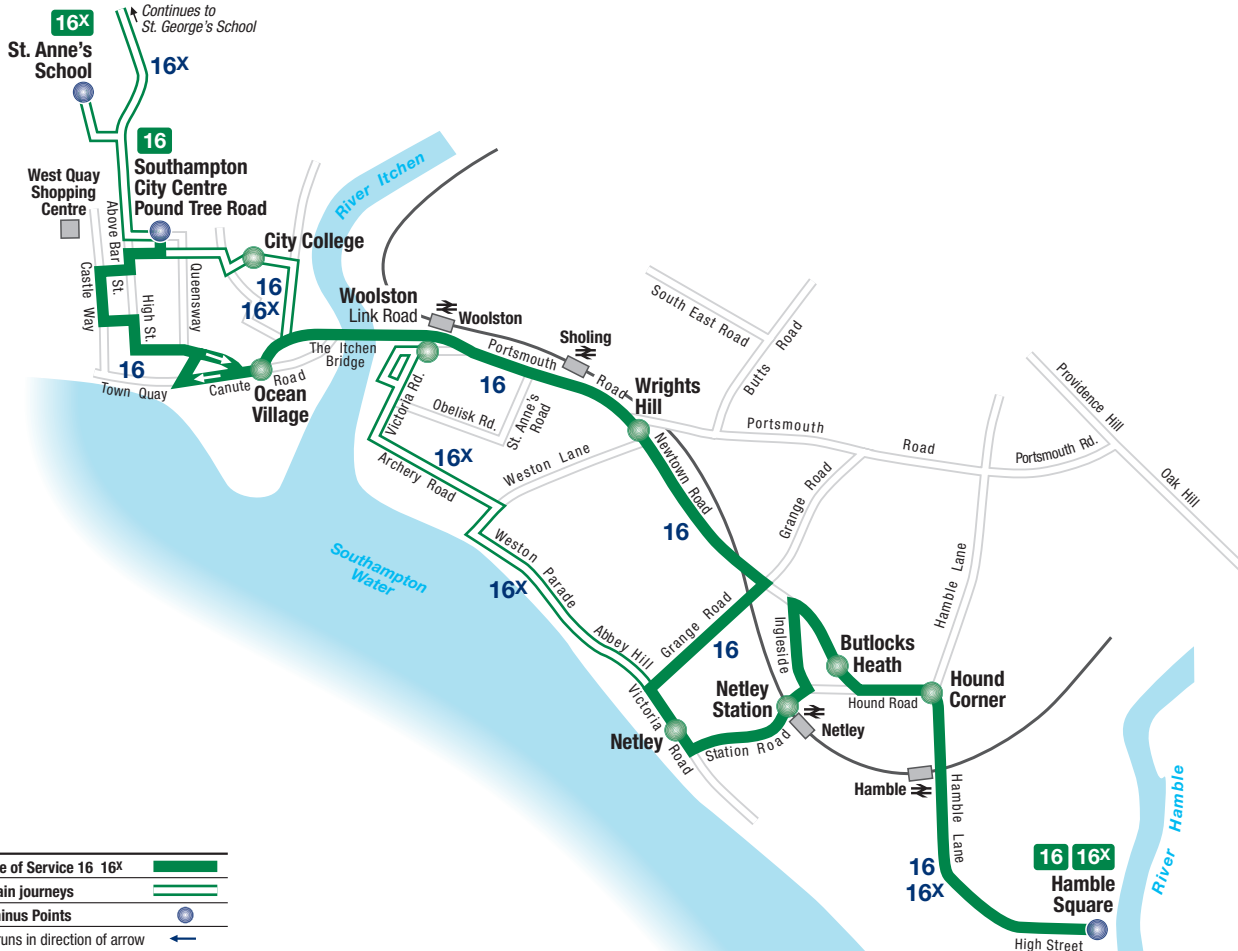

16 16X

Route of Service 16 16X	
Certain journeys	
Terminus Points	
Bus runs in direction of arrow	