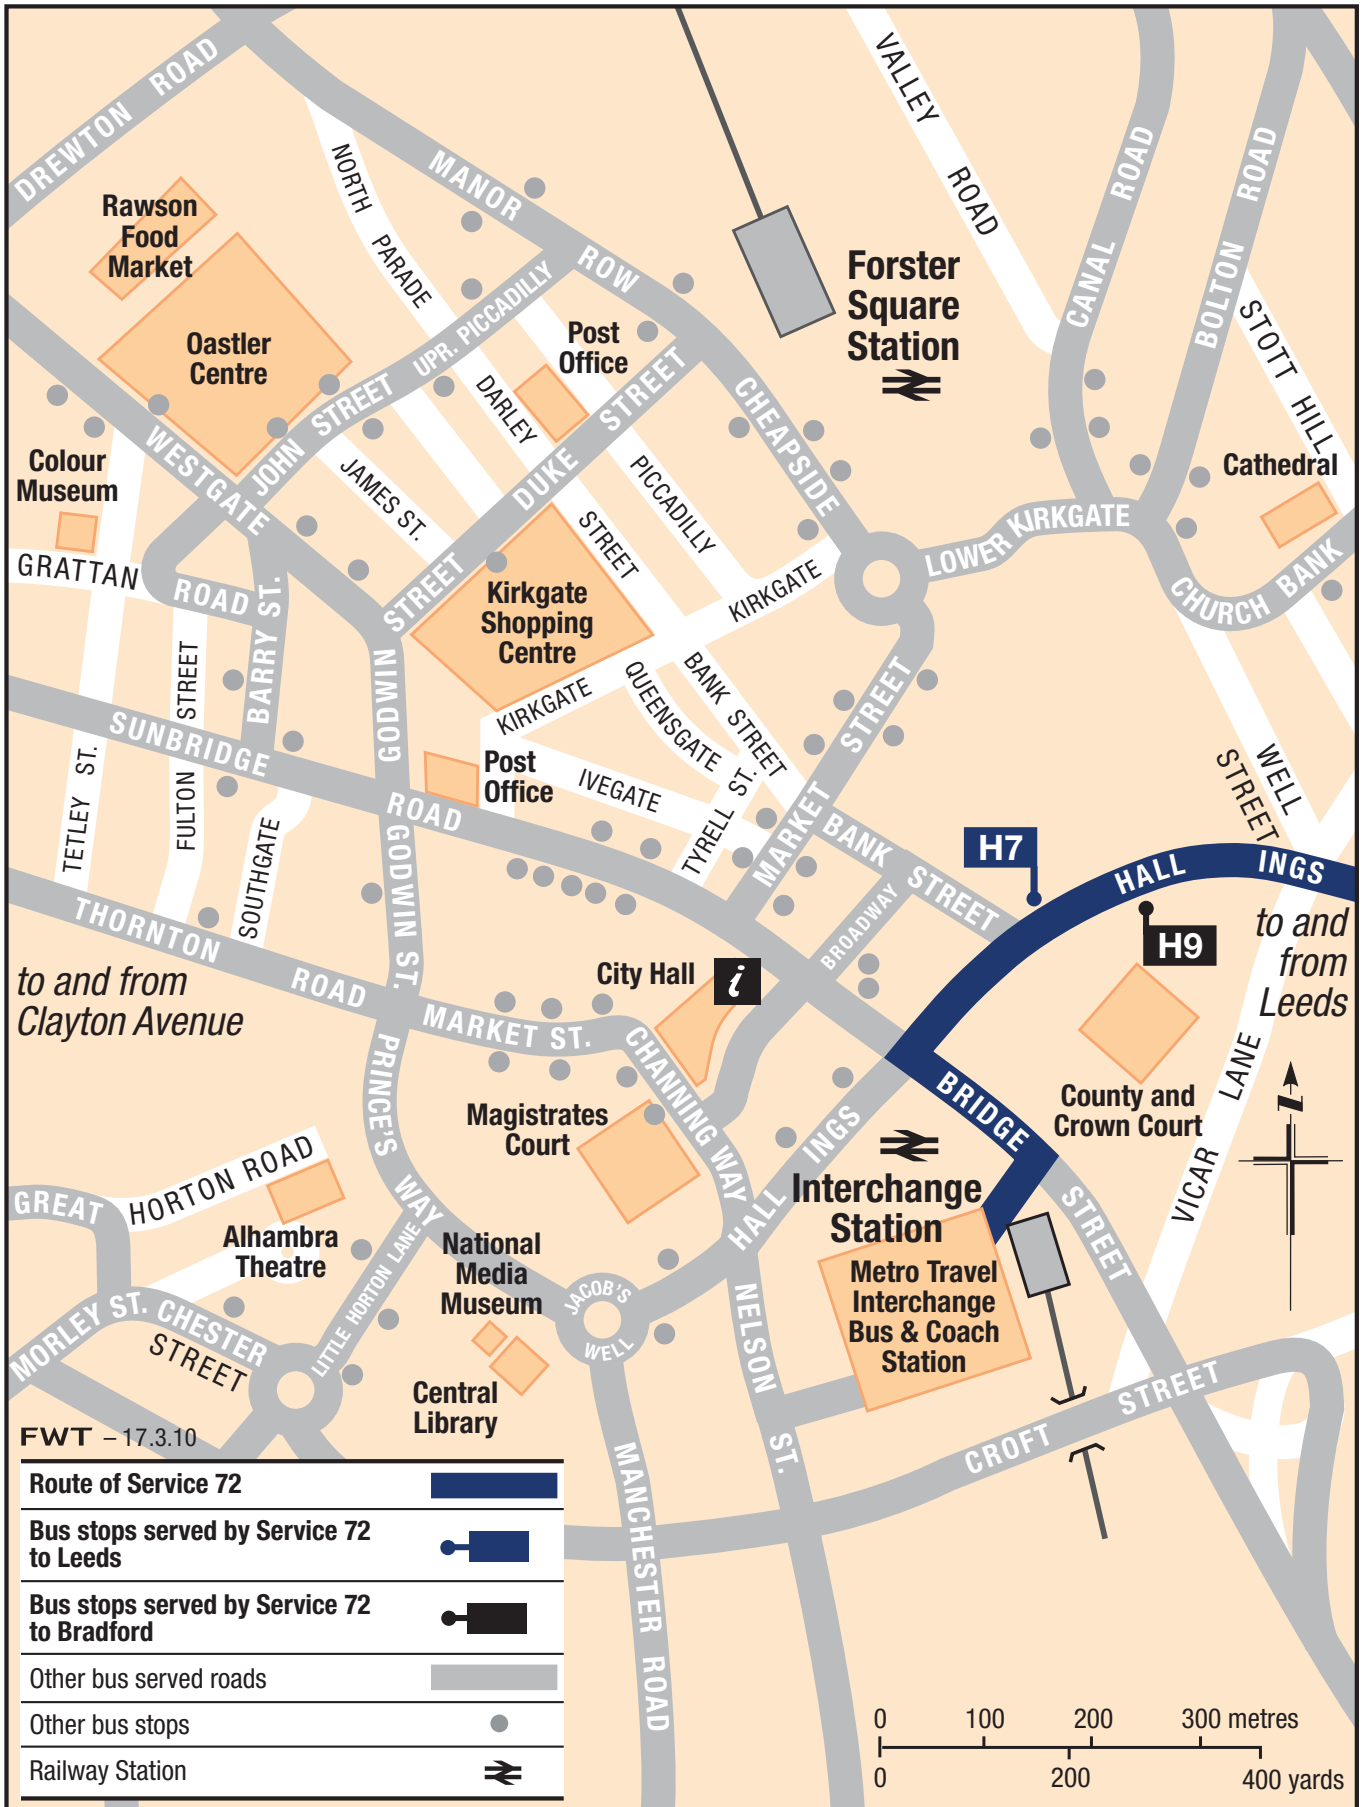

Where to find your bus in Bradford City Centre

FWT - 17.3.10

Route of Service 72	
Bus stops served by Service 72 to Leeds	
Bus stops served by Service 72 to Bradford	
Other bus served roads	
Other bus stops	
Railway Station	