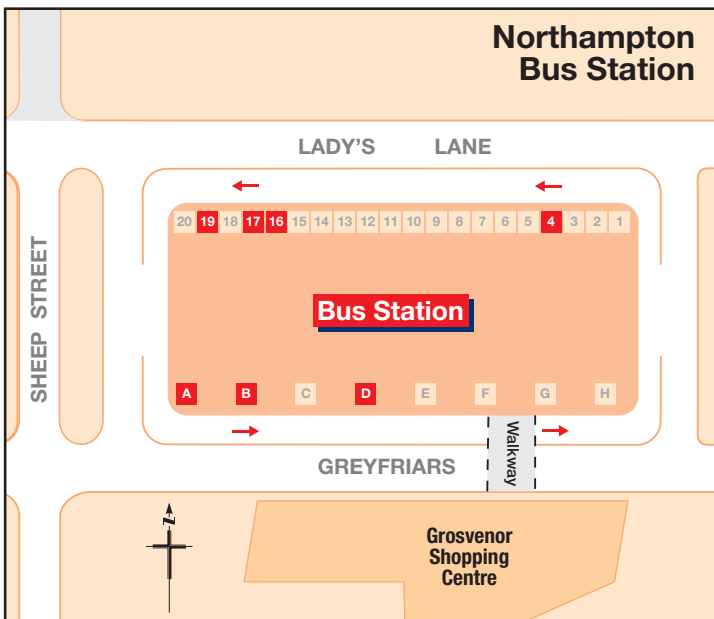

Northampton Bus Station

FWT – 7.10.10

Service	Route	Departure Bay
2	Blackthorn & Rectory Farm via Kettering Road	D
4	Holly Lodge Drive & Obelisk Rise via Kingsthorpe	B
4 ^A	Acre Lane via Kingsthorpe	A
12	Camp Hill via Briar Hill	17
23	Brackmills via Bedford Road	4
28	Shelfleys via Mereway	19
29	Kings Heath via Railway Station & Dallington Road	16
30	Kings Heath via Railway Station & Gladstone Road	16