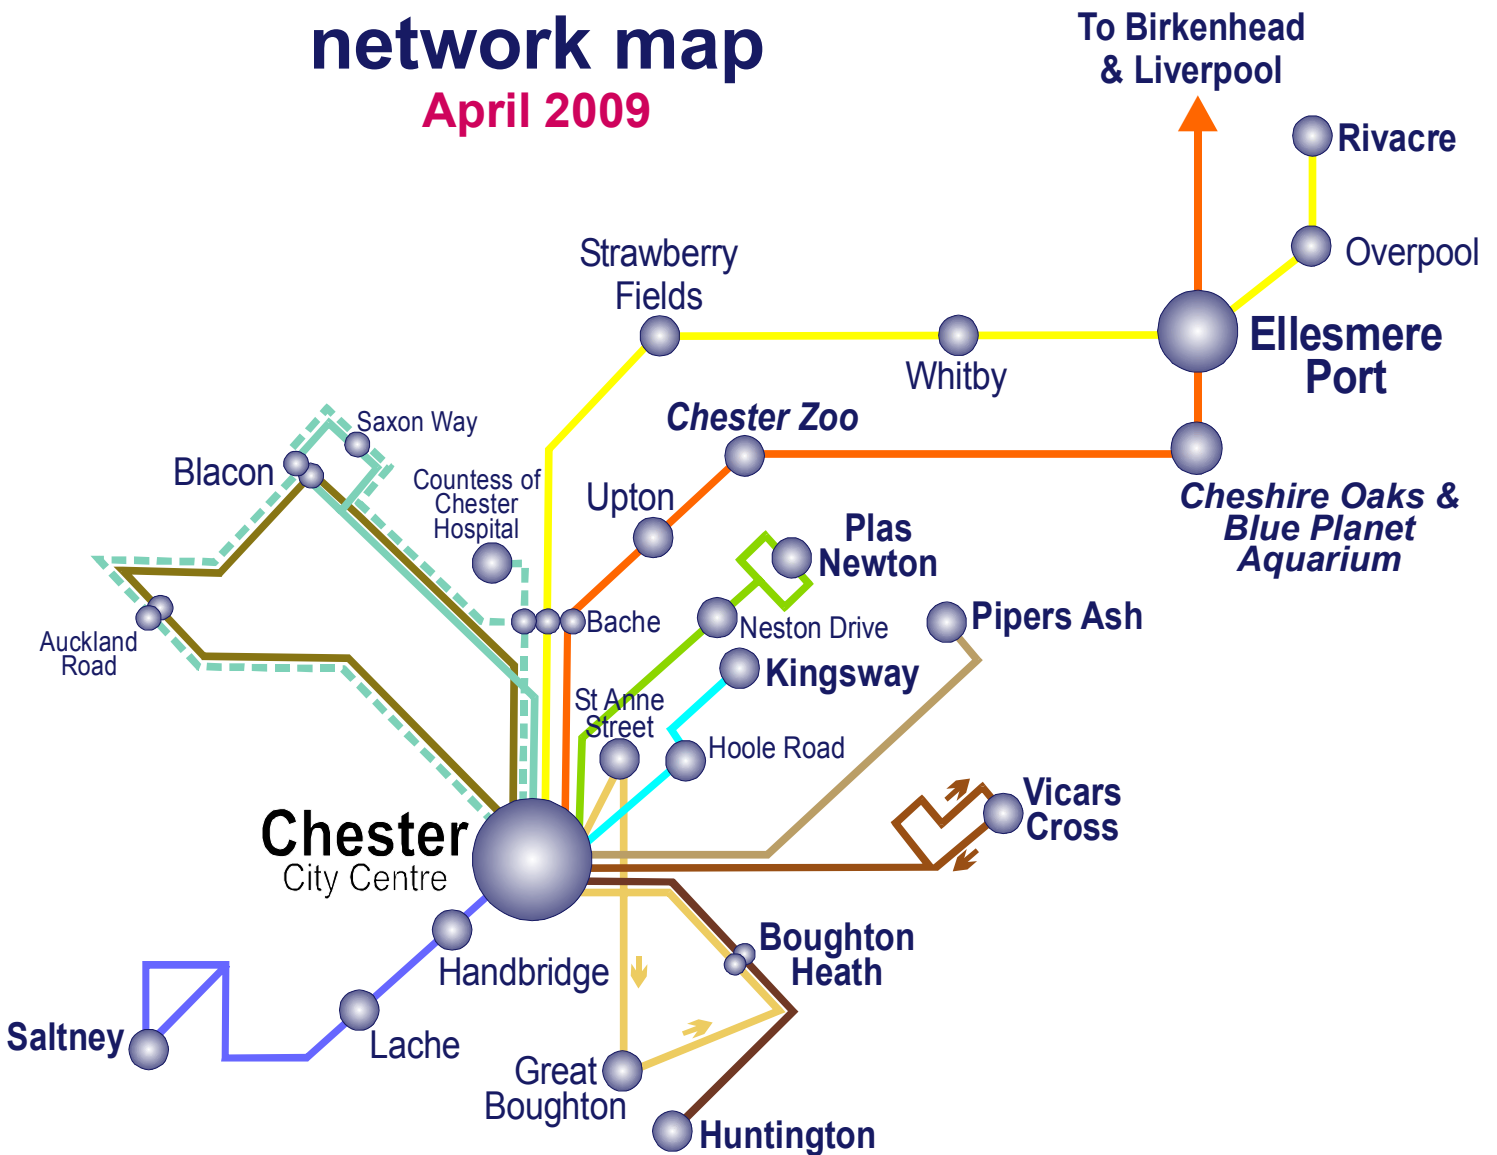

Chester & Ellesmere Port network map

April 2009

Your frequent bus network in Chester & Ellesmere Port

showing daytime frequencies on the busiest sections of route Mondays to Saturdays

1	Every 20 minutes	5	Every 30 minutes	21	Every 20 minutes
1 (1A)	Every 7/8 minutes	9	Every 20 minutes	25 (25A)	Every 30 minutes
2	Every 10 minutes	4 (4A)	Every 30 minutes	51	Every 15 minutes
3	Every 20 minutes	16	Every 15 minutes	53	Every 15 minutes