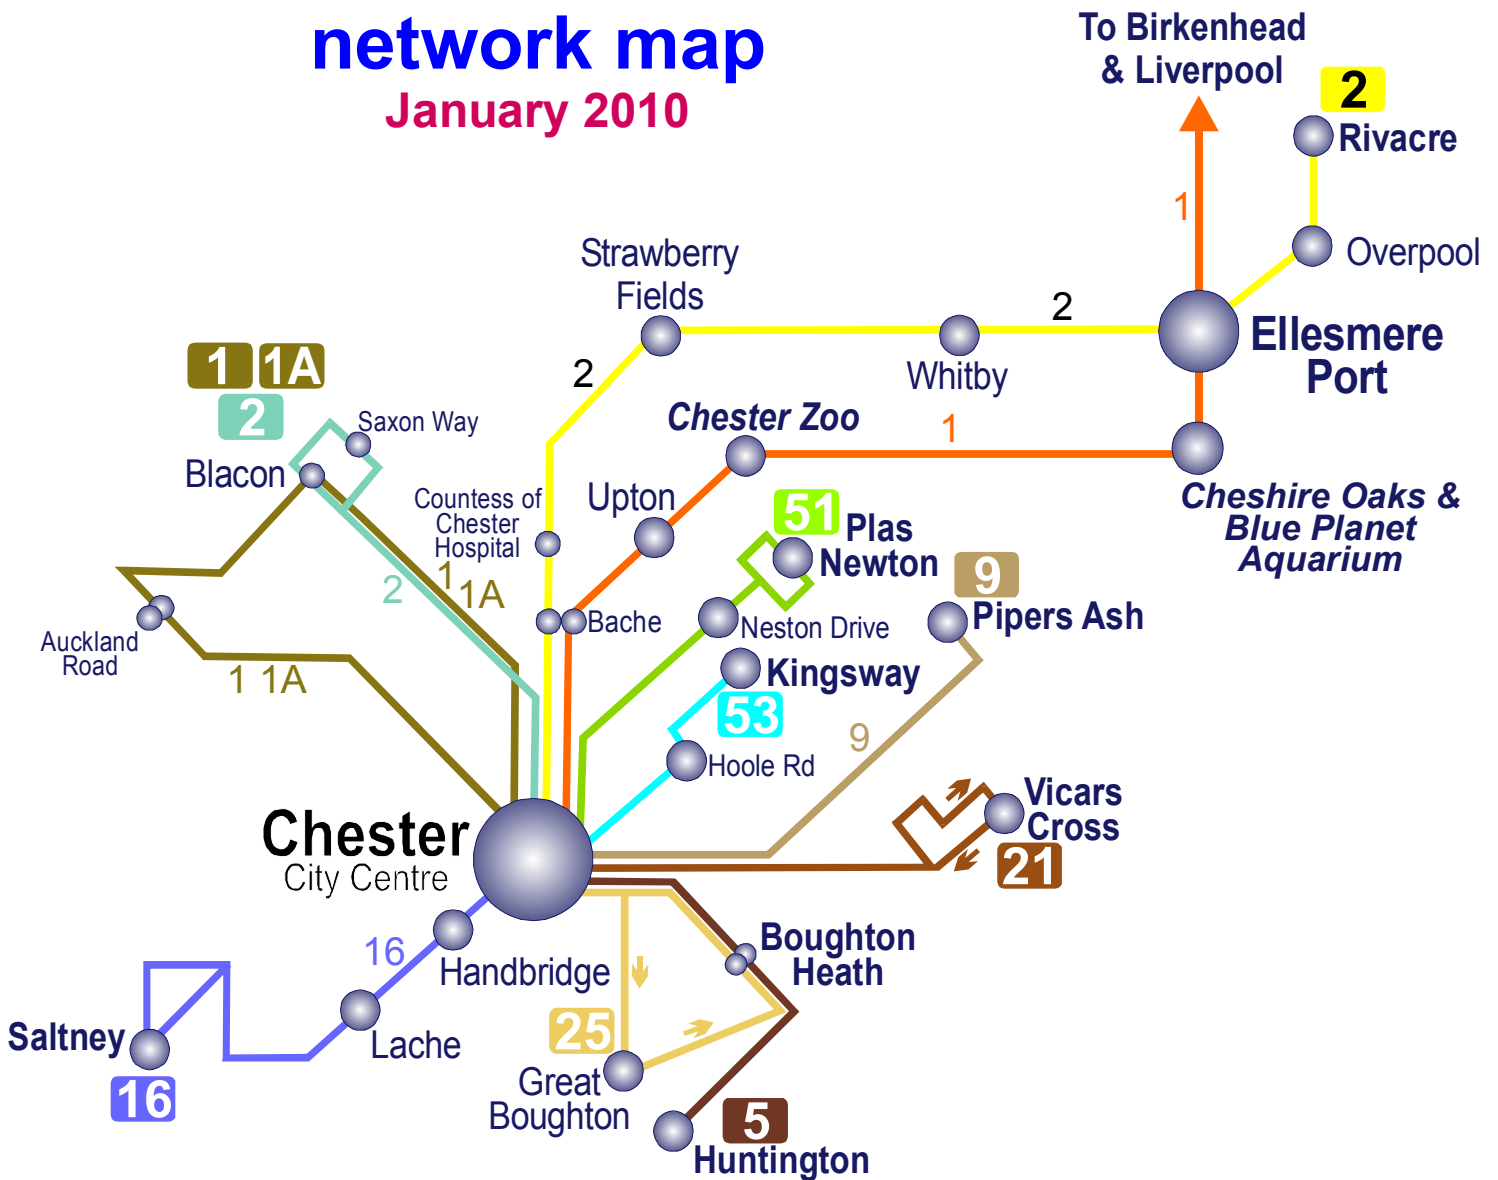

Chester & Ellesmere Port network map

January 2010

Your frequent bus network in Chester & Ellesmere Port

showing daytime frequencies on the busiest sections of route Mondays to Saturdays

1 Every 20 minutes	5 Every 30 minutes	25 Every 30 minutes
1 1A Every 10 minutes	9 Every 20 minutes	51 Every 15 minutes
2 Every 10 minutes	16 Every 15 minutes	53 Every 15 minutes
3 Every 20 minutes	21 Every 20 minutes	