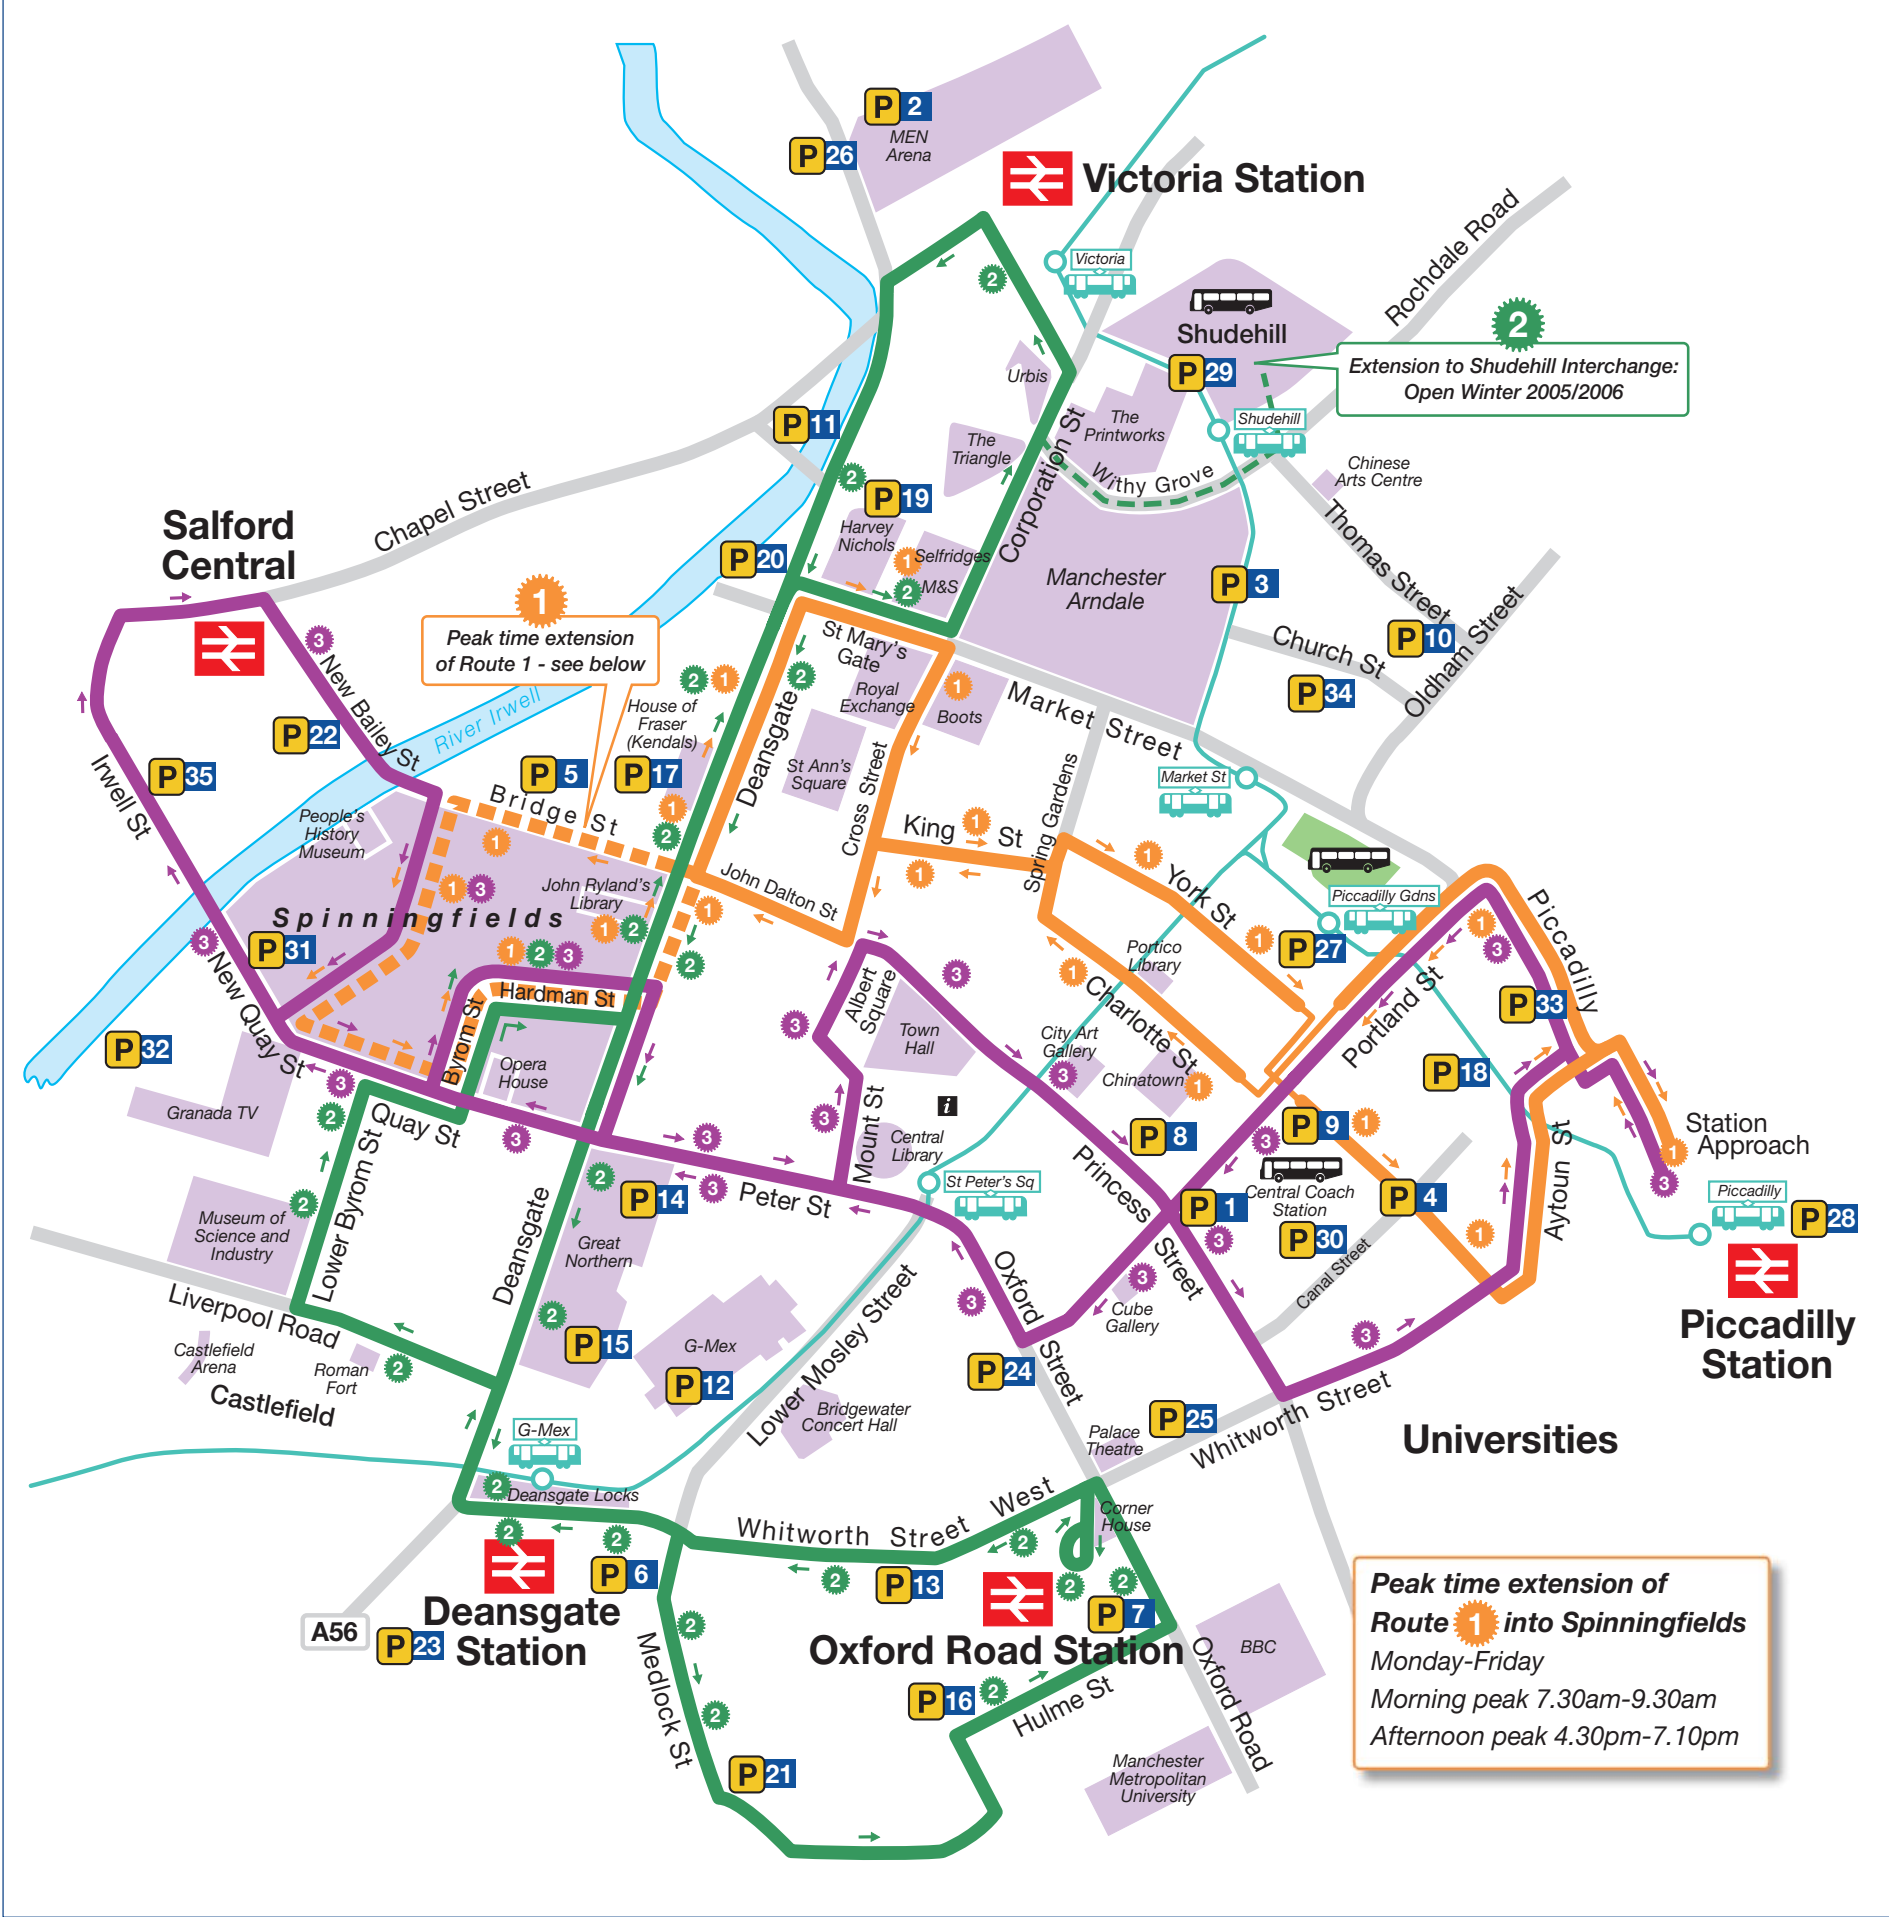

# Manchester Metroshuttle

YOUR FREE CITY CENTRE BUS

- 1** Piccadilly - Deansgate - Piccadilly  
Mon-Sat 7am-7pm ...about every 5 mins  
Sunday 10am-6pm ...every 10 mins
- 2** Victoria - Oxford Road - Victoria  
Mon-Sat 7am-7pm ...about every 5 mins  
Sunday 10am-6pm ...every 10 mins
- 3** Piccadilly - Salford Central - Piccadilly  
Mon-Sat 7am-7pm ...every 10 mins

For all bus, train and tram details call

**0870 608 2 608**

7am - 8pm Monday - Friday  
8am - 8pm Saturday/Sunday