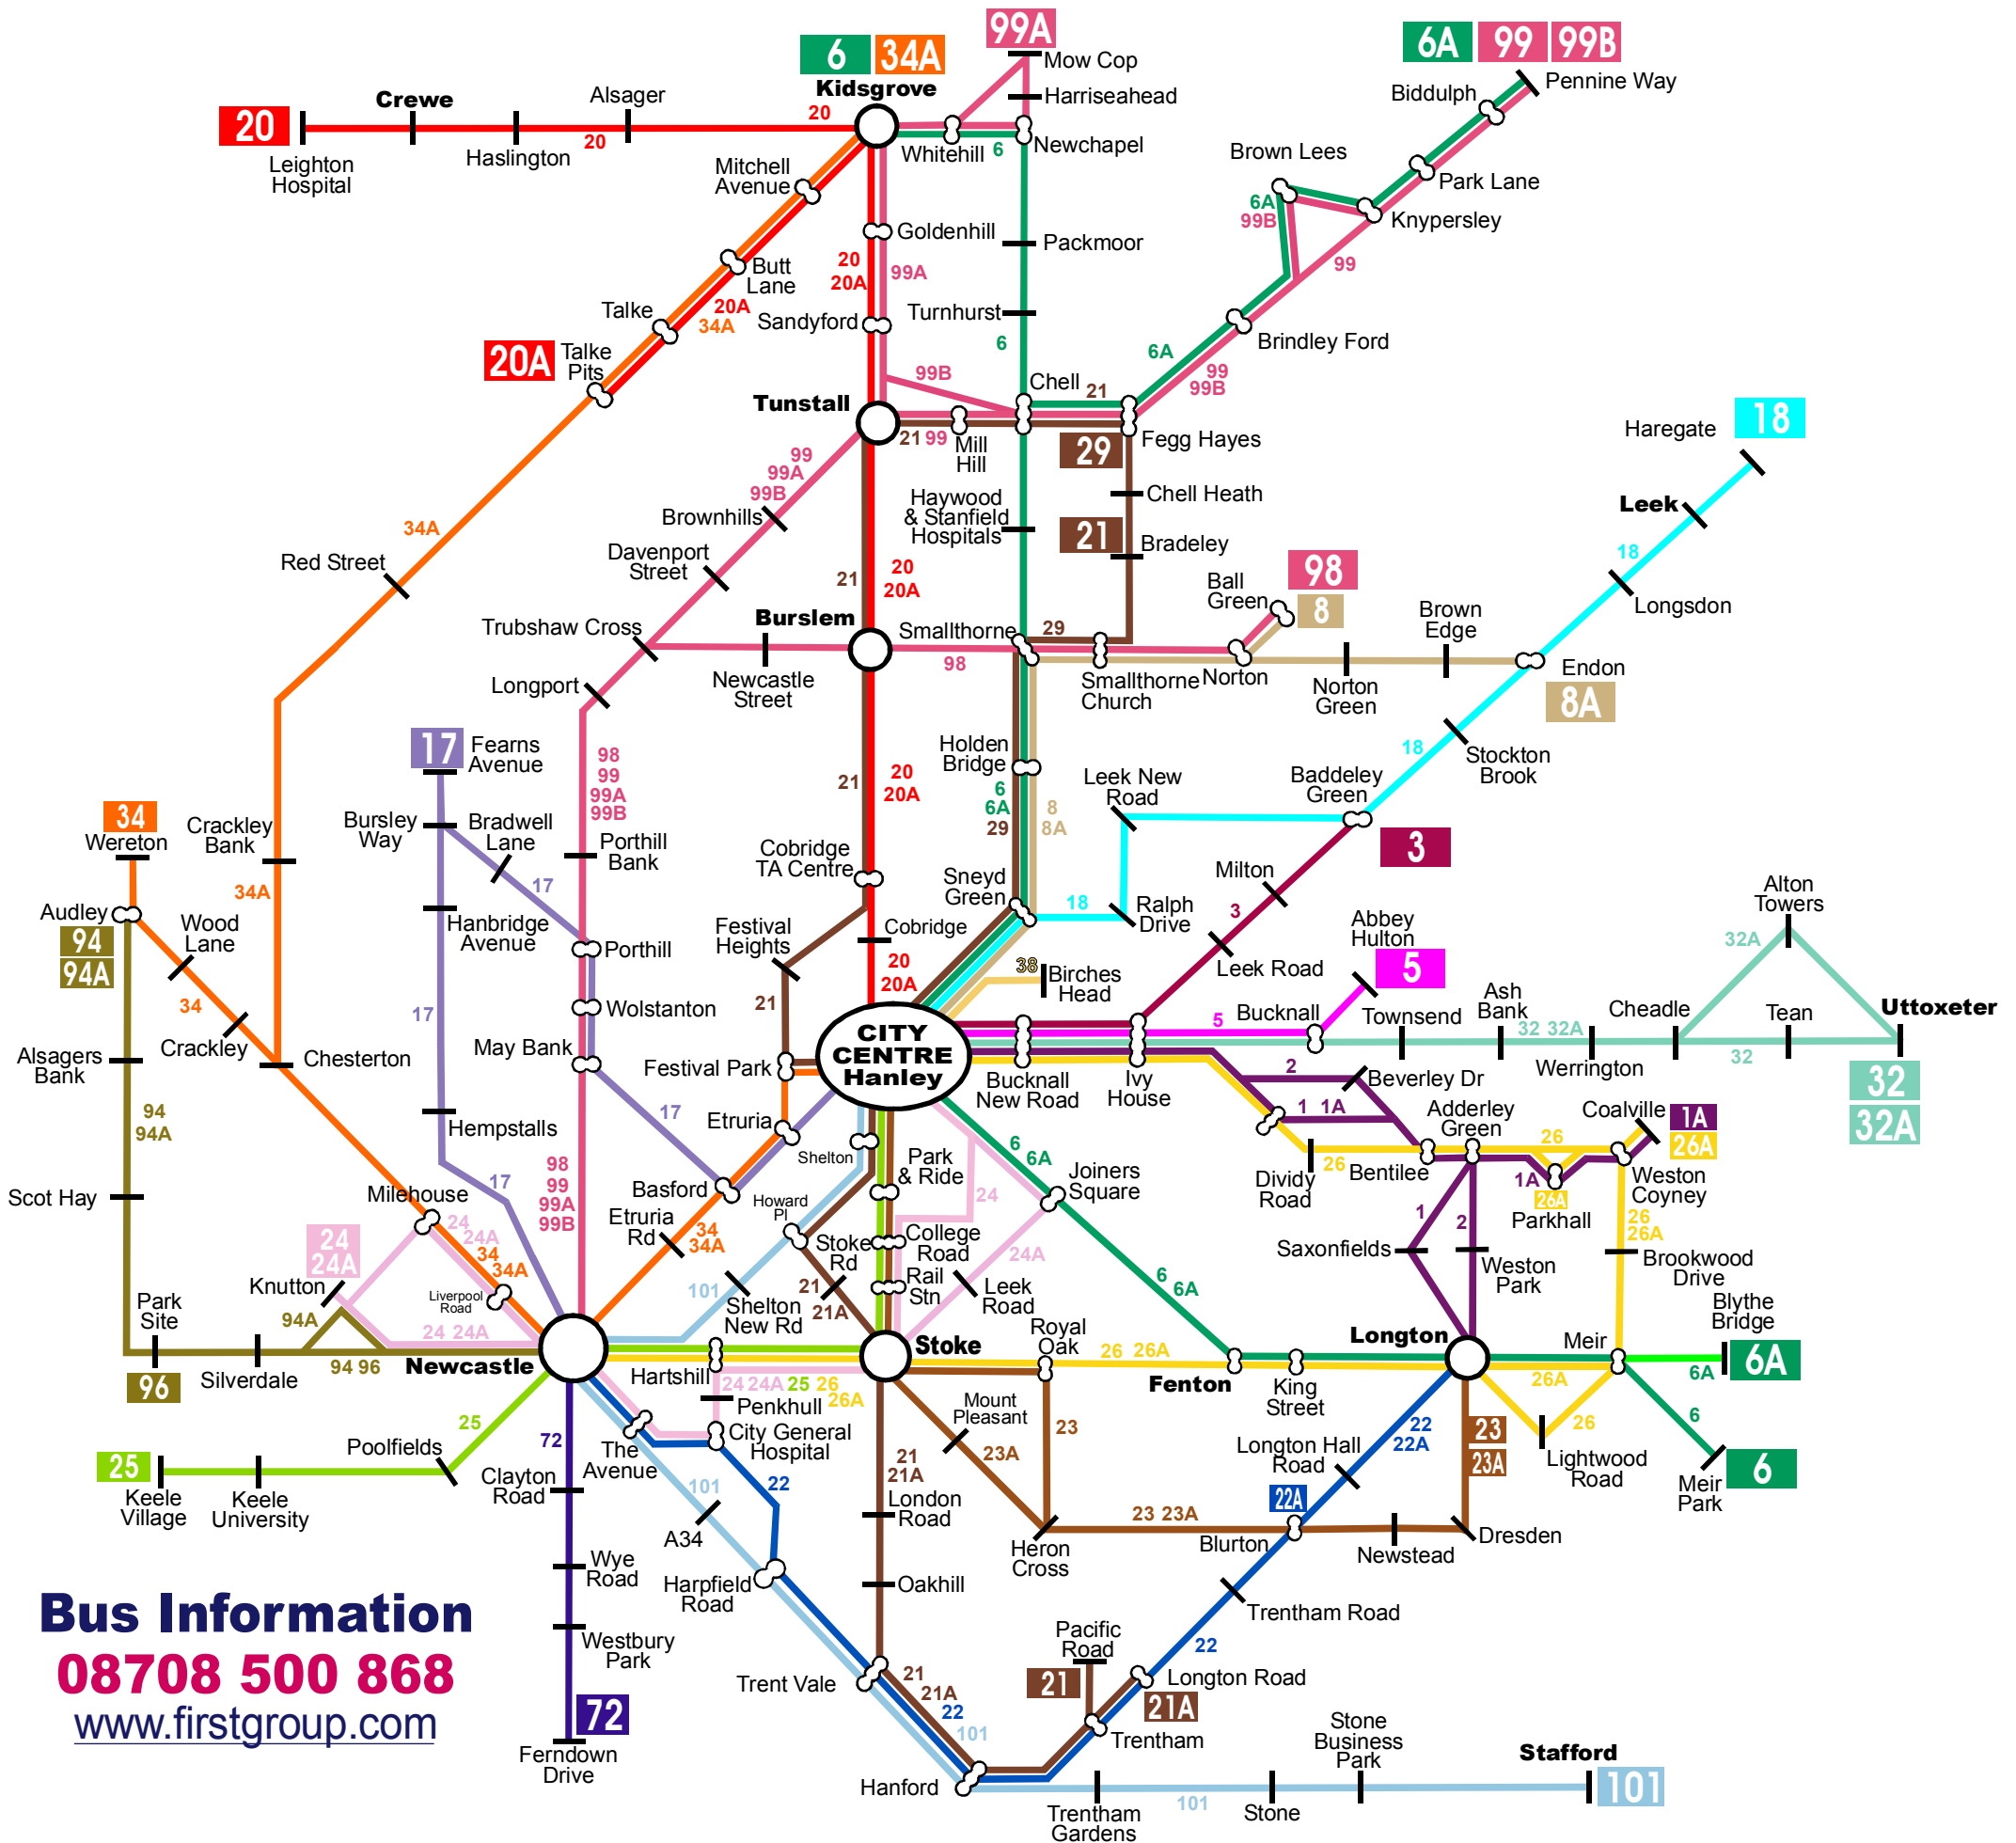

Your bus network in North Staffordshire

From January 2010

Bus Information
08708 500 868
www.firstgroup.com

... your bus network in North Staffordshire

showing daytime frequencies on the busiest sections of route Mondays to Saturdays

1 1A 2	Every 5 minutes	21 21A	Every 10 minutes	32 32A	Every 20 minutes
3	Every 20 minutes	22 22A	Every 20 minutes	34 34A	Every 10 minutes
5	Every 10 minutes	23 23A	Every 10 minutes	38	Every 30 minutes
6 6A	Every 10 minutes	24 24A	Every 30 minutes	72	Every 15 minutes
8 8A	Every 10/20 minutes	25	Every 10 minutes	94 94A 96	Every 15 minutes
17	Every 30 minutes	26 26A	Every 10/20 minutes	98 99 99A 99B	Every 10 minutes
18	Every 20 minutes	29	Every 20 minutes	101	Every 20 minutes
20 20A	Every 10 minutes				