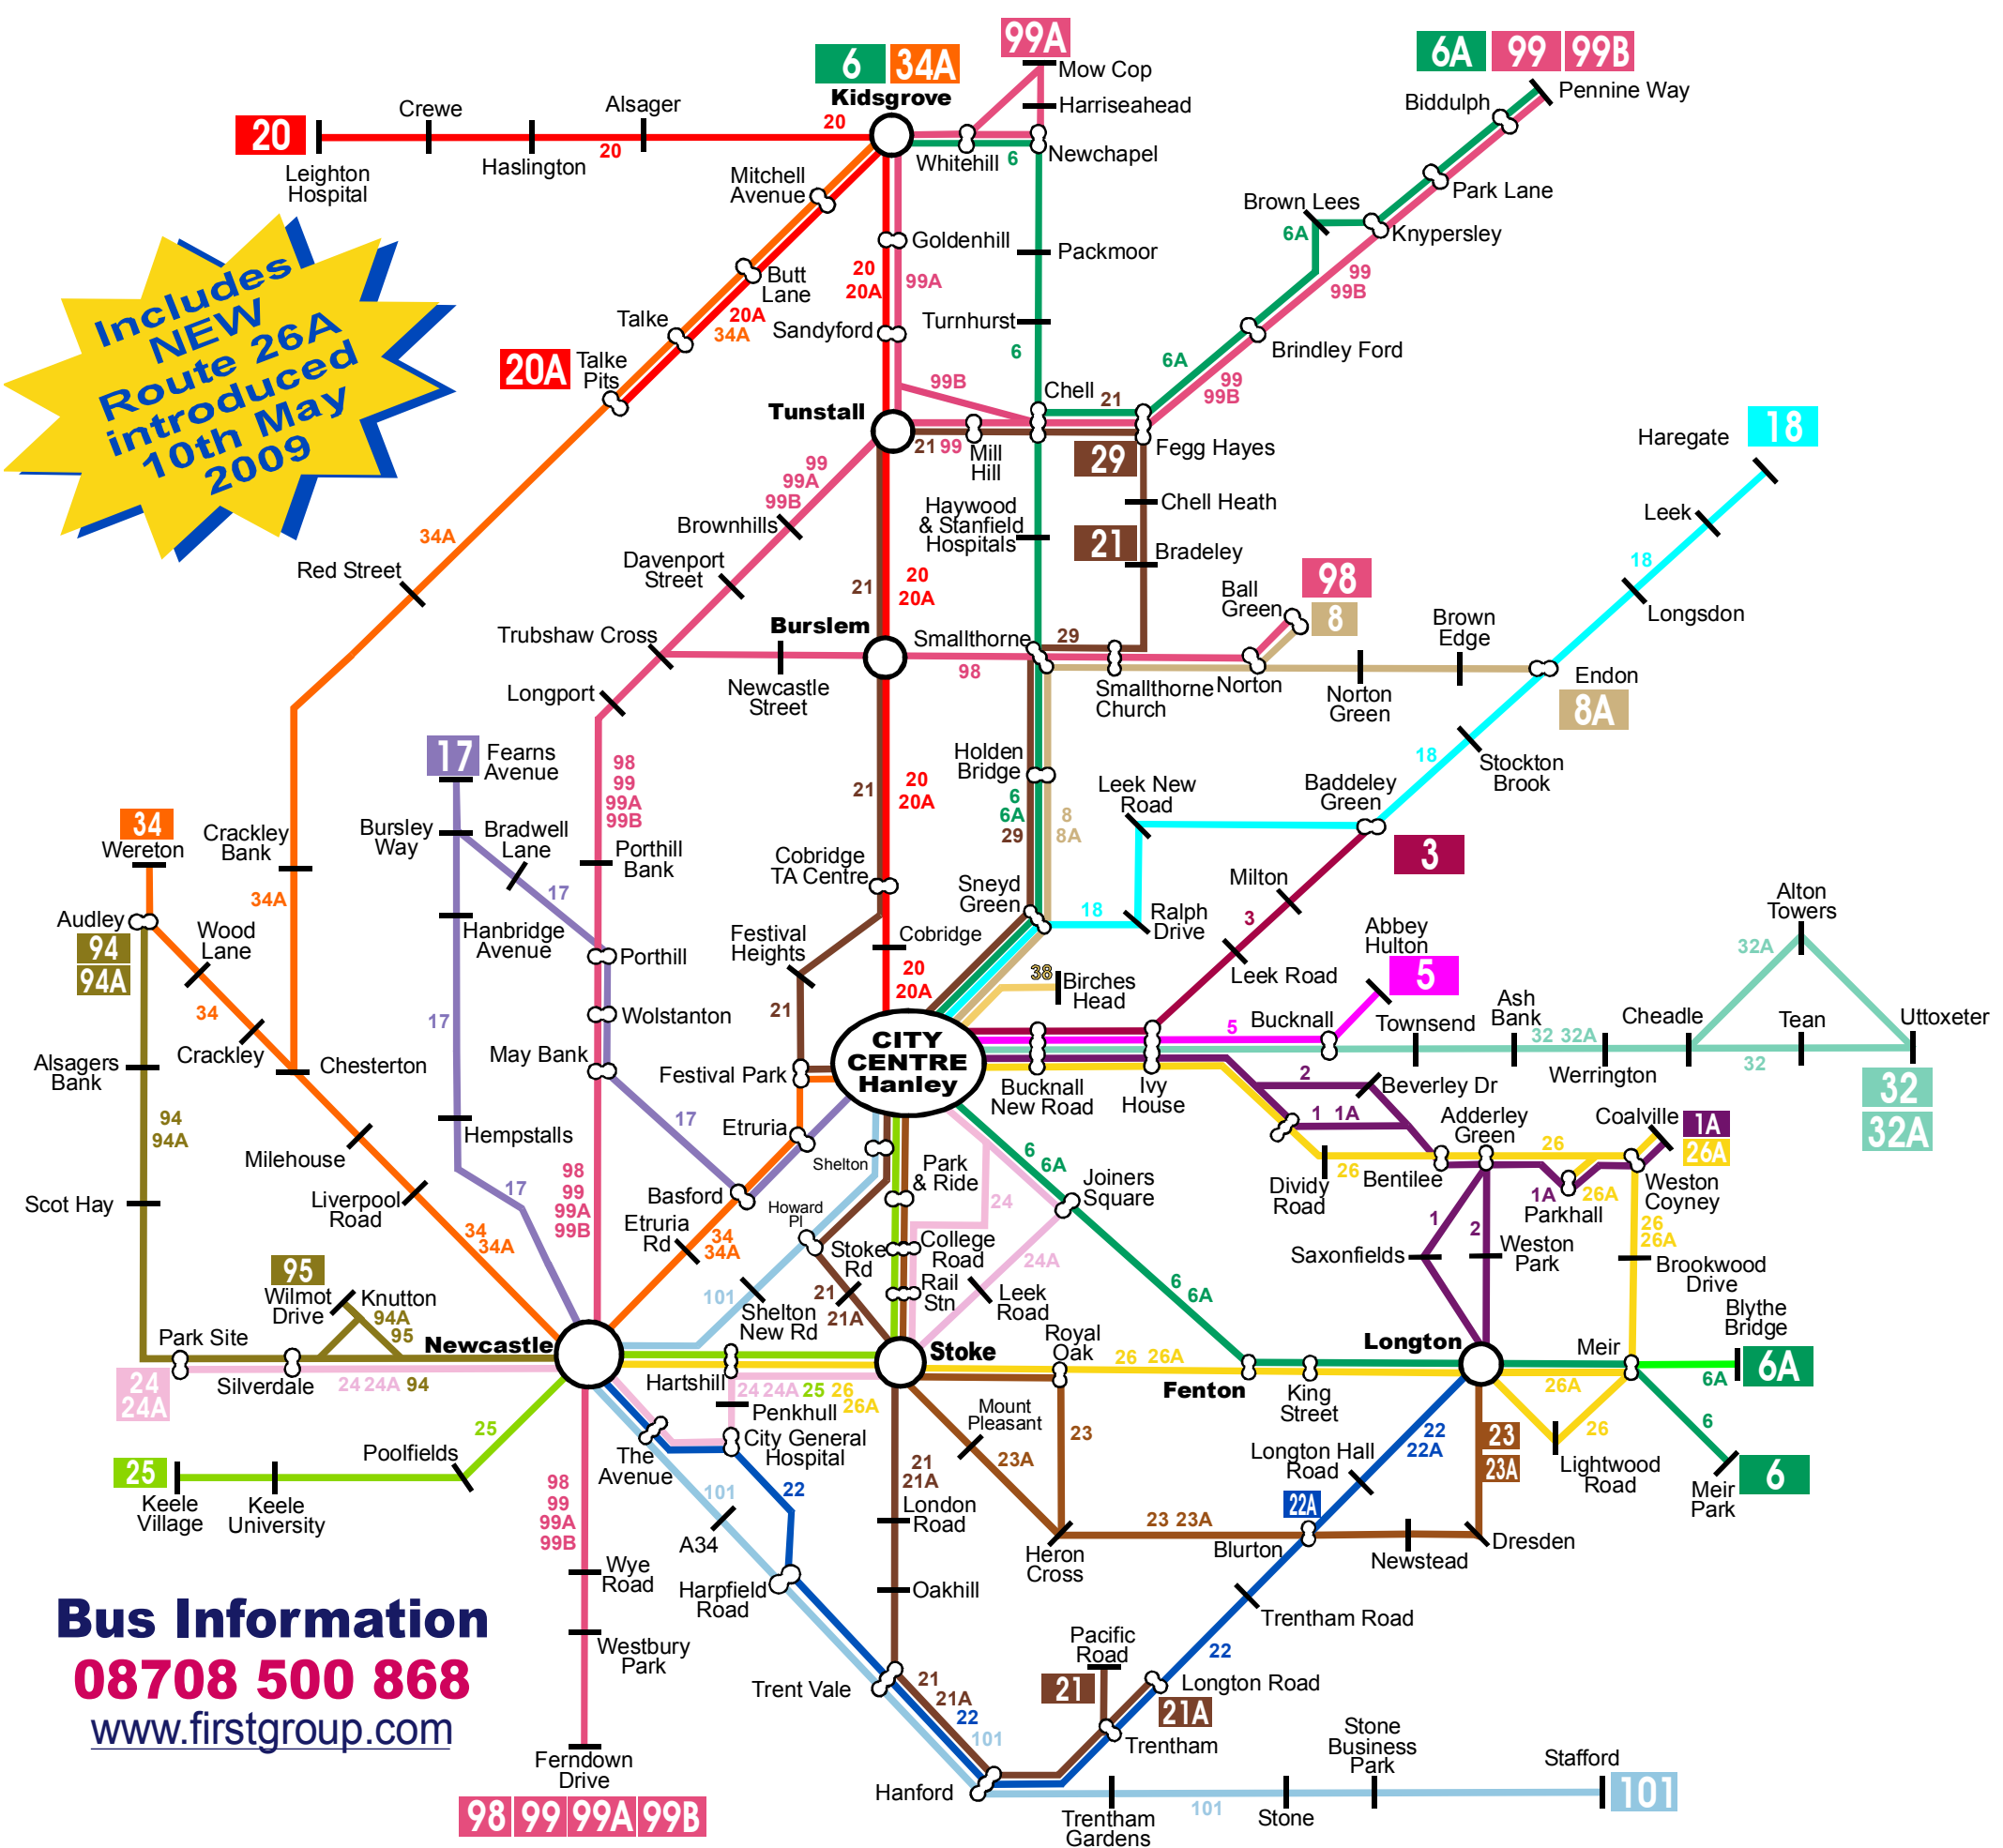

Your bus network in North Staffordshire

From May 2009

Bus Information
08708 500 868
www.firstgroup.com

... your bus network in North Staffordshire

showing daytime frequencies on the busiest sections of route Mondays to Saturdays

- 1 1A 2 Every 5 minutes
- 3 Every 20 minutes
- 5 Every 10 minutes
- 6 6A Every 10 minutes
- 8 8A Every 10/20 minutes
- 17 Every 30 minutes
- 18 Every 20 minutes

- 20 20A Every 10 minutes
- 21 21A Every 10 minutes
- 22 22A Every 20 minutes
- 23 23A Every 10 minutes
- 24 24A Every 30 minutes
- 25 Every 10 minutes
- 26 26A Every 10/20 minutes

- 29 Every 20 minutes
- 32 32A Every 20 minutes
- 34 34A Every 10 minutes
- 38 Every 30 minutes
- 94 94A 95 Every 30 minutes
- 98 99 99A 99B Every 10 minutes
- 101 Every 20 minutes