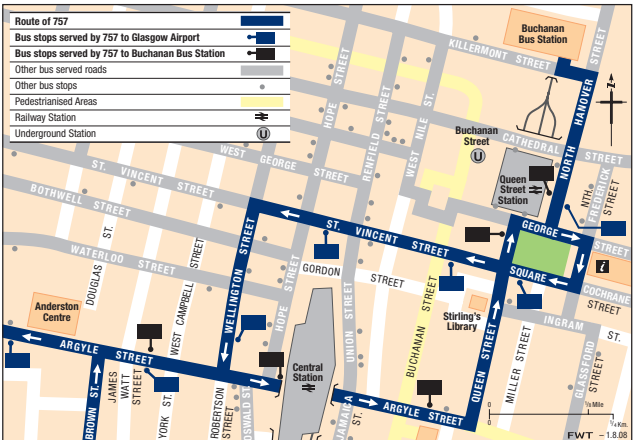

Where to find your bus in Glasgow City Centre