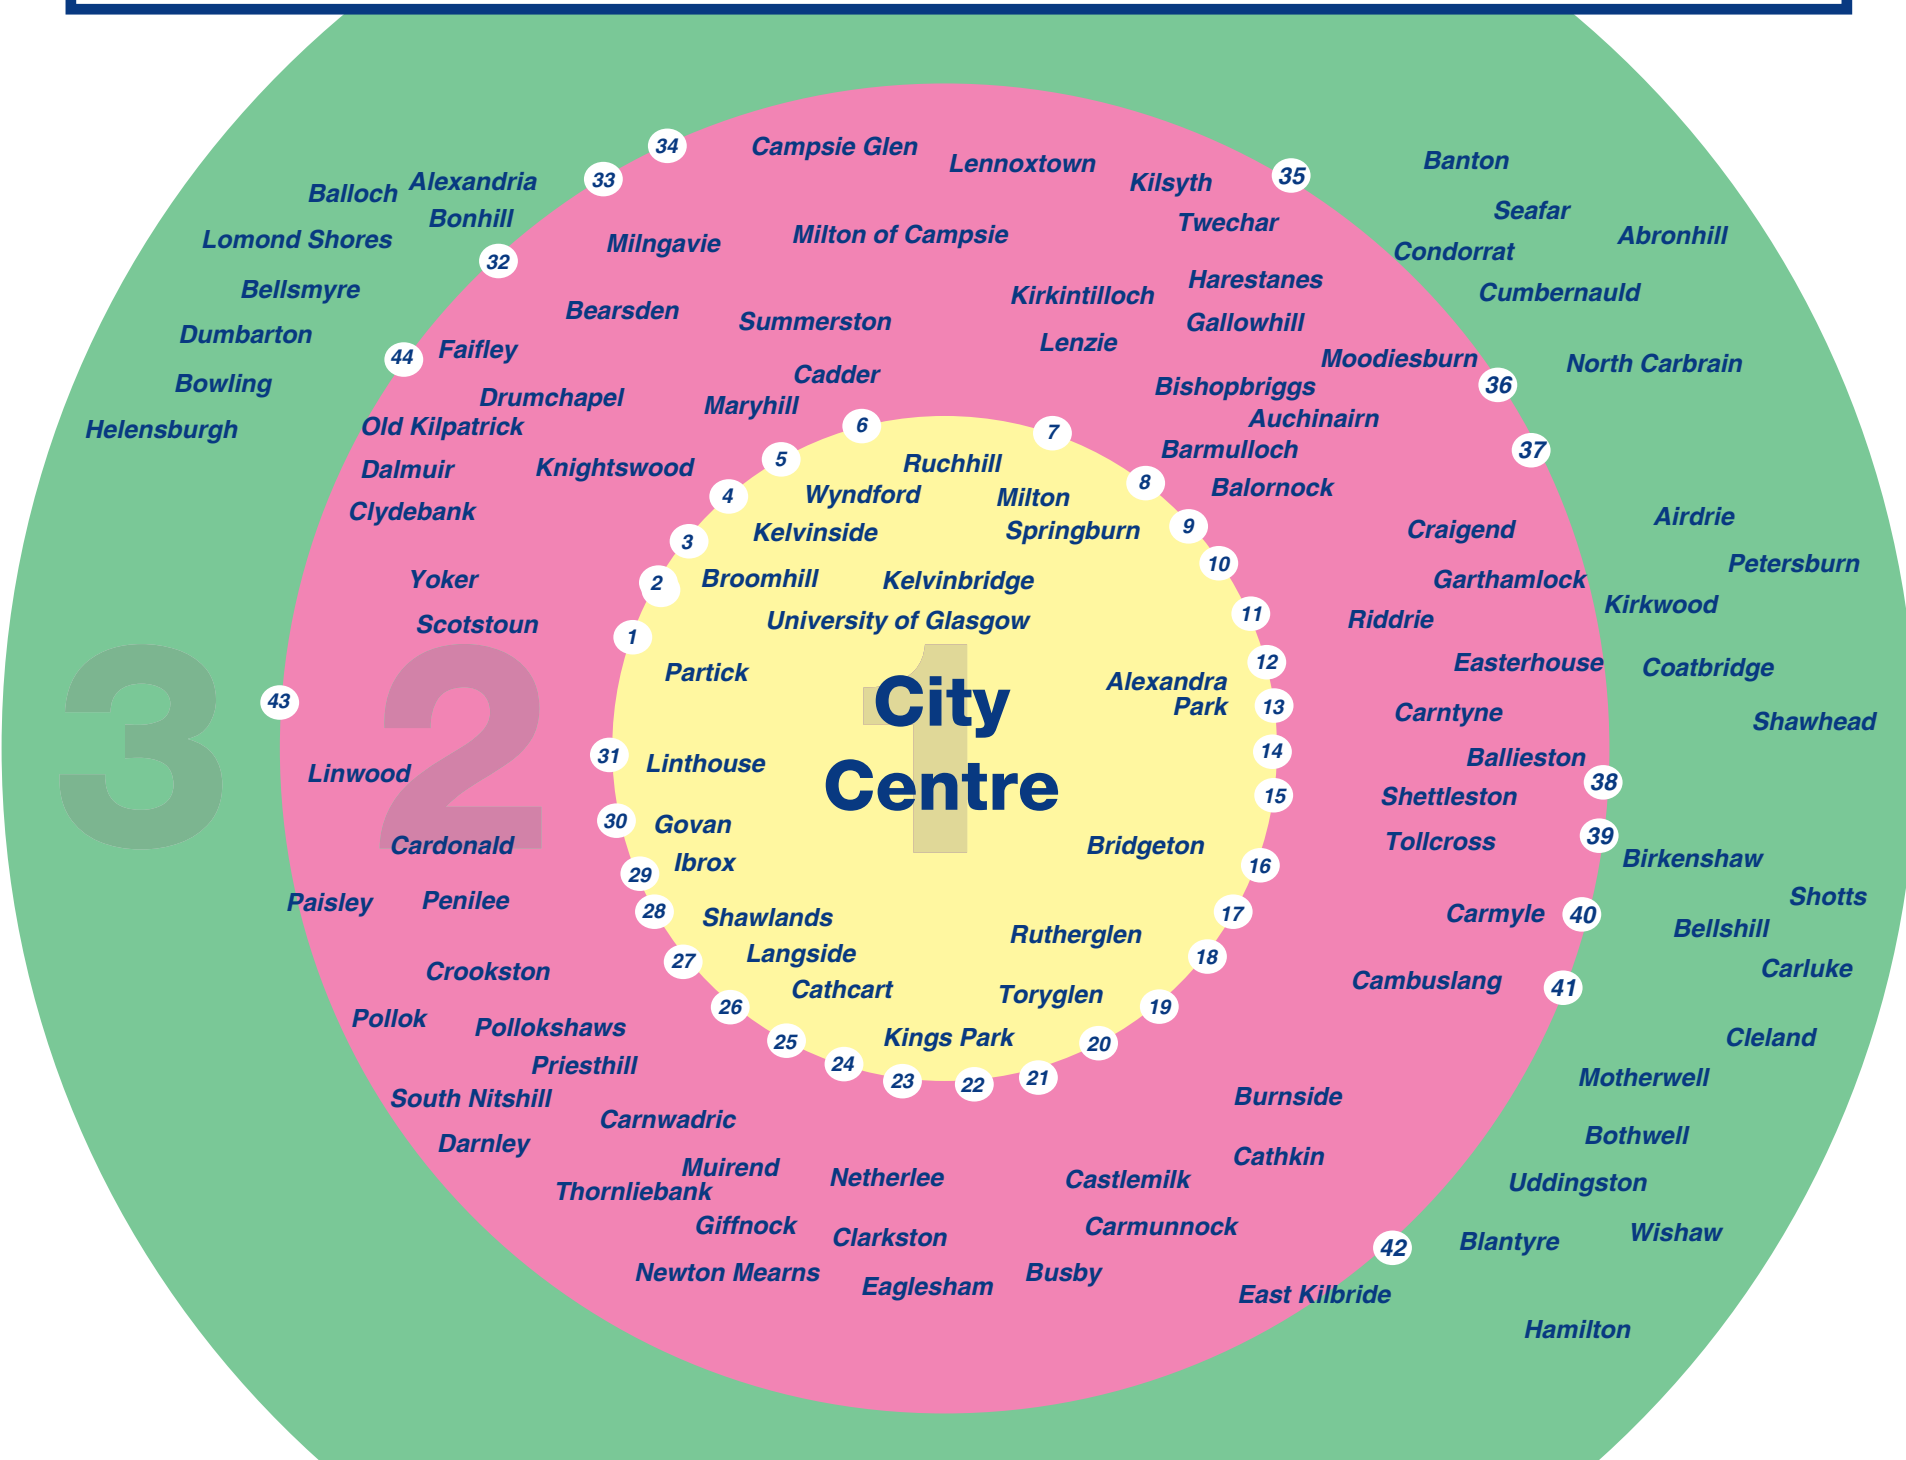

FirstCard on sale here.

Available to buy at all SPT travel centres, McColl's and the usual independent retailers.

- Inner Zone**
- Dumbarton Road at Tunnel Exit
 - Balshagray Avenue at Victoria Park Drive North
 - Broomhill Cross
 - Great Western Road at Dorchester Avenue
 - Maryhill Road at Gairbraid Drive
 - Ashfield Street at Ashgill Road or Colston Road at Ashgill Road or Milton Terminus for service 75
 - Springburn Road at Hawthorn Street or Springburn Wellfield Street
 - Balgray Road at Edgefauld Place or Springburn Wellfield Street
 - Petershill Road at Hobden Street
 - Royston Road at Rona Street
 - Cumbernauld Road at Dee Street
 - Edinburgh Road at Cumbernauld Road
 - Carntyne Road at Todd Street
 - Shettleston Road at Duke Street
 - Westmuir Street at Crail Street or Parkhead Forge
 - Tollcross Road at Helenvale Street or Parkhead Forge
 - London Road at Belvidere Hospital
 - Rutherglen Main Street at McCallum Avenue
 - Stonelaw Road at Dryburgh Avenue
 - Mill Street at Kings Park Avenue
 - Castlemilk Road at Menock Road
 - Aikenhead Road at Menock Road
 - Carmunnock Road at Menock Road
 - Clarkston Road at Cathcart Station
 - Kilmarnock Road at Newlandsfield Road
 - Shawbridge Street at Riverford Road
 - Pollokshaws Road at Hagsgs Road
 - Mosspark Boulevard at Dumbreck Road
 - Paisley Road West at Jura Street
 - Moss Road Roundabout
 - Renfrew Road at Southern General Hospital

£10.25
Any one zone

£12.50
Two adjoining zones

£14.00
All zones

First, 197 Victoria Road, Glasgow G42 7AD. www.firstgroup.com
For more information call customer services 0141 423 6600

First Glasgow is the trading name of First Glasgow (No.1) Limited and First Glasgow (No.2) Limited.

	Adult			Juvenile	
	1 Week	4 Week	10 Week	1 Week	4 Week
Travel in any 1 Zone	£10.25	£33.00	£78.50	£6.75	£22.00
Travel in any 2 Zones	£12.50	£40.00	£94.00	£8.50	£27.50
All Zones	£14.00	£45.00	£106.50	£9.75	£30.25
Scholar	£6.00 (Lanarkshire only)				