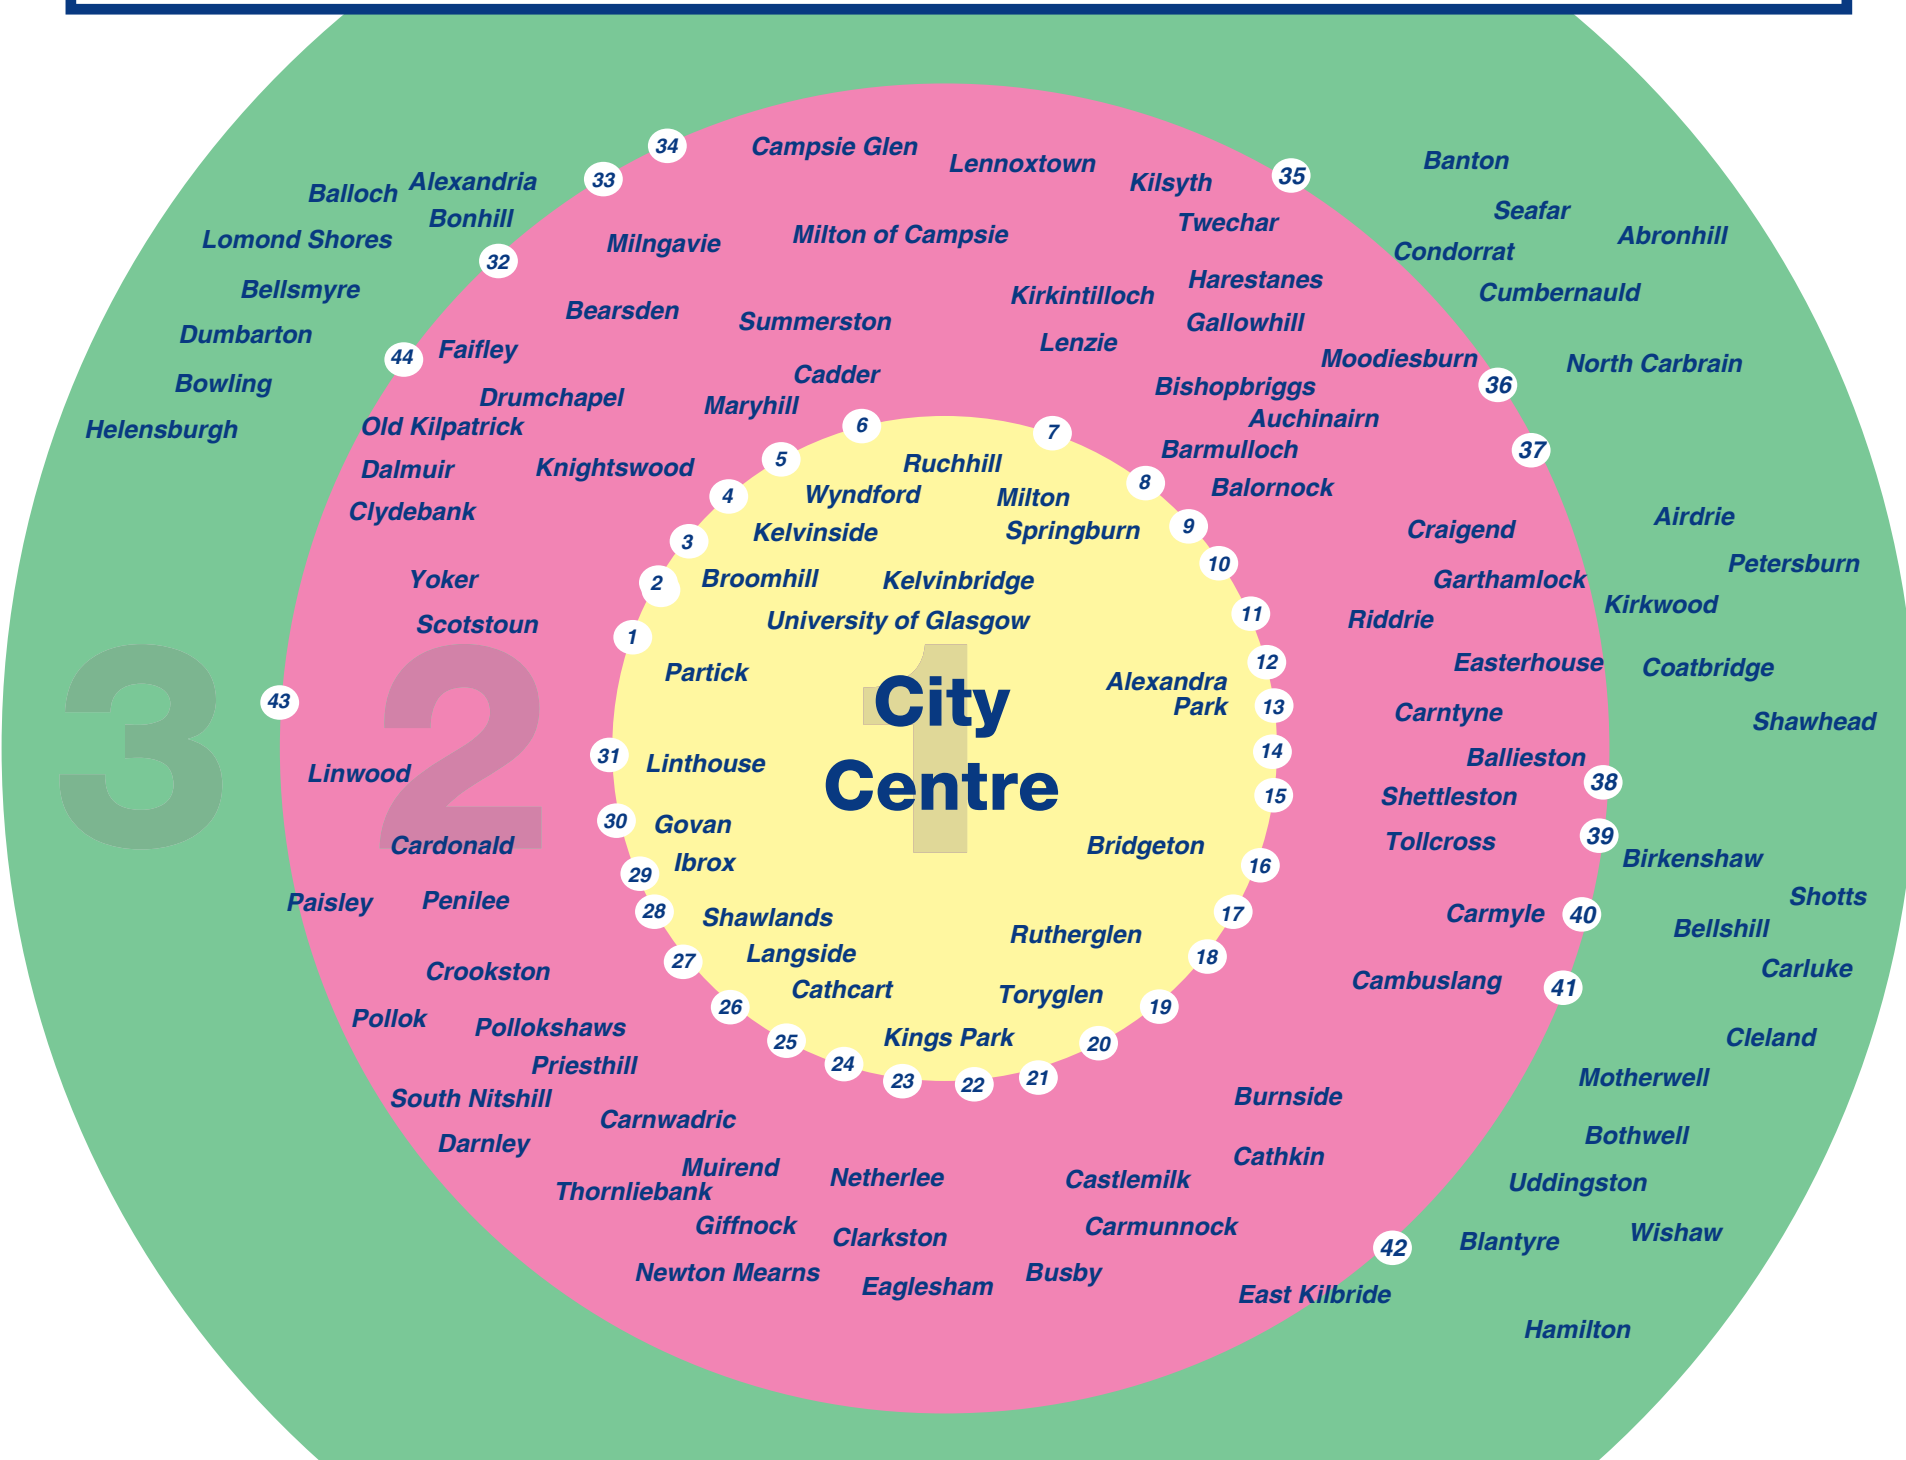

FirstCard on sale here.

Available to buy at all SPT travel centres, McColl's and the usual independent retailers.

- Inner Zone**
- Dumbarton Road at Tunnel Exit
 - Balshagray Avenue at Victoria Park Drive North
 - Broomhill Cross
 - Great Western Road at Dorchester Avenue
 - Maryhill Road at Gairbraid Drive
 - Ashfield Street at Ashgill Road or Colston Road at Ashgill Road or Milton Terminus for service 75
 - Springburn Road at Hawthorn Street or Springburn Wellfield Street
 - Balgray Road at Edgefauld Place or Springburn Wellfield Street
 - Petershill Road at Hobden Street
 - Royston Road at Rona Street
 - Cumbernauld Road at Dee Street
 - Edinburgh Road at Cumbernauld Road
 - Carntyne Road at Todd Street
 - Shettleston Road at Duke Street
 - Westmuir Street at Crail Street or Parkhead Forge
 - Tollcross Road at Helenvale Street or Parkhead Forge
 - London Road at Belvidere Hospital
 - Rutherglen Main Street at McCallum Avenue
 - Stonelaw Road at Dryburgh Avenue
 - Mill Street at Kings Park Avenue
 - Castlemilk Road at Menock Road
 - Aikenhead Road at Menock Road
 - Carmunnock Road at Menock Road
 - Clarkston Road at Cathcart Station
 - Kilmarnock Road at Newlandsfield Road
 - Shawbridge Street at Riverford Road
 - Pollokshaws Road at Hagsgs Road
 - Mosspark Boulevard at Dumbreck Road
 - Paisley Road West at Jura Street
 - Moss Road Roundabout
 - Renfrew Road at Southern General Hospital

£9.25
Any one zone

£11.50
Two adjoining zones

£12.50
All zones

	Adult			Juvenile	
	1 Week	4 Week	10 Week	1 Week	4 Week
Travel in any 1 Zone	£9.25	£30.00	£71.00	£6.25	£21.00
Travel in any 2 Zones	£11.50	£37.00	£88.00	£7.75	£26.00
All Zones	£12.50	£40.00	£97.00	£8.75	£28.25
Scholar	£5.50 (Lanarkshire only)				