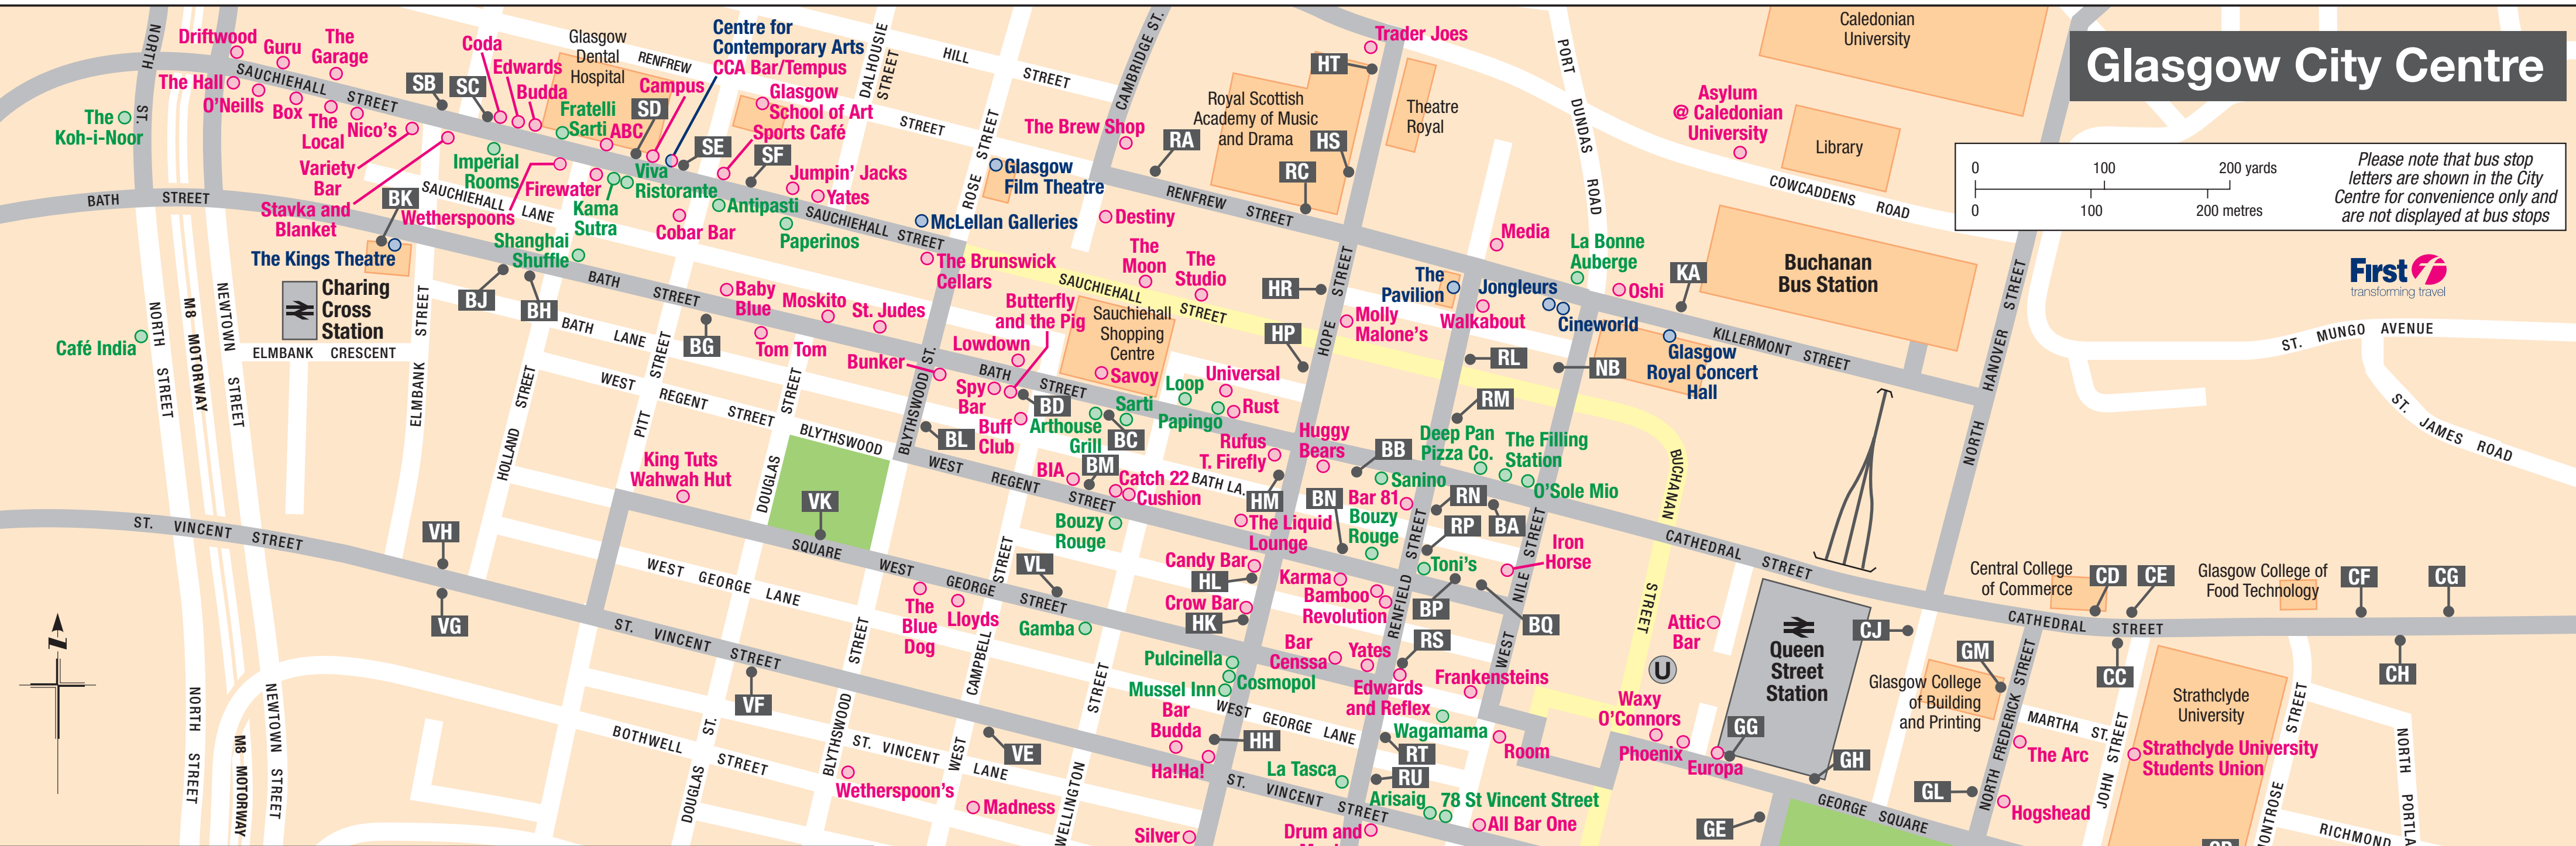

Glasgow City Centre

Where to find your bus in Glasgow City Centre