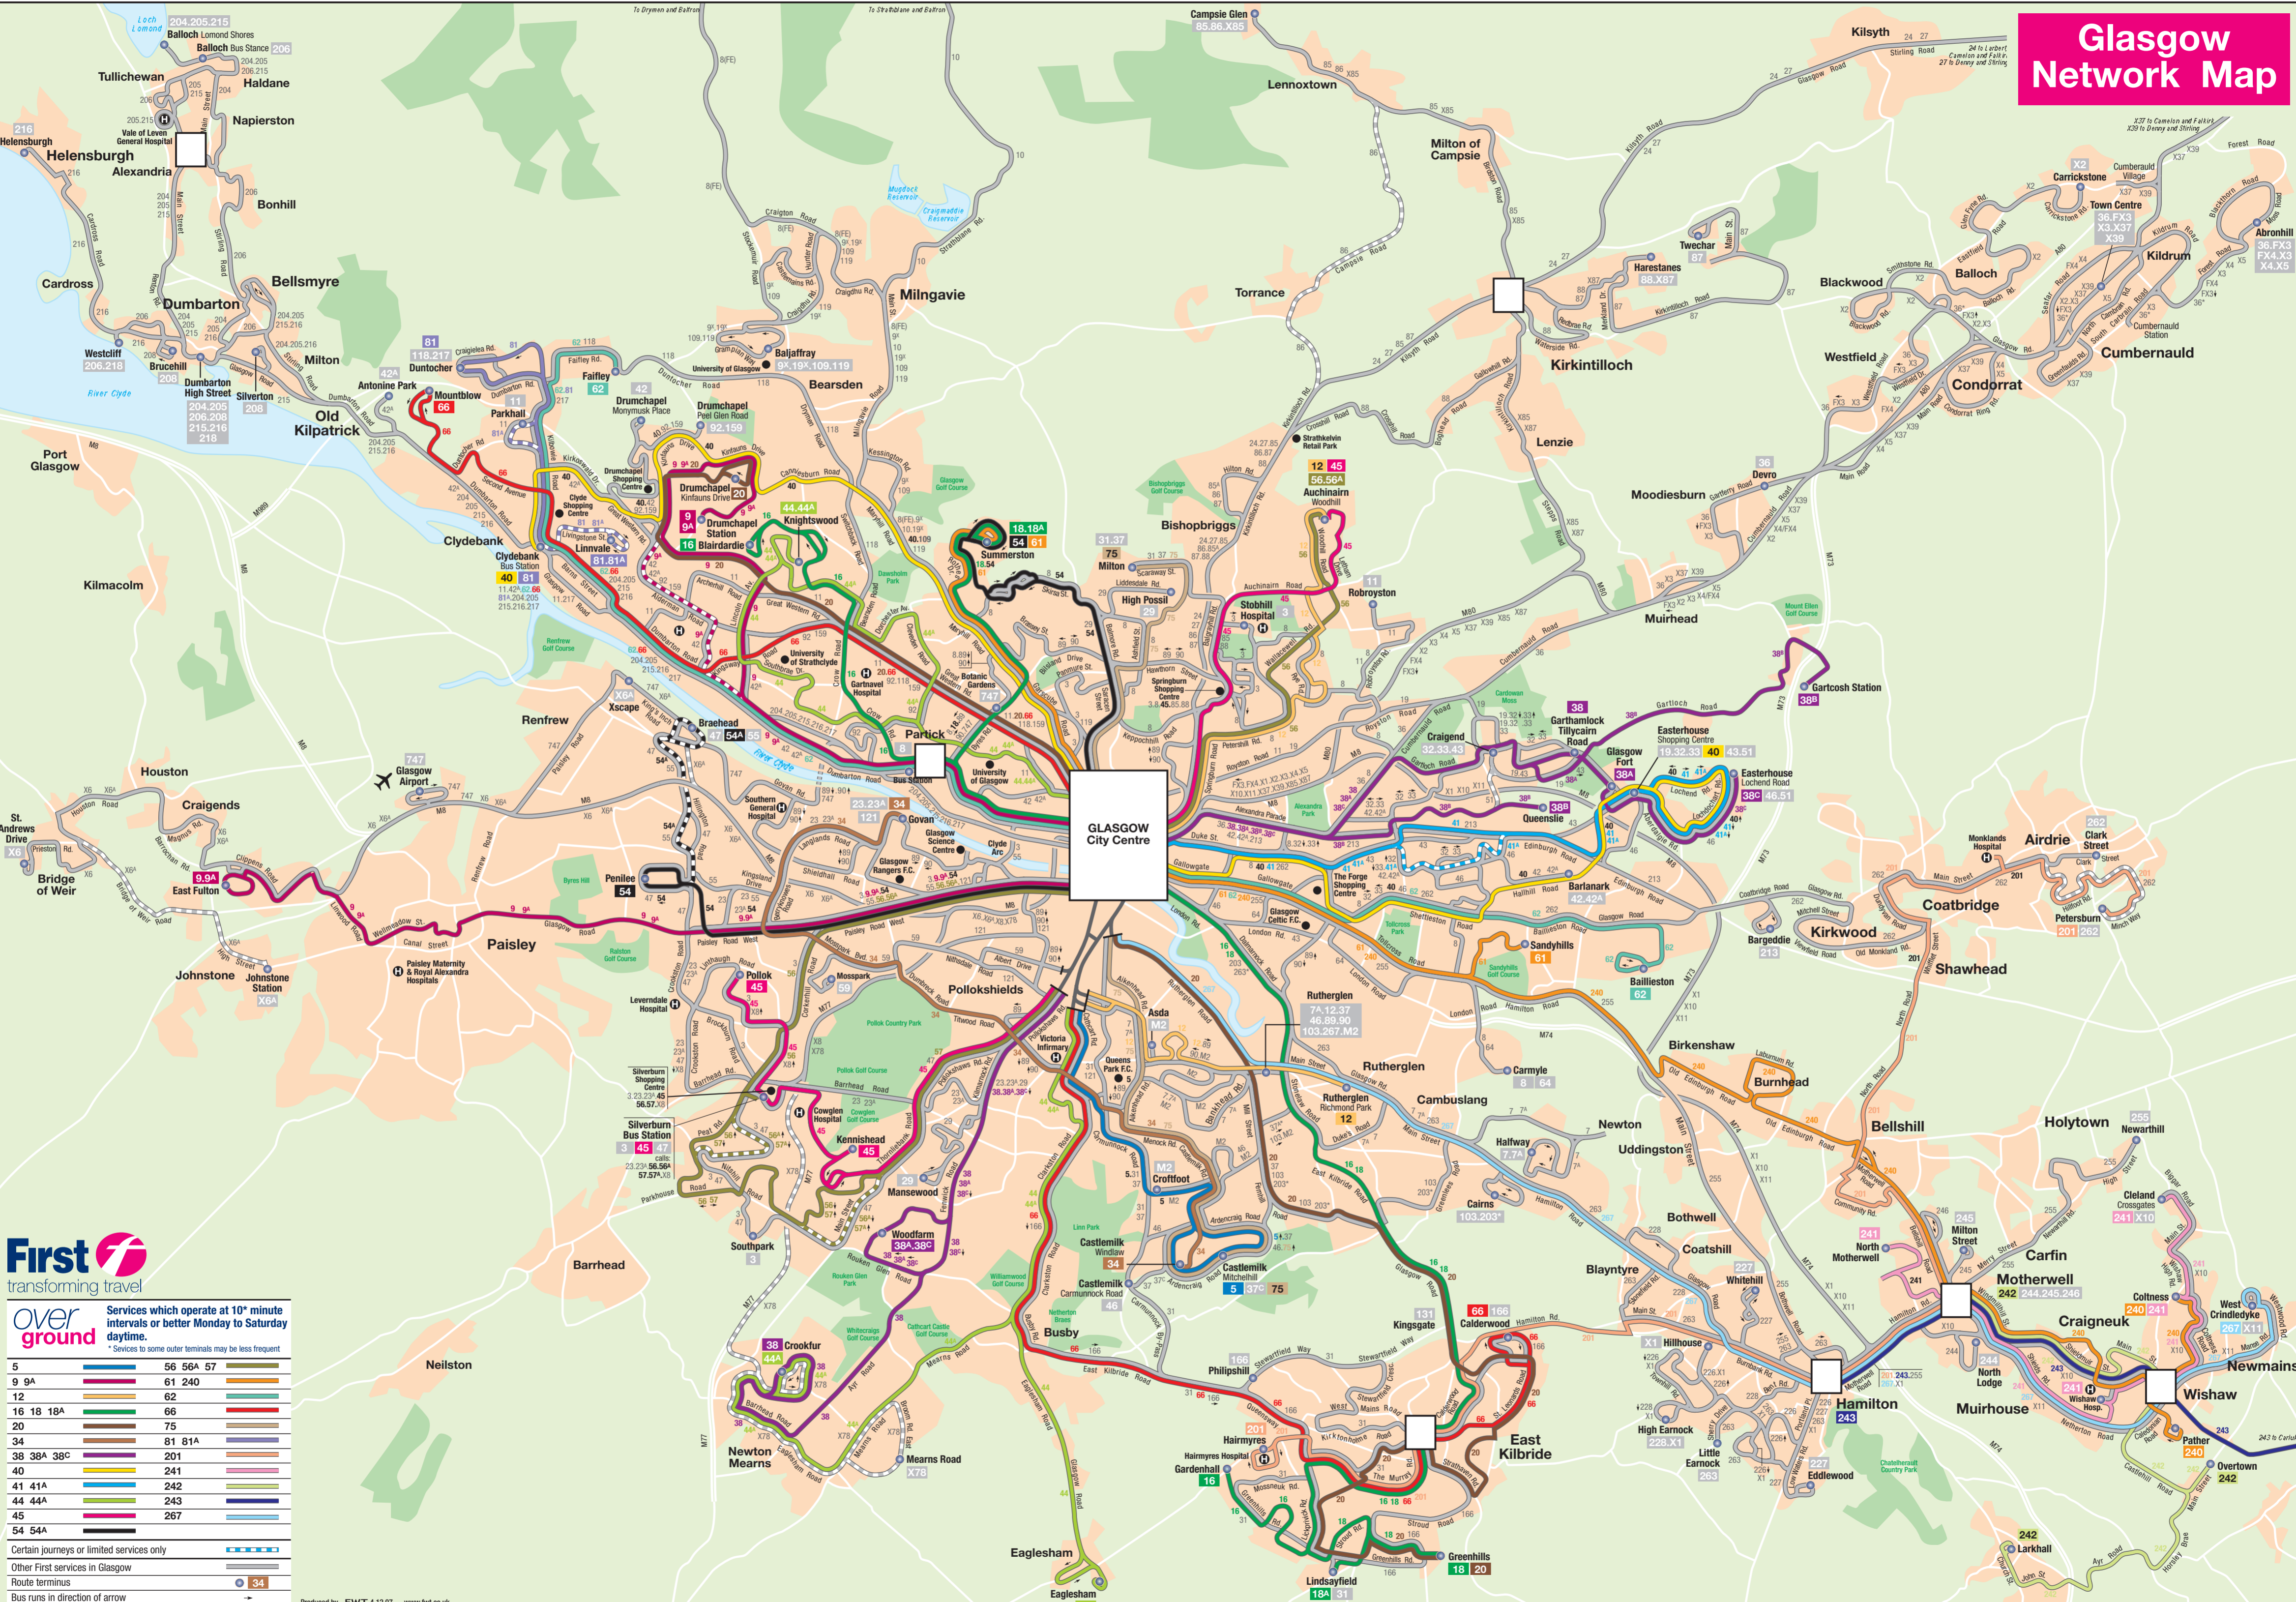

Glasgow Network Map

First transforming travel

overground Services which operate at 10+ minute intervals or better Monday to Saturday daytime.

* Services to some outer terminals may be less frequent

| | |
|------------|-----------|
| 5 | 56 56A 57 |
| 9 9A | 61 240 |
| 12 | 62 |
| 16 18 18A | 66 |
| 20 | 75 |
| 34 | 81 81A |
| 38 38A 38C | 201 |
| 40 | 241 |
| 41 41A | 242 |
| 44 44A | 243 |
| 45 | 267 |
| 54 54A | |

Certain journeys or limited services only

Other First services in Glasgow

Route terminus

Bus runs in direction of arrow