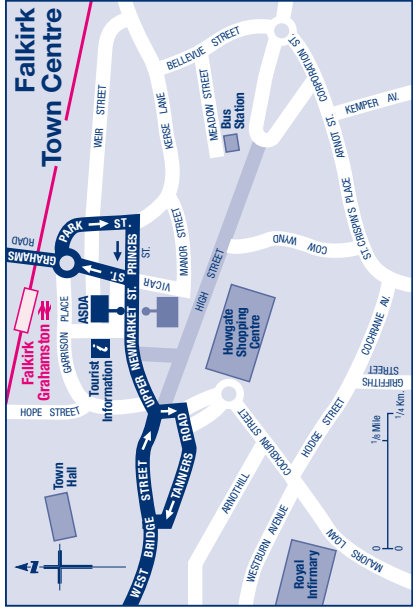

- Route of 10 11 12
- Bus stop served by 10 11 12 to Bainsford and Stenhousemuir
- Bus stop served by 10 11 12 to Camelton and Larbert
- Pedestrianised area