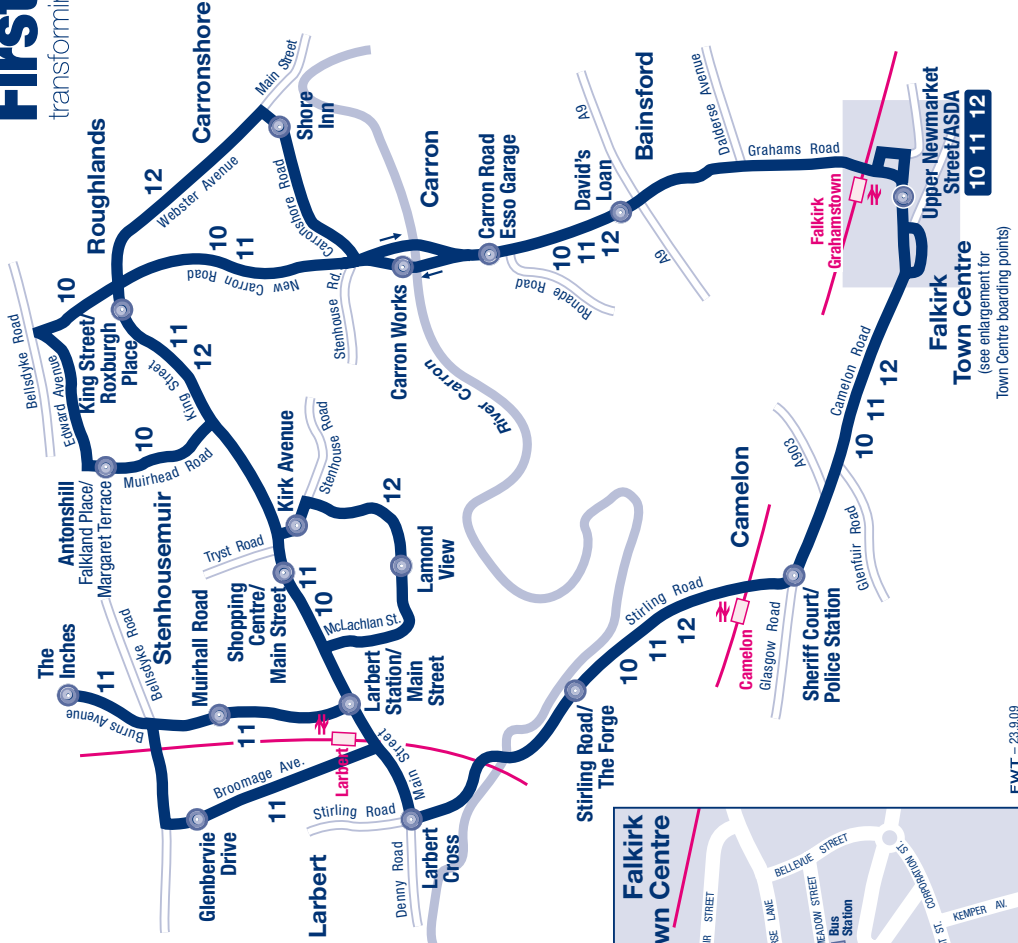

10 11 12

- Route of 10 11 12
- Bus stop served by 10 11 12 to Bainsford and Stenhousemuir
- Bus stop served by 10 11 12 to Camelton and Larbert
- Pedestrianised area

10 11 12

Falkirk Town Centre
Upper Newmarket Street/ASDA

10 11 12

10 11 12

10 11 12

10 11 12

10 11 12

10 11 12

10 11 12

10 11 12