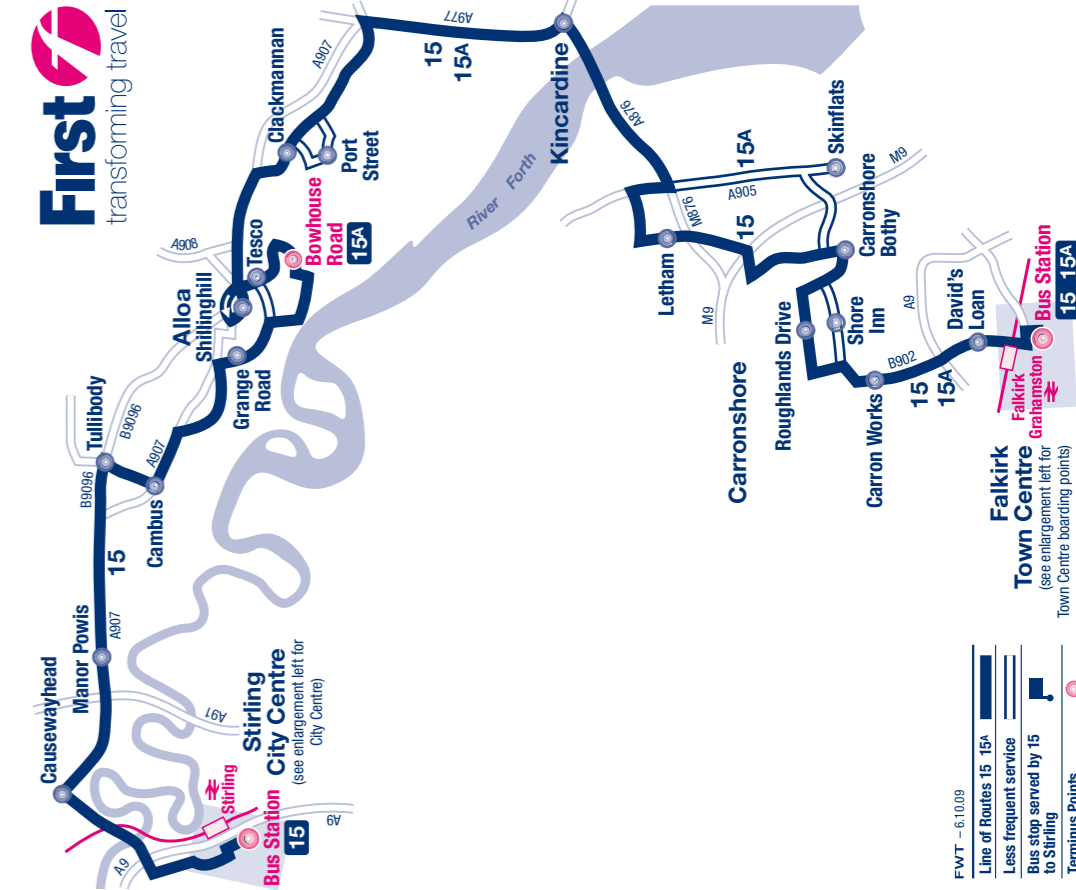

Sundays and Public Holidays

Note	Service Number	FC	FC	FC	FC	FC
		15A	15A	15A	15A	15A
Falkirk, Bus Station	1153	1353	1553	1753	1953	
Falkirk, ASDA	1156	1356	1556	1756	1956	
Bainsford, Main Street, Davids Loan	1203	1403	1603	1803	2003	
Carron Works	1206	1406	1606	1806	2006	
Carronshore, Roughlands Drive	1209	1409	1609	1809	2009	
Carronshore, Shore Inn	—	—	—	—	—	
Carronshore, Main Street, at Castle Ave.	1211	1411	1611	1811	2011	
Letham	—	—	—	—	—	
Skinflats	1215	1415	1615	1815	2015	
Kincardine, High Street, Stop B	1223	1423	1623	1823	2023	
Clackmannan, Port Street	1234	1434	1634	1834	2034	
Clackmannan, Alloa Road	1236	1436	1636	1836	2036	
Alloa, Shillinghill	arr 1243	1443	1643	1843	2043	
Alloa, Shillinghill	dep 1245	1445	1645	1845	2045	
Alloa, Tesco	1248	1448	1648	1848	2048	
Alloa, Bowhouse Road	1254	1454	1654	1854	2054	

Note:
FC Operated on behalf of Falkirk Council
NX Does not operate on 24 and 31 December

15 15A