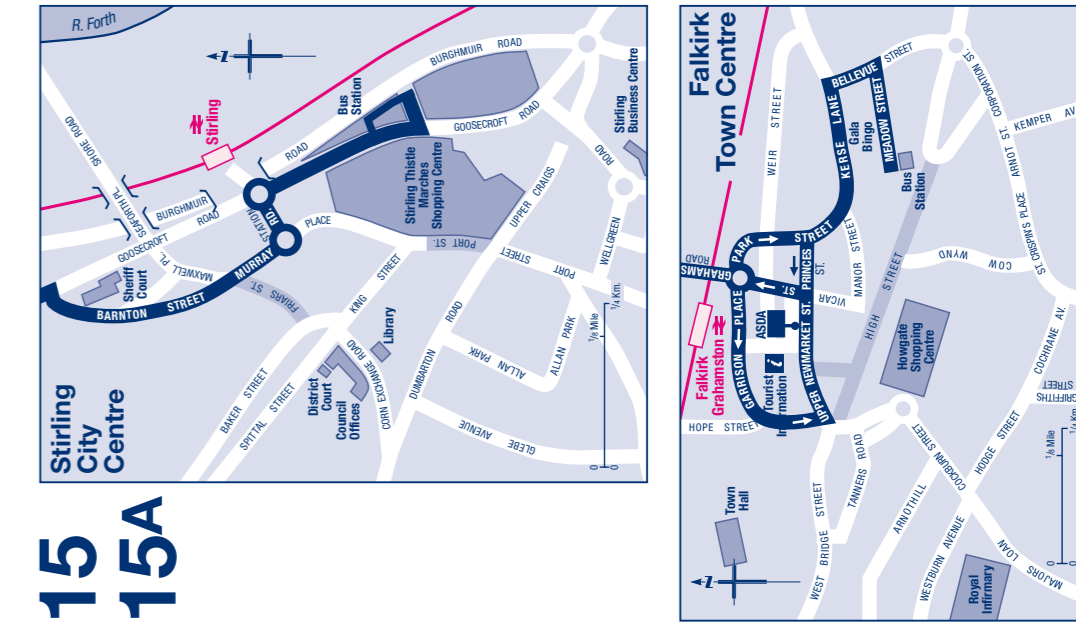

Sundays and Public Holidays

Note	Service Number	FC	FC	FC	FC	FC
		15A	15A	15A	15A	15A
Falkirk, Bus Station	1153	1353	1553	1753	1953	
Falkirk, ASDA	1156	1356	1556	1756	1956	
Bainsford, Main Street, Davids Loan	1203	1403	1603	1803	2003	
Carron Works	1206	1406	1606	1806	2006	
Carronshore, Roughlands Drive	1209	1409	1609	1809	2009	
Carronshore, Shore Inn	—	—	—	—	—	
Carronshore, Main Street, at Castle Ave.	1211	1411	1611	1811	2011	
Letham	—	—	—	—	—	
Skinflats	1215	1415	1615	1815	2015	
Kincardine, High Street, Stop B	1223	1423	1623	1823	2023	
Clackmannan, Port Street	1234	1434	1634	1834	2034	
Clackmannan, Alloa Road	1236	1436	1636	1836	2036	
Alloa, Shillinghill	arr 1243	1443	1643	1843	2043	
Alloa, Shillinghill	dep 1245	1445	1645	1845	2045	
Alloa, Tesco	1248	1448	1648	1848	2048	
Alloa, Bowhouse Road	1254	1454	1654	1854	2054	

Note:
FC Operated on behalf of Falkirk Council
NX Does not operate on 24 and 31 December

15 15A