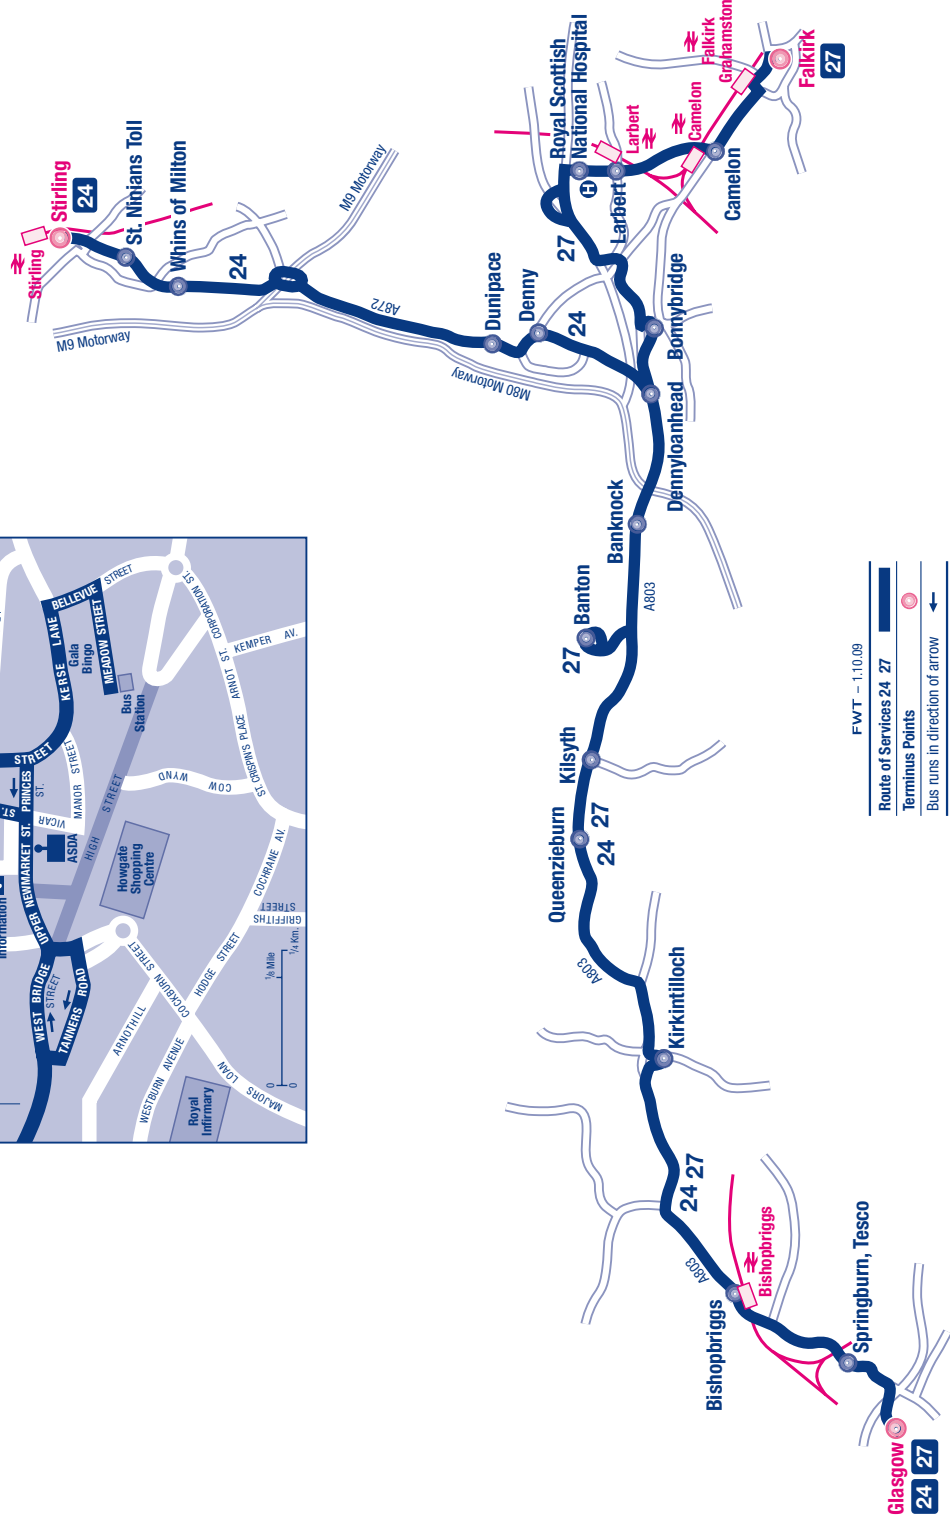

 e-mail: contact.scotlandeast@firstgroup.com

 tel: 08708 72 72 71 (open Monday to Friday 0800-1800, except public and local holidays)

24 27

FWT - 1.10.09

- Route of Services 24 27
- Terminus Points
- Bus runs in direction of arrow