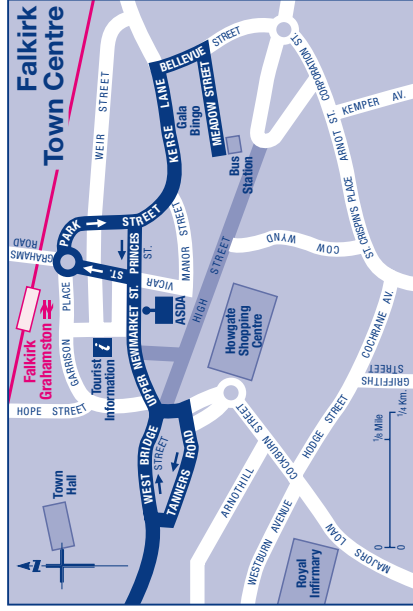

 e-mail: contact.scotlandeast@firstgroup.com

 tel: 08708 72 72 71 (open Monday to Friday 0800-1800, except public and local holidays)

24 27

FWT - 1.10.09

- Route of Services 24 27
- Terminus Points
- Bus runs in direction of arrow

Glasgow 24 27

Springburn, Tesco

Bishopbriggs

24 27

Kirkintilloch

A803

Queenzieburn

24 27

Kilsyth

Banton

27

Banknock

A803

Bonnybridge

24

Dunipace