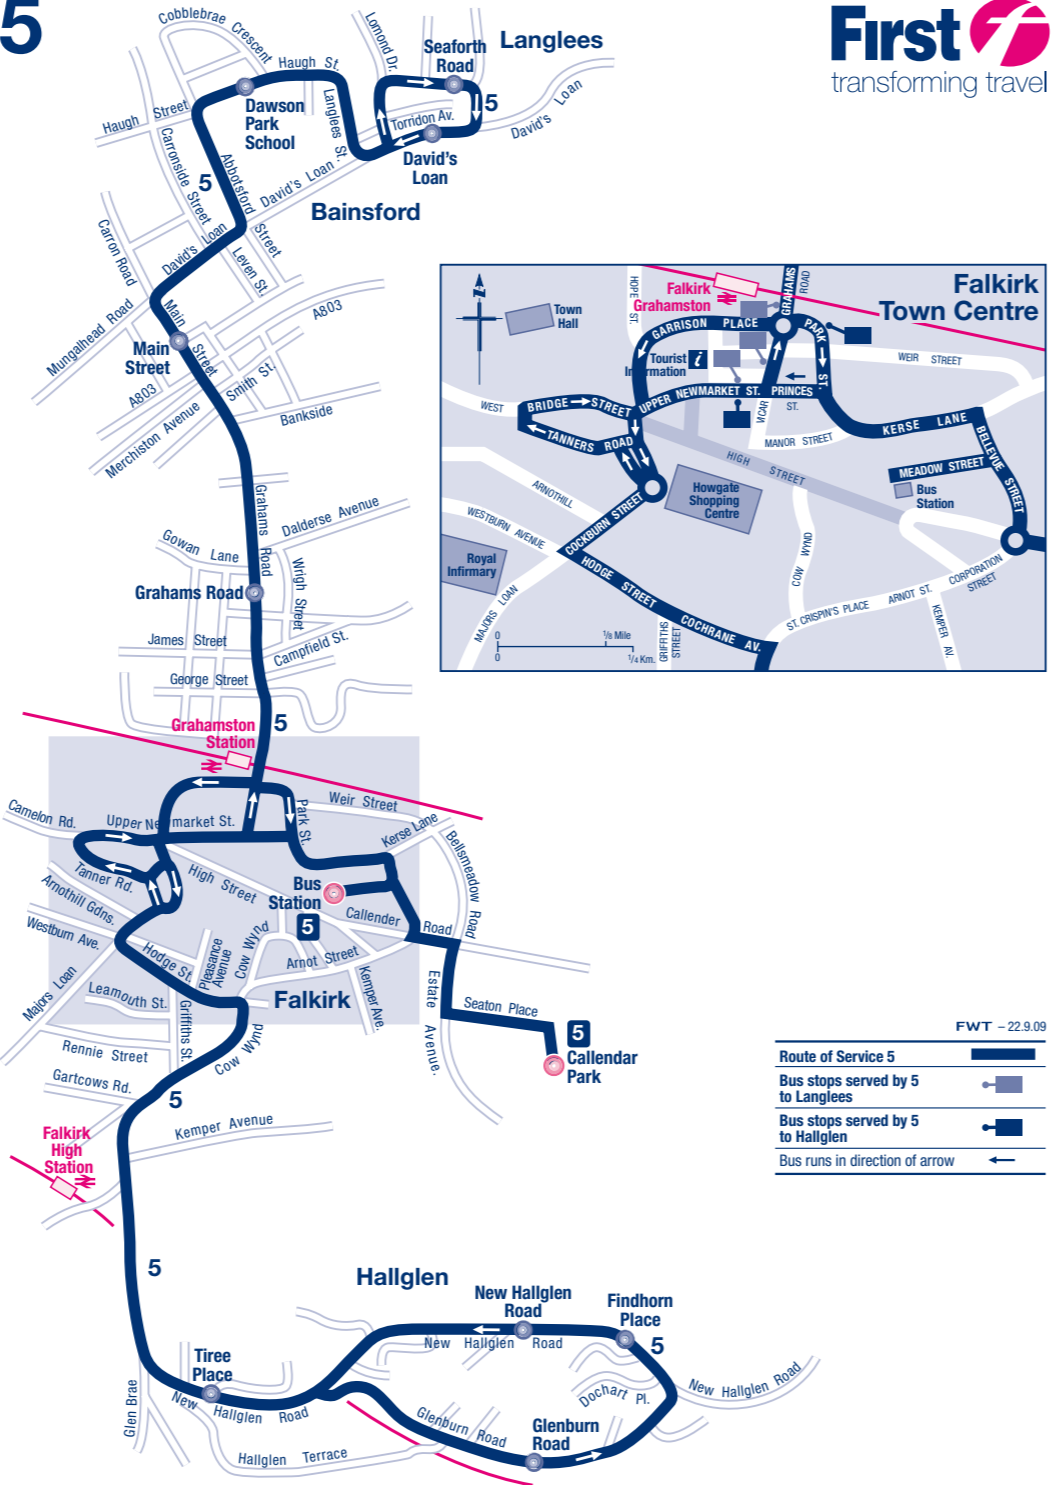

Save money travelling with First

- Our zones and range of tickets enable you to hop on and off all day, every day with one ticket. **FirstDay**, our all day travel ticket, is one of the best value bus tickets around. By buying **FirstDay** from the bus driver you can hop on and off all day. It is ideal for travelling to work, the shops, for leisure and then going out in the evenings too.
- For regular travellers, **FirstWeek** is just like **FirstDay** but seven times as good! **FirstWeek** gives you seven days unlimited travel on First bus routes. Simply buy one from your driver any time of day, any day of the week.
- To obtain further details of our zones and tickets please pick up a leaflet on bus or visit www.firstgroup.com/scotlandeast
- On all services you pay the driver as you get on. For a speedier journey please have the exact fare ready.
- Holders of the new Scotland Entitlement Cards can obtain concession travel at all times except between the hours of 0100 – 0400 and on nighthawk services.

Customer First

We are constantly looking at ways to improve our bus services in the area and as a valued customer we welcome your feedback or comments.

Please write to us at this address:

- ✉ **Customer Services, First**
  Carmuir House
  300 Stirling Road
  Larbert FK5 3NJ
- ✉ e-mail: contact.scotlandeast@firstgroup.com
- ☎ tel: 08708 72 72 71 (open Monday to Friday 0800-1800, except public and local holidays)

5