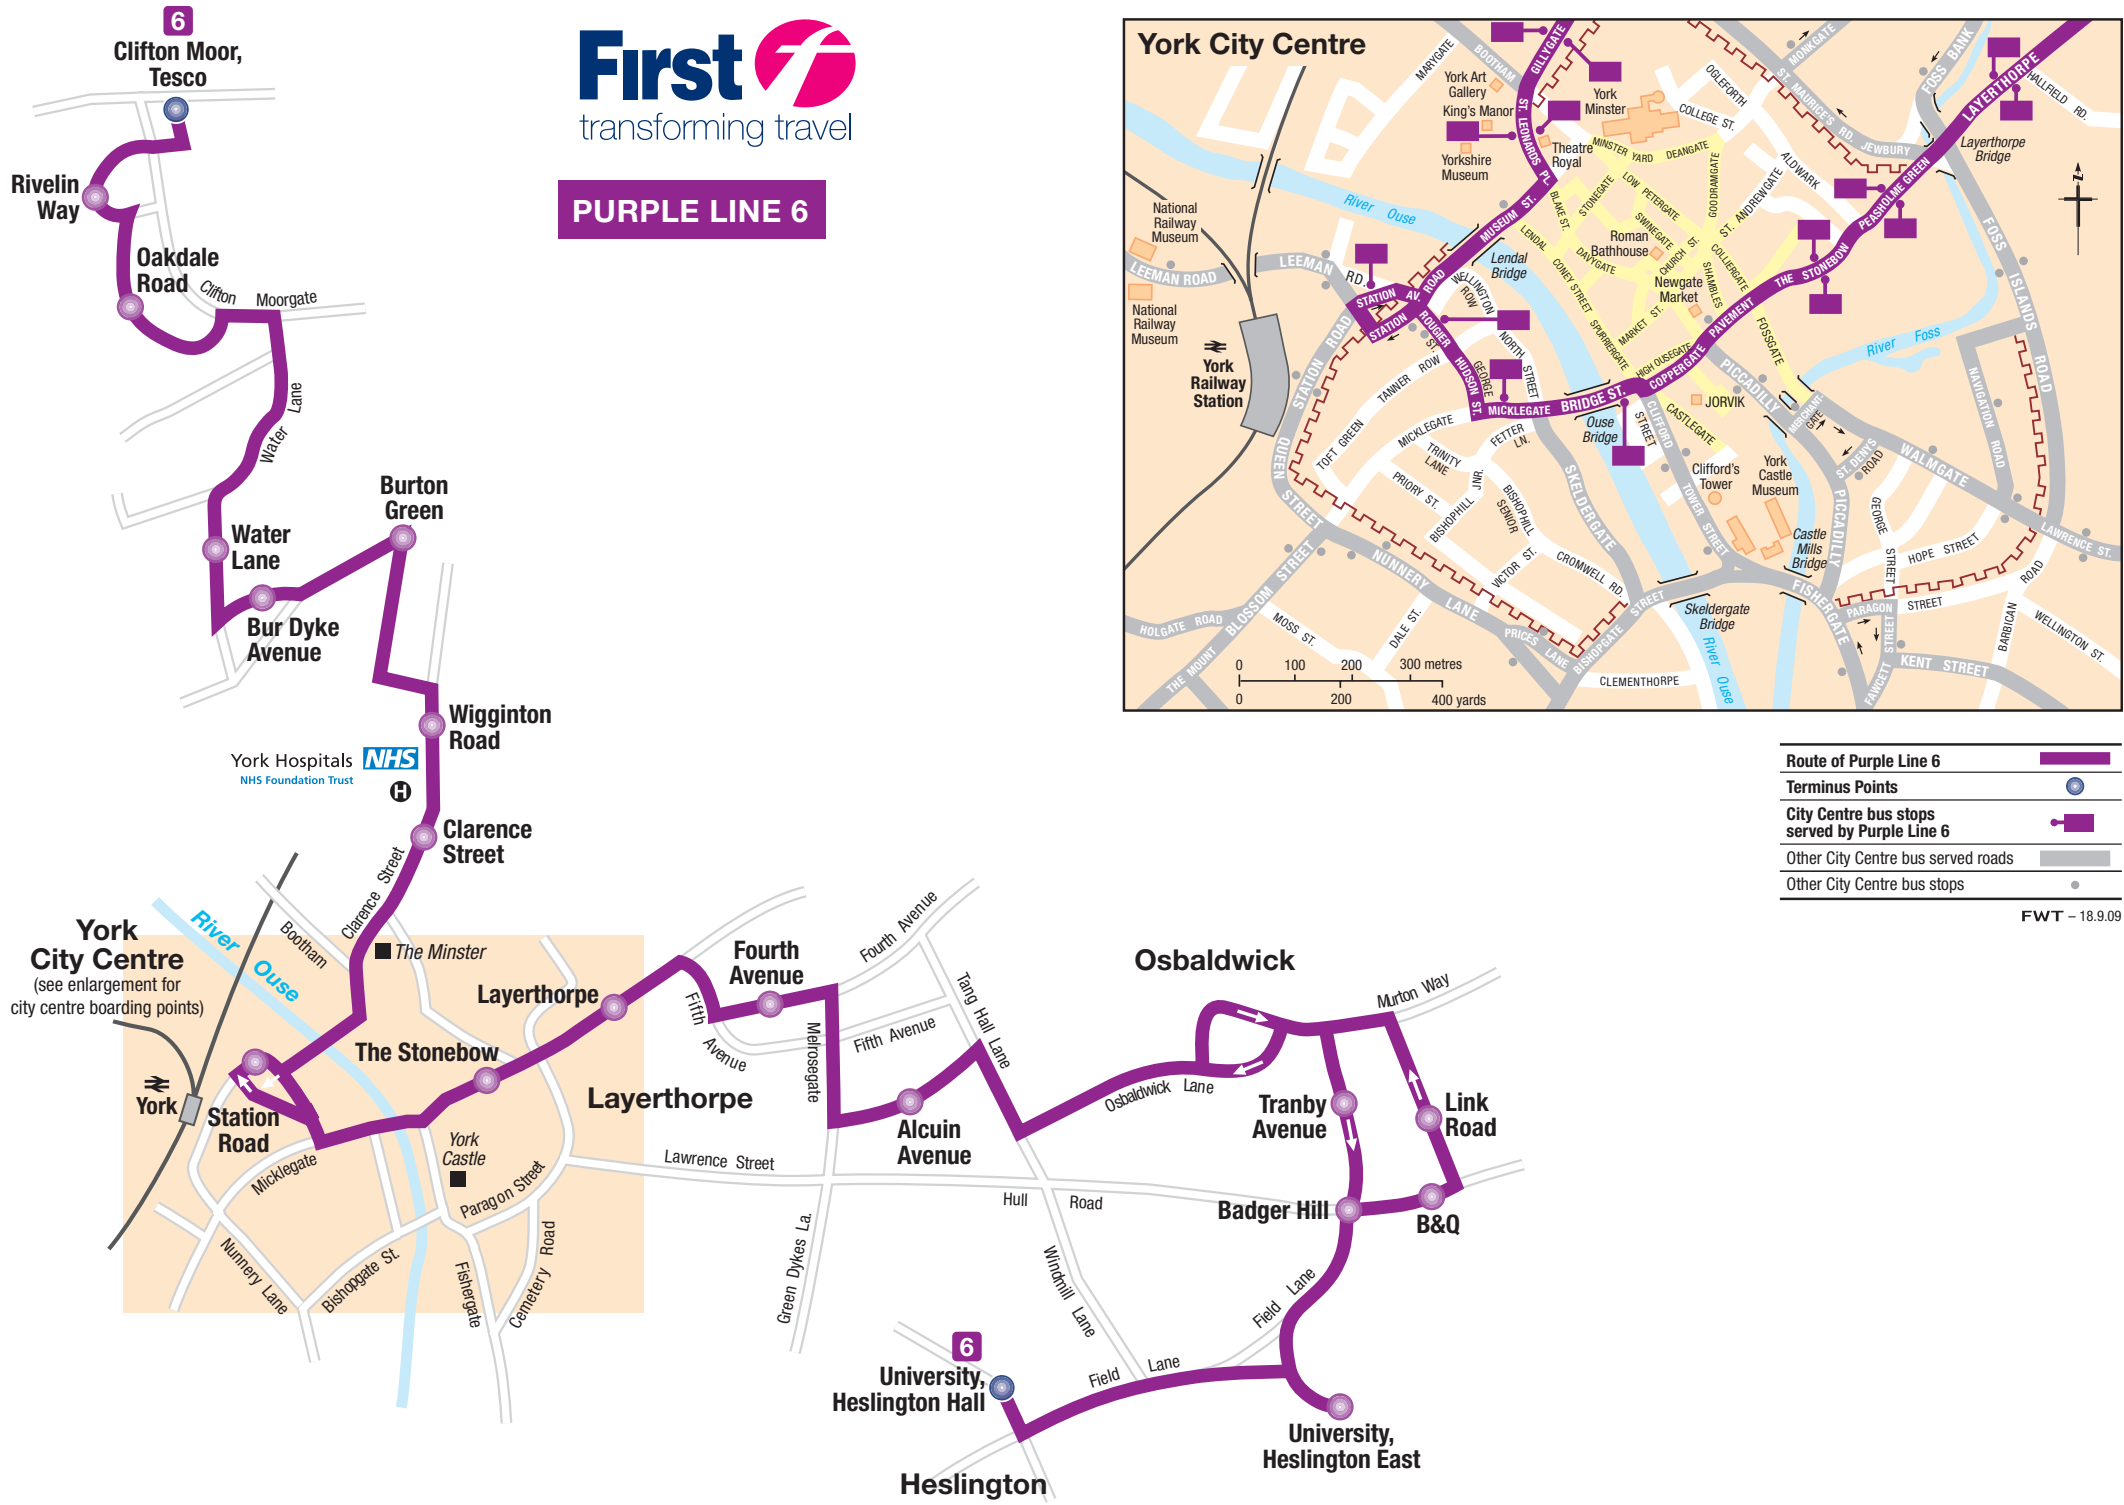

and at frequent* intervals until

Service Number	6	6	6	6	6	6
Clifton Moor, Tesco	1945	2015	2045	2115	2215	2310
Burton Green, Roundabout	1953	2023	2053	2123	2223	2318
York Hospital, Wigginton Road	1957	2027	2057	2127	2227	2322
City Centre, Rougier Street	2010	2040	2110	2140	2240	2332
Alcuin Avenue, Tang Hall Lane End	2023	2053	2123	2153	2253	2345
University, Heslington Hall	2036	2106	2136	2206	2306	2357

Sundays and Public Holidays

Service Number	6	6	6	6	6	6	6	6	6	6	6	6	6	6	6	6
Clifton Moor, Tesco	0805	0905	1000	1030	1100	then every 30 mins until	1700	1730	1800	1830	1915	2015	2115	2215	2310	0005
Burton Green, Roundabout	0813	0913	1008	1043	1113		1713	1738	1808	1838	1923	2023	2123	2223	2318	0013
York Hospital, Wigginton Road	0817	0917	1012	1048	1118		1718	1742	1812	1842	1927	2027	2127	2227	2322	0017
City Centre, Rougier Street	0830	0930	1025	1058	1128		1728	1755	1825	1852	1940	2040	2140	2240	2335	0030
University, Heslington Hall	0856	0956	1051	1124	1154		1754	1821	1851	1917	2006	2106	2206	2306	0001	—

Note: F Fridays only
NF Mondays, Tuesdays, Wednesdays and Thursdays only

* Frequent intervals means at least 6 buses per hour and no more than 15 minutes between journeys.

PURPLE LINE 6