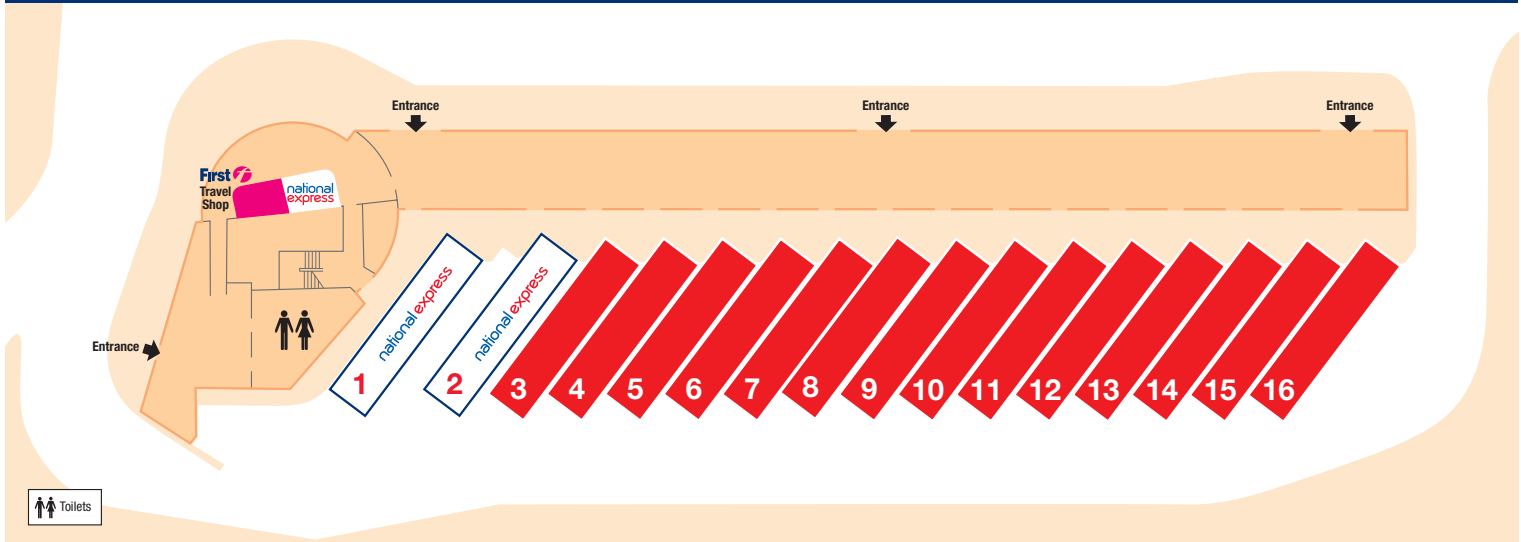

# Where to find your bus in Bath Bus Station

Bay	Services	Direction
<b>3</b>	76	Crudwell
	76A	Stanton St. Quintin
	79	Marshfield
	86	Broughton Gifford
	228	Coleme
	620	Tetbury
	700	Sion Hill
	716	Newbridge
	734	Bathwick
	752	Bishop Sutton
775	Peasedown St. John	
<b>4</b>	20A	Circular Weston RUH
	20C	Circular Widcombe - University - Claverton Down
	791	Weston-super-Mare

Bay	Services	Direction	
<b>5</b>	264/265	Warminster via Bradford-on-Avon-Trowbridge - Westbury	
	<b>6</b>	231/232/233	Chippenham - Bathford - Box - Corsham
		<b>7</b>	173
178	Peasedown - Radstock - Midsomer Norton - Keynsham - Bristol		
184	Peasedown - Radstock - Midsomer Norton - Coleford - Frome		
<b>8</b>	179		Tunley - Timsbury - Paulton
	267	Midford - Norton St. Phillip - Frome	
<b>9</b>	337	Keynsham via Newbridge - Saltford	
	271	Melksham - Devizes	
	272	Melksham - Devizes - Easterton	
	273	Melksham - Devizes - Urchfont	

Bay	Services	Direction
<b>10</b>	319	Cribbs Causeway
	332	Bitton - Hanham - Bristol
<b>11</b>	339/649	Newbridge - Saltford - Keynsham - Bristol
	X39	Newbridge - Saltford - Brislington - Bristol
<b>12</b>	X39	Newbridge - Saltford - Brislington - Bristol
<b>13</b>	10	Southdown via Moorland Road
<b>14</b>	14/14A	Bath - Odd Down
<b>16</b>	5	Whiteway via Twerton