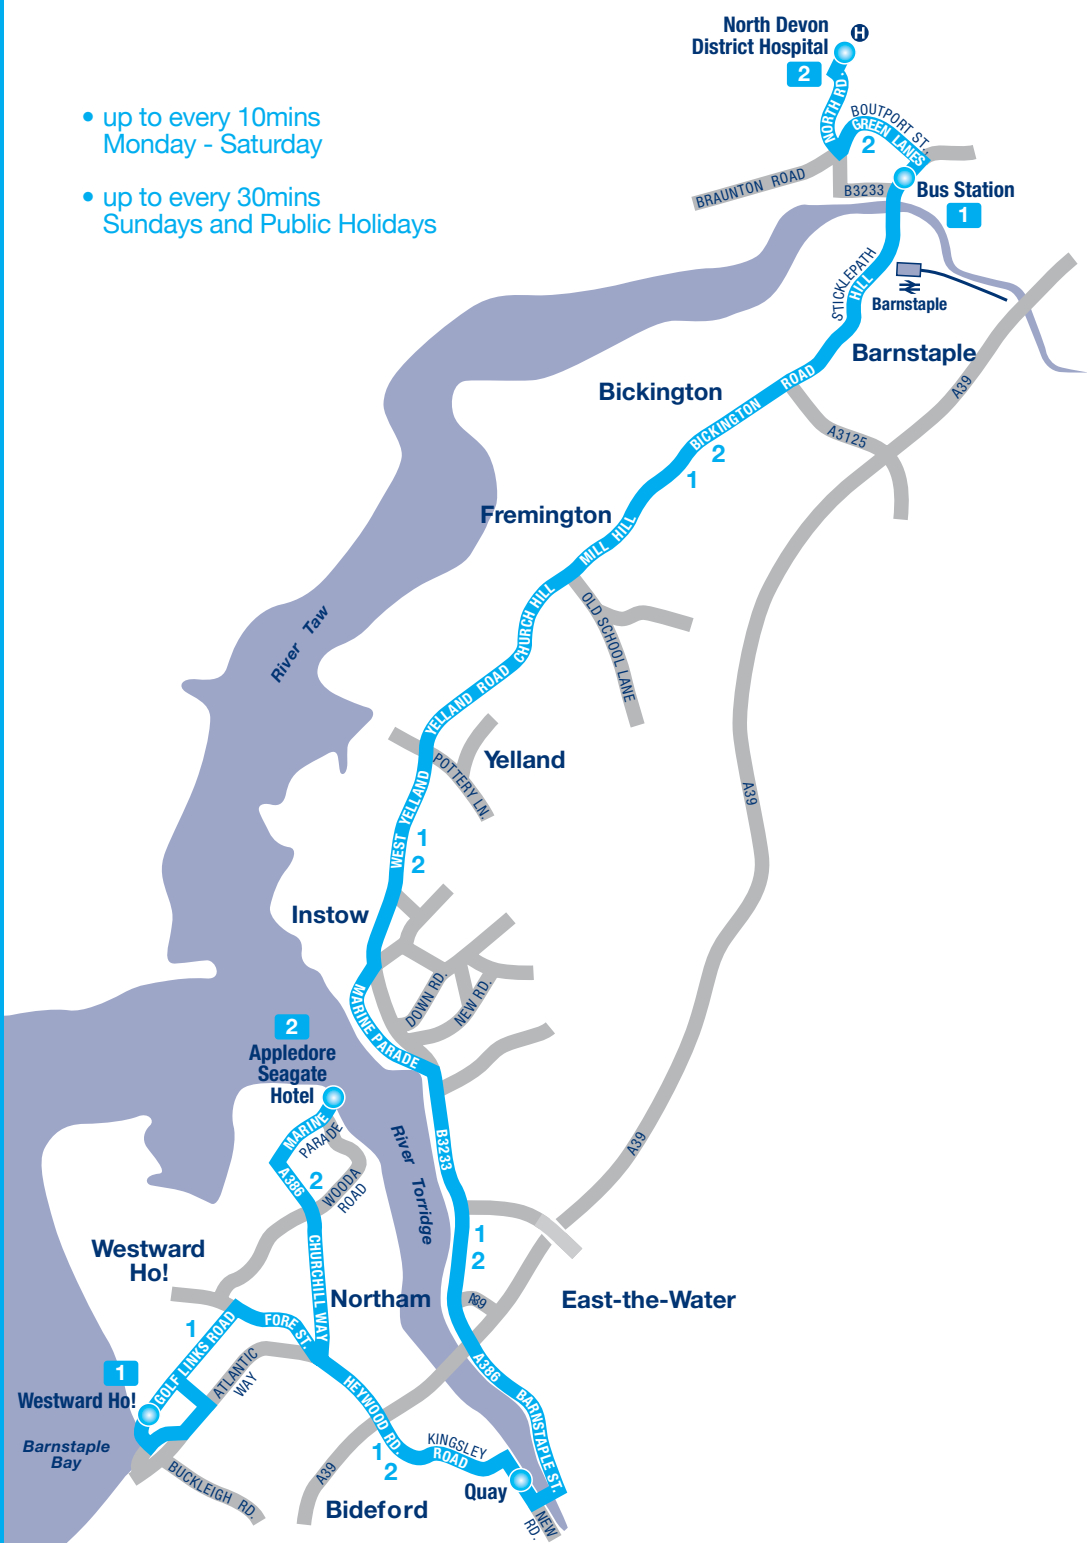

- up to every 10mins Monday - Saturday
- up to every 30mins Sundays and Public Holidays

1 WESTWARD HO! - BARNSTAPLE
via Northam, Bideford, Instow, Fremington & Bickington

2 APPLIEDORE - BARNSTAPLE
via Northam, Bideford, Instow, Fremington & Bickington

Monday to Saturday (Except Public Holidays)

Service Number	1	1	2	1	2	1	1	2	2	1	2	1	2	1	1
Appledore Seagate Hotel	...	...	0645	...	0710	...	...	0730	0730	...	0750	...	0810	...	...
Westward Ho!	...	0630	...	0700	...	0720	0720	...	...	0745	...	0805	...	0820	...
Northam Square	0610	0638	...	0706	...	0728	0728	...	...	0753	...	0811	...	0828	...
NORTHAM Memorial	0612	0640	0655	0707	0720	0730	0730	0740	0740	0755	0800	0812	0820	0830	...
BIDEFORD Quay arr	0618	0648	0703	0716	0728	0738	0738	0748	0748	0803	0808	0821	0828	0838	...
Bideford College	...	...	...	...	...	...	...	...	...	...	0830	...	...	...	...
BIDEFORD Quay dep	0620	0650	0705	0720	0735	0745	0745	0755	0755	0805	0813	...	0833	0843	0845
Instow Quay	0628	0701	0713	0728	0743	0753	0753	0803	0803	0813	0821	...	0841	0851	0853
Fremington New Inn	0634	0709	0721	0736	0751	0801	0801	0811	0811	0821	0829	...	0849	0859	0901
Bickington Garage	0638	0713	0725	0739	0755	0805	0805	0815	0815	0825	0833	...	0853	0903	0905
BARNSTAPLE Bus Station arr	0648	0722	0734	0750	0808	0814	0820	0828	0824	0839	0846	...	0902	0912	0914
BARNSTAPLE Bus Station dep	...	...	0736	...	0810	...	...	0830	0830	...	0848	...	0907	...	...
North Devon Hospital	...	...	0744	...	0818	...	...	0838	0838	...	0856	...	0915	...	...

Service Number	1	2	1	1	2	1	2	1	1	2	1	1	2	1	1
Appledore Seagate Hotel	...	0847	...	...	0917	...	0937	...	...	07	...	...	37	...	...
Westward Ho!	0832	...	...	0907	...	0927	...	...	...	57	...	...	27	...	1357
Northam Square	0840	...	...	0915	...	0935	...	...	...	05	...	...	35	...	1405
NORTHAM Memorial	0842	0857	...	0917	0927	0937	0947	...	then	07	17	...	37	47	1407
BIDEFORD Quay arr	0850	0905	...	0925	0935	0945	0955	...	at	15	25	...	45	55	1415
BIDEFORD Quay dep	0855	0910	0920	0930	0940	0950	1000	1010	these	20	30	40	50	00	10
Instow Quay	0903	0918	0928	0938	0948	0958	1008	1018	mins.	28	38	48	58	08	18
Fremington New Inn	0911	0926	0936	0946	0956	1006	1016	1026	past	36	46	56	06	16	26
Bickington Garage	0915	0930	0940	0950	1000	1010	1020	1030	each	40	50	00	10	20	30
BARNSTAPLE Bus Station arr	0924	0939	0949	0959	1009	1019	1029	1039	hour	49	59	09	19	29	39
BARNSTAPLE Bus Station dep	...	0947	...	...	1017	...	1039	...	...	...	09	...	...	39	...
North Devon Hospital	...	0955	...	...	1025	...	1047	...	...	...	17	...	...	47	...

SD - Schooldays Only SSh - Saturdays and School Holidays Only CD - College Days Only
CHS - College Holidays and Saturday CHo - Monday to Friday when North Devon College Closed