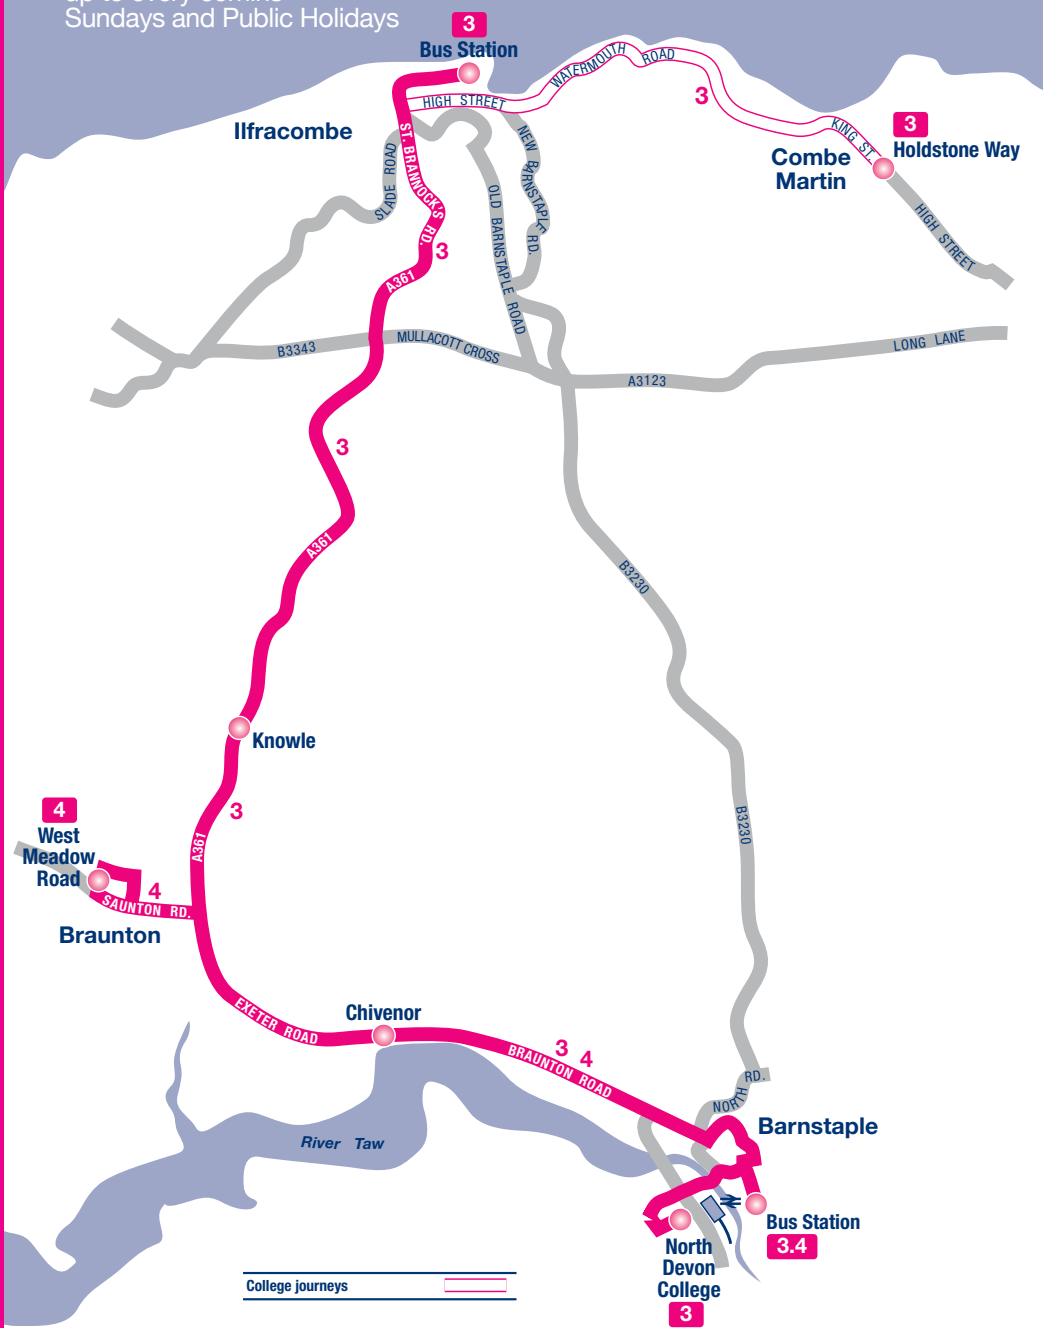

- up to every 15mins Monday - Saturday
- up to every 60mins Sundays and Public Holidays

3 BARNSTAPLE - ILFRACOMBE via Branton - Knowle

4 BARNSTAPLE - BRAUNTON

Monday to Saturday (Except Public Holidays)

Service Number	3	3	3	3	3	4	3	4	3	4	3	4	3	4
BARNSTAPLE Bus Station	0650	0730	0800	0830	0845	0900	0915	0930	0945	1000	1015	1030	1045	1100
Chivenor Camp Gates	0703	0742	0812	0842	0857	0912	0927	0942	0957	1012	1027	1042	1057	1112
Branton, George Hotel	0709	0750	0820	0850	0905	0920	0935	0950	1005	1020	1035	1050	1105	1120
West Meadow Road	...	...	...	...	...	0924	...	0954	...	1024	...	1054	...	1124
Knowle	0714	0755	0825	0855	0910	...	0940	...	1010	...	1040	...	1110	...
Foxhunter Inn	0718	0759	0829	0859	0914	...	0944	...	1014	...	1044	...	1114	...
Mullacott Cross	0722	0803	0833	0903	0918	...	0948	...	1018	...	1048	...	1118	...
ILFRACOMBE Bus Station	0732	0813	0843	0913	0928	...	0958	...	1028	...	1058	...	1128	...

Service Number	3	4	3	4	3	3	4	3	4	3	4	3	4	CHS
BARNSTAPLE Bus Station	1115	30	45	00	15	1445	1500	1515	1530	1545	1600	1615	1630	
Chivenor Camp Gates	1127	then	42	57	12	27	1457	1512	1527	1542	1557	1612	1627	1642
Branton, George Hotel	1135	at	50	05	20	35	1505	1520	1535	1550	1605	1620	1635	1650
West Meadow Road	...	these	54	...	24	...	...	1524	...	1554	...	1624	...	1654
Knowle	1140	mins.	...	10	...	40	1510	...	1540	...	1610	...	1640	...
Foxhunter Inn	1144	past	...	14	...	44	1514	...	1544	...	1614	...	1644	...
Mullacott Cross	1148	hour	...	18	...	48	1518	...	1548	...	1618	...	1648	...
ILFRACOMBE Bus Station	1158		...	28	...	58	1528	...	1558	...	1628	...	1658	...