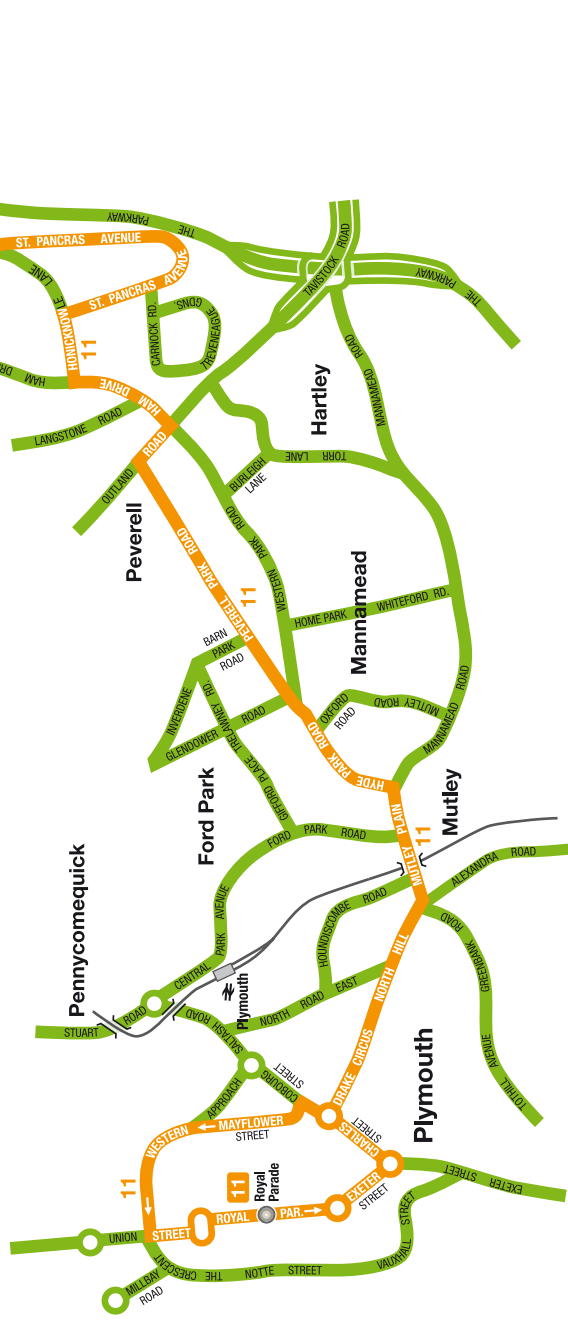

ugobus
it's your plymouth

11

**City Centre - Mutley -
Peverell - St Pancras Avenue -
Honicknowle Green**

Buses up to every

20 mins

Monday – Saturday
Daytime

Buses up to every

30 mins

Sundays

www.ugobusplymouth.co.uk

Customer services 0845 600 14 20

(Mon – Fri 0800 – 1800, Sat 0800 – 1400)

email firstdevonandcornwall@firstgroup.com

Traveline 0871 200 22 33 (0700 – 2200 7 days a week.

Calls cost 10p per minute from a BT landline)

All information correct at time of print February 2010.