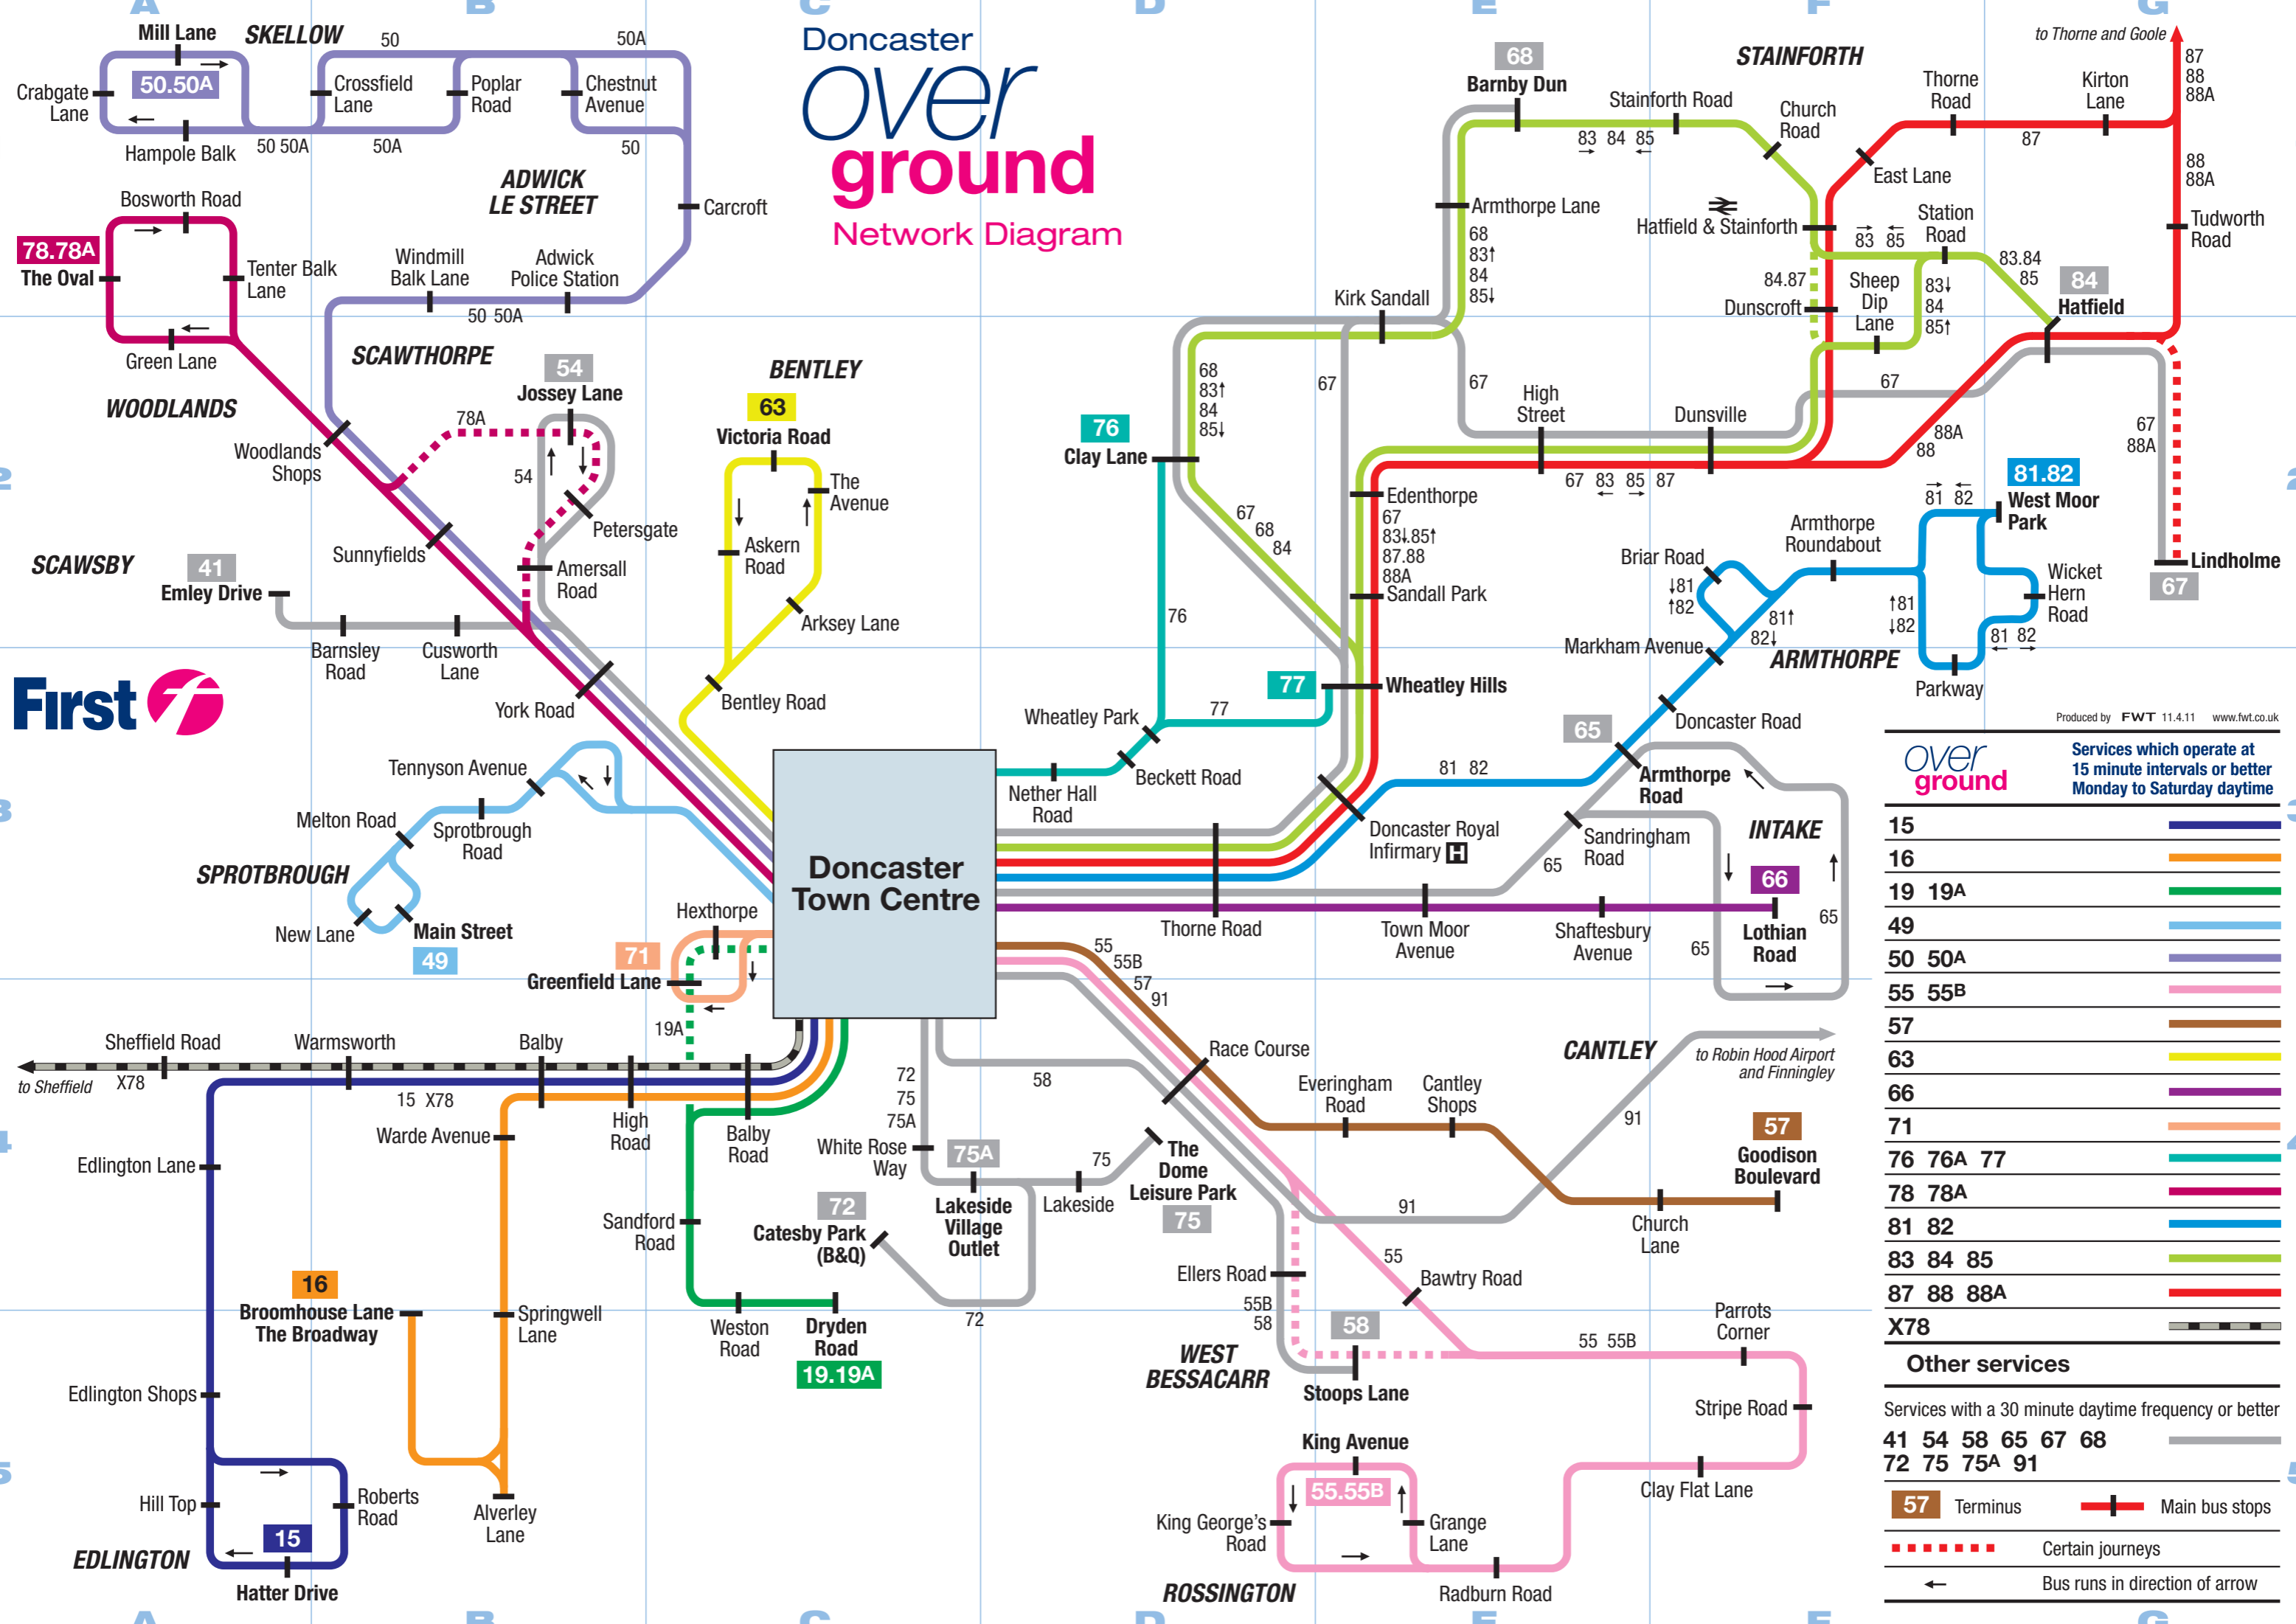

Doncaster overground Network Diagram

Produced by FWT 11.4.11 www.fwt.co.uk

overground Services which operate at 15 minute intervals or better Monday to Saturday daytime

- 15
- 16
- 19 19A
- 49
- 50 50A
- 55 55B
- 57
- 63
- 66
- 71
- 76 76A 77
- 78 78A
- 81 82
- 83 84 85
- 87 88 88A
- X78

Other services

- Services with a 30 minute daytime frequency or better
- 41 54 58 65 67 68
 - 72 75 75A 91

- 57 Terminus
- Main bus stops
- Certain journeys
- Bus runs in direction of arrow