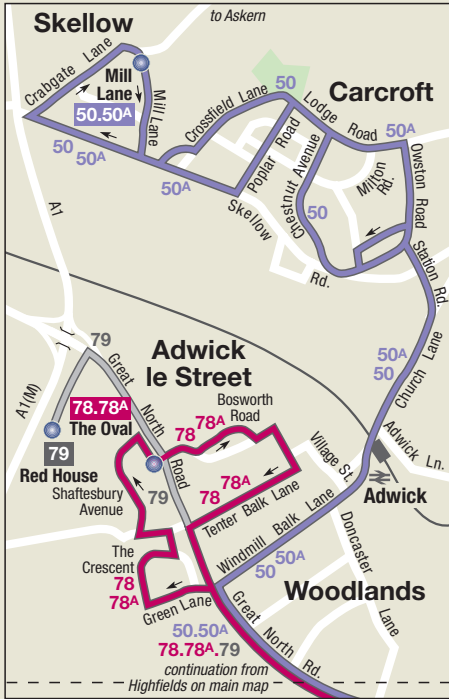

Doncaster Network Map

over ground Services which operate at 15 minute intervals or better Monday to Saturday daytime.

15	71
16	76 76A 77
19 19A	78 78A
49	81 82
50 50A	83 84 85
55 55B	87 88 88A
57	X78
63	Route variations
66	

less frequent services
 13 14 18^B 54 58 58^C 59 64 64A 65 67
 68 69 72 75 75A 79 91 205 219 638 X19

Route terminus ● 66

Certain journeys only ◆

Bus runs in direction of arrow →

Railway line and station —+—