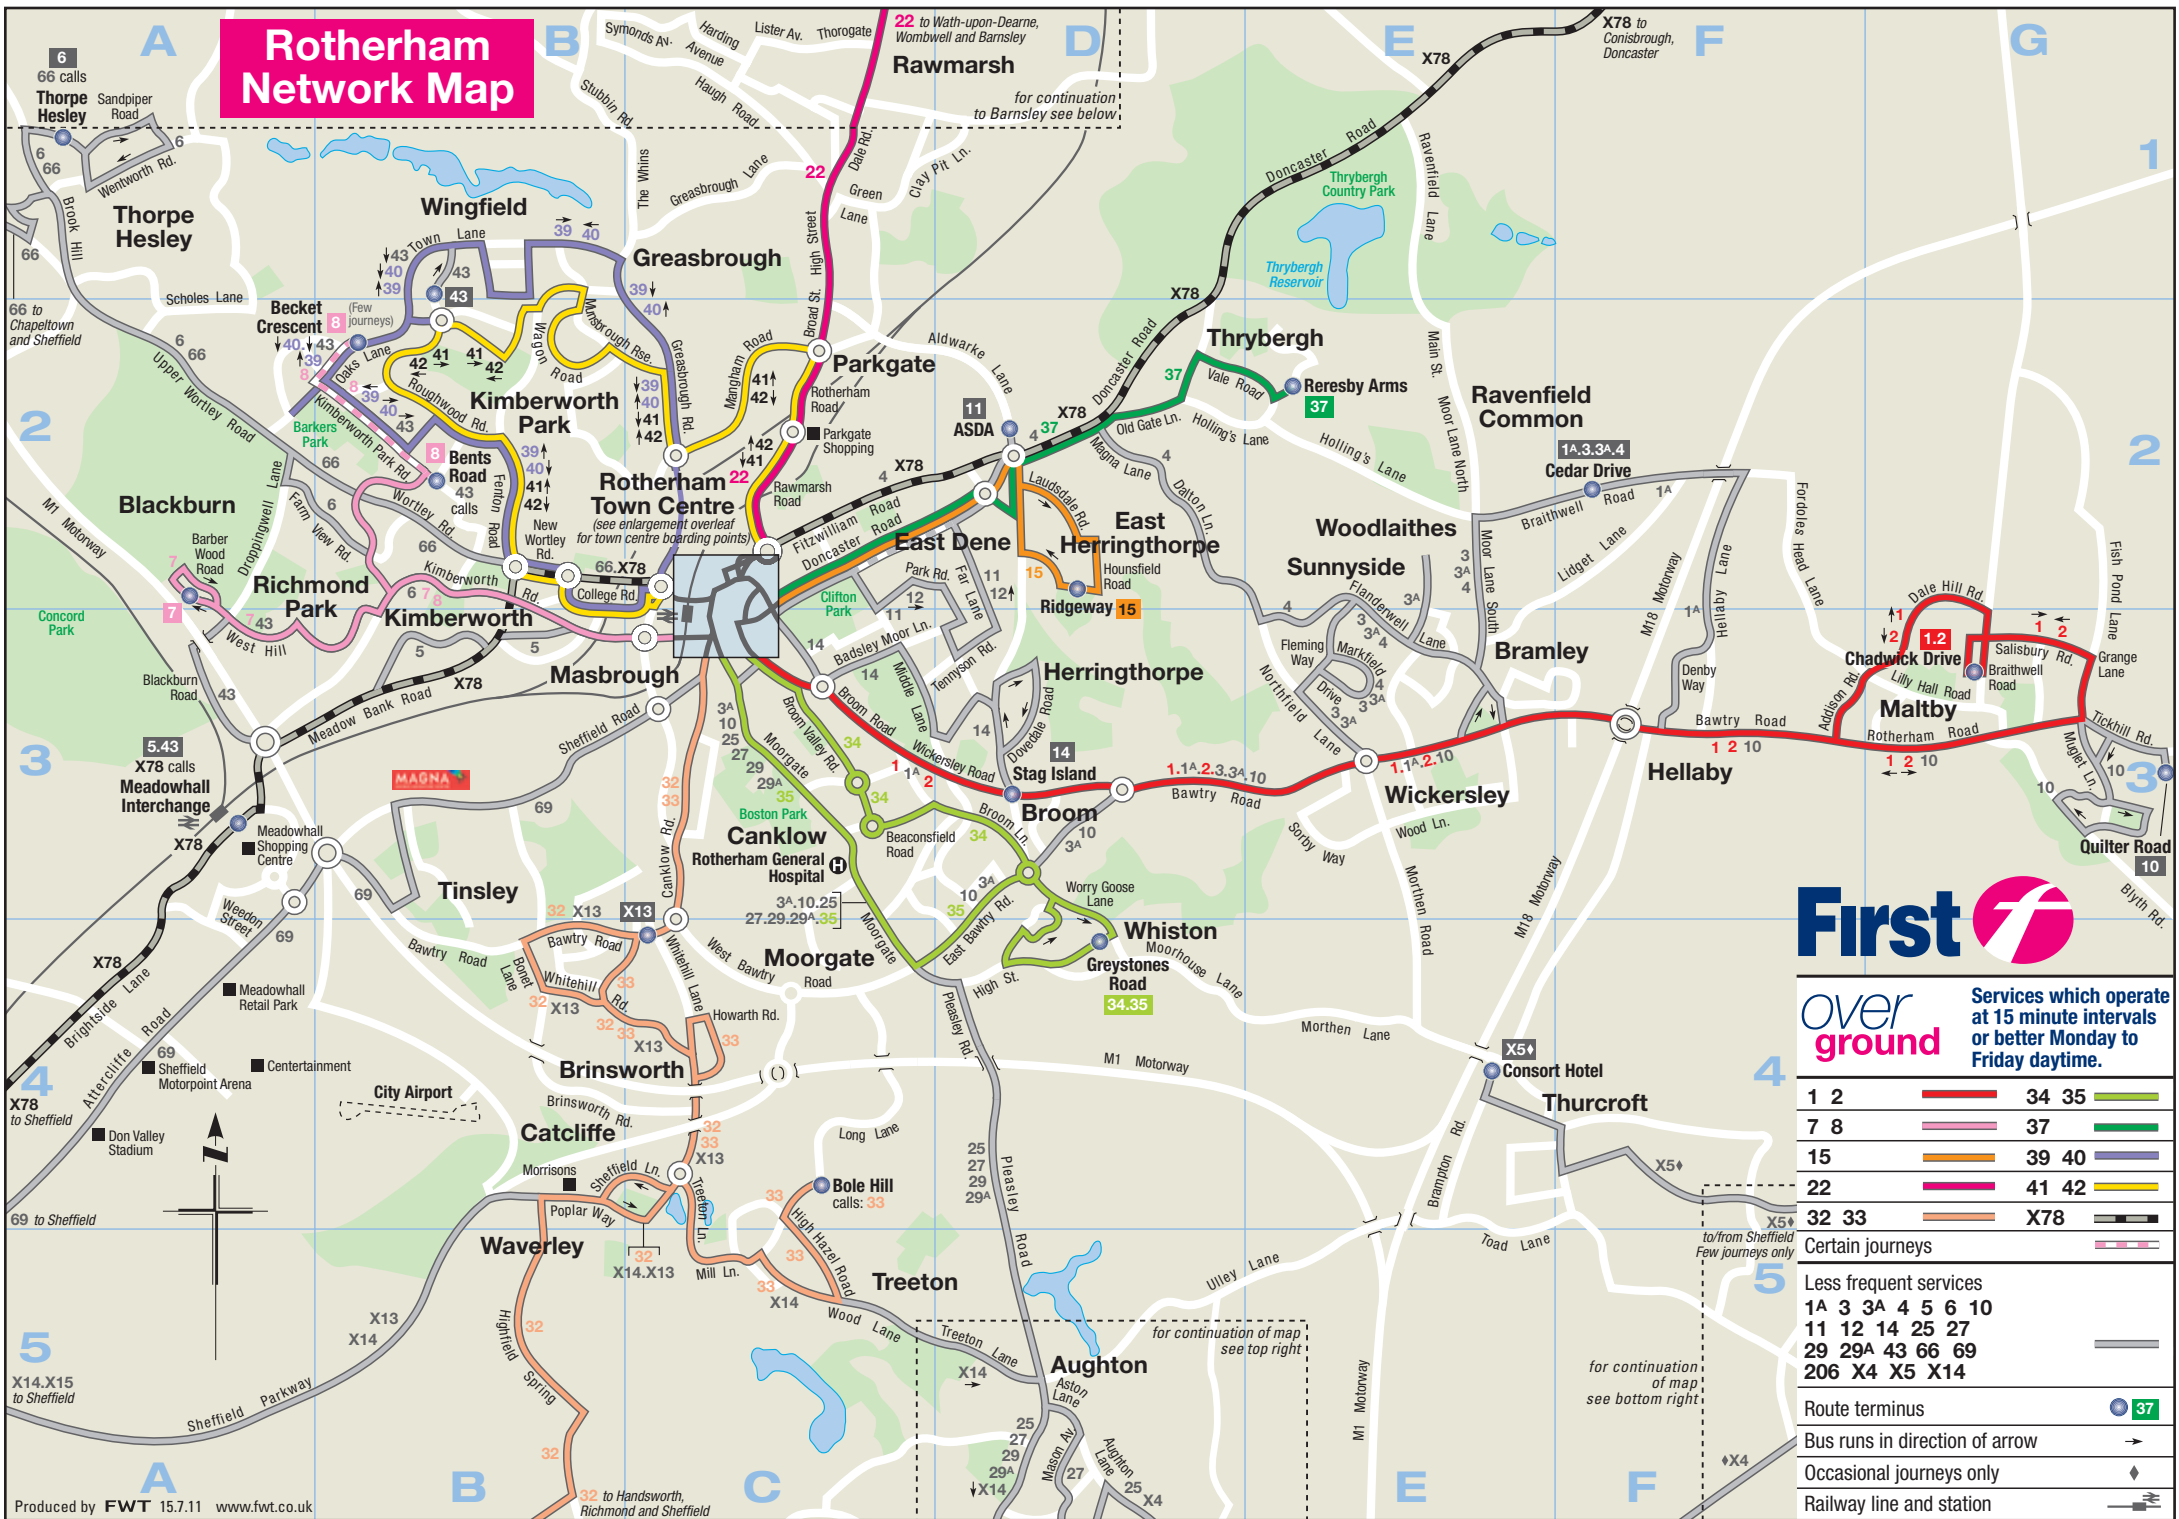

# Rotherham Network Map

**over ground** Services which operate at 15 minute intervals or better Monday to Friday daytime.

1 2	34 35
7 8	37
15	39 40
22	41 42
32 33	X78

Certain journeys

Less frequent services  
 1A 3 3A 4 5 6 10  
 11 12 14 25 27  
 29 29A 43 66 69  
 206 X4 X5 X14

- Route terminus
- Bus runs in direction of arrow
- Occasional journeys only
- Railway line and station