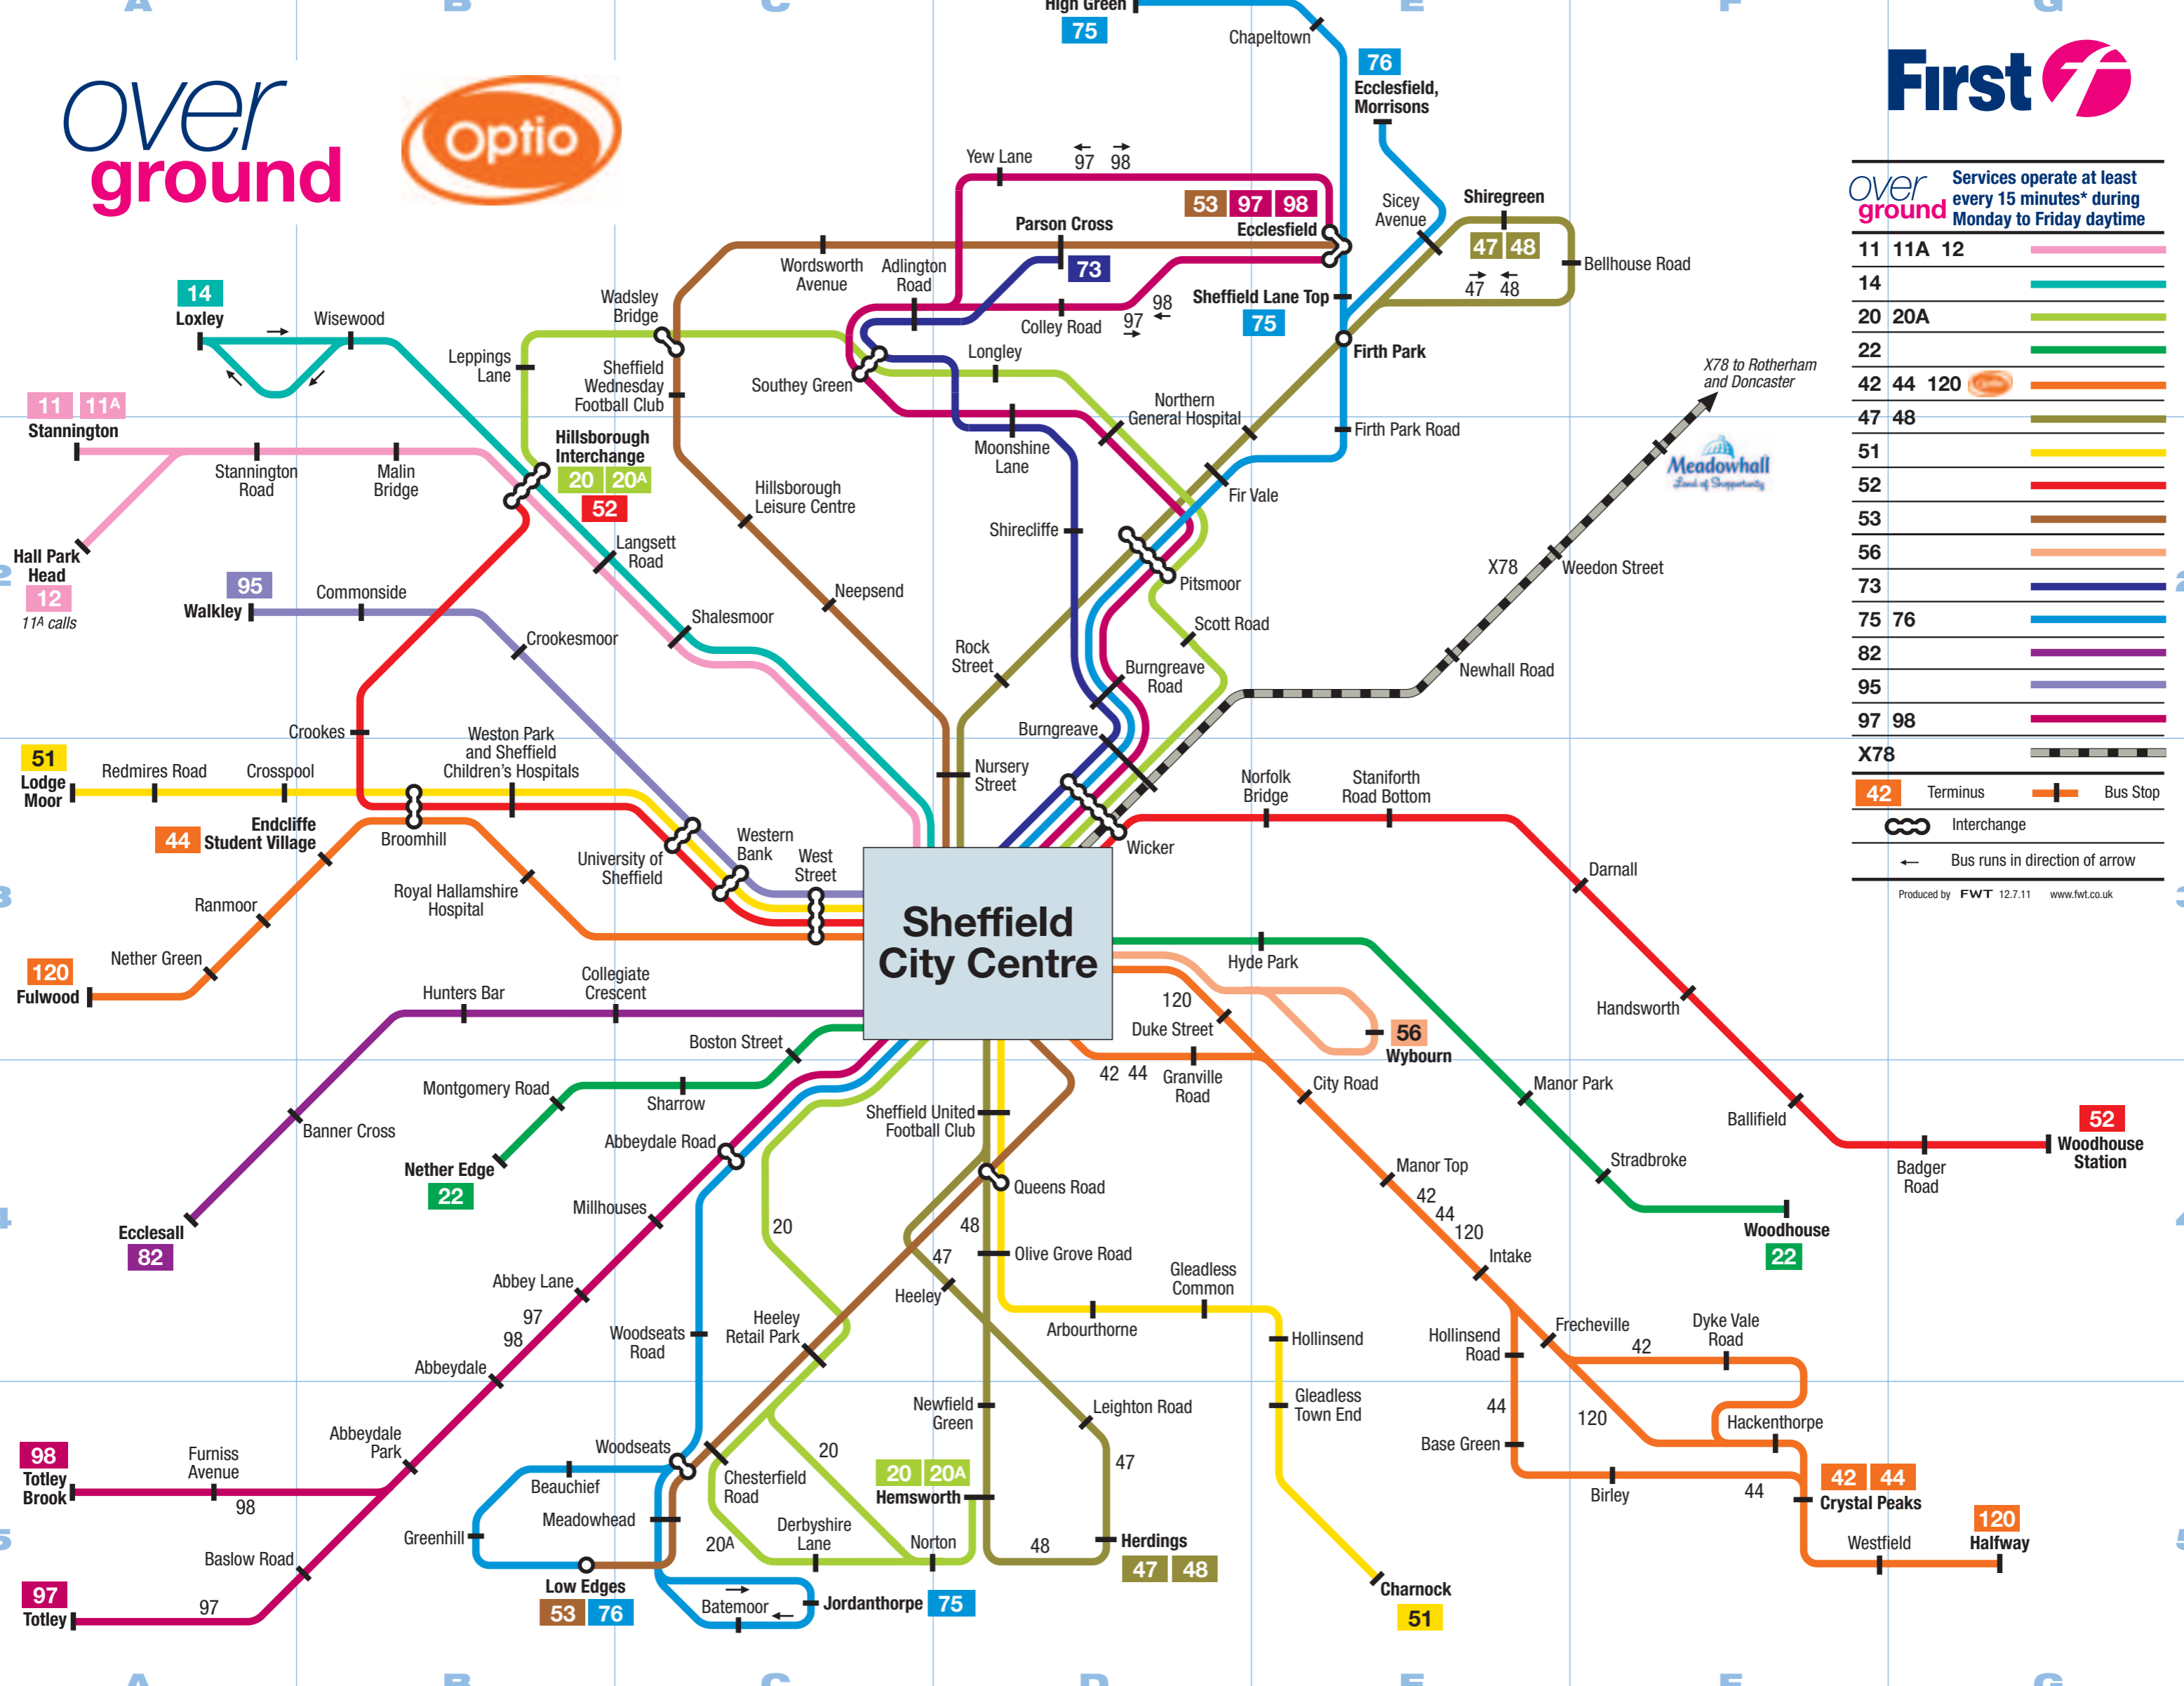

over ground

Services operate at least every 15 minutes* during Monday to Friday daytime

11	11A	12	
14			
20	20A		
22			
42	44	120	
47	48		
51			
52			
53			
56			
73			
75	76		
82			
95			
97	98		
X78			
42	Terminus		Bus Stop
			Interchange
			Bus runs in direction of arrow