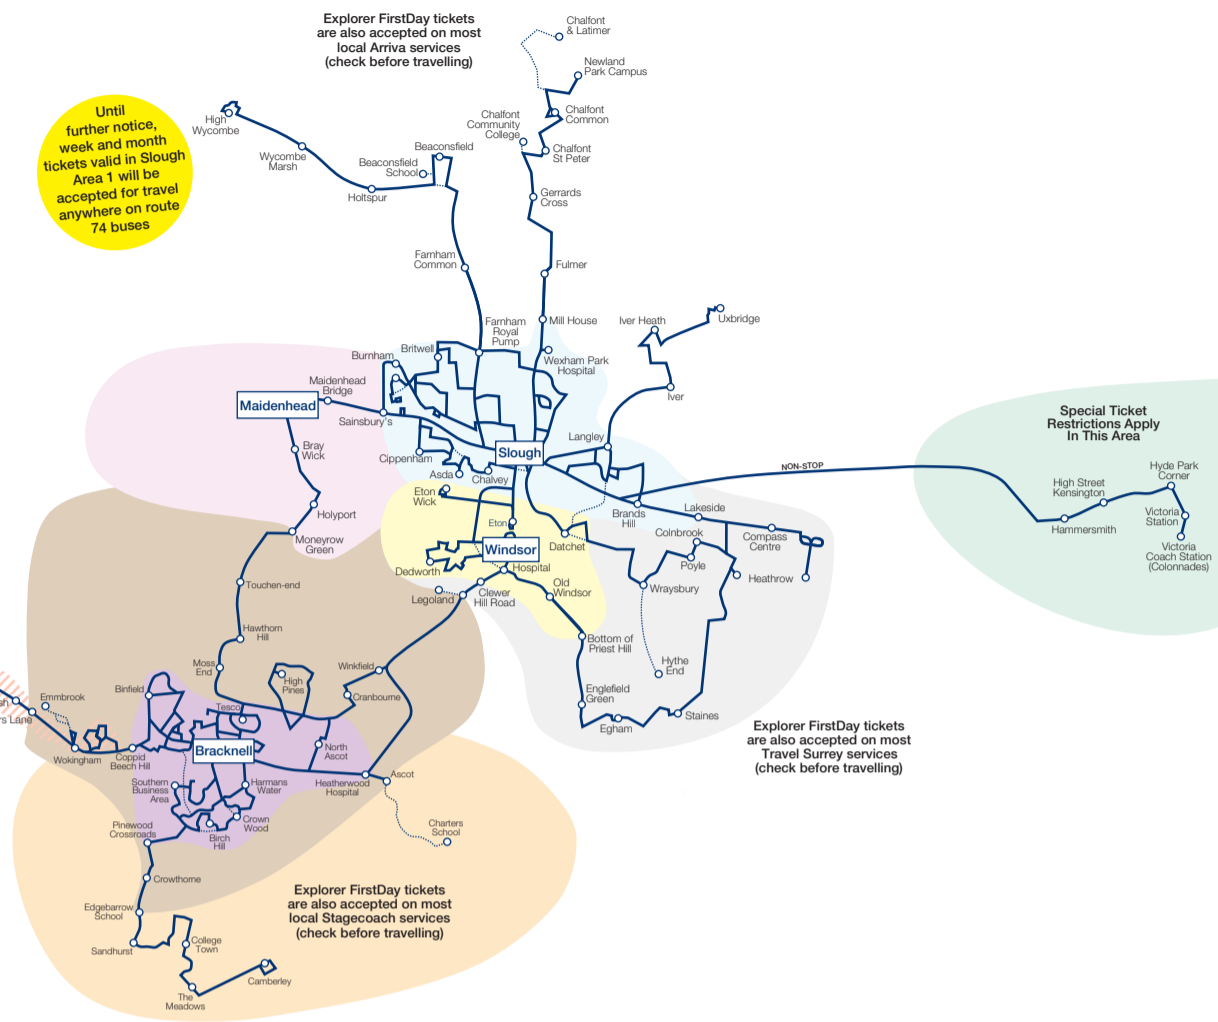

Ticket Areas

Monday - Saturday daytime (minimum) service
Limited service (including evening only or Sunday only)

- Yellow area
- Blue area
- Grey area
- Pink area
- Brown area
- Purple area
- Orange area
- Red area
- White area
- Green area

Until further notice, week and month tickets valid in Slough Area 1 will be accepted for travel anywhere on route 74 buses

IMPORTANT
Explorer FirstDay tickets and Green FirstDay tickets are **NO LONGER** valid on Reading Buses and Newbury Buses

Ticket inter-availability between First and Reading Buses is now limited to the section of route between Earley (Three Tuns) and Reading Town Centre. The ONLY reciprocal arrangement will be between the £3.00 Adult / £1.70 Child Returns issued by First and the £3.20 Adult / £1.90 Child Busabouts issued by Reading Buses.

Reading Travelcards are now replaced by a "Route 190 (1-week)", which has the same validity of the "Route 190 (4-week)". They are now only valid for unlimited travel on route 190 between Reading and Wokingham, St Anne's Hotel

Special Ticket Restrictions Apply In This Area

Ticket Details

All prices are correct as at 27 April 2009 but are subject to change

	YELLOW area	BLUE area	GREY area	PINK area	BROWN area	PURPLE area	ORANGE area	RED hatched area	WHITE area	GREEN area	Adult	Child (age 5-15)	Family*	Group* (Not before 9am on weekdays)	Buy on bus or coach	Photocard Required
Explorer FirstDay Accepted but not issued on Legoland Shuttle	✓	✓	✓	✓	✓	✓	✓	✓	✓	✓	£7.50	£5	£15	£8.50	✓	
Green FirstDay Cannot be purchased in the Green area at any time. Not valid in Green area before 09:30 on weekdays	✓	✓	✓	✓	✓	✓	✓	✓	✓	✓	£9	£5	£18 #		✓	
Windsor FirstWeek	✓										£12	£7.50			✓	
Windsor FirstMonth	✓										£42	£26			✓	
Slough Area 1 FirstDay	✓	✓									£4.20	£2.70			✓	
Slough Area 1 FirstWeek	✓	✓									£16.50	£10.50			✓	
Slough Area 1 FirstMonth	✓	✓									£59	£39			✓	
Slough Areas 1 and 2 FirstDay	✓	✓	✓	✓							£5.40	£3.50			✓	
Slough Areas 1 and 2 FirstWeek	✓	✓	✓	✓							£21	£13.50			✓	
Slough Areas 1 and 2 FirstMonth	✓	✓	✓	✓							£76	£50			✓	
Slough Areas 1, 2 and 3 FirstDay	✓	✓	✓	✓				✓			£6.40	£4.30			✓	
Slough Areas 1, 2 and 3 FirstWeek	✓	✓	✓	✓				✓			£25	£17			✓	
Slough Areas 1, 2 and 3 FirstMonth	✓	✓	✓	✓				✓			£90	£60			✓	
FirstBus&RailCARD Day	✓	✓	✓	✓							£6				✓	
FirstBus&RailCARD Week	✓	✓	✓	✓							£24				✓	
Bracknell Area 1 FirstDay					✓						£3	£2			✓	
Bracknell Area 1 FirstWeek					✓						£12	£7.50			✓	
Bracknell Area 1 FirstMonth					✓						£42	£26			✓	
Bracknell Areas 1 and 2 FirstDay					only on 53 in pink area	✓	✓				£5	£3.30			✓	
Bracknell Areas 1 and 2 FirstWeek					only on 53 in pink area	✓	✓				£20	£13.50			✓	
Bracknell Areas 1 and 2 FirstMonth					only on 53 in pink area	✓	✓				£72	£46			✓	
Bracknell Areas 1, 2 and 3 FirstDay					Only valid on routes 53, 191, 701 and 702 in the yellow, blue grey and pink areas	✓	✓	✓	✓	✓	£6.10	£4.10			✓	
Bracknell Areas 1, 2 and 3 FirstWeek					Only valid on routes 53, 191, 701 and 702 in the yellow, blue grey and pink areas	✓	✓	✓	✓	✓	£24	£16			✓	
Bracknell Areas 1, 2 and 3 FirstMonth					Only valid on routes 53, 191, 701 and 702 in the yellow, blue grey and pink areas	✓	✓	✓	✓	✓	£87	£58			✓	
Route 74 (4-week), valid anywhere on route 74	✓	✓						✓			£55	£40			✓	
Route 190 (1-week) valid Wokingham - Reading								✓			£18				✓	
Route 190 (4-week) valid Wokingham - Reading								✓			£55				✓	
Explorer (1 day) Only sold by Arriva, Stagecoach and Metrobus	✓	✓	✓	✓	✓	✓	✓	✓	✓	✓	Prices vary according to the operator Please contact the relevant bus company					
Blue Rover Only sold by Travel Surrey	✓	✓	✓	✓	✓	✓	✓	✓	✓	✓						

** Family and Group tickets can include either 2 Adults, 1 Adult and up to 3 children or 2 Adults and up to 2 children

Family Green FirstDay ticket is only available at weekends and on Public Holidays

Tickets with this symbol next to them can be purchased online at: www.firstgroup.com