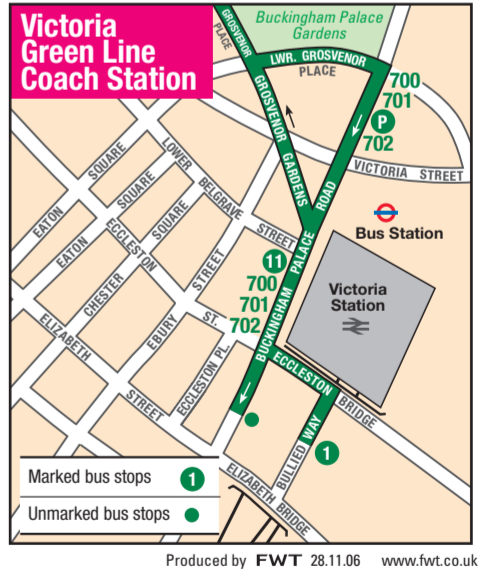

Berkshire & Thames Valley Network

19th May 2007

First bus route	43
Limited service (Mon-Fri)	53A
Green Line service	701 702
RailAir service	
Fastrack Service	
National Rail line and station	
Underground line and station (not all stations shown)	
Selected Walks	
Route Terminus	193
Place of Interest	Legoland

Note: Map not drawn to scale

Produced by FWT 28.11.06 www.fwt.co.uk