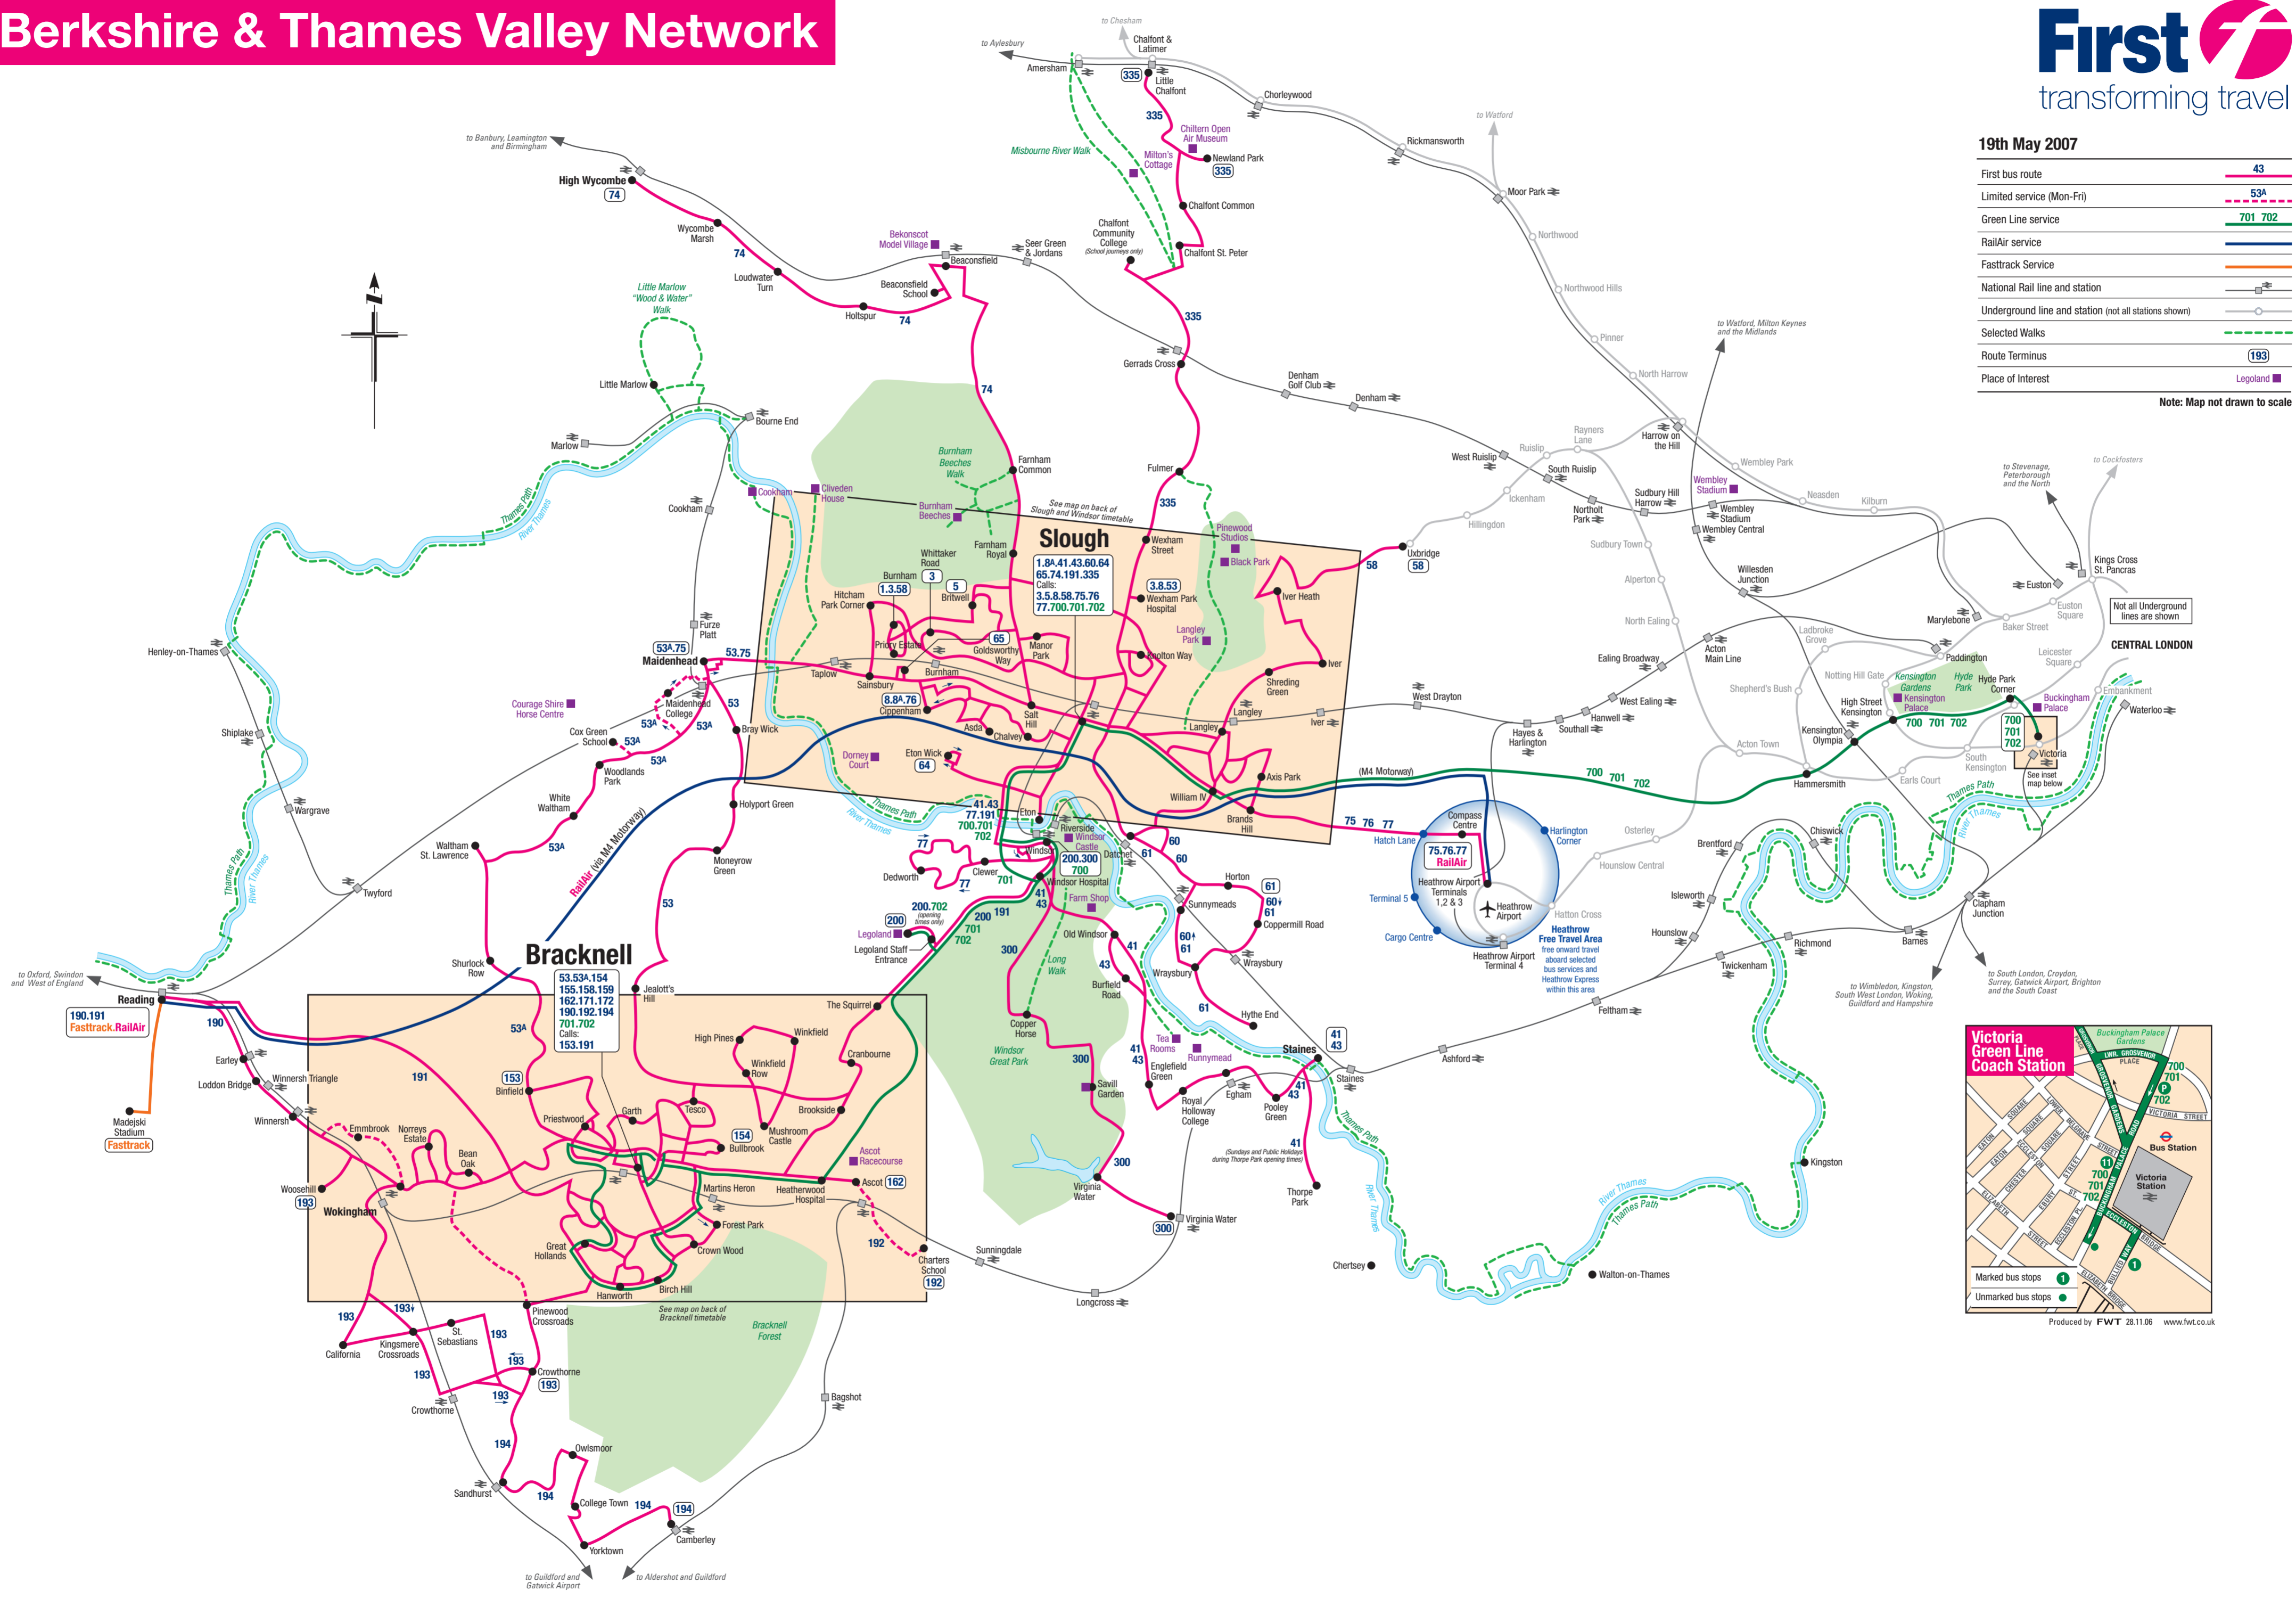

Berkshire & Thames Valley Network

19th May 2007

First bus route	43
Limited service (Mon-Fri)	53A
Green Line service	701 702
RailAir service	
Fastrack Service	
National Rail line and station	
Underground line and station (not all stations shown)	
Selected Walks	
Route Terminus	193
Place of Interest	Legoland

Note: Map not drawn to scale

Produced by FWT 28.11.06 www.fwt.co.uk