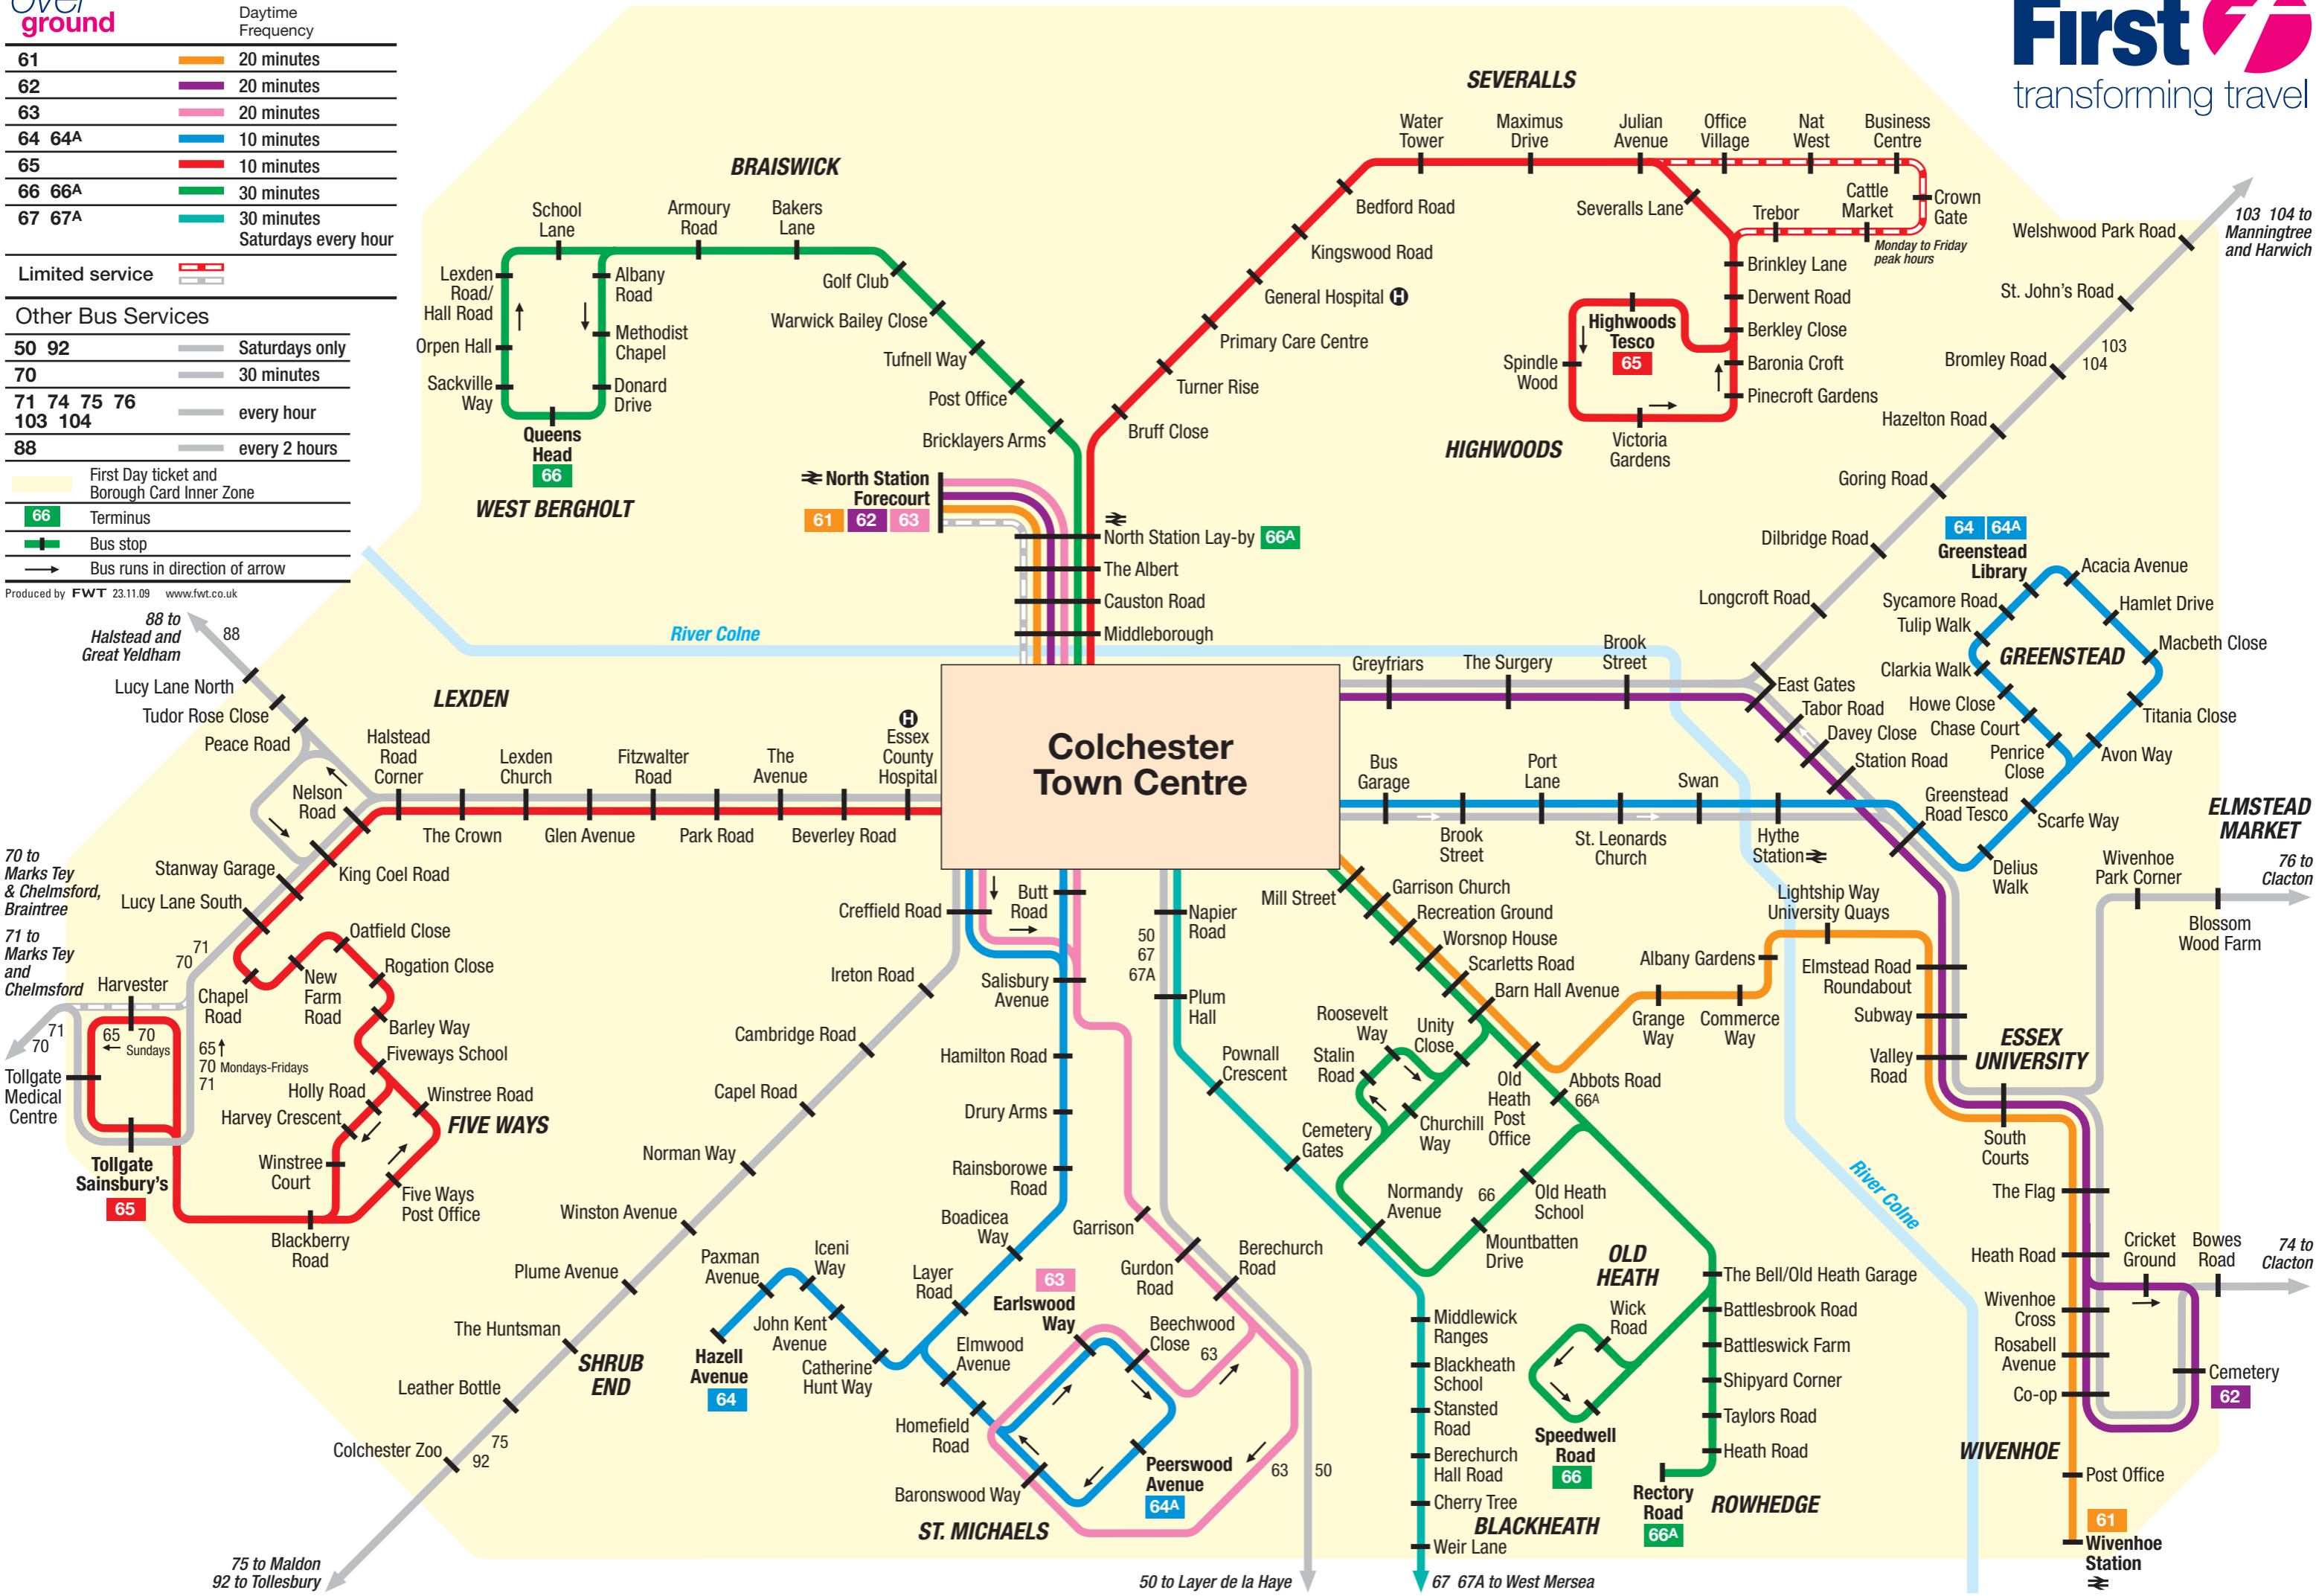

overground

Route	Daytime Frequency
61	20 minutes
62	20 minutes
63	20 minutes
64 64A	10 minutes
65	10 minutes
66 66A	30 minutes
67 67A	30 minutes
Limited service	Saturdays every hour

Other Bus Services	
50 92	Saturdays only
70	30 minutes
71 74 75 76	every hour
103 104	every hour
88	every 2 hours

	First Day ticket and Borough Card Inner Zone
	Terminus
	Bus stop
	Bus runs in direction of arrow

Produced by FWT 23.11.09 www.fwt.co.uk